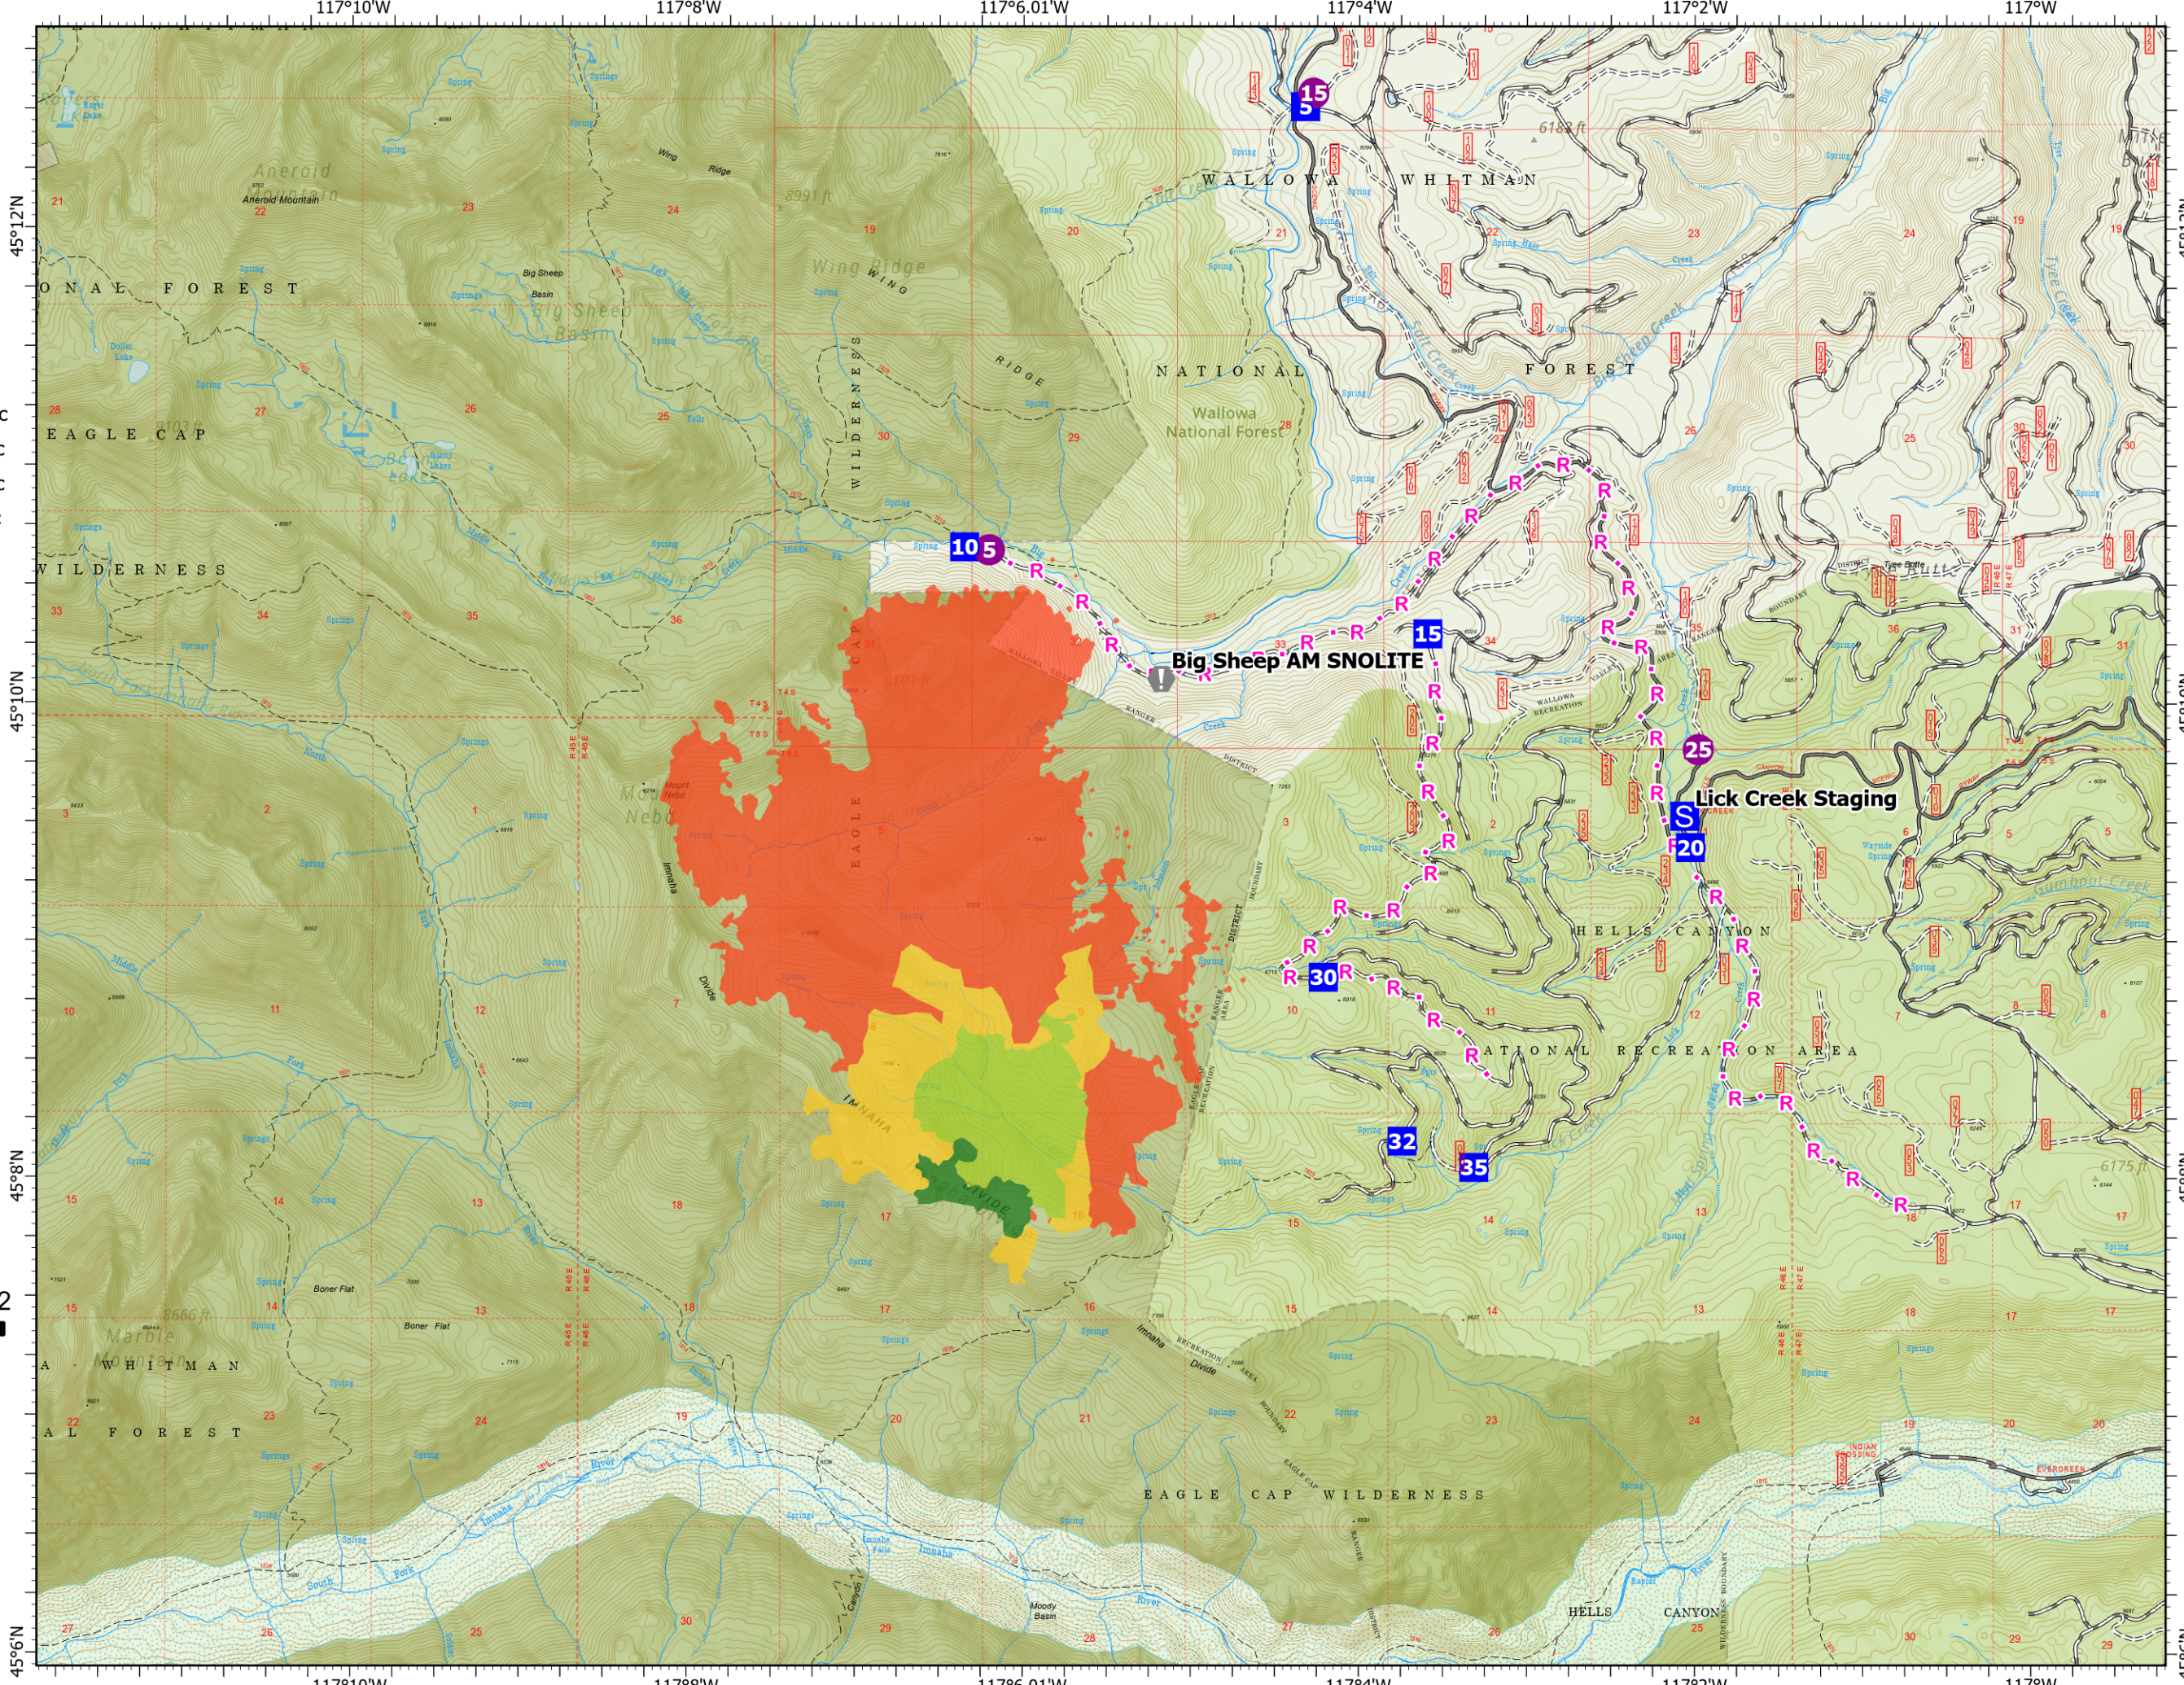

Progression

Nebo
ORWWF000380
9/1/2022

3085 acres at 09/01/2022 @ 0016

- Daily Fire Progression
- | | | |
|-----------------|---------|----------|
| 20220829 @ 2158 | 70ac | +70ac |
| 20220830 @ 1401 | 391ac | +321ac |
| 20220831 @ 1201 | 832ac | +441ac |
| 20220901 @ 0016 | 3,086ac | +2,254ac |
- Helispot
 - Drop Point
 - Staging Area
 - Ⓜ Value at Risk
 - H Planned Hand Line
 - R Planned Road as Line
 - Forest Service (USFS)
 - Wilderness Area
 - Wild and Scenic River

Wallowa Fire Zone
9/1/2022 1345
Acres from IR
North American 1983 Datum, LatLong Grid