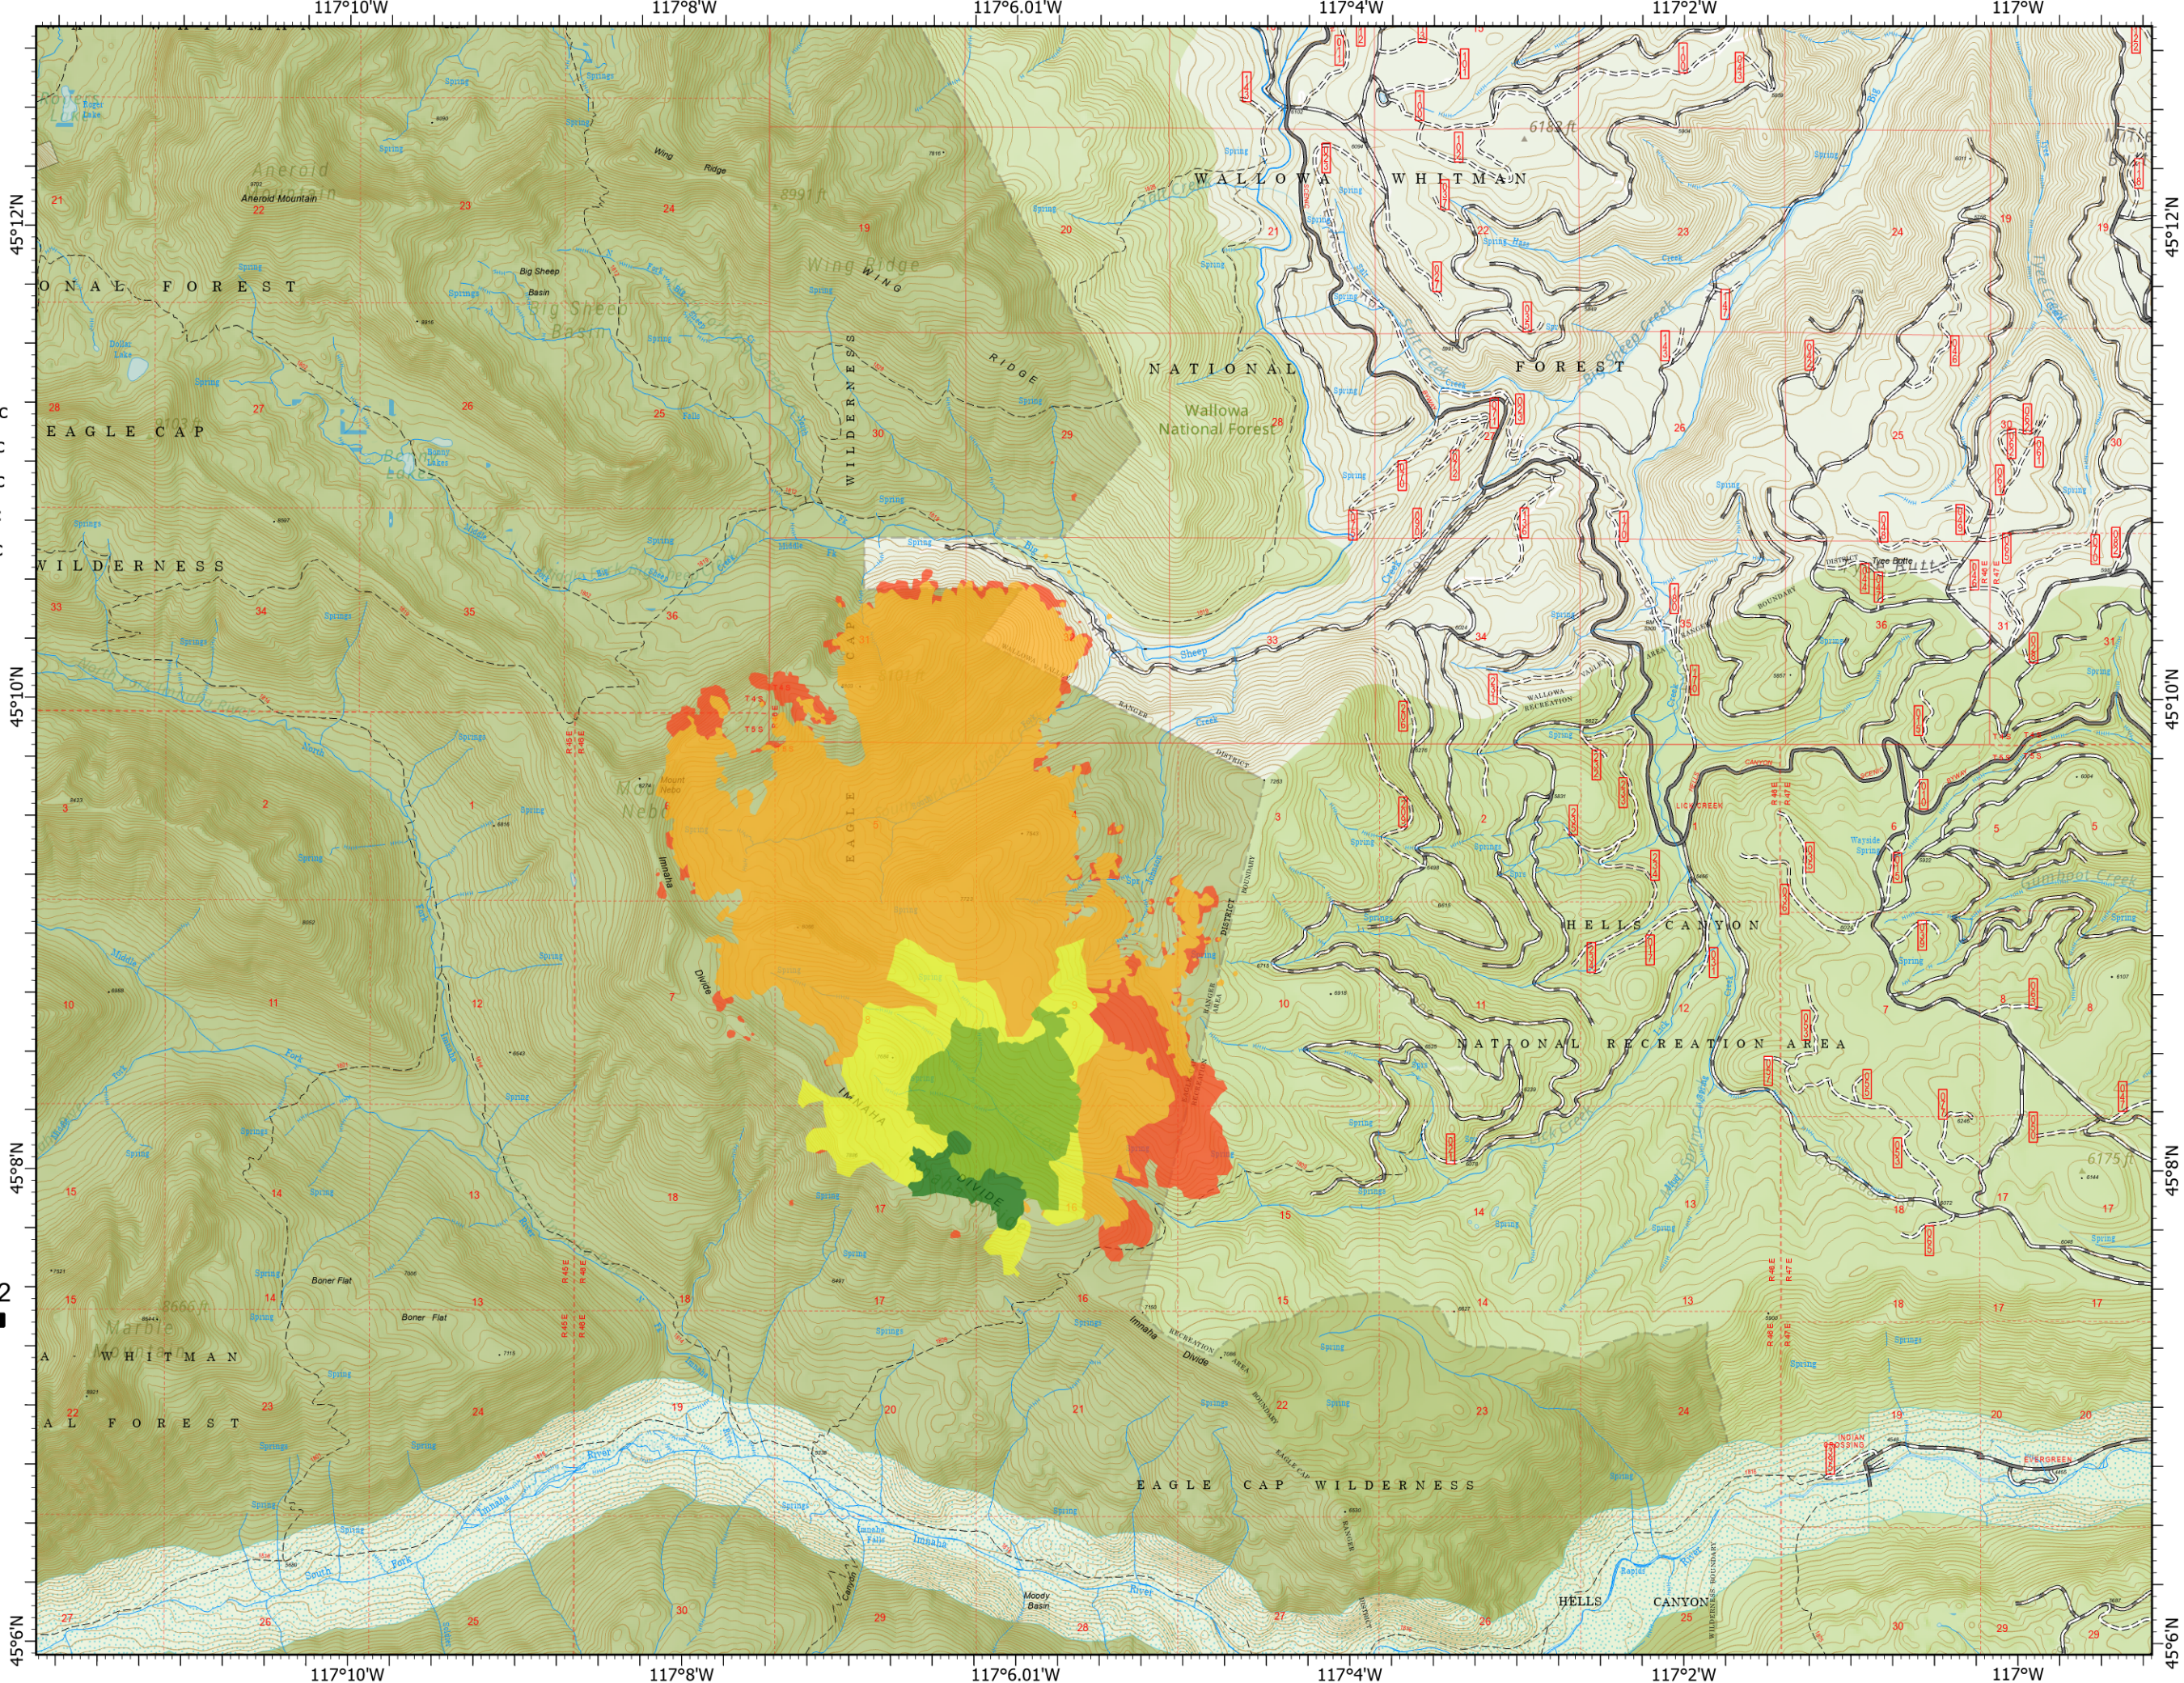

# Progression

Nebo  
ORWWF000380  
9/2/2022

3433 acres at 09/01/2022 @ 2234

## Daily Fire Progression

- 20220829 @ 2158 | 70ac | +70ac
- 20220830 @ 1401 | 391ac | +321ac
- 20220831 @ 1201 | 832ac | +441ac
- 20220901 @ 0016 | 3,084ac | +2,252ac
- 20220901 @ 2234 | 3,433ac | +349ac
- Forest Service (USFS)
- Wilderness Area
- Wild and Scenic River

Wallowa Fire Zone  
9/2/2022 0816  
Acres from IR  
North American 1983 Datum, LatLong Grid