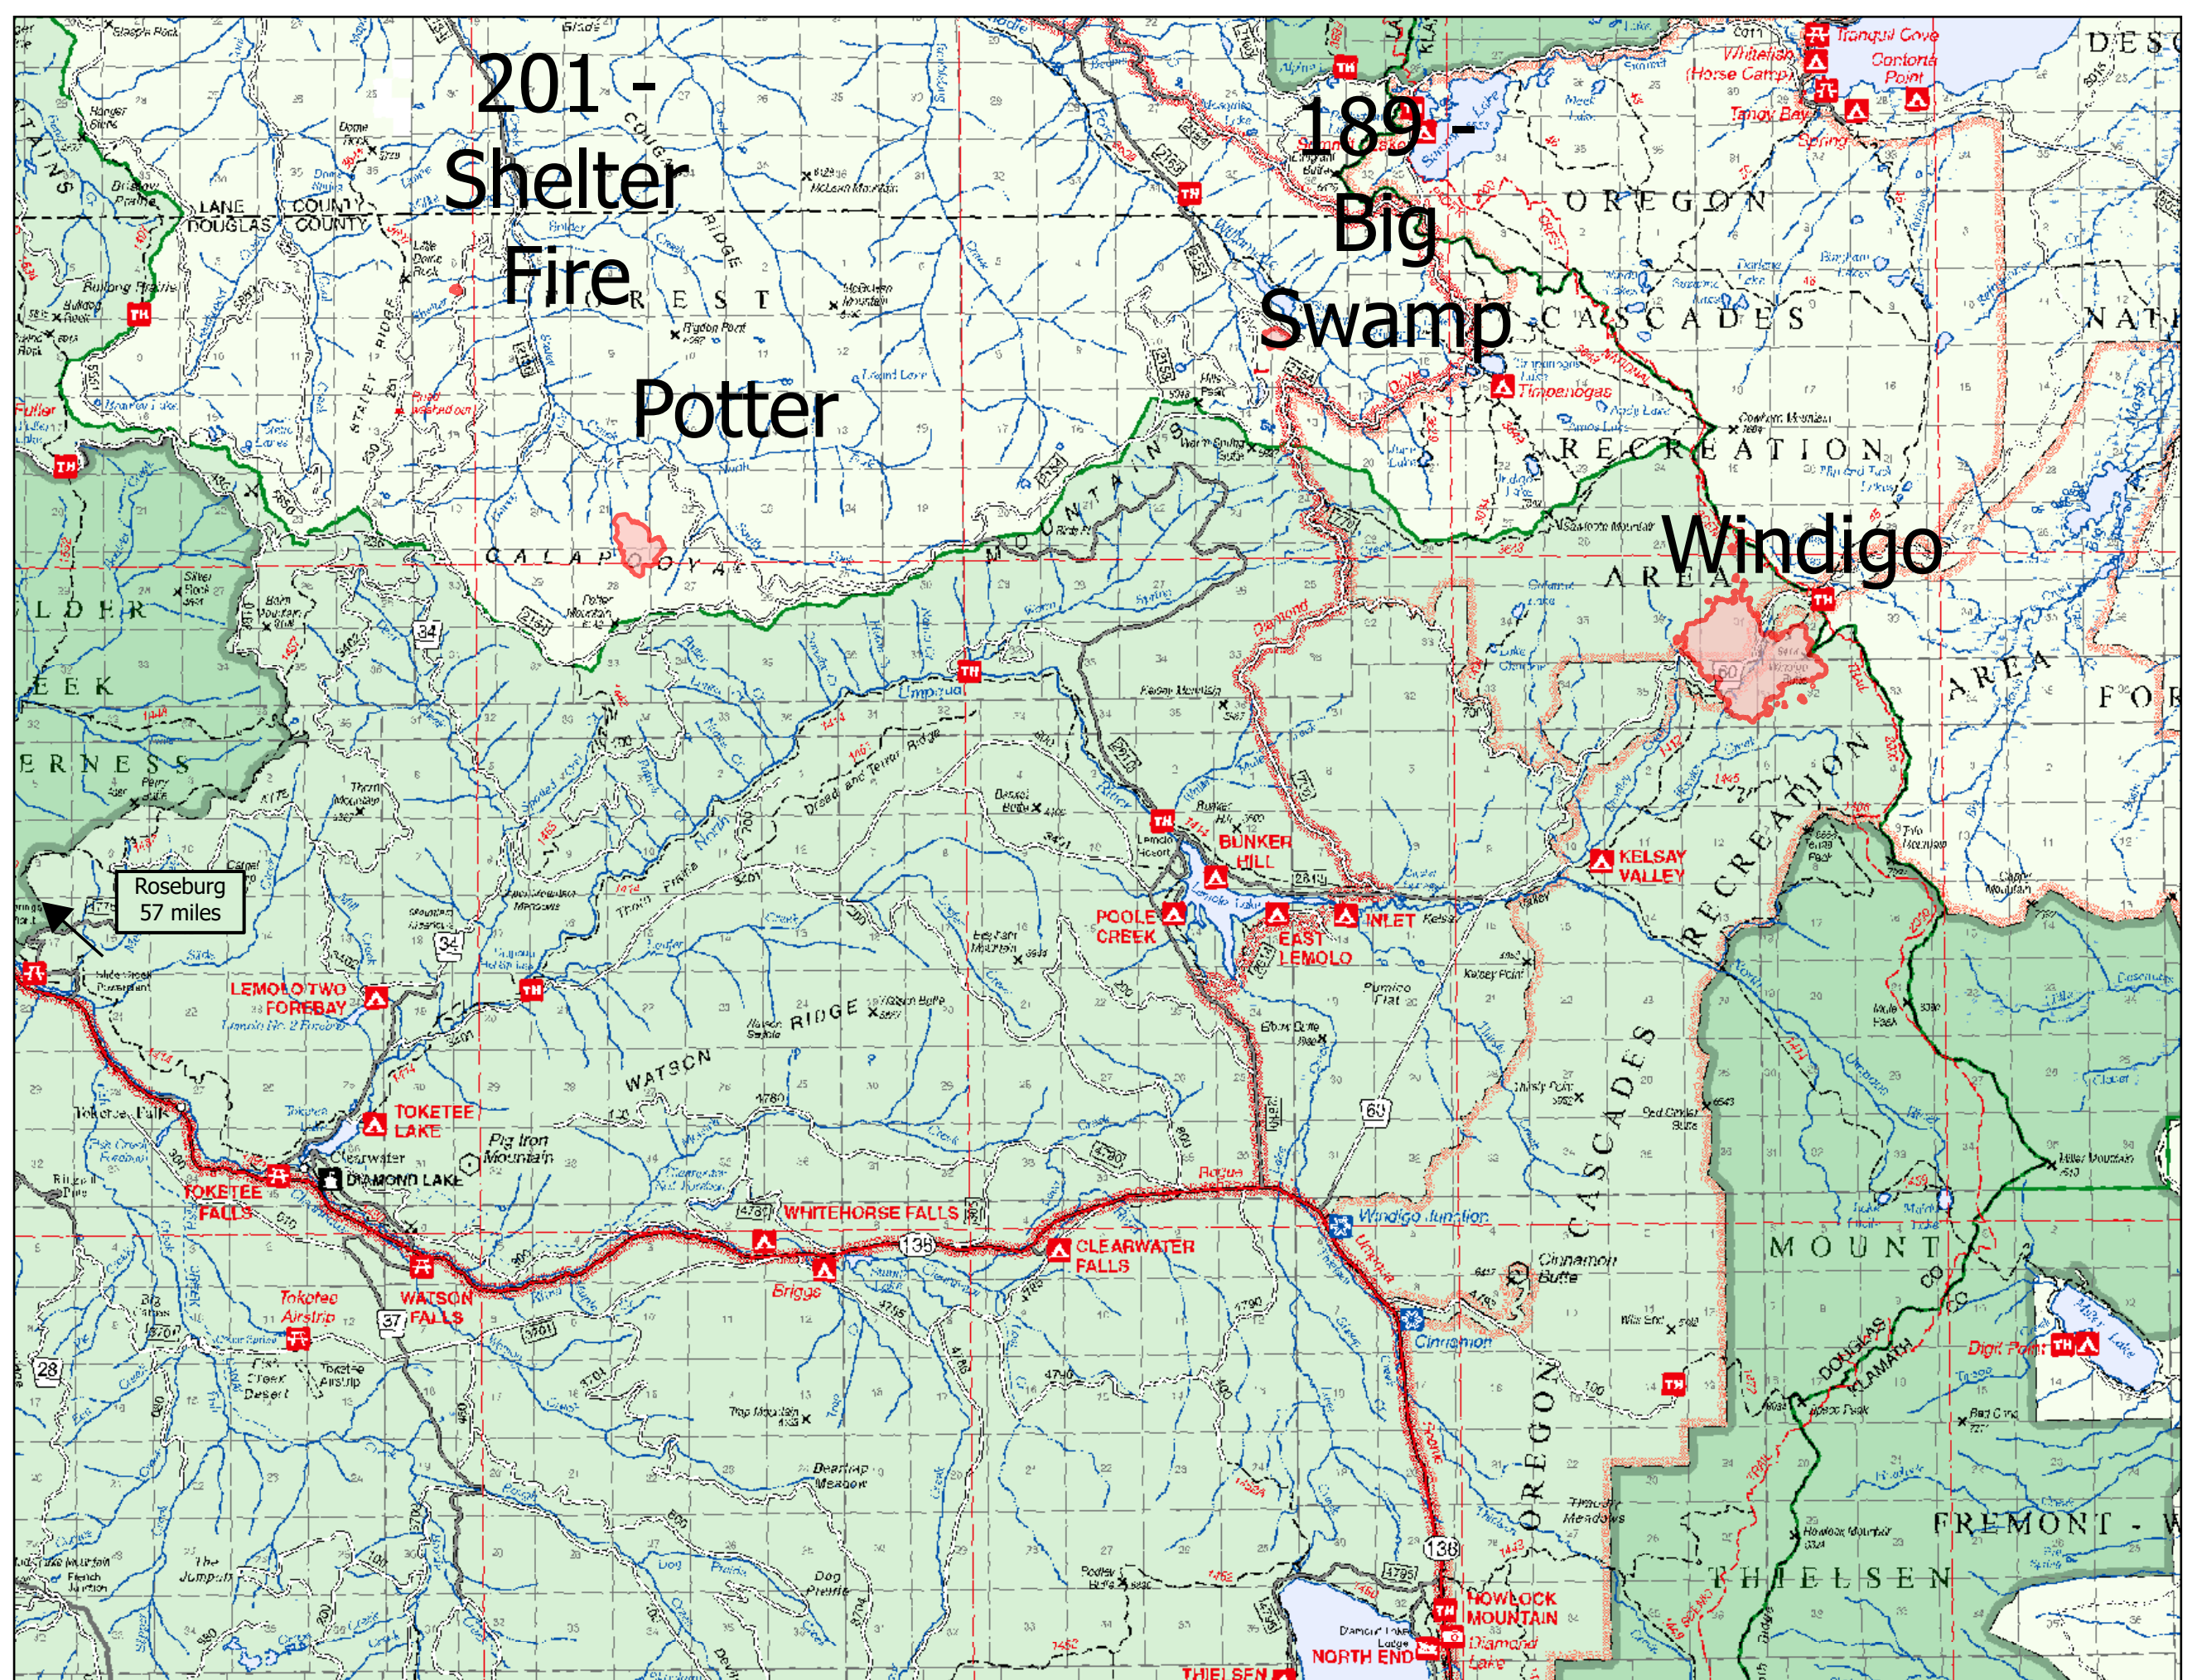

PIO Map

Windigo/Potter/Swamp/Shelter
Oregon
8/9/22 24 hrs

1279 acres at 8/7/22 2140

Wildfire Daily Fire Perimeter

PNW6
8/7/2022 2320

North American 1983 Datum. LatLong Grid