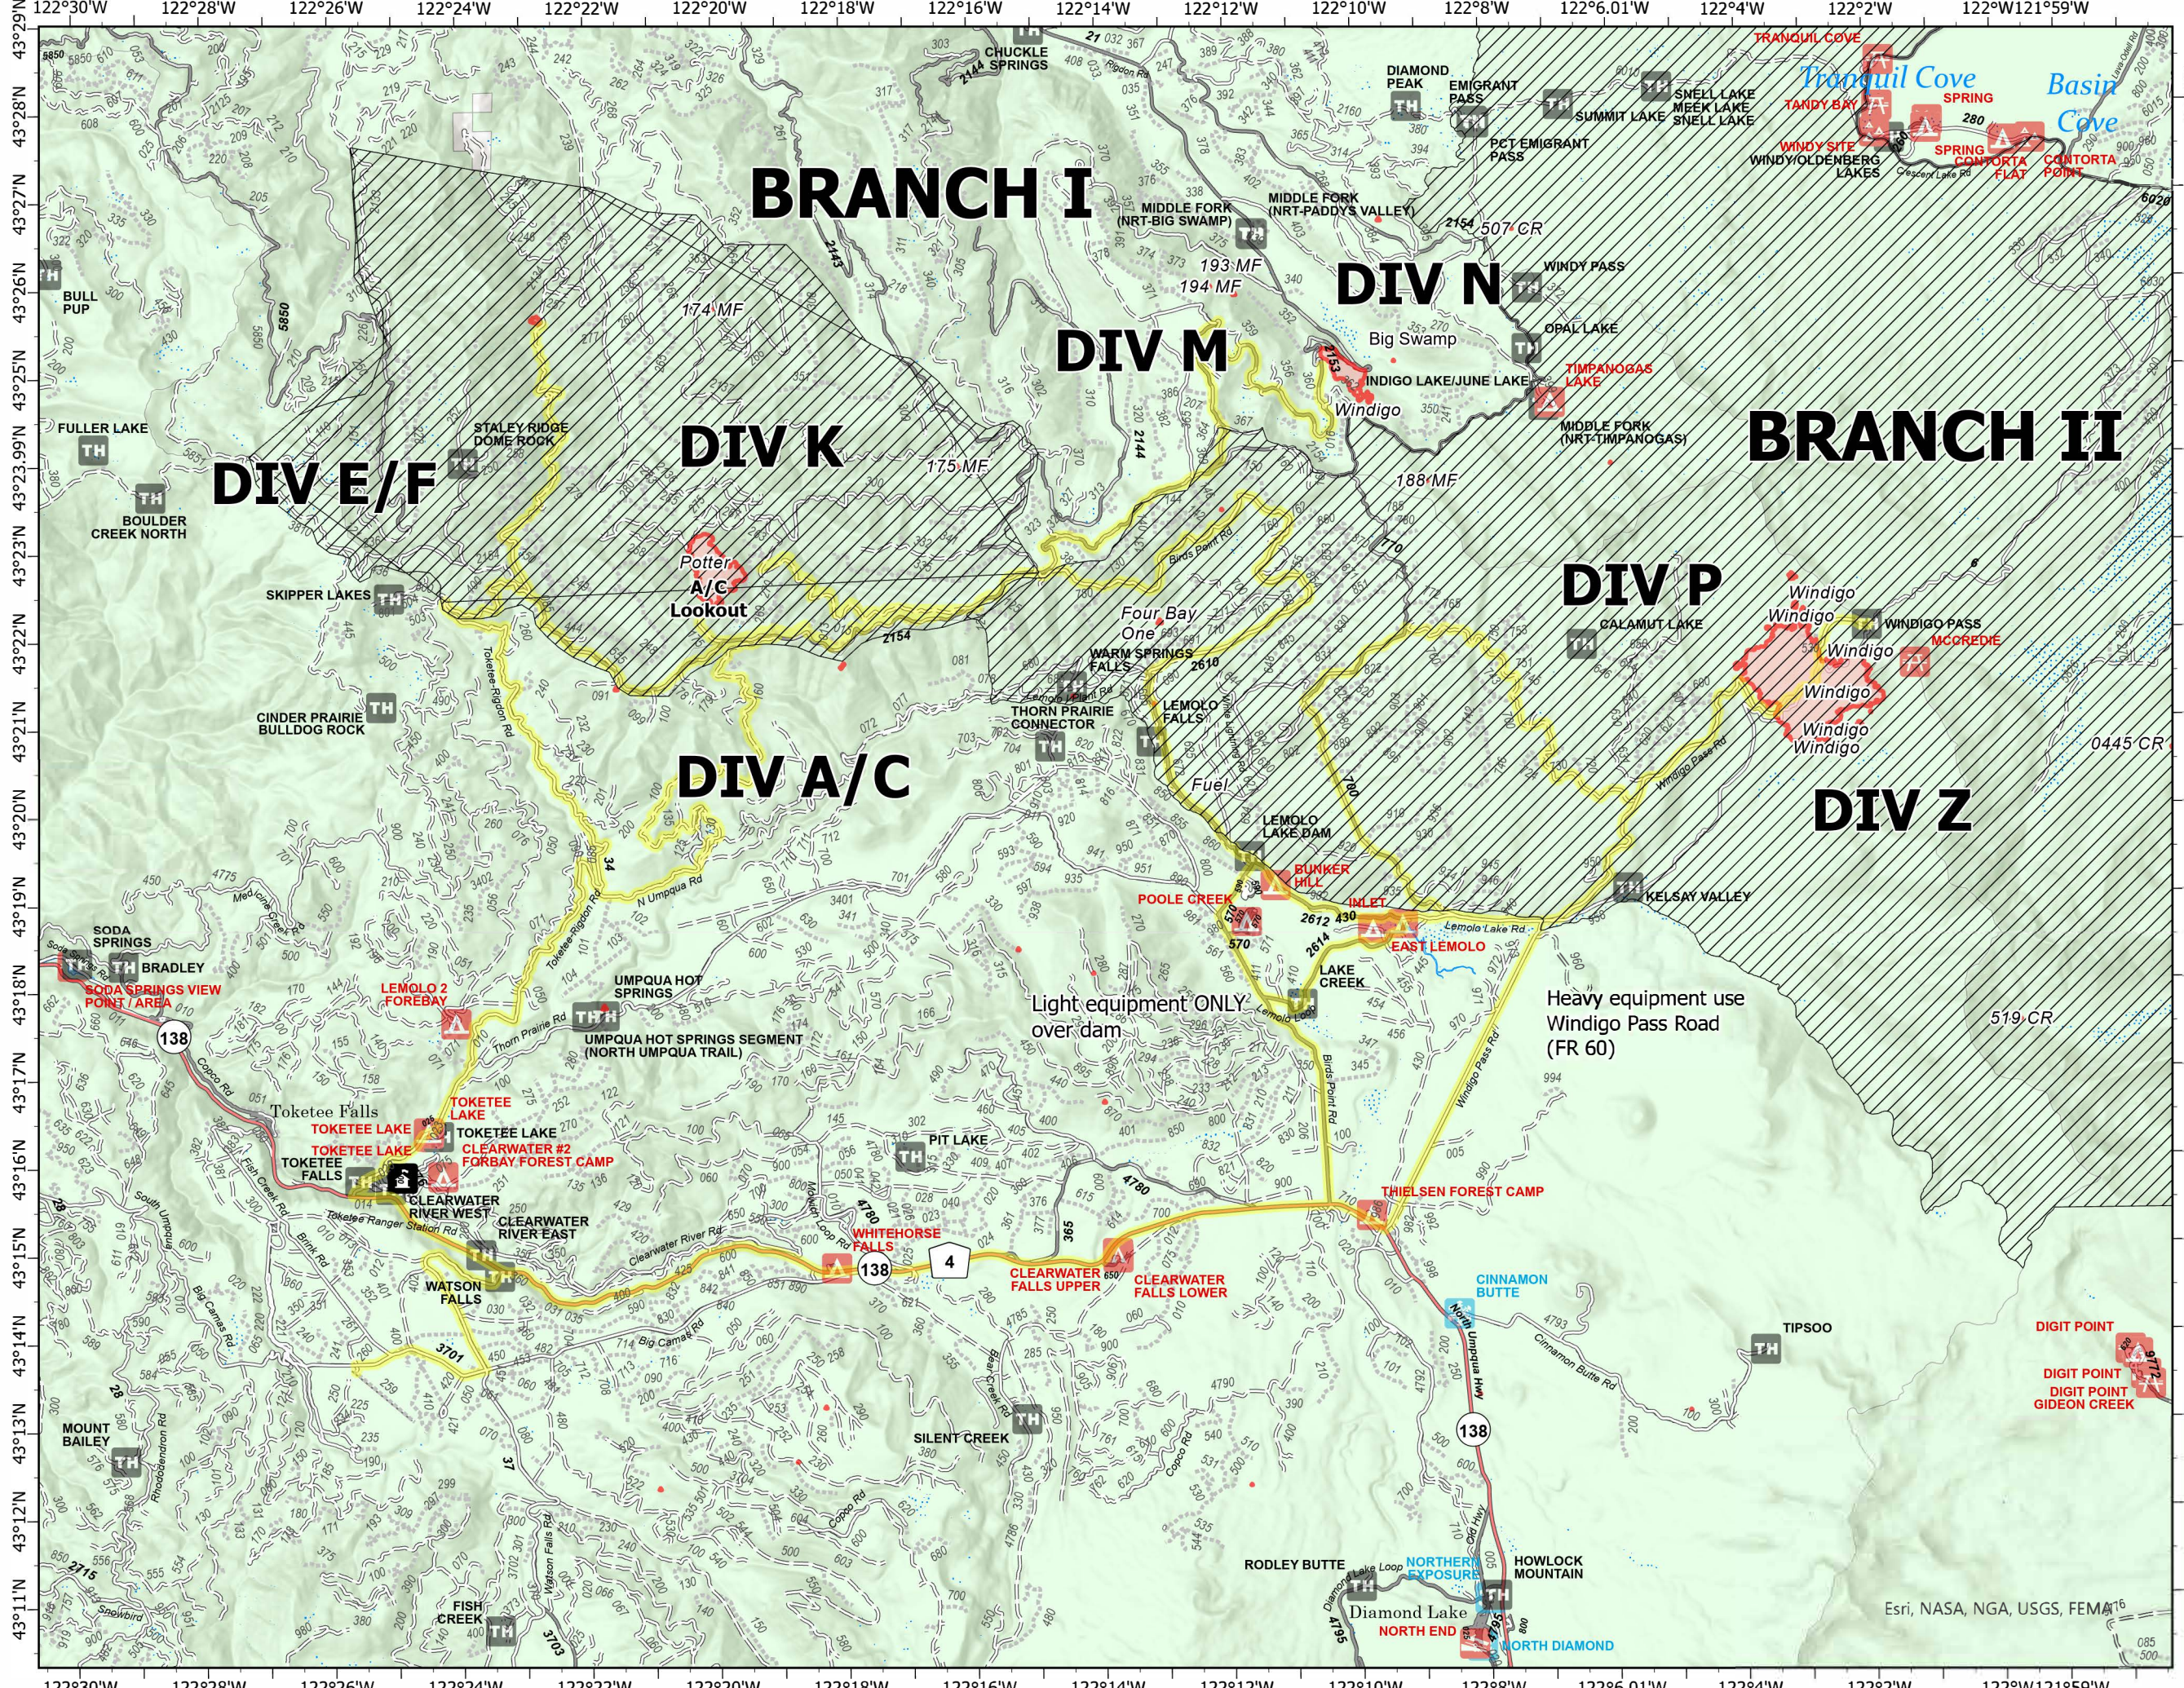

Transportation

Windigo/Potter/Swamp/Shelter
Oregon
8/9/22 24 hrs

1394 acres at 8/7/22 2130

- Wildfire Daily Fire Perimeter
- FireAccessRoute
- PotterAreaClosure
- WindigoAreaClosure

PNW6
8/9/2022 2310
Acres from IR
North American 1983 Datum.

Esri, NASA, NGA, USGS, FEMA