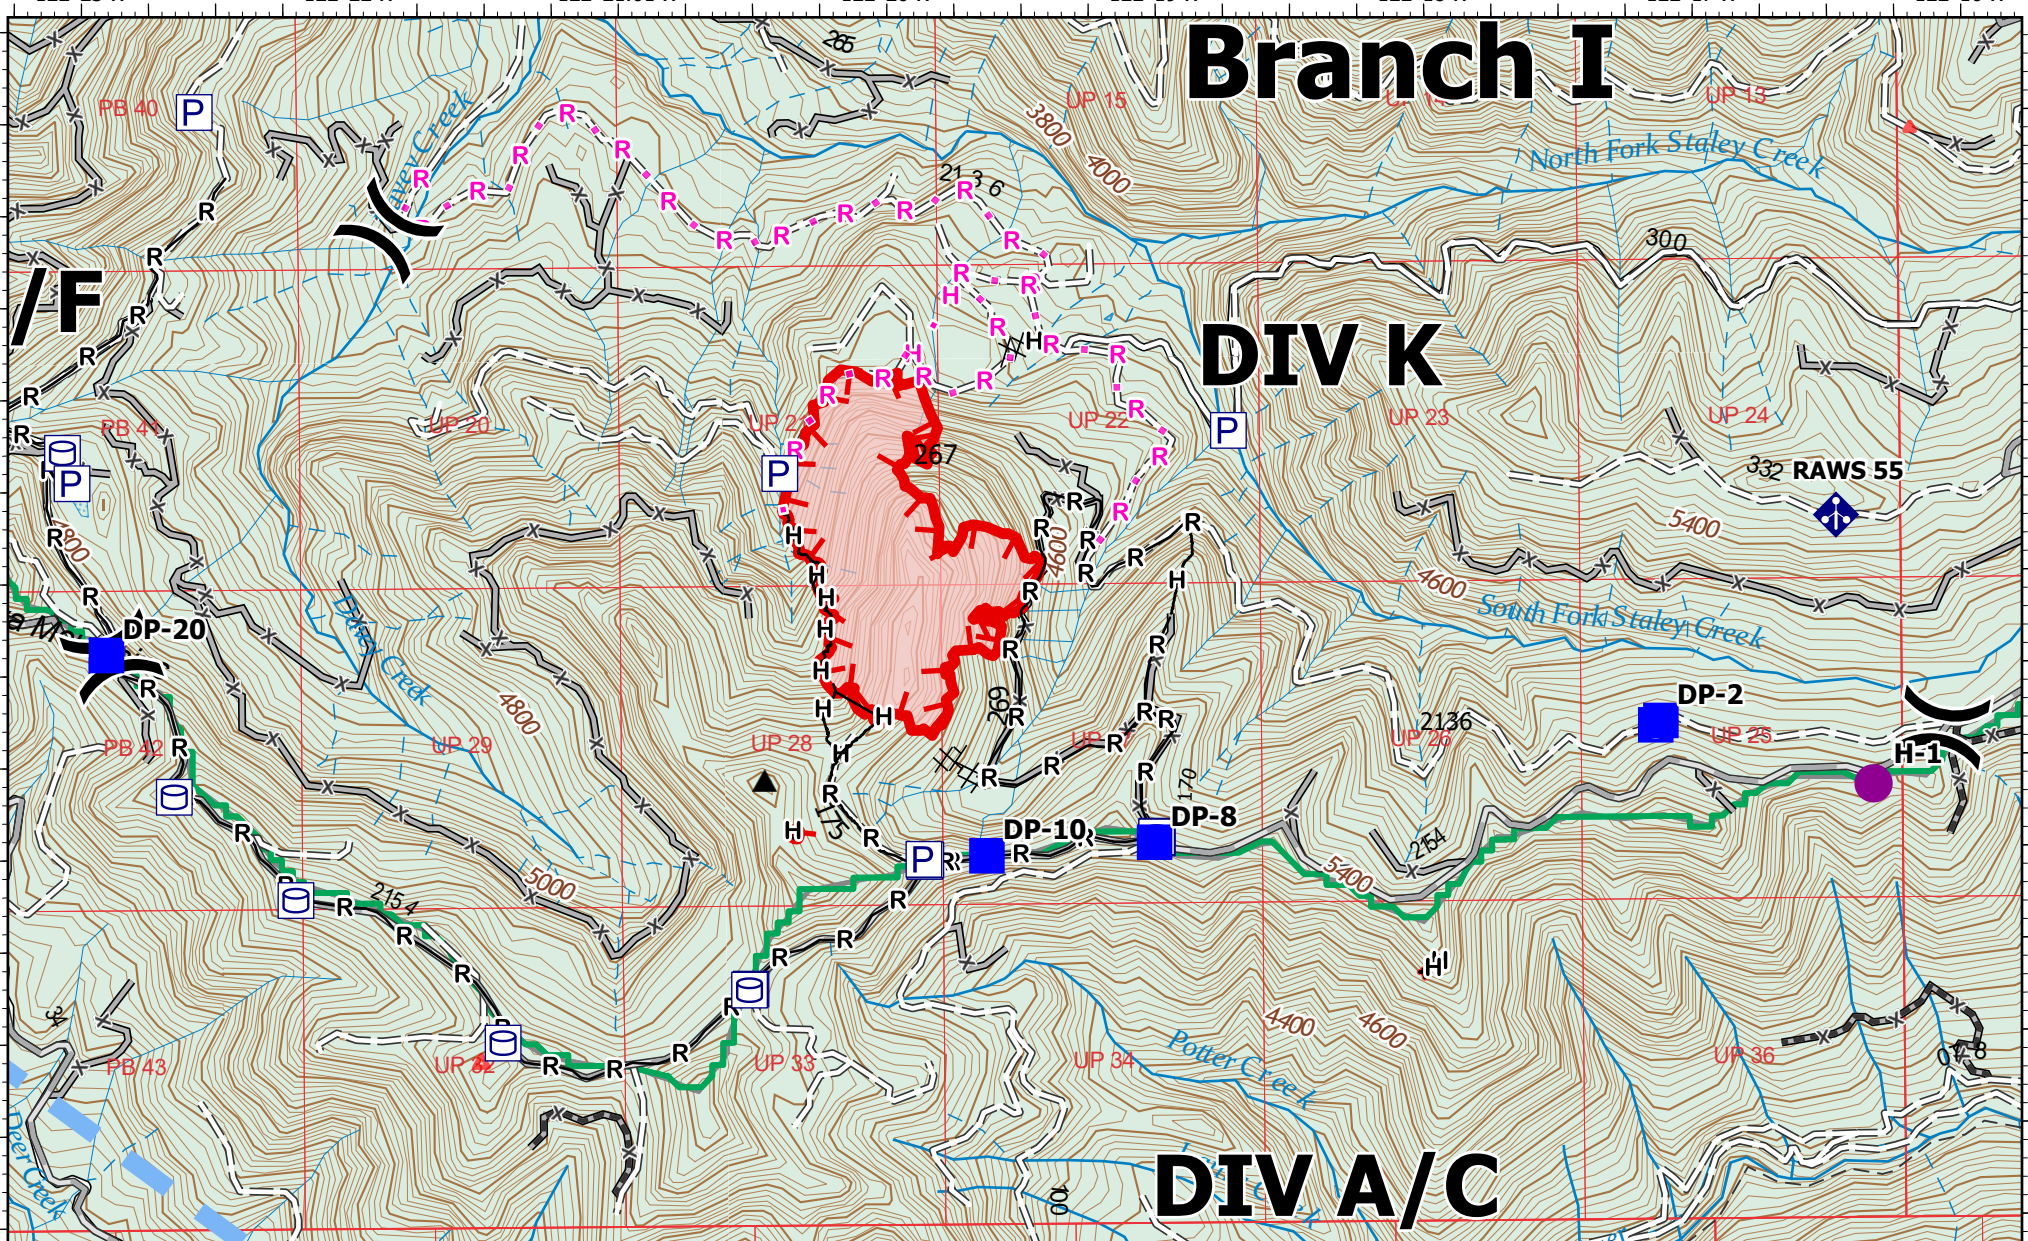

## DIV A/C

### Legend

- Helispot
- ) Division Break
- Drop Point
- Staging Area
- Lookout
- ◆ Mobile Weather Unit
- ▭ Wildfire Daily Fire Perimeter
- Pump
- Water Tank
- XX Completed Dozer Line
- H Completed Hand Line
- R Completed Road as Line
- H Planned Hand Line
- R Planned Road as Line
- Temporary Flight Restriction
- ▬ Uncontained

PNW6  
8/11/2022 2201

North American 1983 Datum. LatLong Grid

### Operations

Potter  
OR-WIF-220170  
8/12/2022 24 hrs

314 acres at 8/11/2022 2129