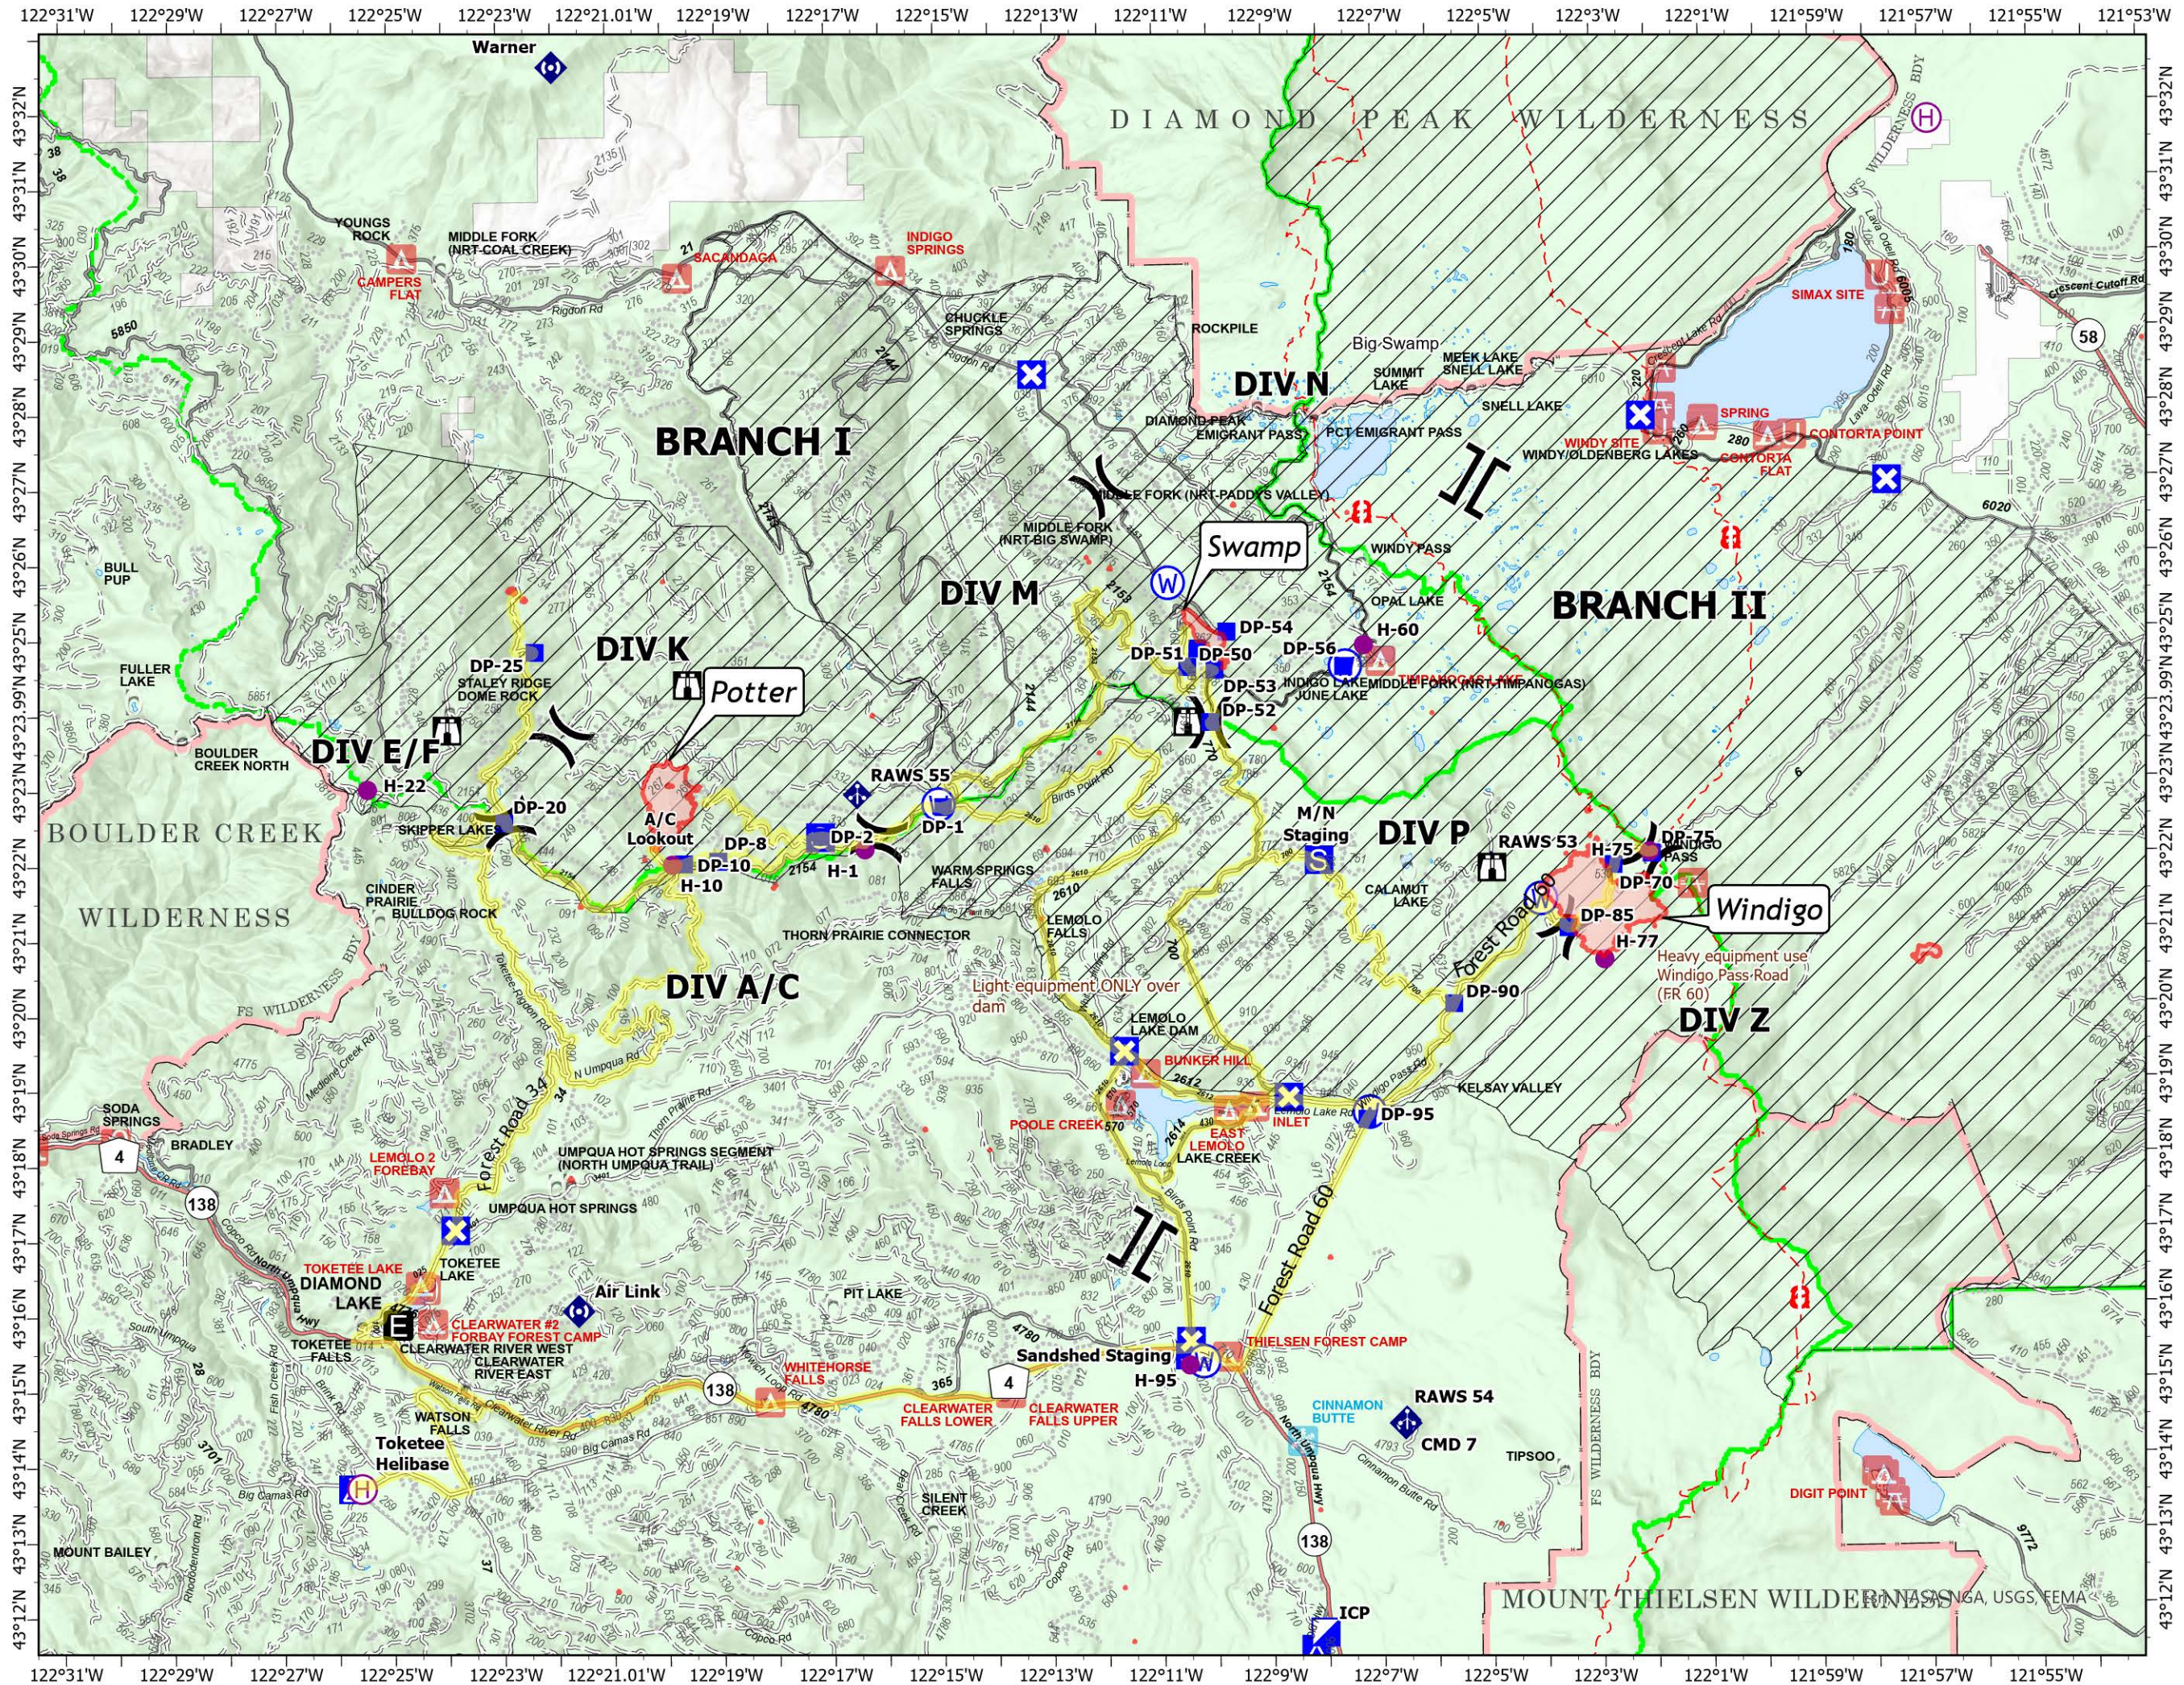

# Transportation

Windigo, Potter, and Big Swamp

8/14/2022 24 hrs

1497 acres at 8/12/2022 2247

- Helispot
- Ⓜ Helibase
- ⌋ Division Break
- ⌋ Branch Break
- Ⓜ Incident Command Post
- Drop Point
- Ⓜ Closure
- Ⓜ Camp
- Ⓜ Staging Area
- Ⓜ Lookout
- Ⓜ Mobile Weather Unit
- Ⓜ Repeater
- Ⓜ Water Source
- FireAccessRoute
- Wildfire Daily Fire Perimeter
- ▨ Area closure

PNW6  
8/14/2022 0617

North American 1983 Datum. Lat/Long Grid