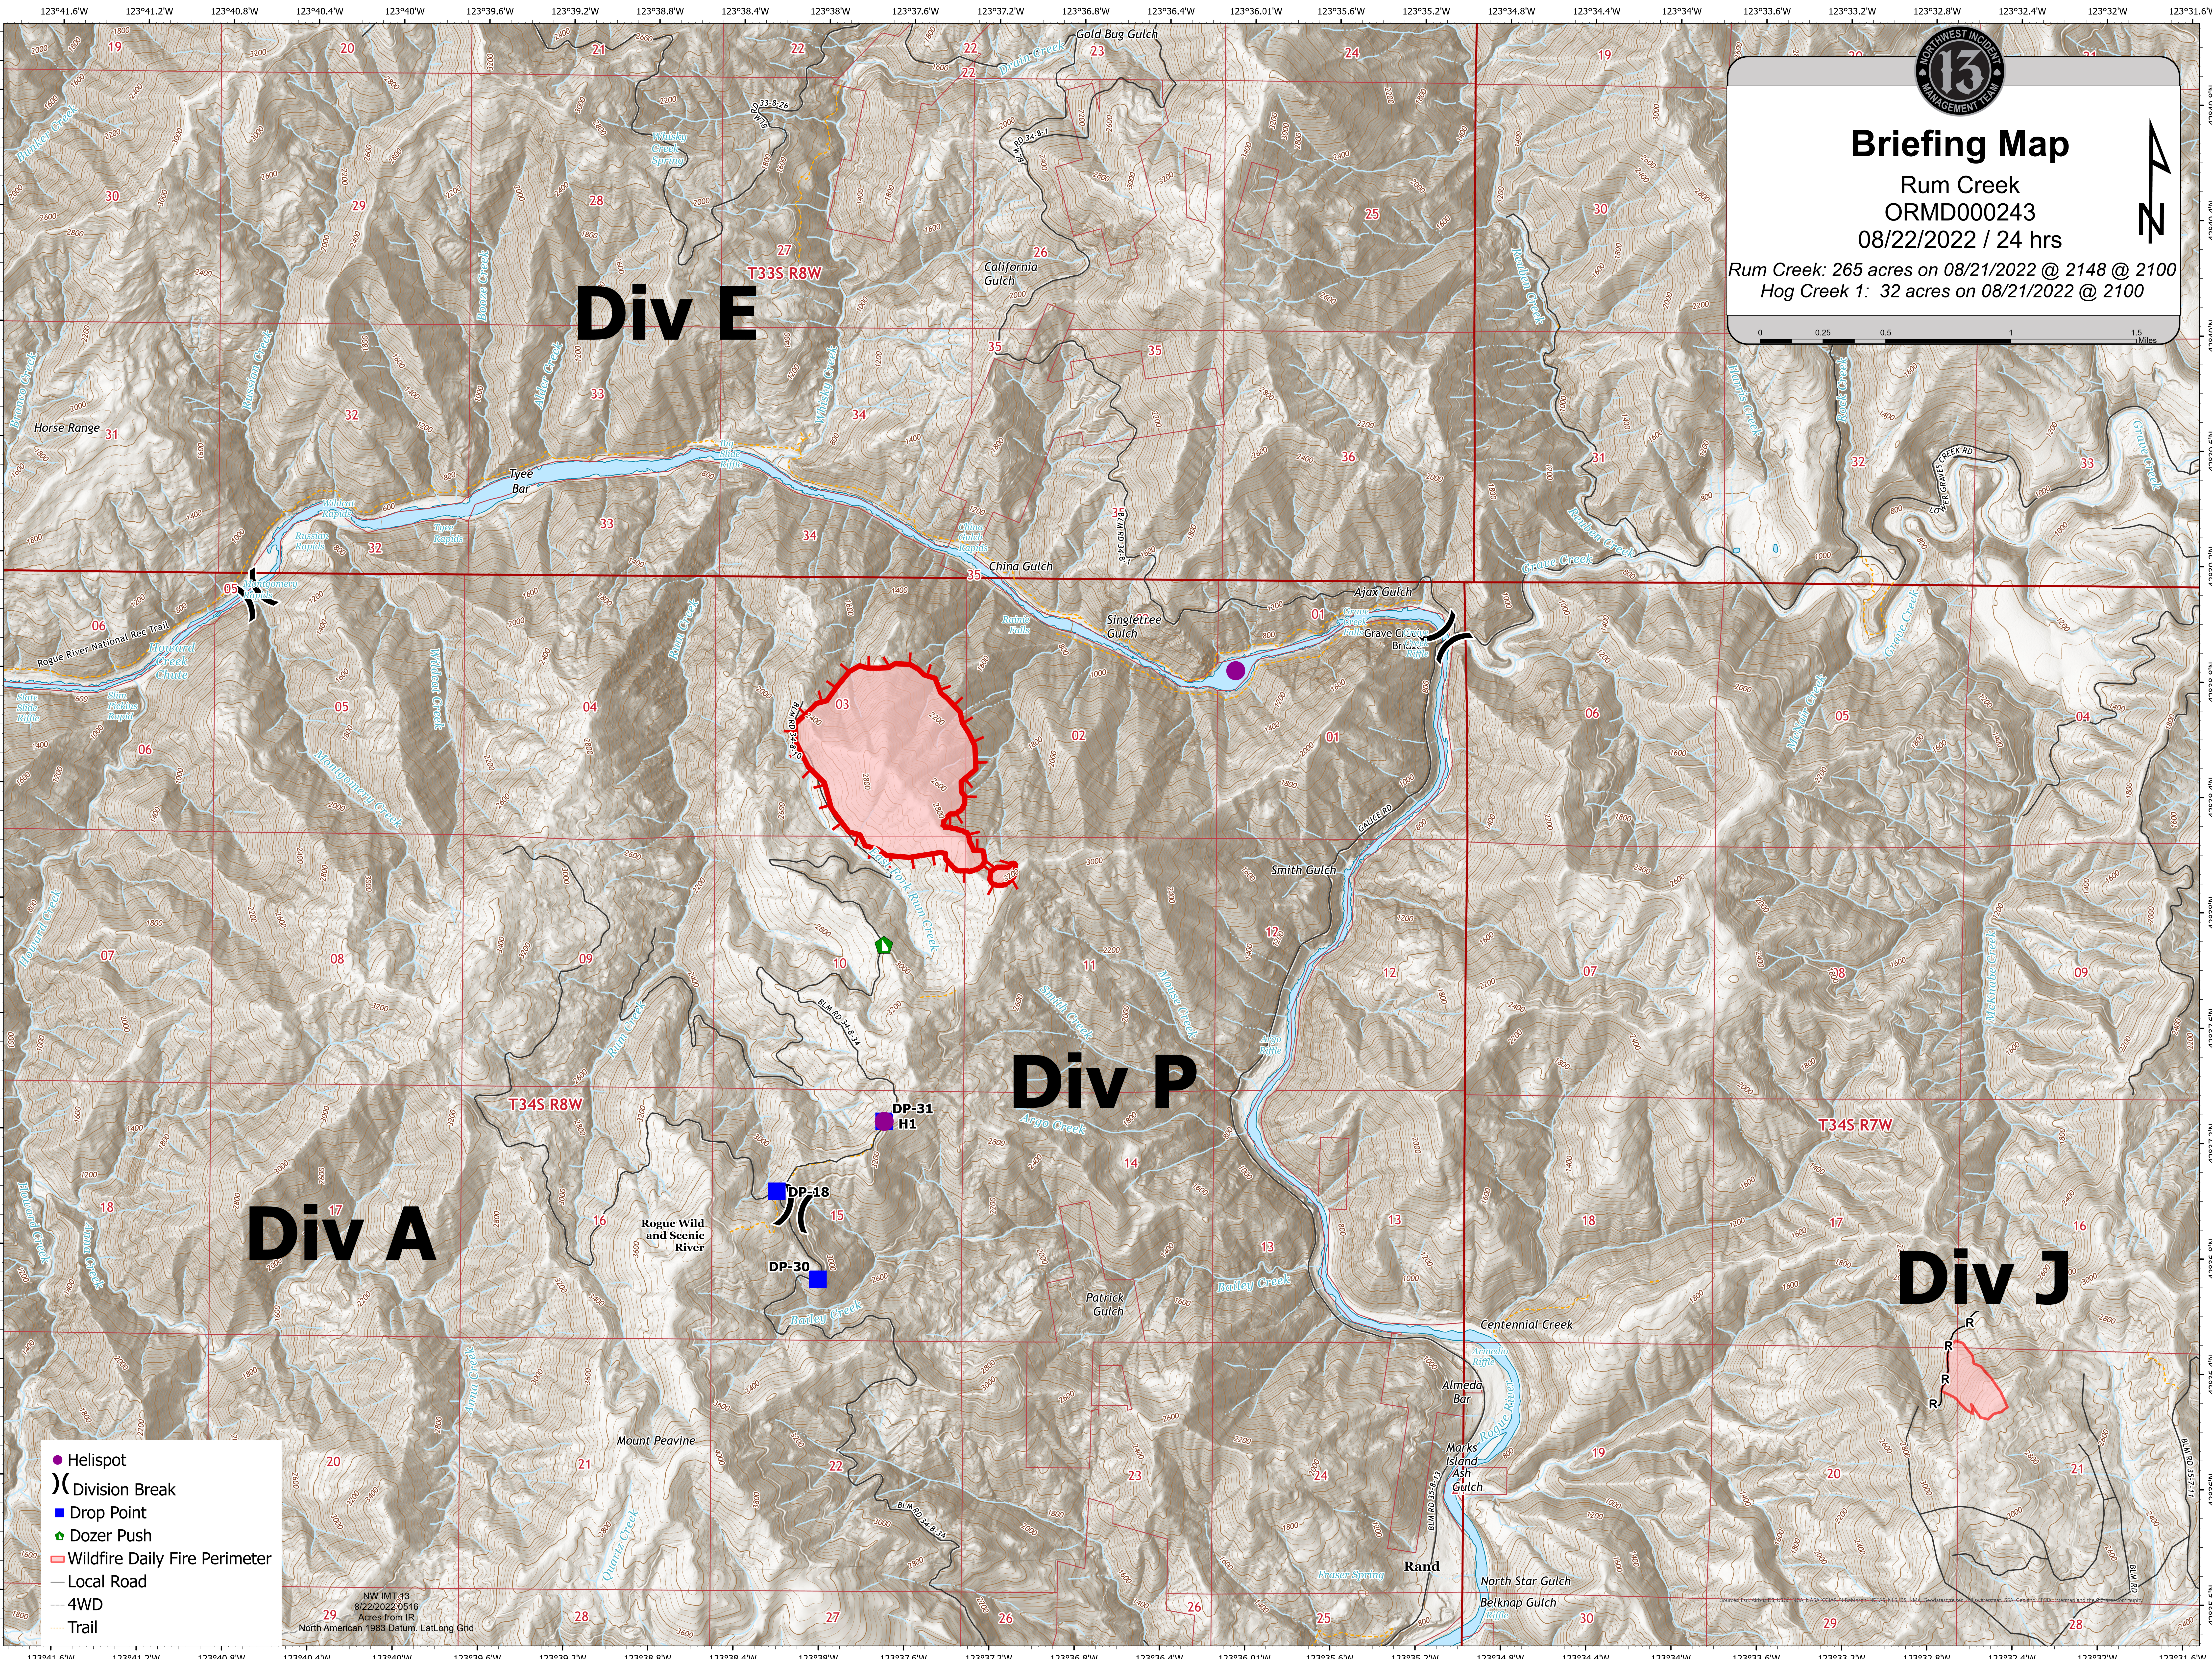

Briefing Map

Rum Creek
ORMD000243
08/22/2022 / 24 hrs

Rum Creek: 265 acres on 08/21/2022 @ 2148 @ 2100
Hog Creek 1: 32 acres on 08/21/2022 @ 2100

Div E

Div P

Div A

Div J

- Helispot
- ⌘ Division Break
- Drop Point
- ▲ Dozer Push
- ▭ Wildfire Daily Fire Perimeter
- Local Road
- 4WD
- Trail

NW IMT 13
8/22/2022 0516
Acres from IR
North American 1983 Datum, Lat/Long Grid