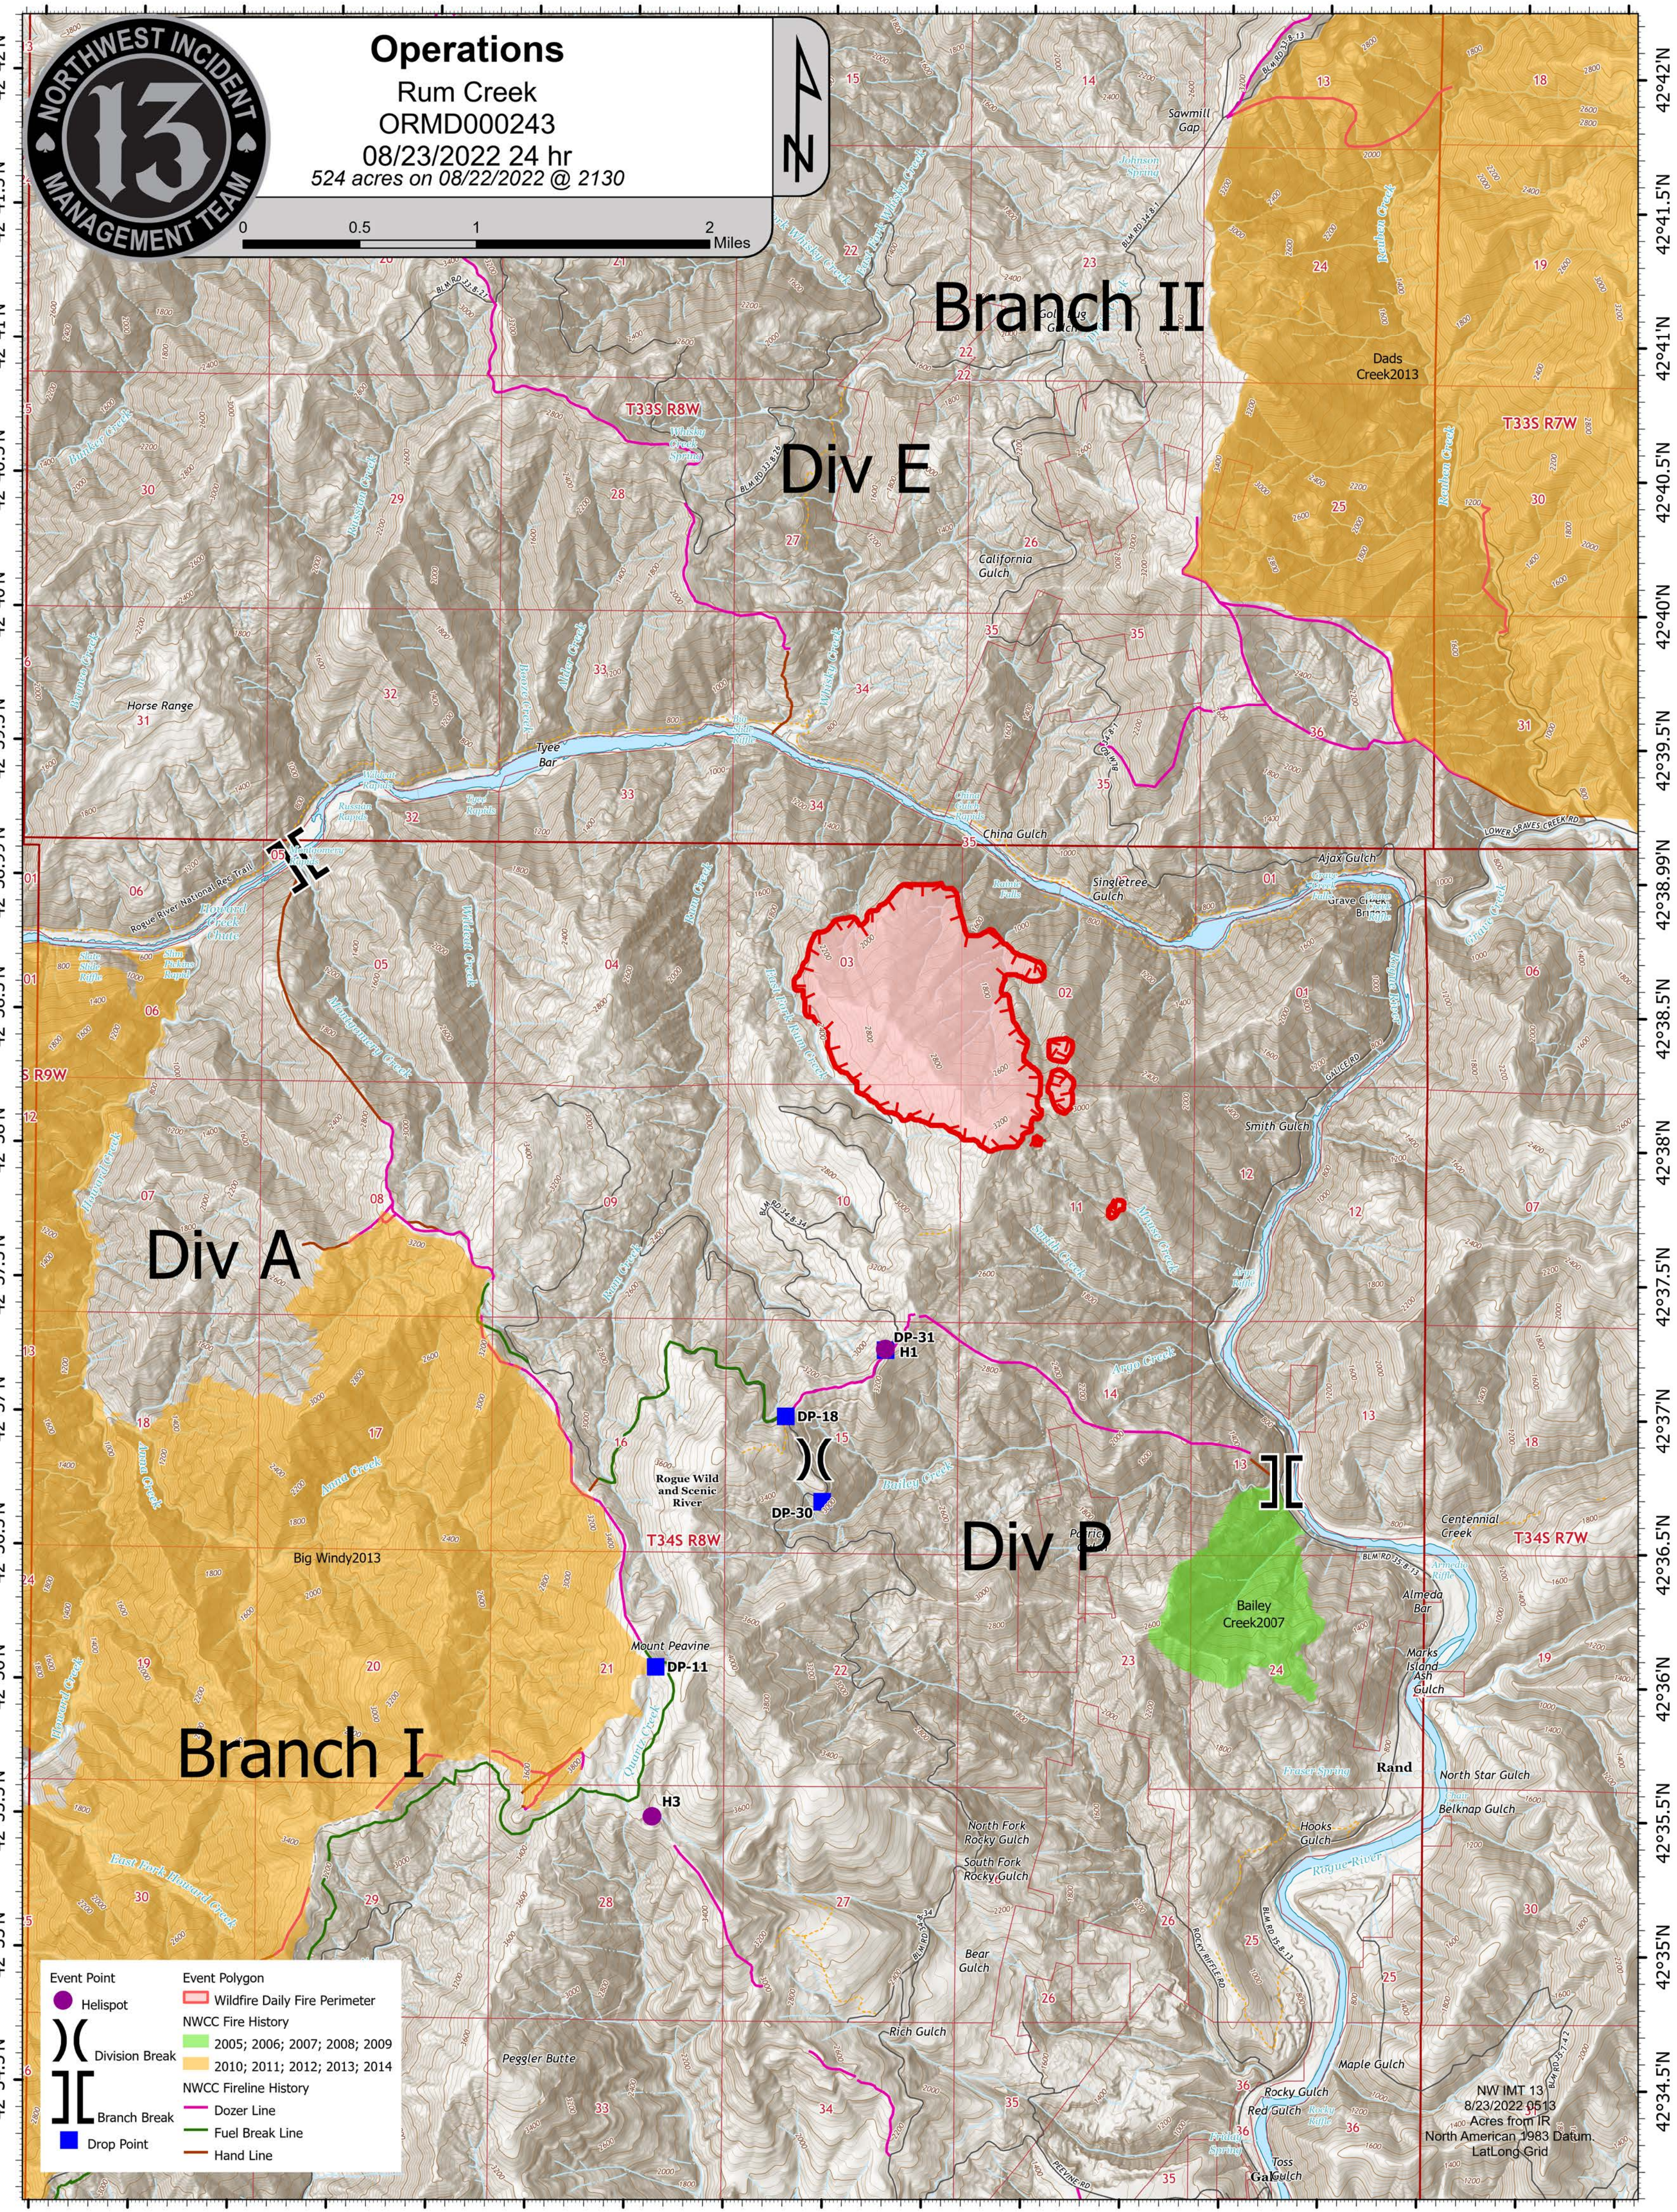

Operations
Rum Creek
ORMD000243
08/23/2022 24 hr
524 acres on 08/22/2022 @ 2130

| | | | |
|--|----------------|--|-------------------------------|
| | Event Point | | Event Polygon |
| | Helispot | | Wildfire Daily Fire Perimeter |
| | Drop Point | | NWCC Fire History |
| | Drop Point | | 2005; 2006; 2007; 2008; 2009 |
| | Drop Point | | 2010; 2011; 2012; 2013; 2014 |
| | Drop Point | | NWCC Fireline History |
| | Drop Point | | Dozer Line |
| | Drop Point | | Fuel Break Line |
| | Drop Point | | Hand Line |
| | Division Break | | |
| | Branch Break | | |

NW IMT 13
8/23/2022 0513
Acres from IR
North American 1983 Datum
LatLong Grid