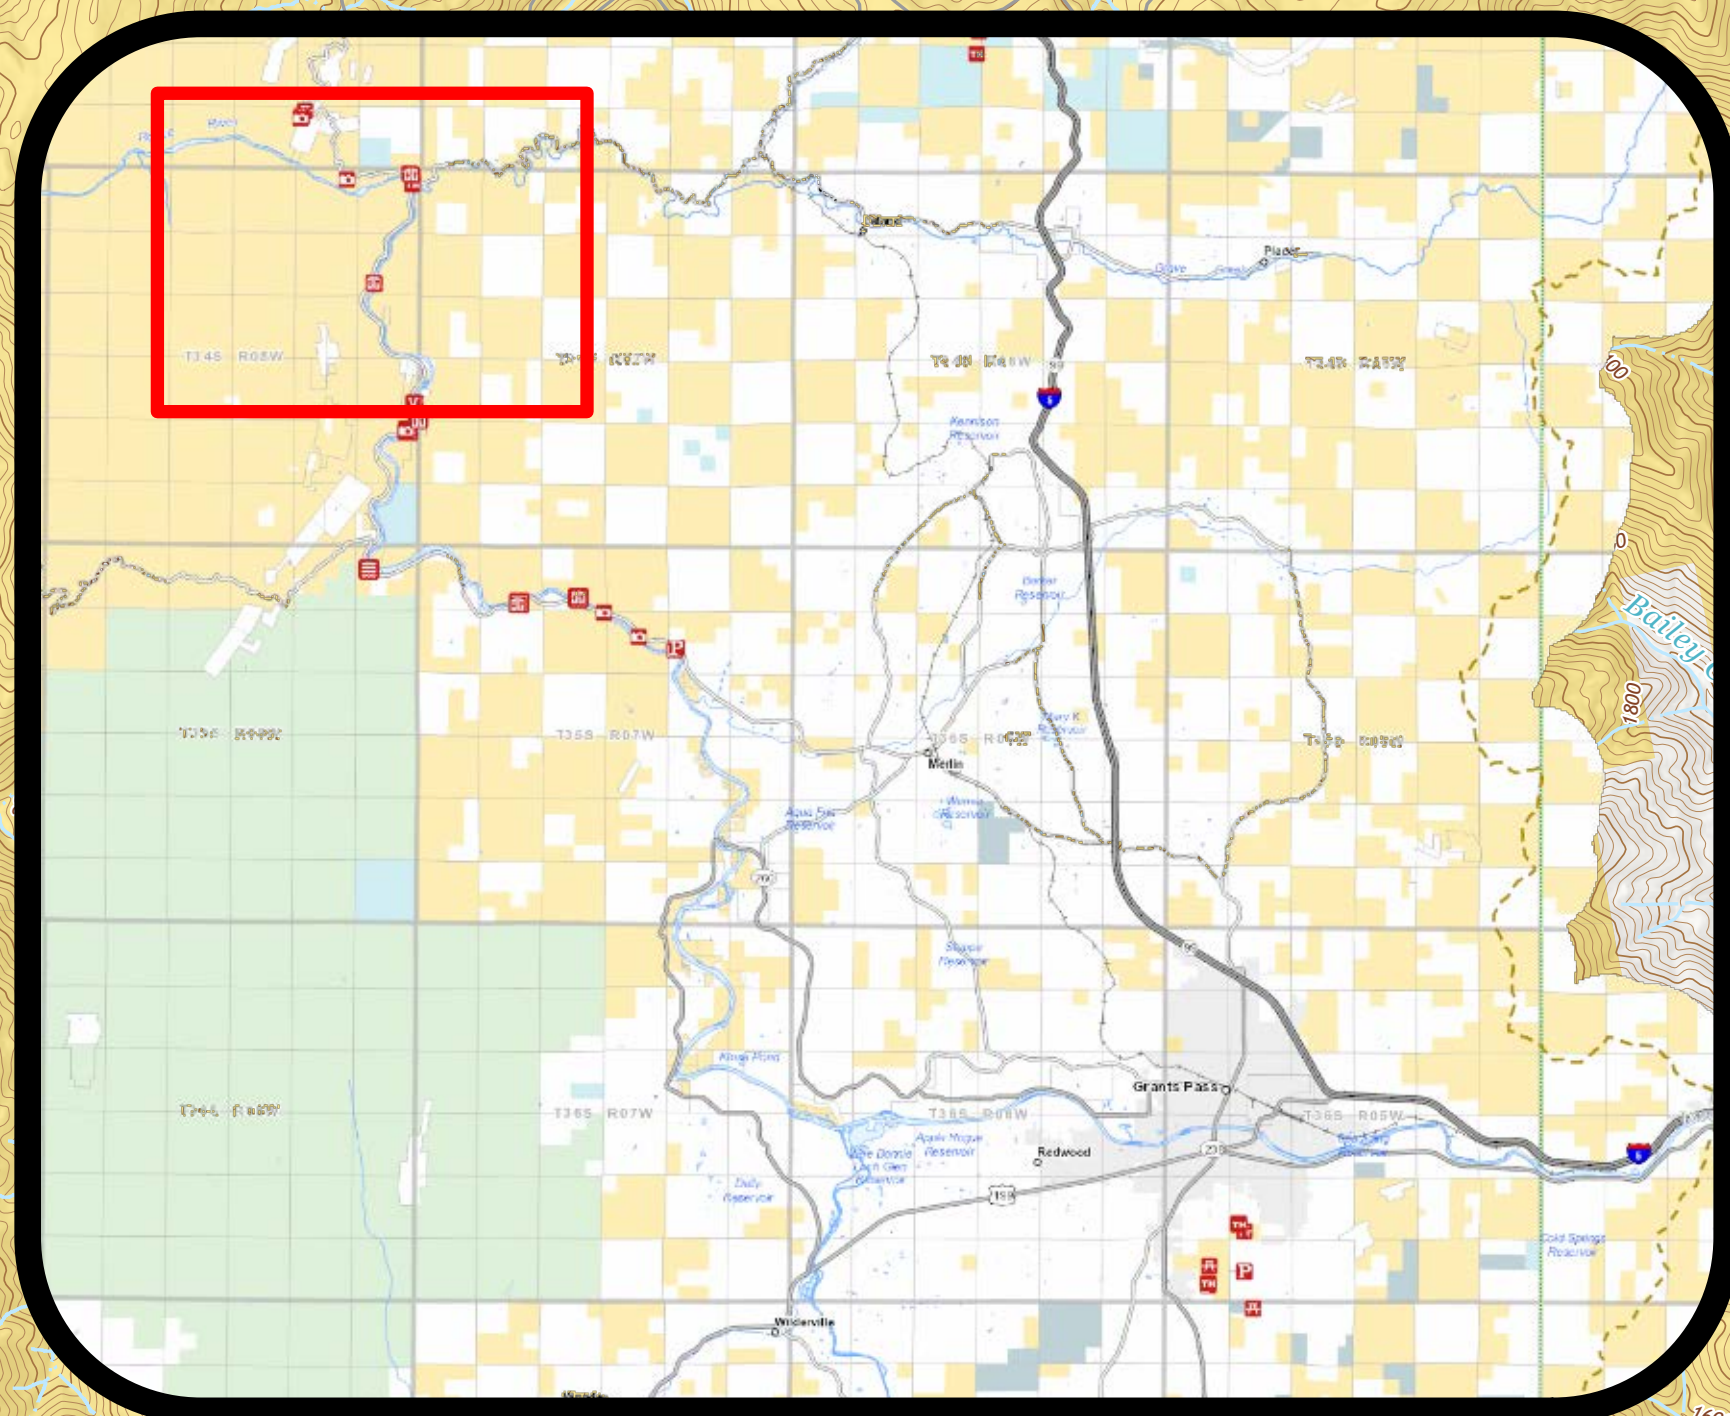

# Public Information

Rum Creek  
ORMED000243  
08/24/2022 24 hr

Rum Creek: 524 acres at 08/22/2022 @ 2131  
Hog Creek: 32 acres on 08/22/2022 @ 2131

Hog Creek 1

8/23/2022 2247  
Acres from IR  
North American 1983 Datum, LatLong  
Grid