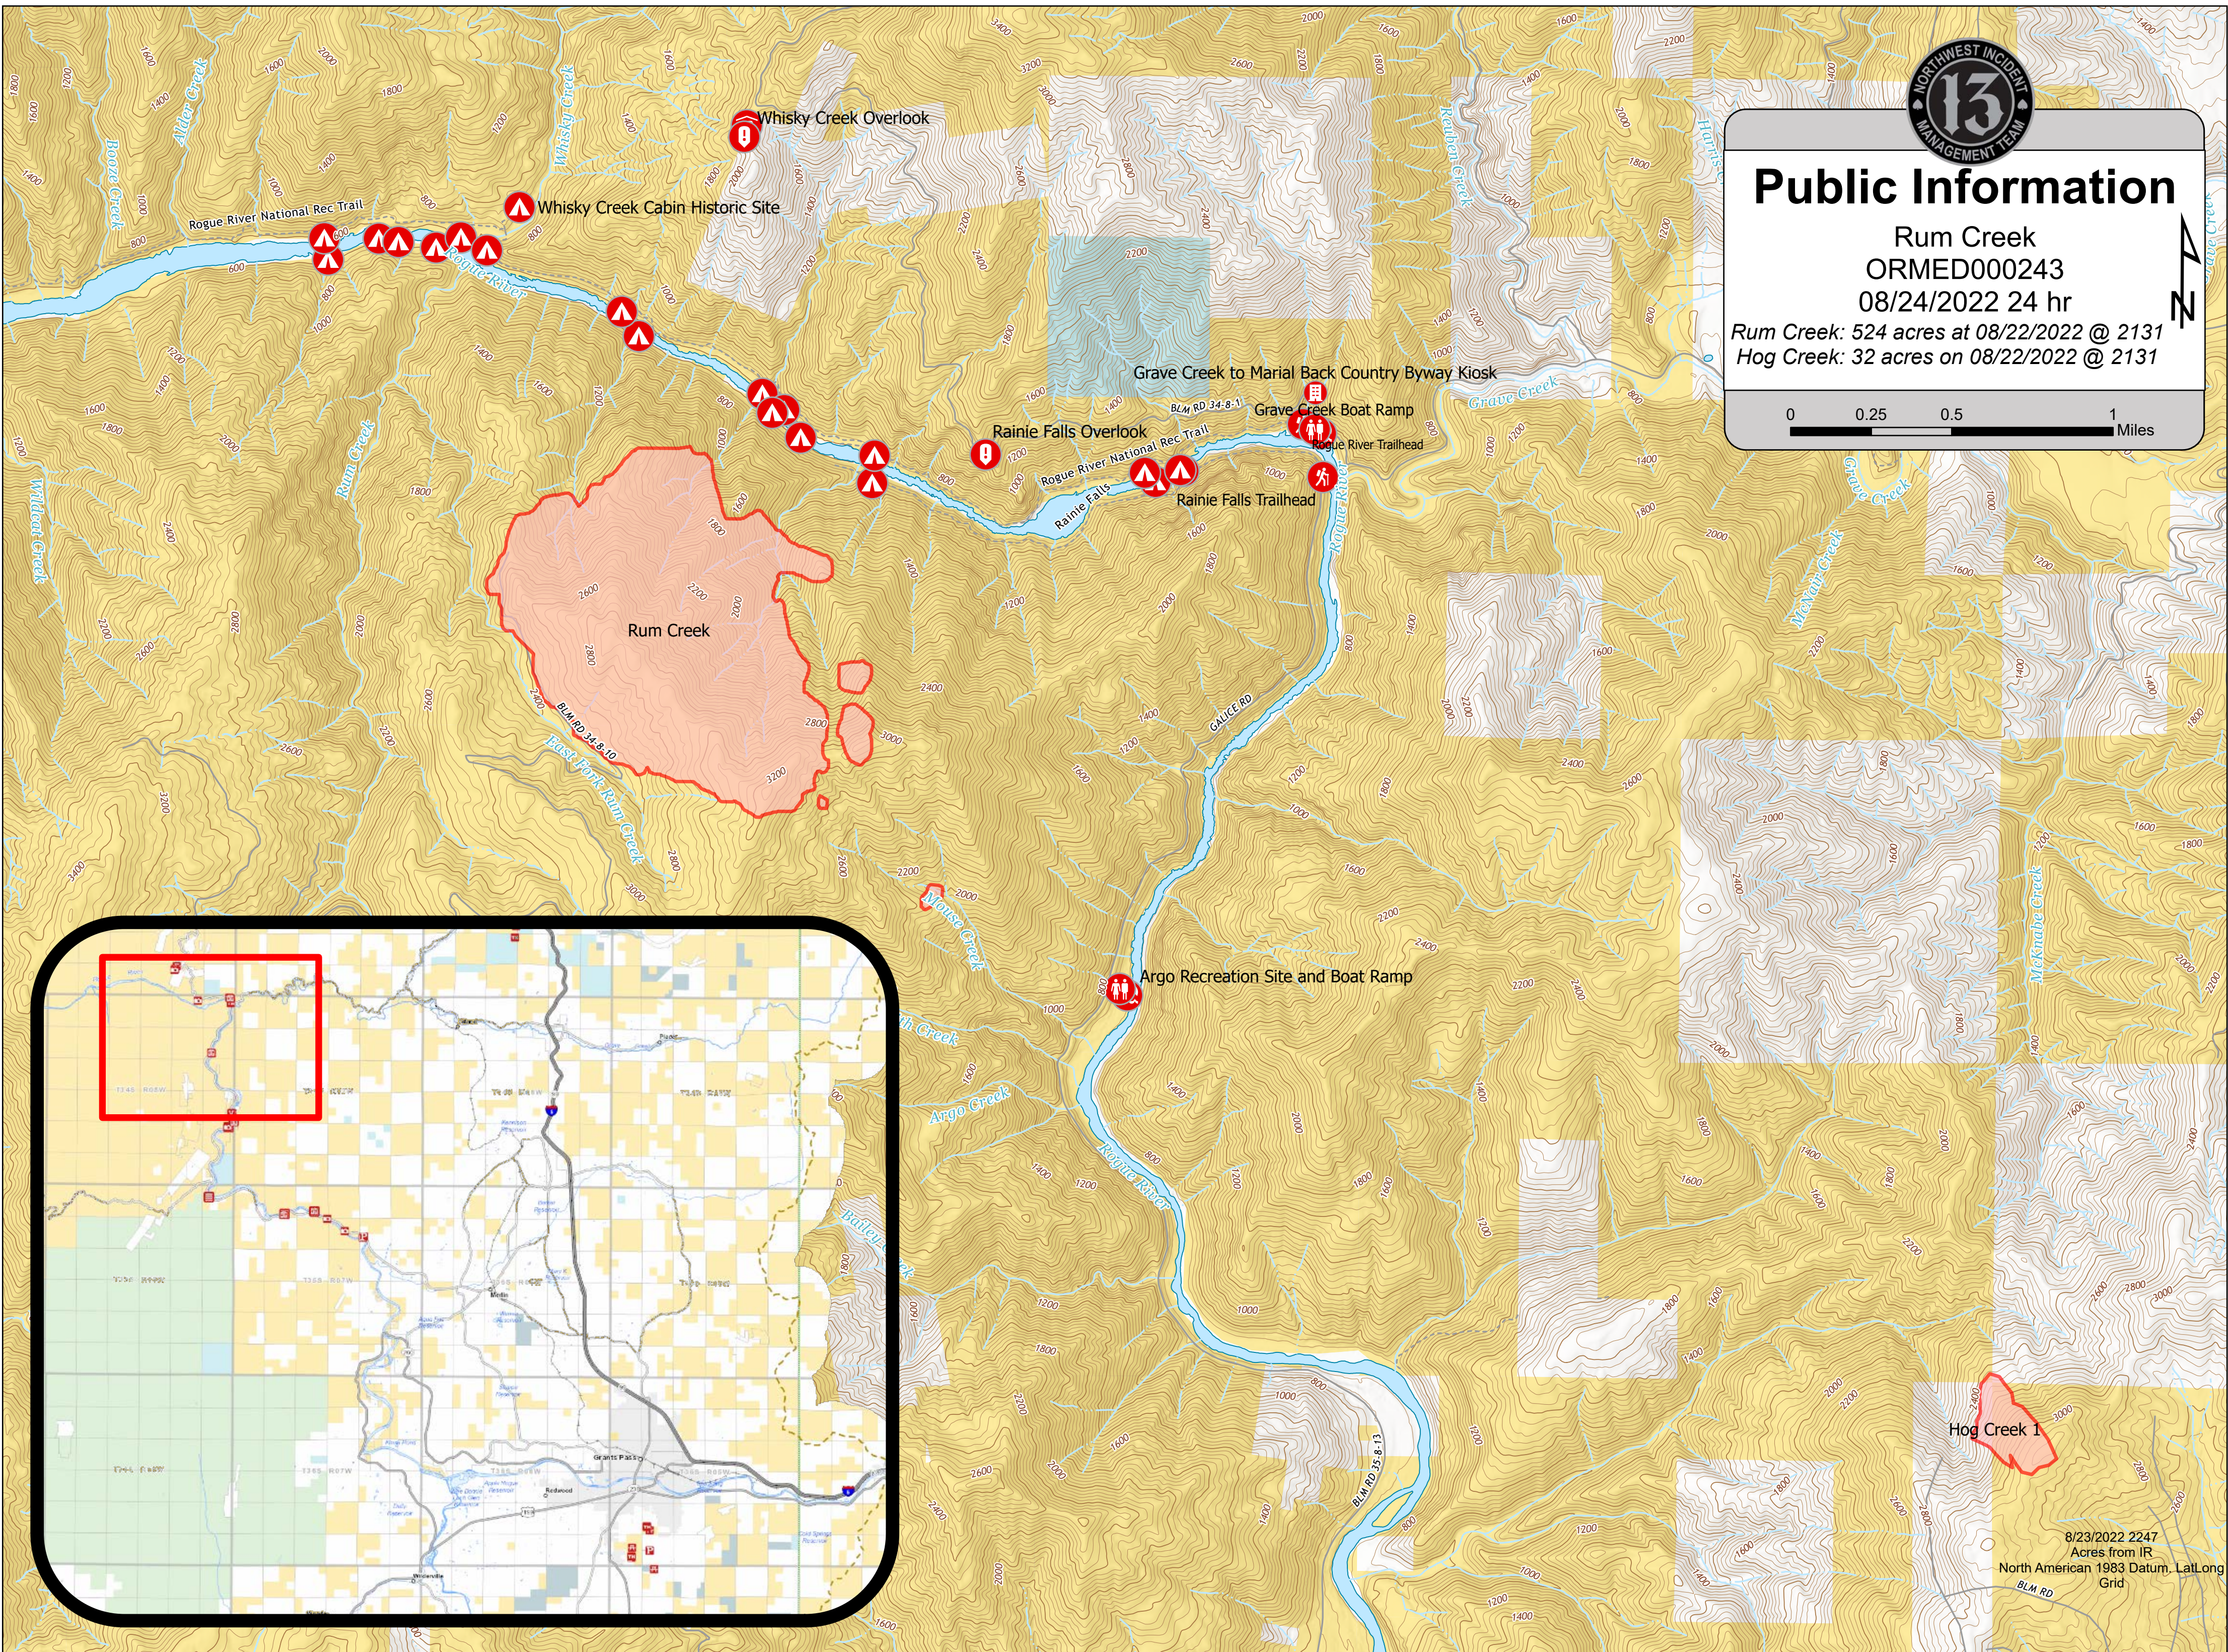

# Public Information

Rum Creek  
ORMED000243  
08/24/2022 24 hr

Rum Creek: 524 acres at 08/22/2022 @ 2131  
Hog Creek: 32 acres on 08/22/2022 @ 2131

Hog Creek 1

8/23/2022 2247  
Acres from IR  
North American 1983 Datum, LatLong  
Grid