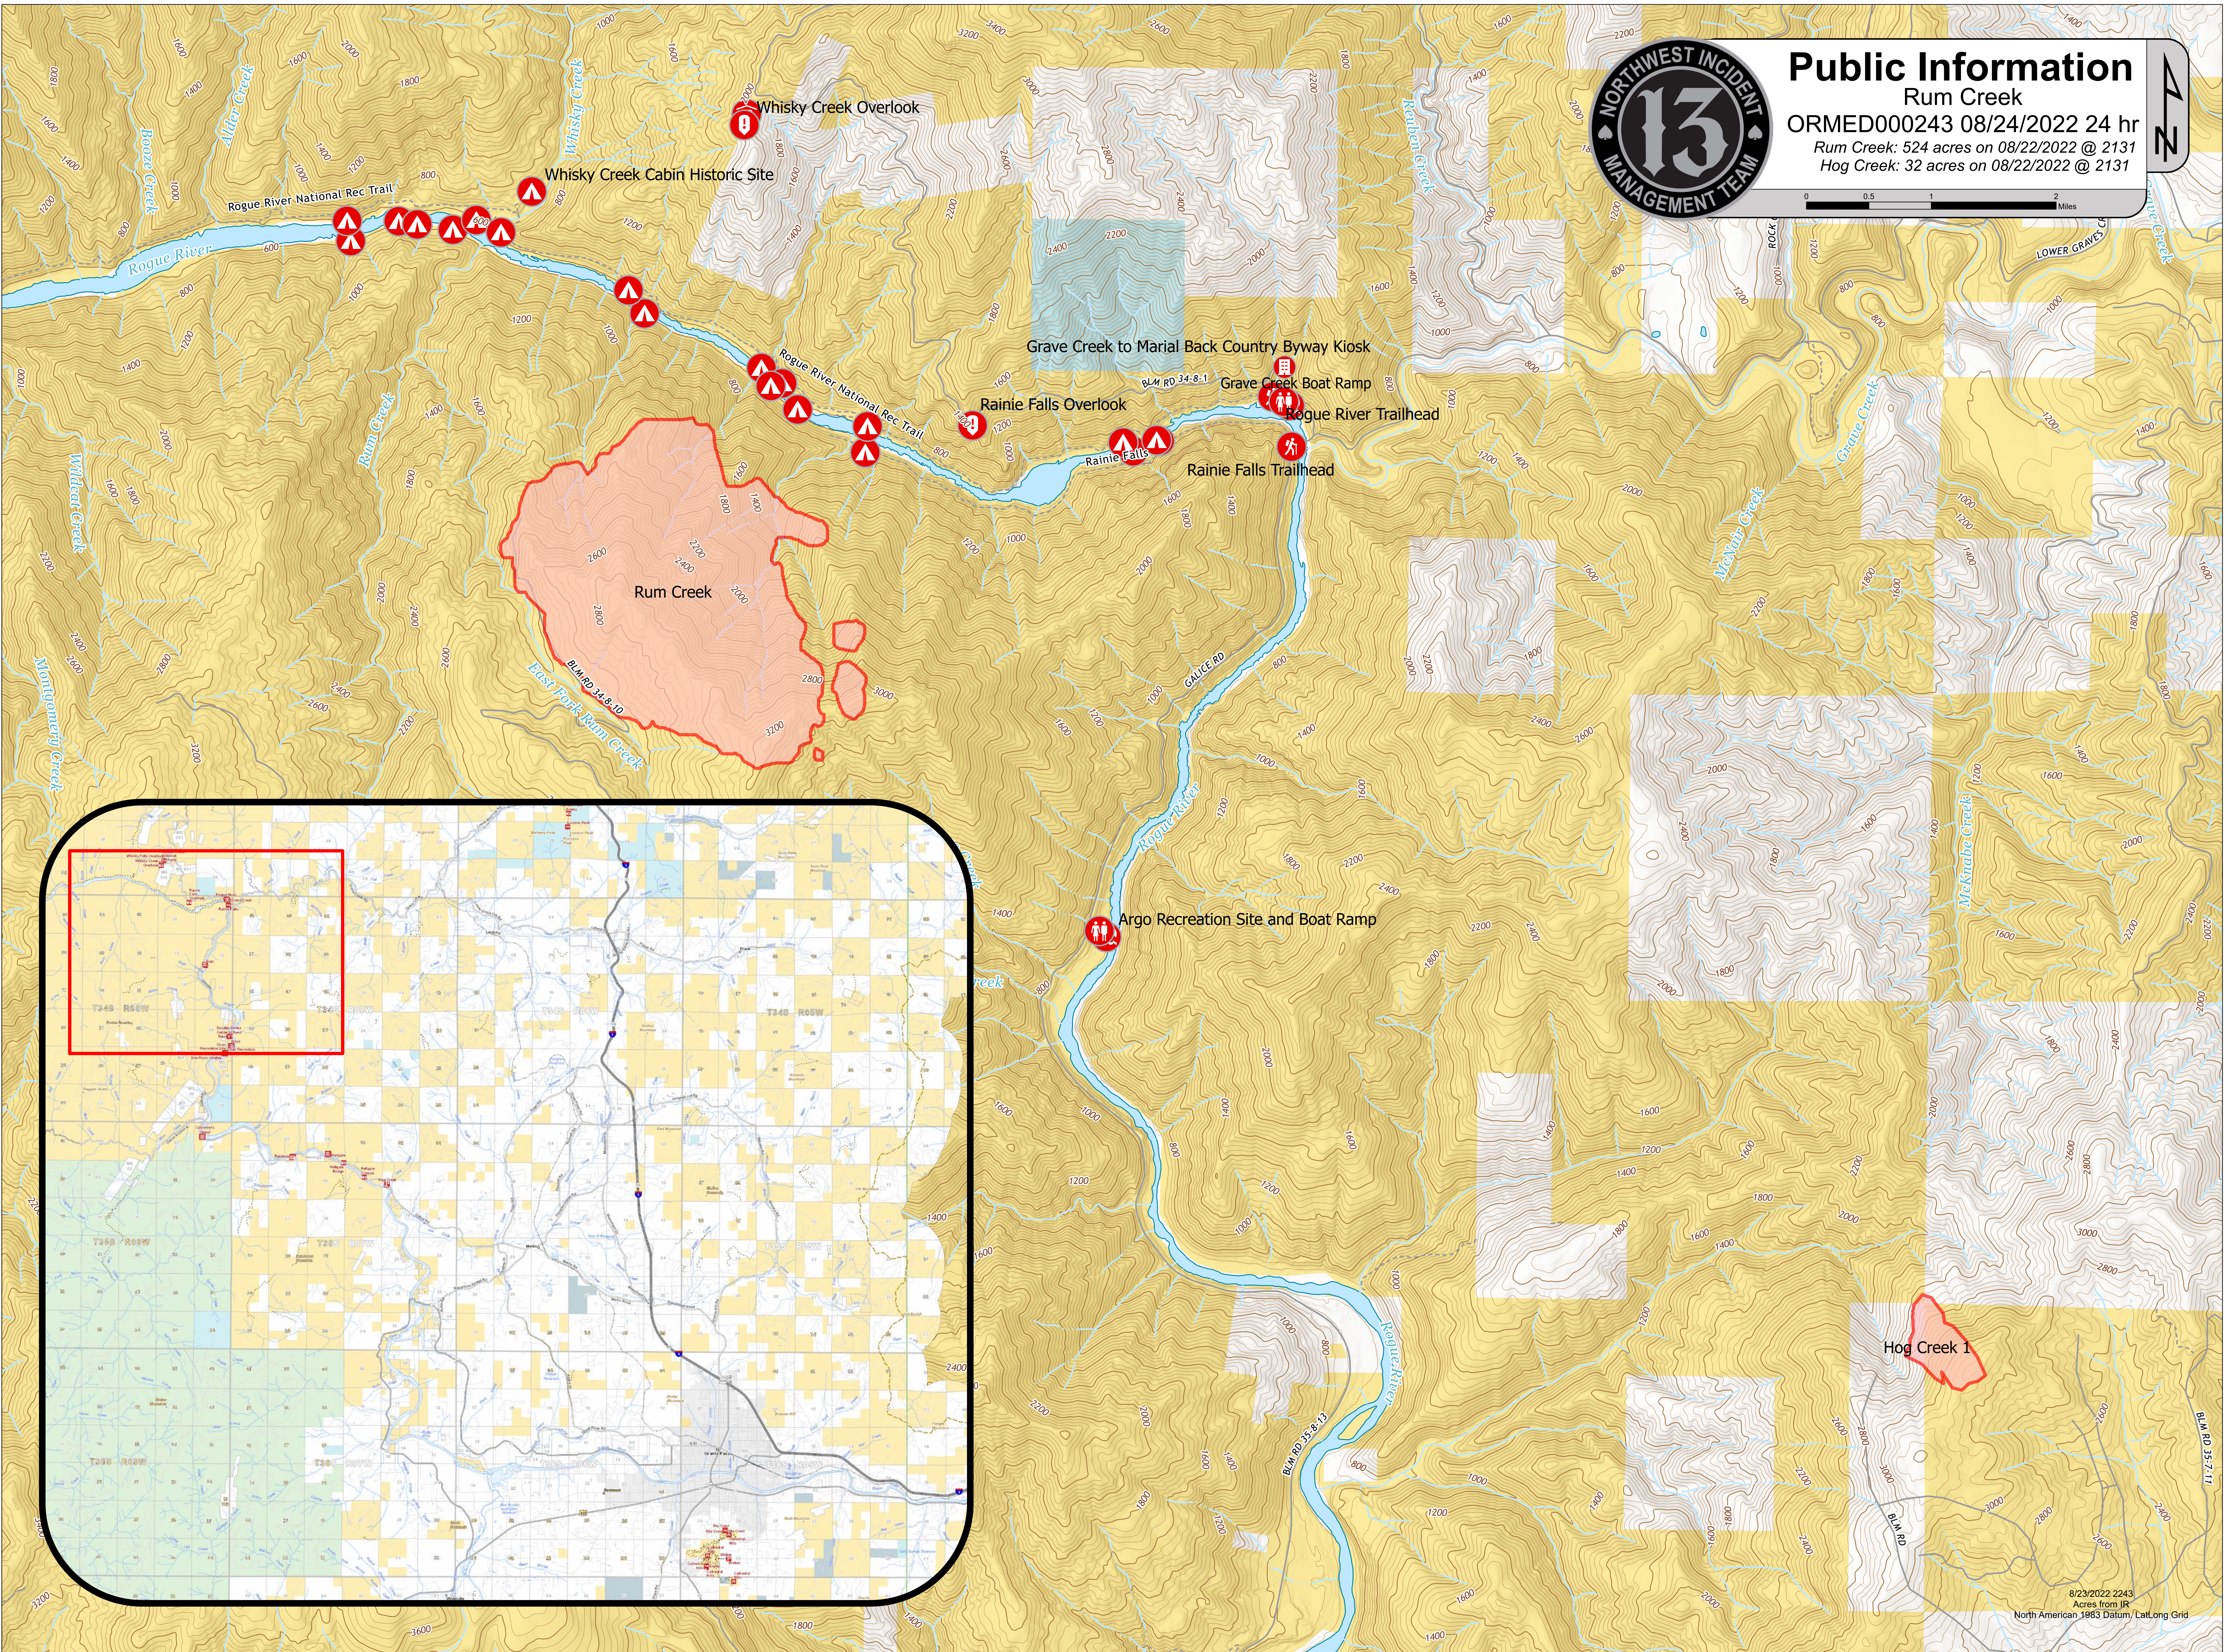

# Public Information

Rum Creek  
ORMED000243 08/24/2022 24 hr  
Rum Creek: 524 acres on 08/22/2022 @ 2131  
Hog Creek: 32 acres on 08/22/2022 @ 2131

Whisky Creek Overlook

Whisky Creek Cabin Historic Site

Grave Creek to Marial Back Country Byway Kiosk

Rainie Falls Overlook

Grave Creek Boat Ramp

Rogue River Trailhead

Rainie Falls Trailhead

Rum Creek

Argo Recreation Site and Boat Ramp

Hog Creek 1