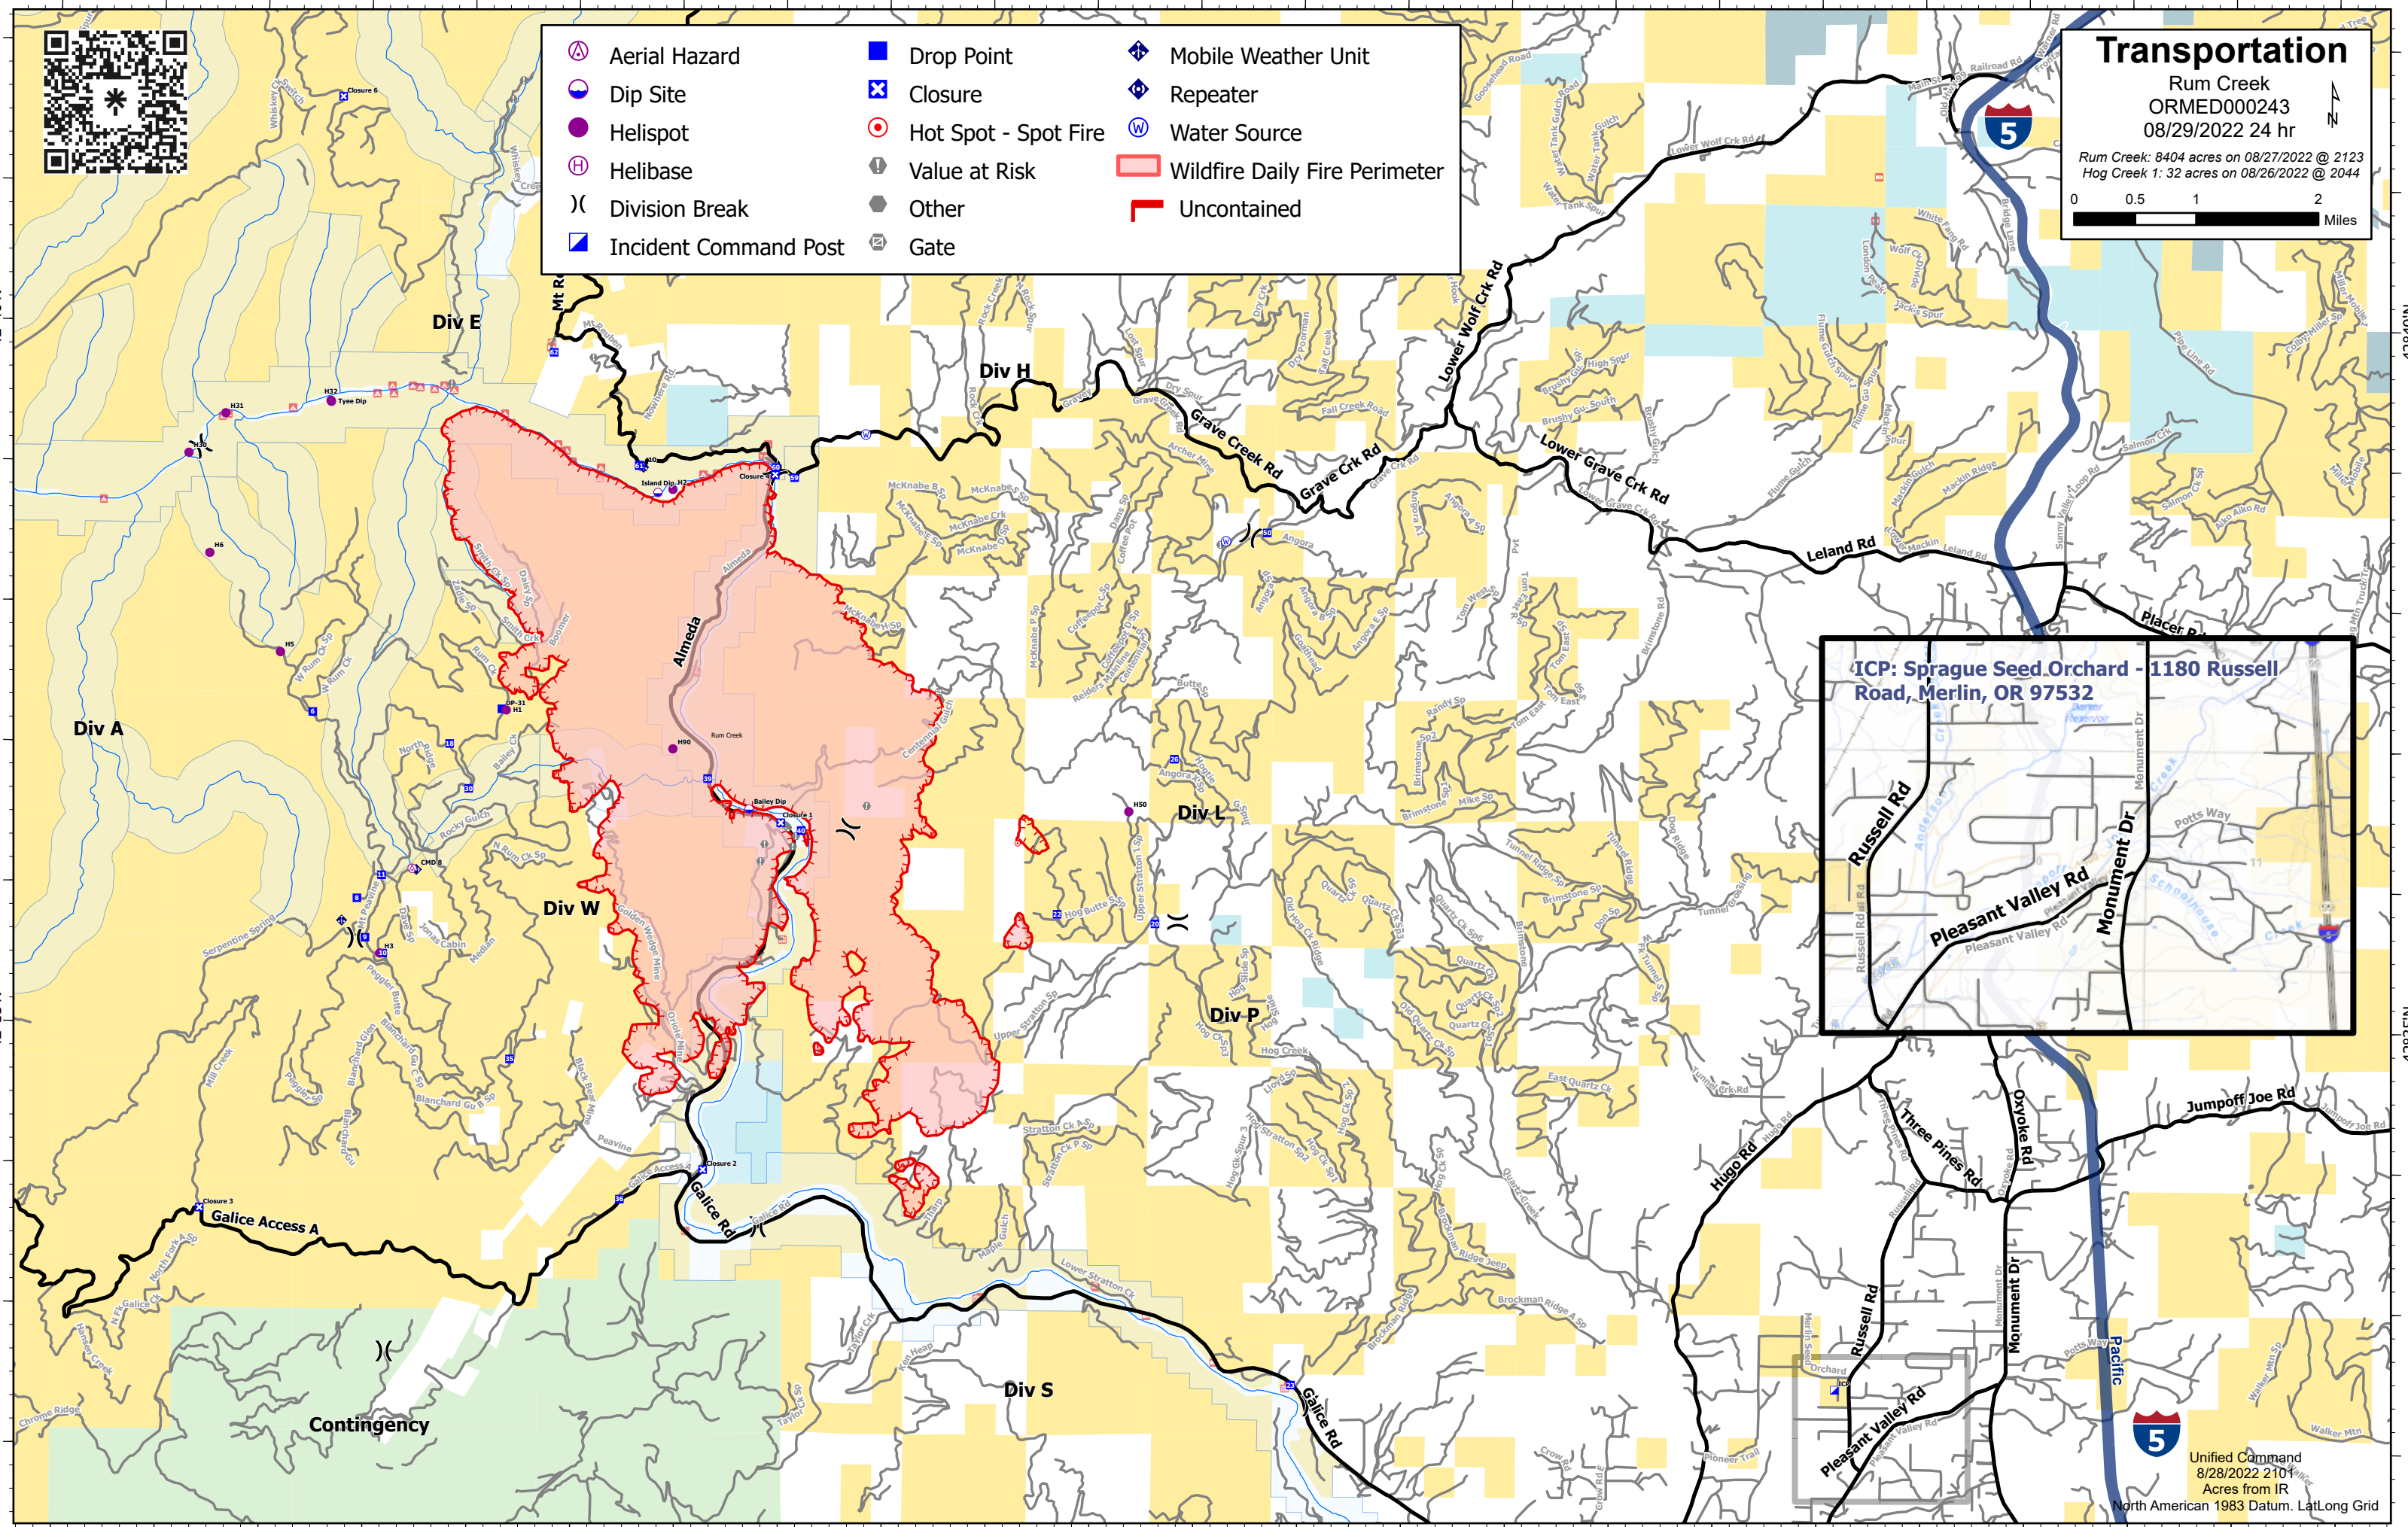

	Aerial Hazard		Drop Point		Mobile Weather Unit
	Dip Site		Closure		Repeater
	Helispot		Hot Spot - Spot Fire		Water Source
	Helibase		Value at Risk		Wildfire Daily Fire Perimeter
	Division Break		Other		Uncontained
	Incident Command Post		Gate		

Transportation

Rum Creek
ORMED000243
08/29/2022 24 hr

Rum Creek: 8404 acres on 08/27/2022 @ 2123
Hog Creek 1: 32 acres on 08/26/2022 @ 2044

0 0.5 1 2 Miles

ICP: Sprague Seed Orchard - 1180 Russell Road, Merlin, OR 97532