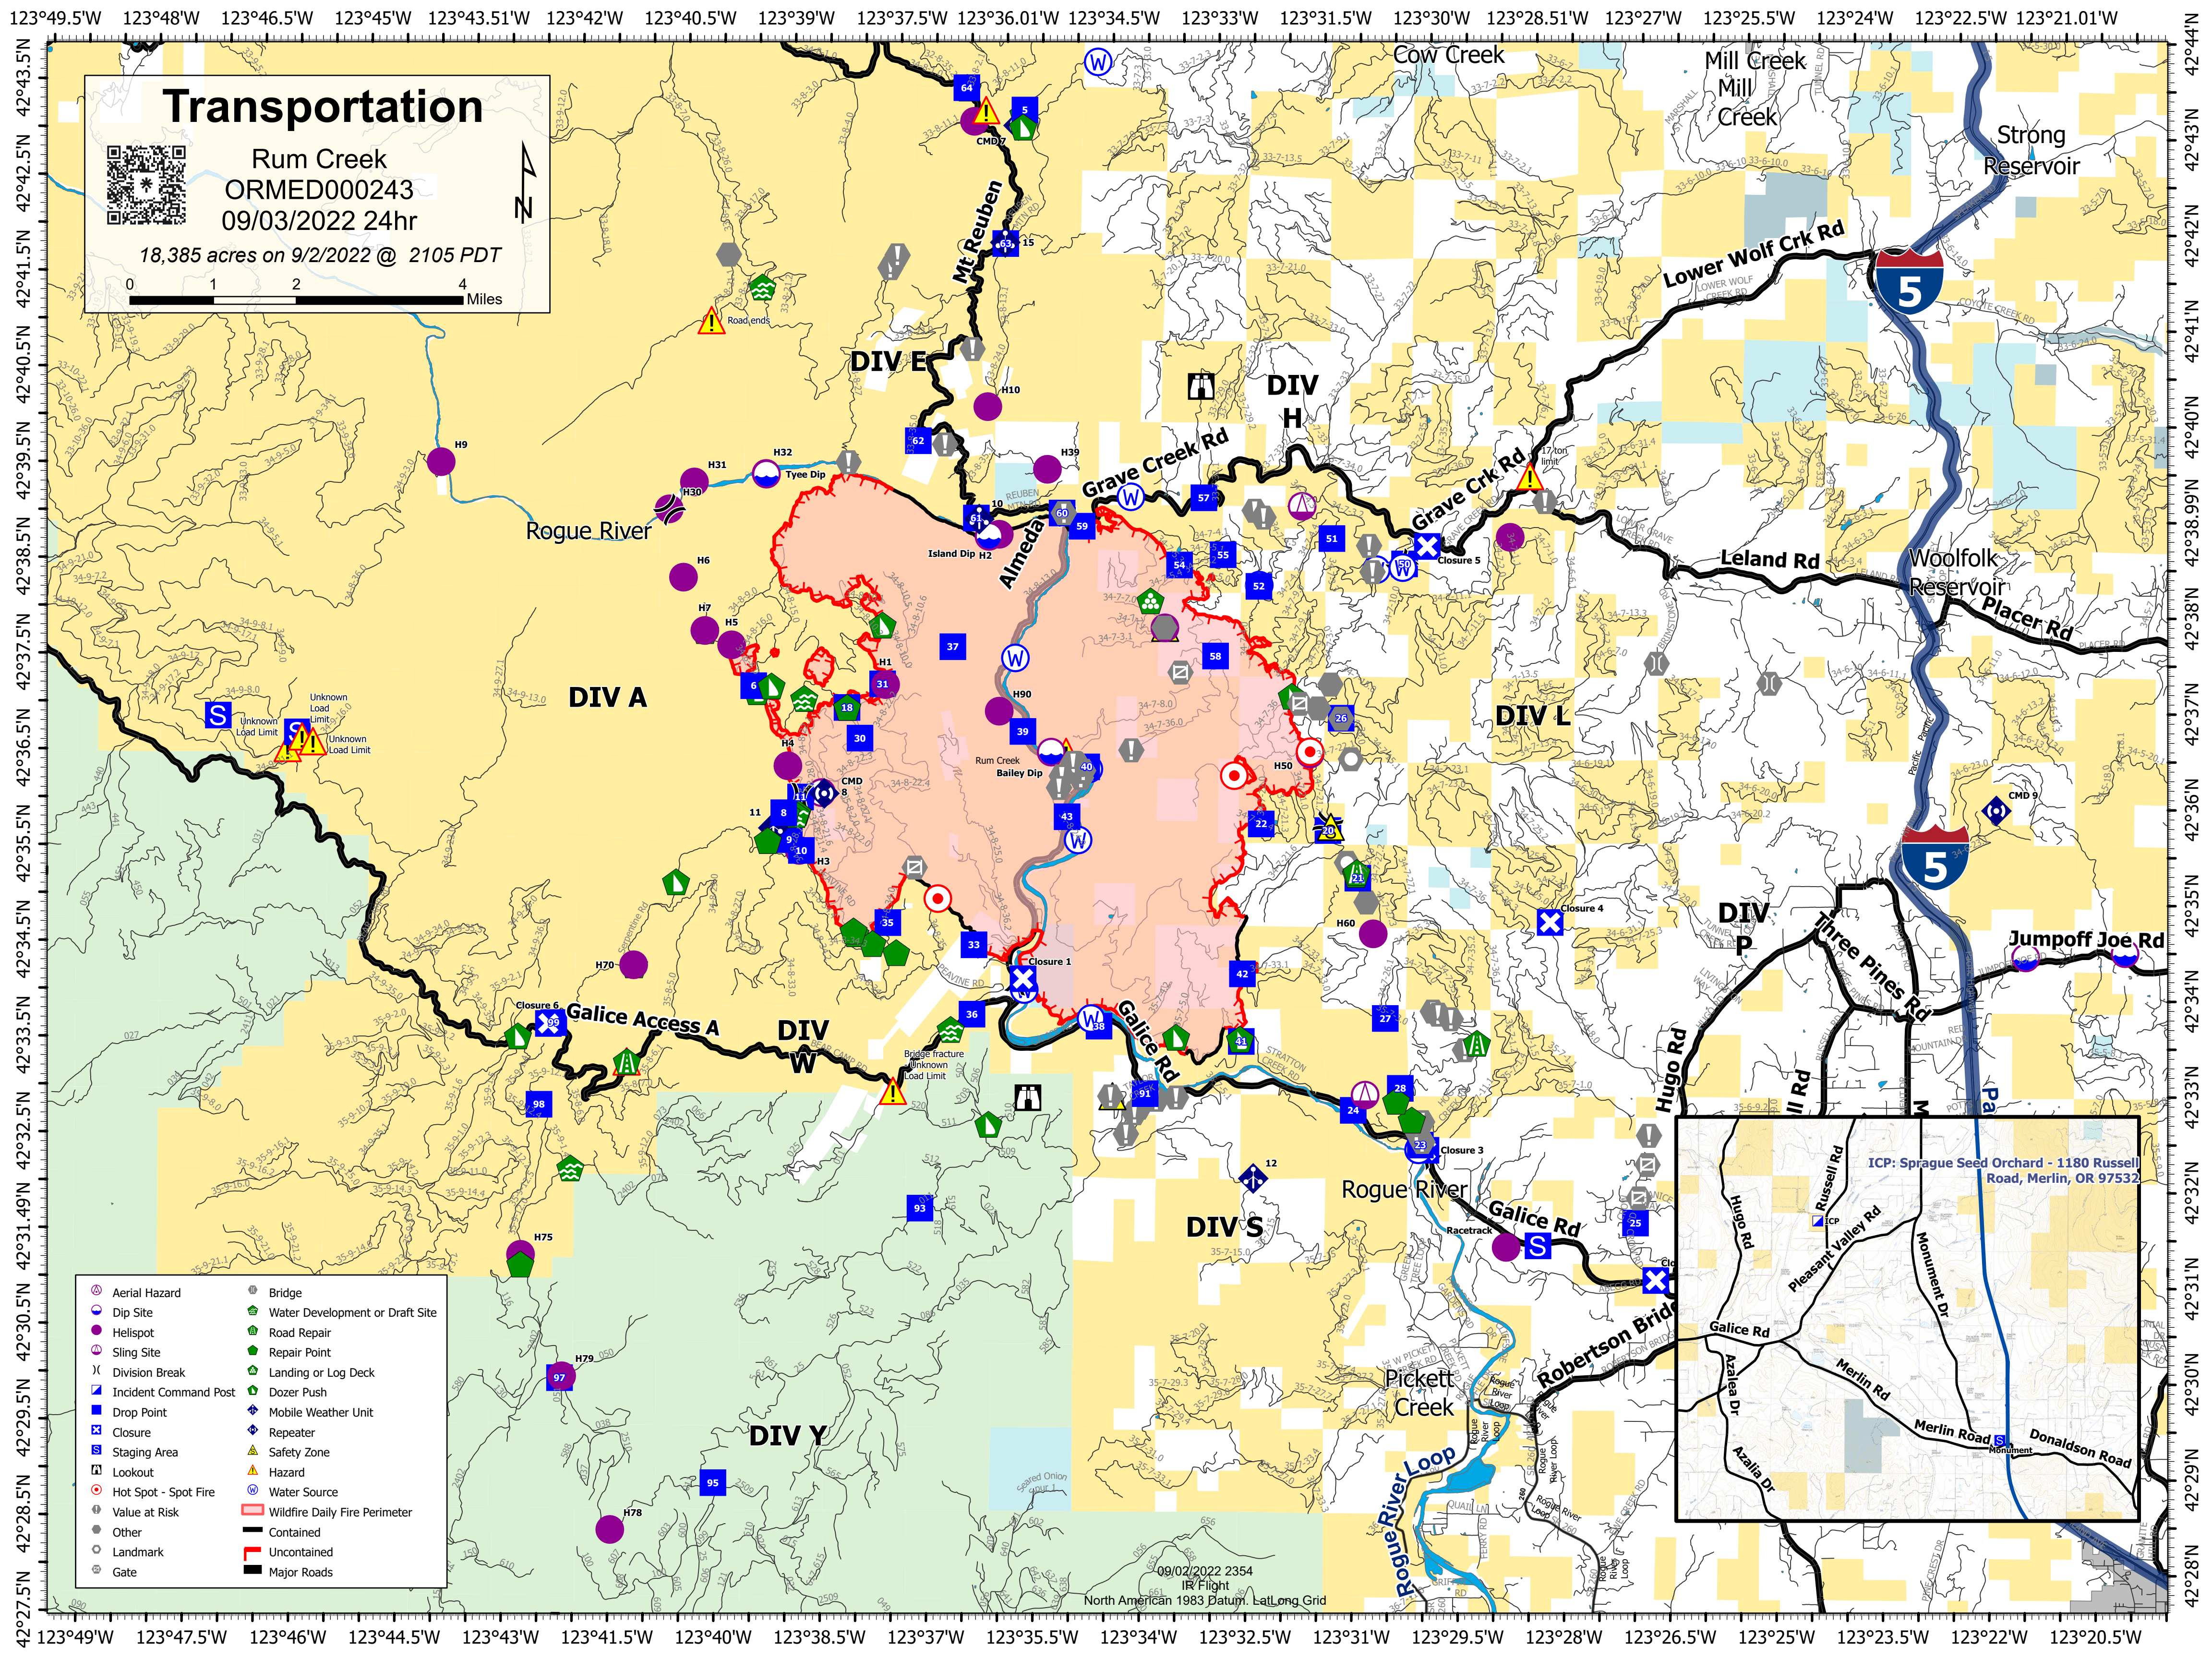

Transportation

Rum Creek
ORMED000243
09/03/2022 24hr

18,385 acres on 9/2/2022 @ 2105 PDT

ICP: Sprague Seed Orchard - 1180 Russell Road, Merlin, OR 97532

09/02/2022 2354
IR Flight
North American 1983 Datum, LatLong Grid