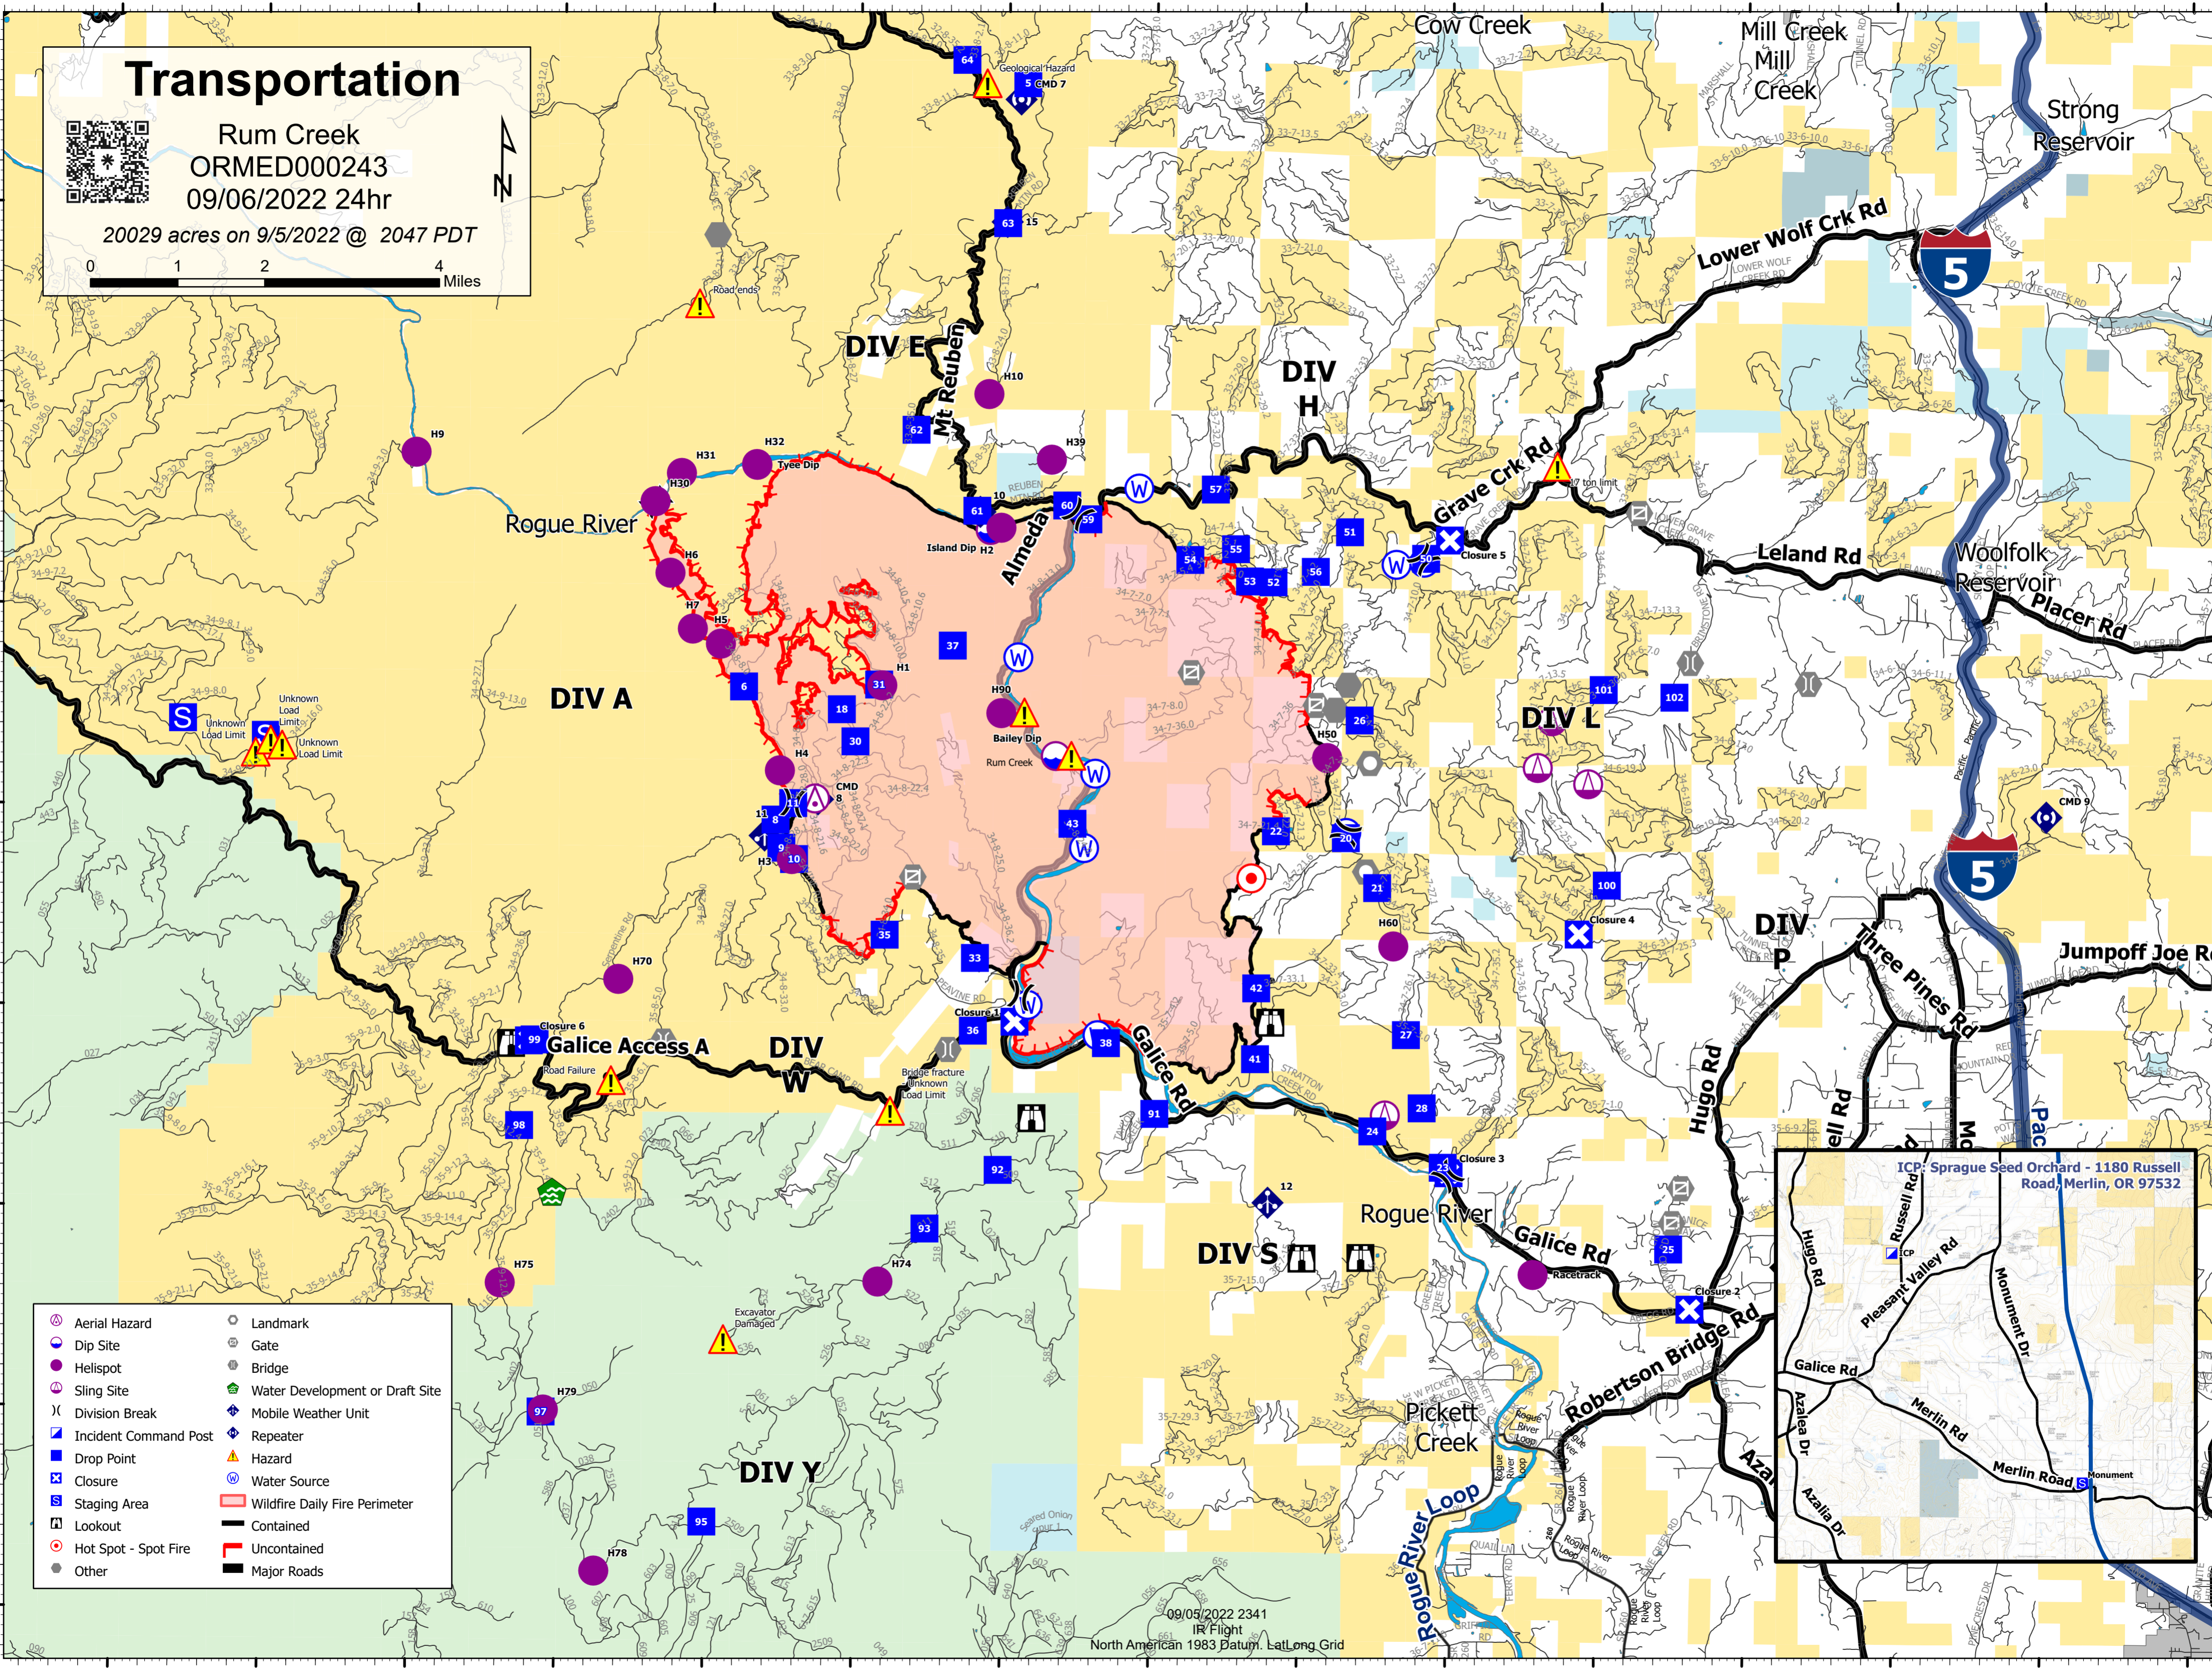

Transportation

Rum Creek
ORMED000243
09/06/2022 24hr

20029 acres on 9/5/2022 @ 2047 PDT

ICP: Sprague Seed Orchard - 1180 Russell Road, Merlin, OR 97532

09/05/2022 2341
IR Flight
North American 1983 Datum, Lat/Long Grid