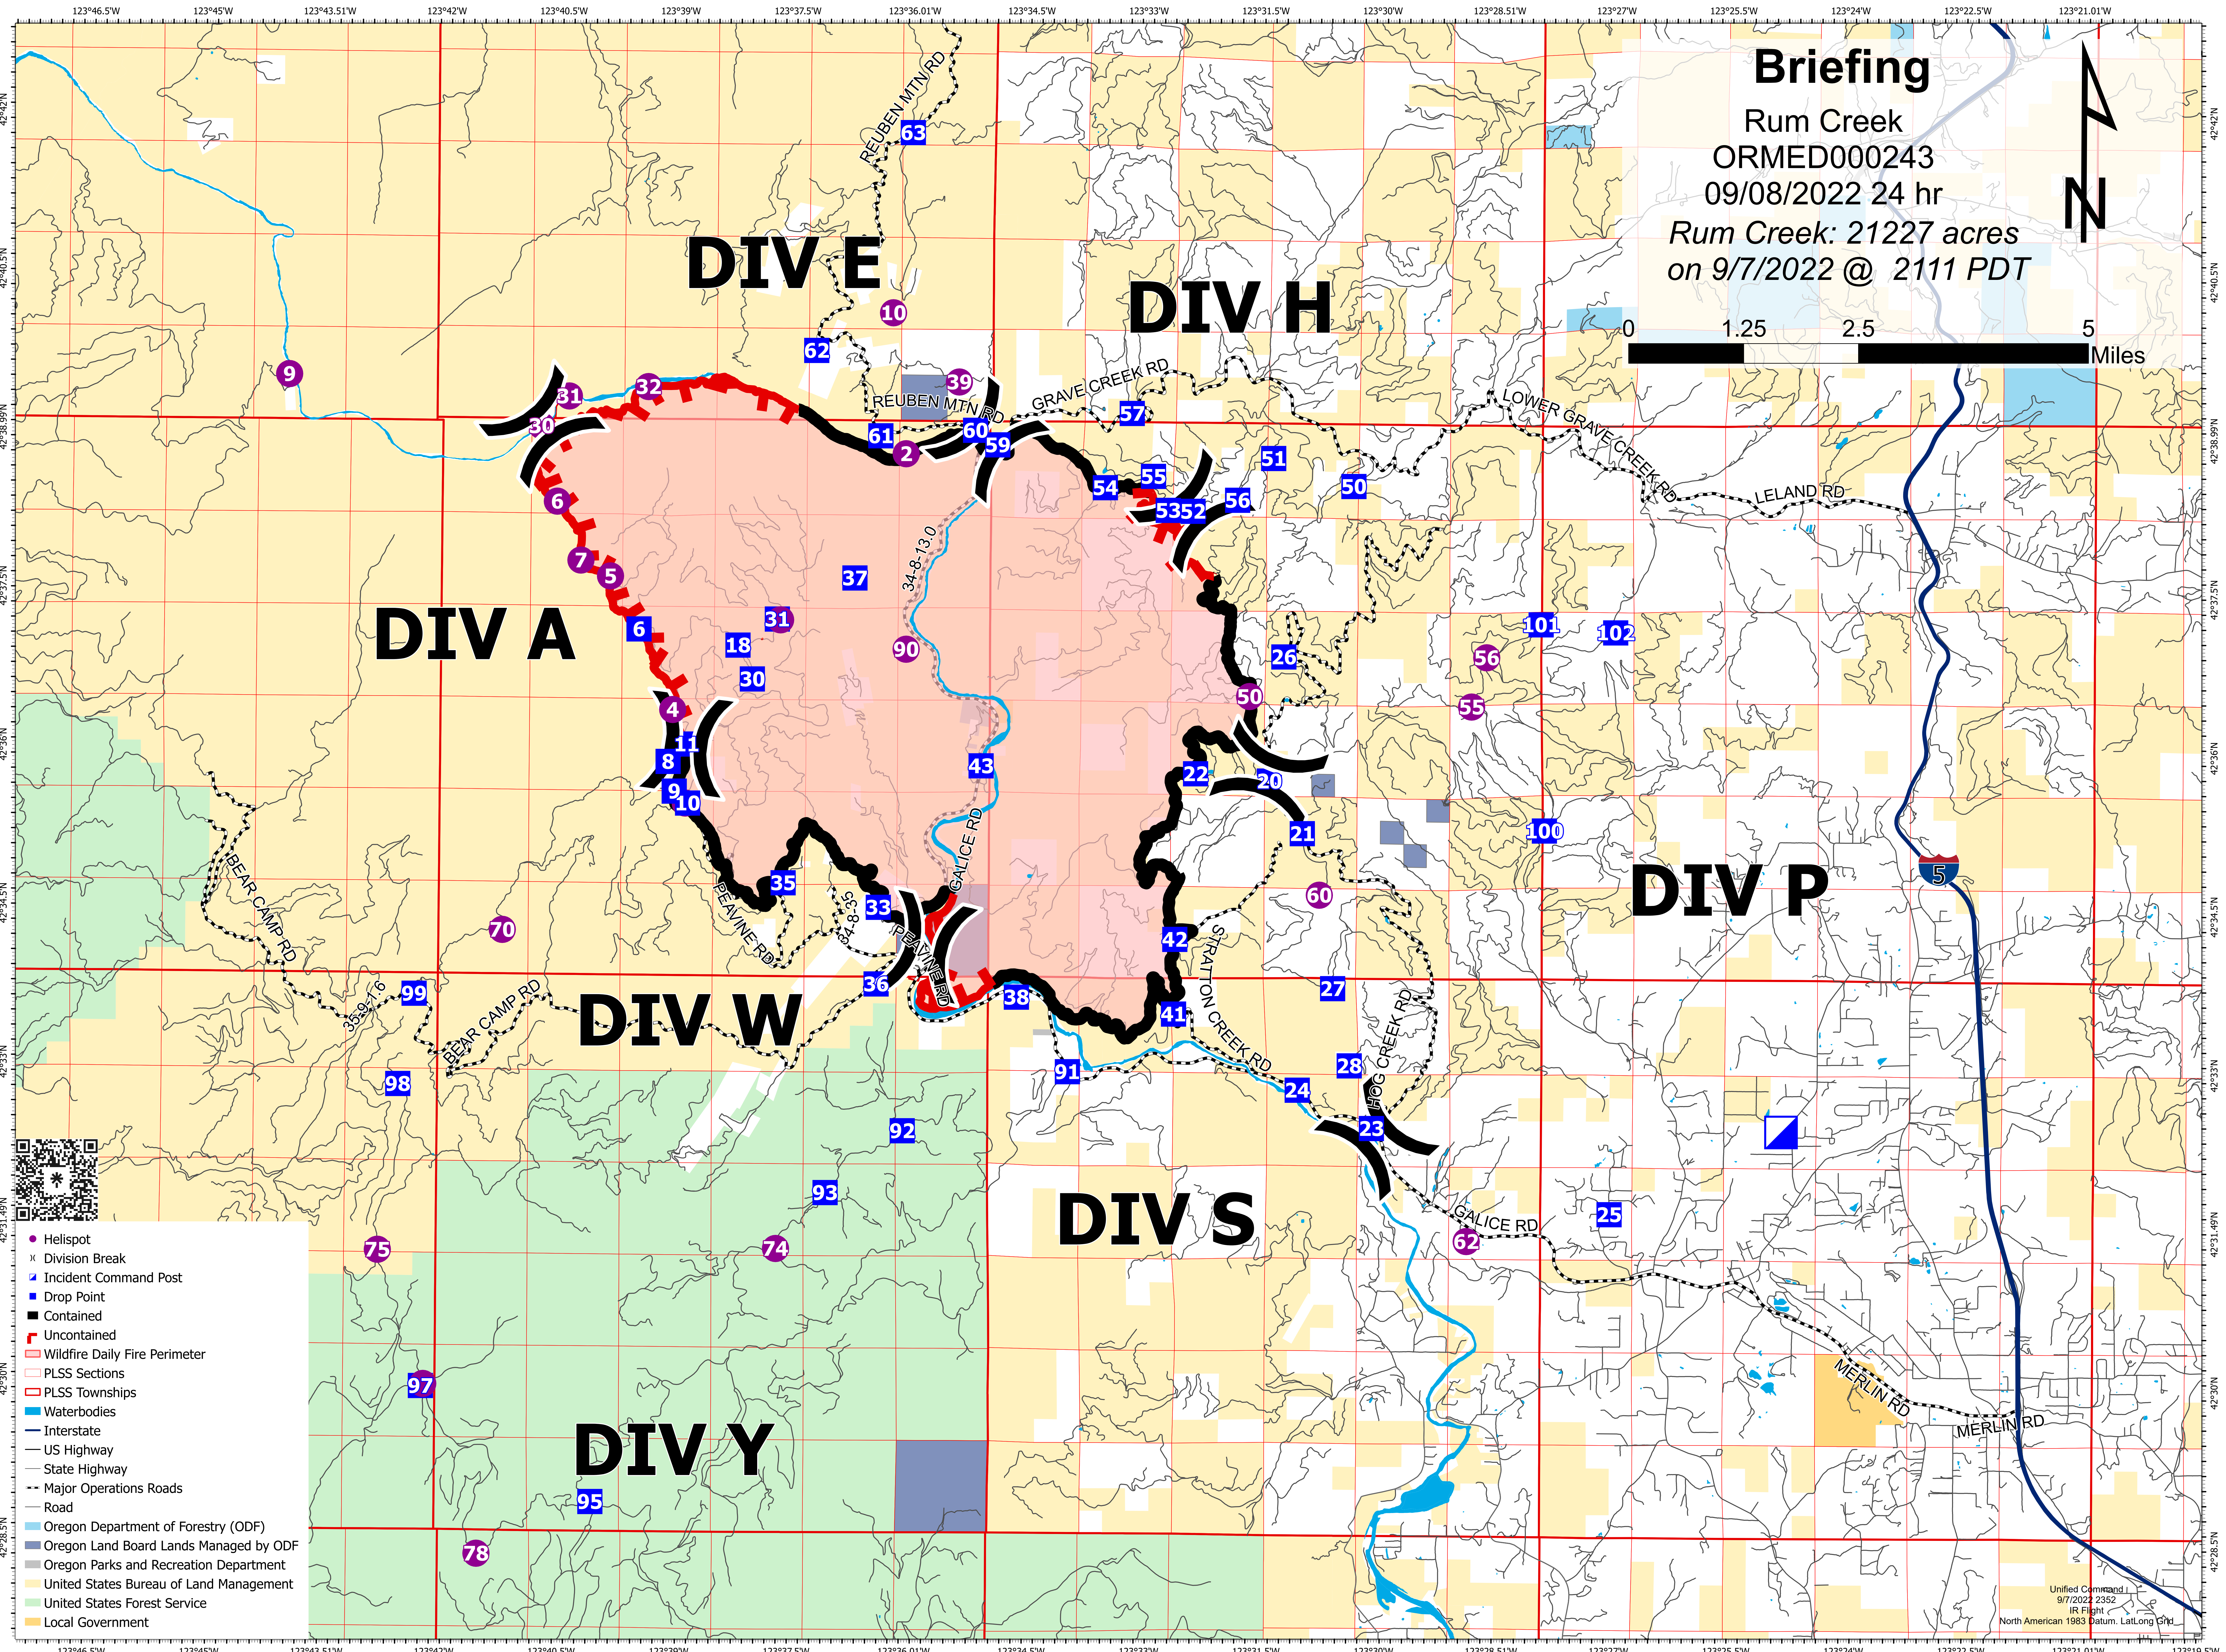

# Briefing

Rum Creek  
ORMED000243  
09/08/2022 24 hr  
Rum Creek: 21227 acres  
on 9/7/2022 @ 2111 PDT

- Helispot
- × Division Break
- Incident Command Post
- Drop Point
- Contained
- Uncontained
- Wildfire Daily Fire Perimeter
- PLSS Sections
- PLSS Townships
- Waterbodies
- Interstate
- US Highway
- State Highway
- Major Operations Roads
- Road
- Oregon Department of Forestry (ODF)
- Oregon Land Board Lands Managed by ODF
- Oregon Parks and Recreation Department
- United States Bureau of Land Management
- United States Forest Service
- Local Government