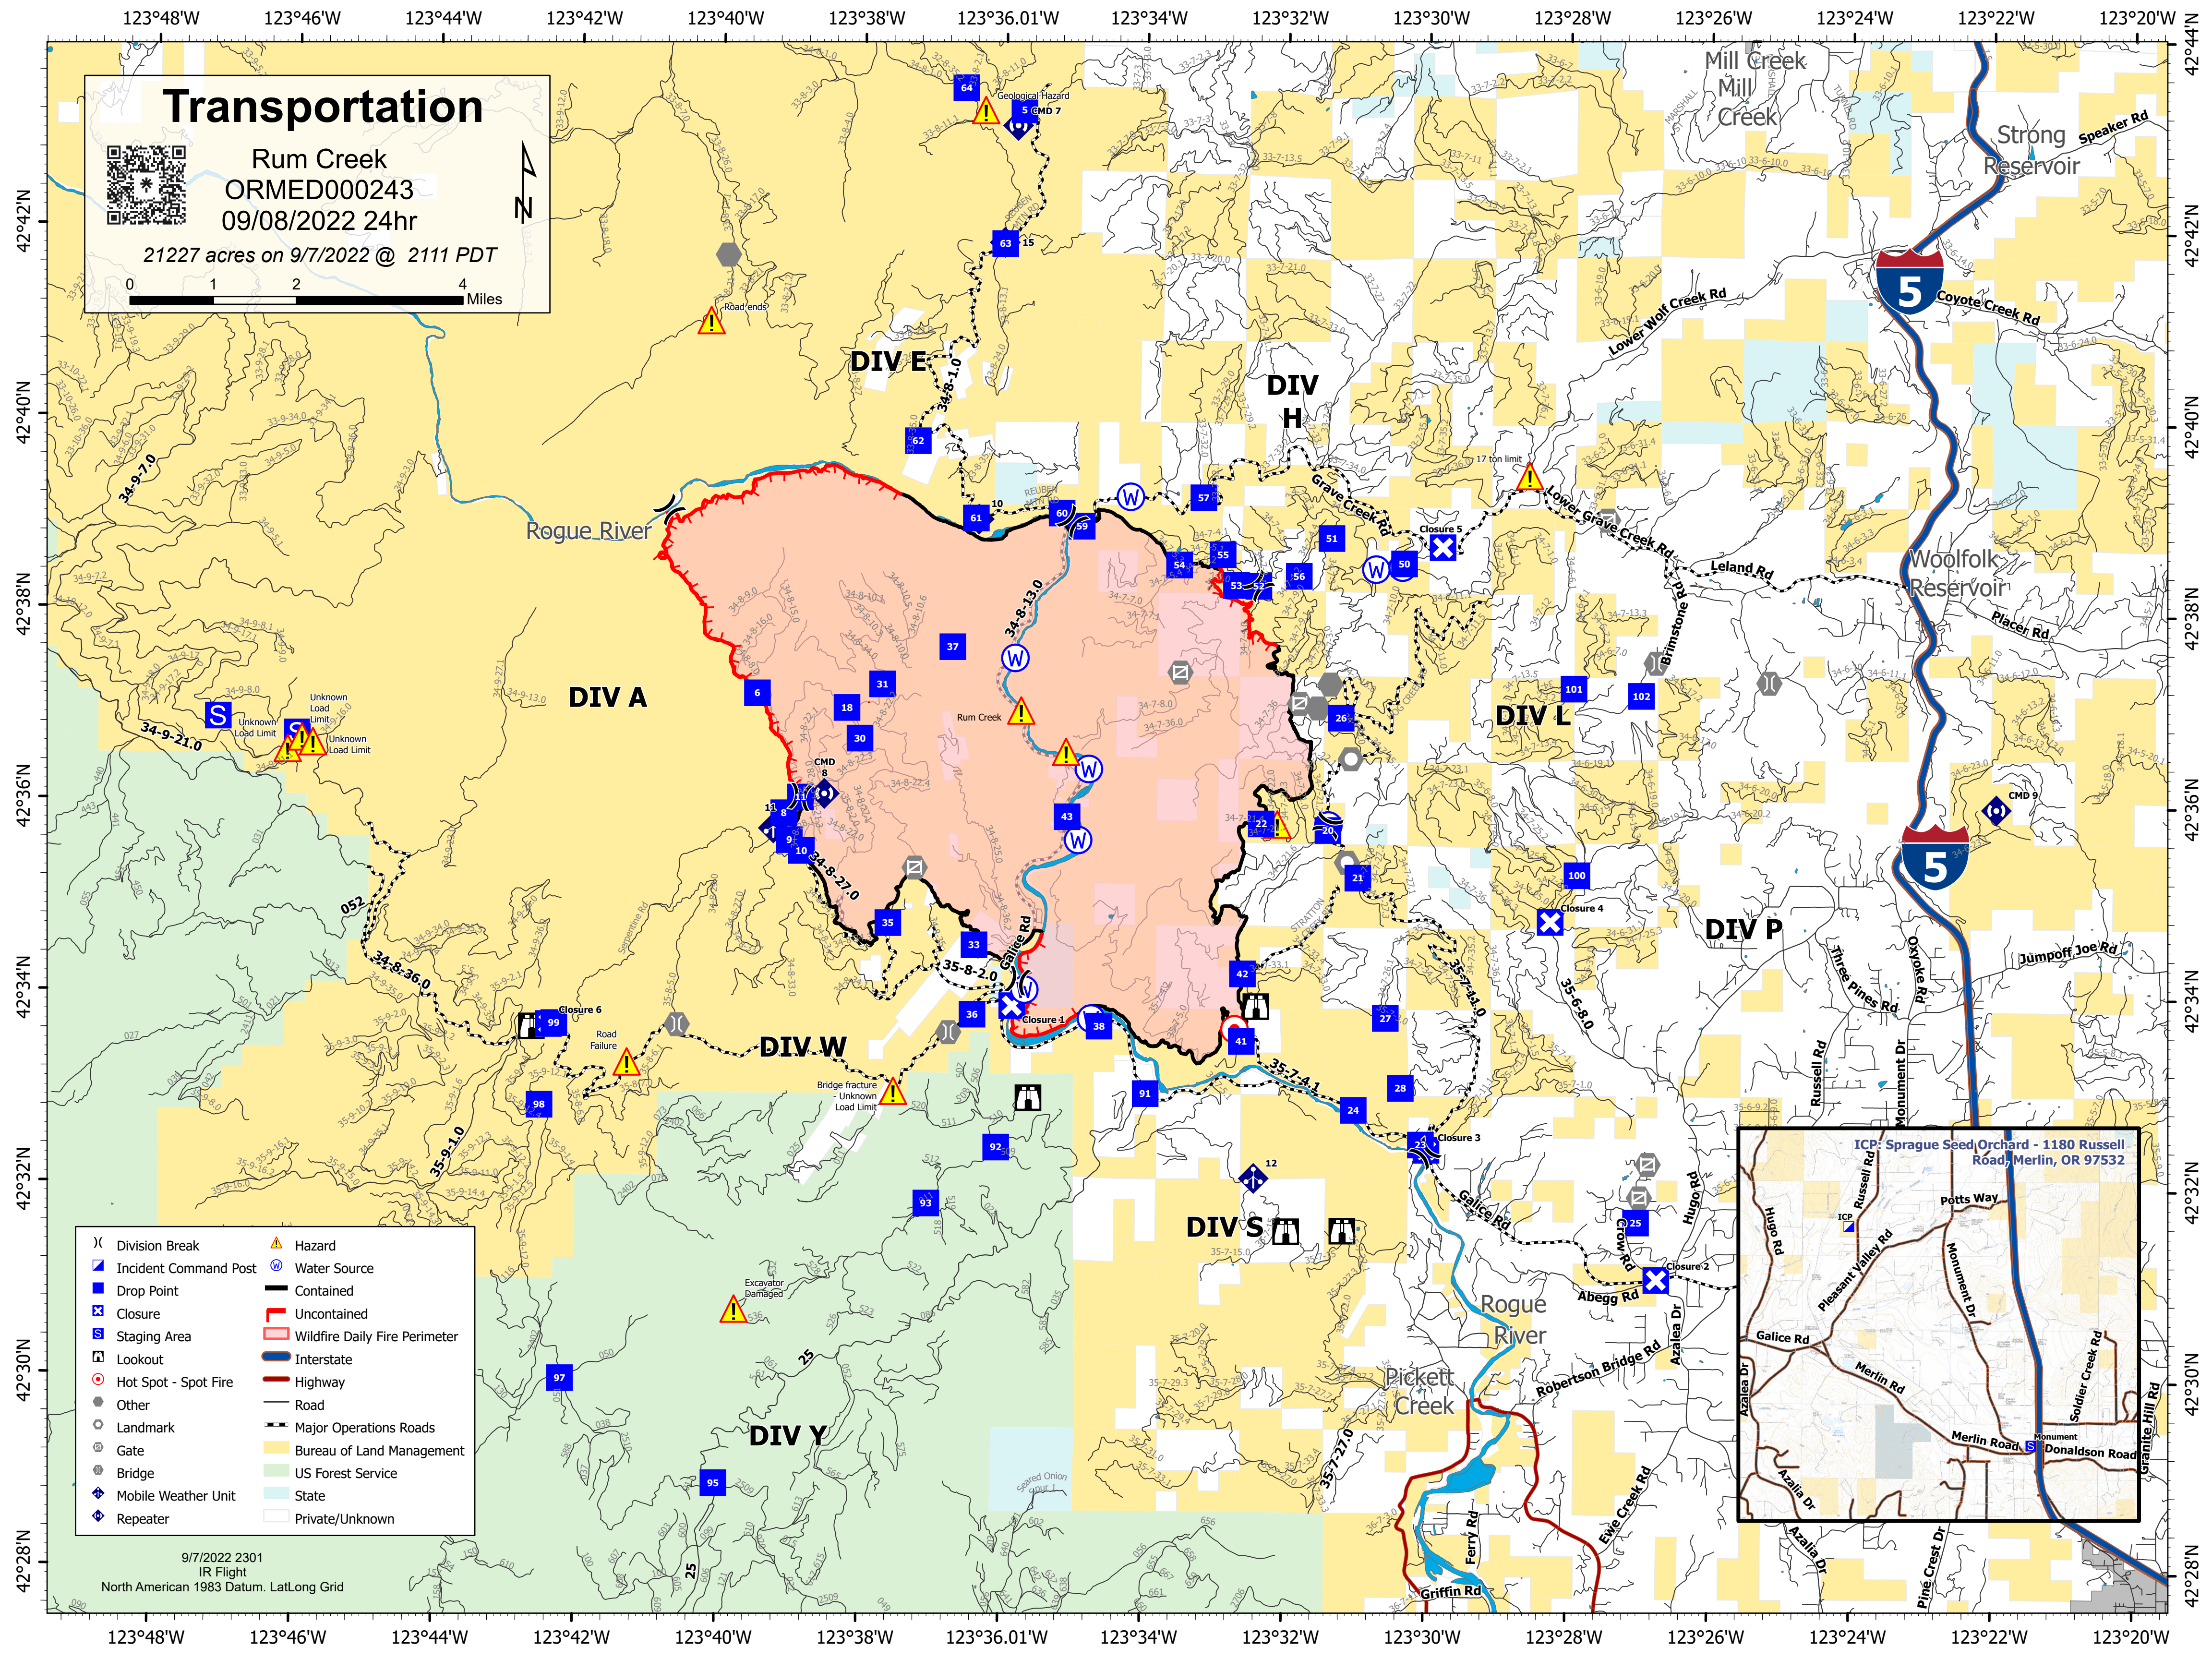

Transportation

Rum Creek
ORMED000243
09/08/2022 24hr

21227 acres on 9/7/2022 @ 2111 PDT

- | | | | |
|-----|-----------------------|---|-------------------------------|
| (X) | Division Break | ⚠ | Hazard |
| 📍 | Incident Command Post | 🌊 | Water Source |
| 📍 | Drop Point | 🚧 | Contained |
| 🚧 | Closure | 🚧 | Uncontained |
| 📍 | Staging Area | 🔥 | Wildfire Daily Fire Perimeter |
| 📍 | Lookout | 🛣 | Interstate |
| 📍 | Hot Spot - Spot Fire | 🛣 | Highway |
| 📍 | Other | 🛣 | Road |
| 📍 | Landmark | 🛣 | Major Operations Roads |
| 📍 | Gate | 🛣 | Bureau of Land Management |
| 📍 | Bridge | 🛣 | US Forest Service |
| 📍 | Mobile Weather Unit | 🛣 | State |
| 📍 | Repeater | 🛣 | Private/Unknown |

9/7/2022 2301
IR Flight
North American 1983 Datum, LatLong Grid

ICP: Sprague Seed Orchard - 1180 Russell Road, Merlin, OR 97532