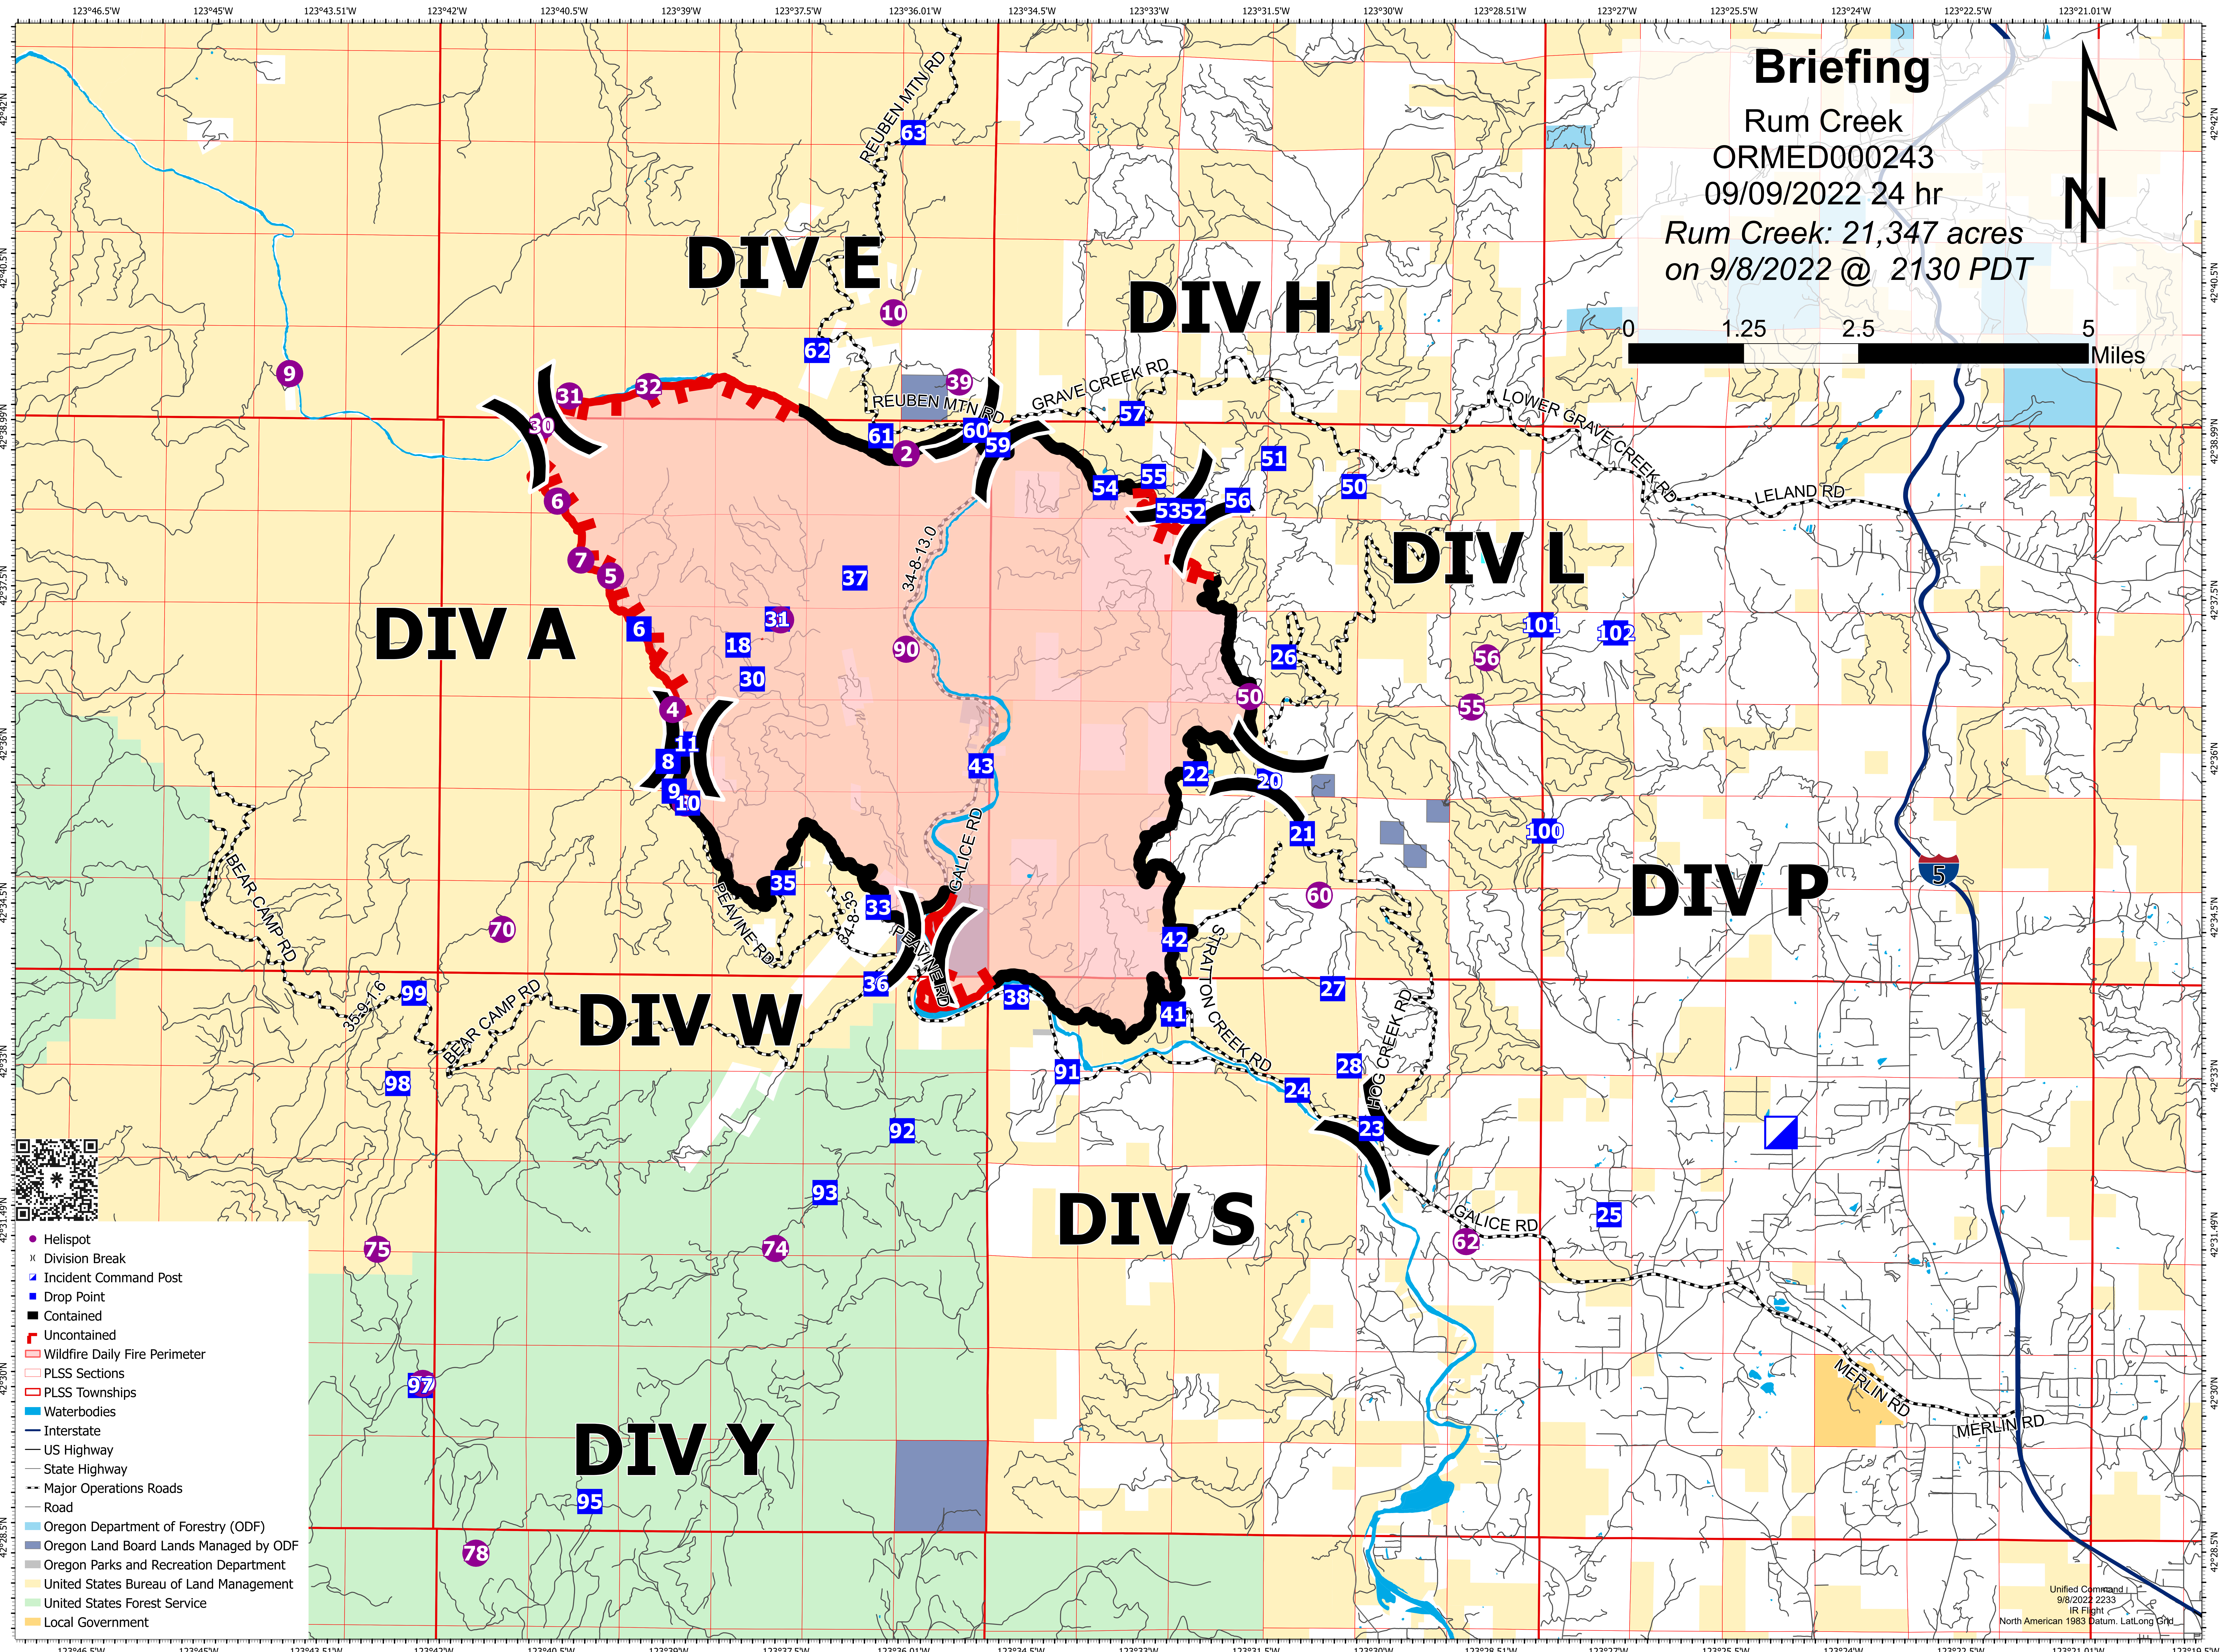

Briefing

Rum Creek
ORMED000243
09/09/2022 24 hr
Rum Creek: 21,347 acres
on 9/8/2022 @ 2130 PDT

- Helispot
- × Division Break
- Incident Command Post
- Drop Point
- Contained
- Uncontained
- Wildfire Daily Fire Perimeter
- PLSS Sections
- PLSS Townships
- Waterbodies
- Interstate
- US Highway
- State Highway
- Major Operations Roads
- Road
- Oregon Department of Forestry (ODF)
- Oregon Land Board Lands Managed by ODF
- Oregon Parks and Recreation Department
- United States Bureau of Land Management
- United States Forest Service
- Local Government