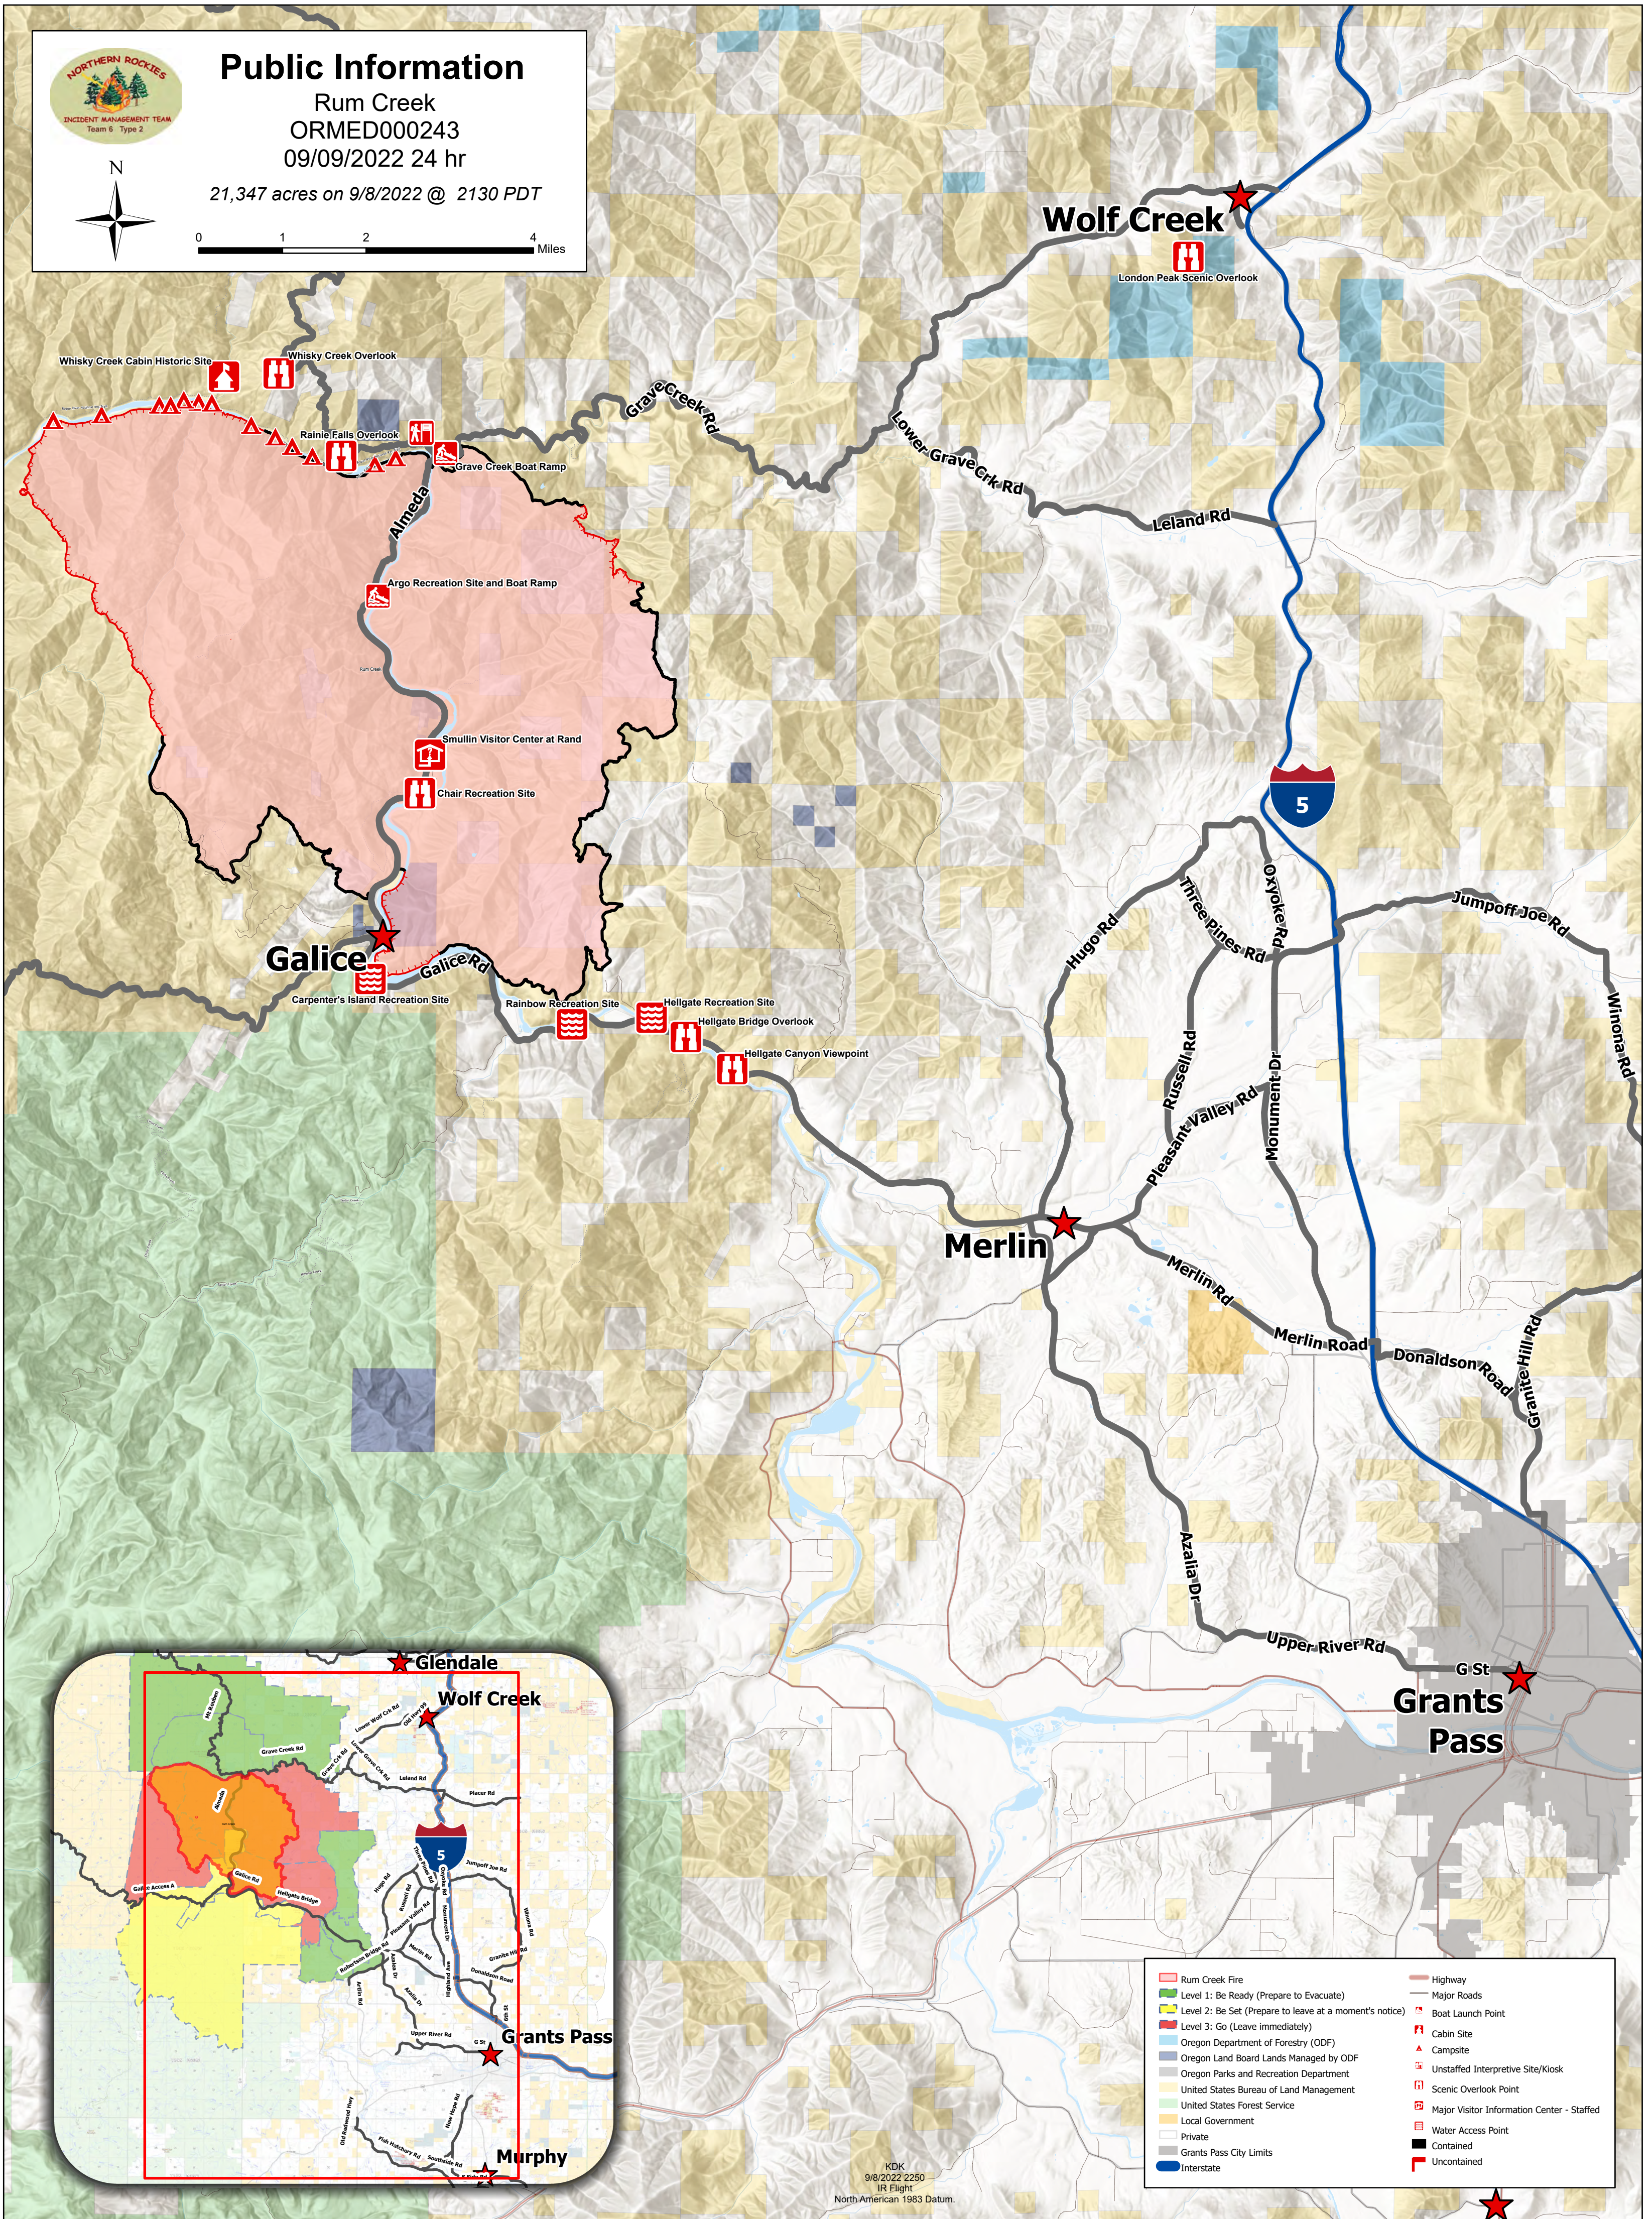

# Public Information

Rum Creek  
ORMED000243  
09/09/2022 24 hr

21,347 acres on 9/8/2022 @ 2130 PDT

0 1 2 4 Miles

Whisky Creek Cabin Historic Site  
Whisky Creek Overlook  
Rainie Falls Overlook  
Grave Creek Boat Ramp  
Almecha  
Argo Recreation Site and Boat Ramp  
Smullin Visitor Center at Rand  
Chair Recreation Site  
Galice  
Carpenter's Island Recreation Site  
Rainbow Recreation Site  
Hellgate Recreation Site  
Hellgate Bridge Overlook  
Hellgate Canyon Viewpoint

Wolf Creek

London Peak Scenic Overlook

Merlin

Grants Pass

Rum Creek Fire	Highway
Level 1: Be Ready (Prepare to Evacuate)	Major Roads
Level 2: Be Set (Prepare to leave at a moment's notice)	Boat Launch Point
Level 3: Go (Leave immediately)	Cabin Site
Oregon Department of Forestry (ODF)	Campsite
Oregon Land Board Lands Managed by ODF	Unstaffed Interpretive Site/Kiosk
Oregon Parks and Recreation Department	Scenic Overlook Point
United States Bureau of Land Management	Major Visitor Information Center - Staffed
United States Forest Service	Water Access Point
Local Government	Contained
Private	Uncontained
Grants Pass City Limits	
Interstate	

KDK  
9/8/2022 2250  
IR Flight  
North American 1983 Datum.