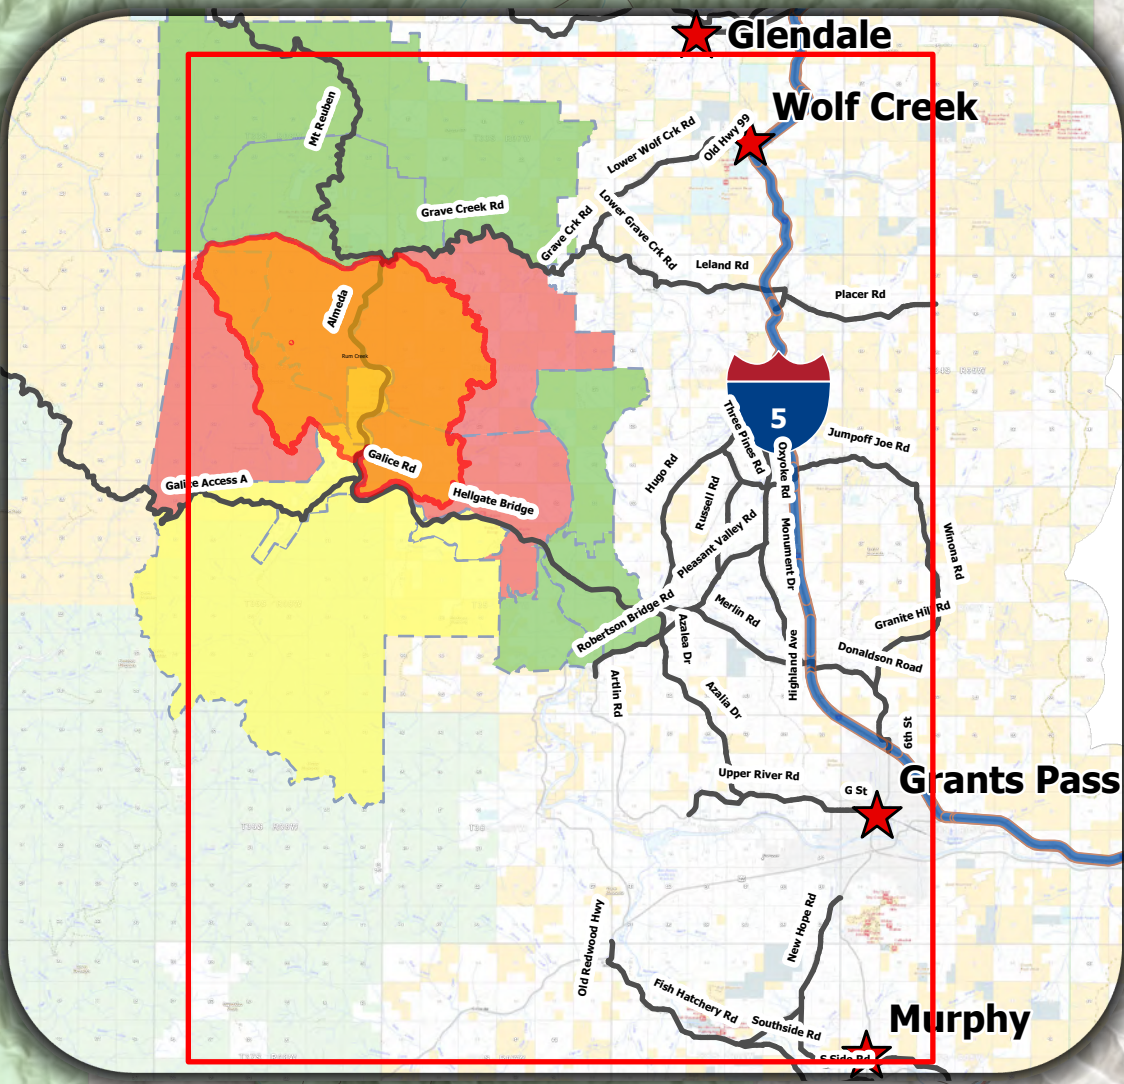

# Public Information

Rum Creek  
ORMED000243  
09/09/2022 24 hr

21,347 acres on 9/8/2022 @ 2130 PDT

0 1 2 4 Miles

Whisky Creek Cabin Historic Site  
Whisky Creek Overlook  
Rainie Falls Overlook  
Grave Creek Boat Ramp  
Almecha  
Argo Recreation Site and Boat Ramp  
Smullin Visitor Center at Rand  
Chair Recreation Site  
Galice  
Carpenter's Island Recreation Site  
Rainbow Recreation Site  
Hellgate Recreation Site  
Hellgate Bridge Overlook  
Hellgate Canyon Viewpoint

Wolf Creek

London Peak Scenic Overlook

Merlin

Grants Pass

Rum Creek Fire	Highway
Level 1: Be Ready (Prepare to Evacuate)	Major Roads
Level 2: Be Set (Prepare to leave at a moment's notice)	Boat Launch Point
Level 3: Go (Leave immediately)	Cabin Site
Oregon Department of Forestry (ODF)	Campsite
Oregon Land Board Lands Managed by ODF	Unstaffed Interpretive Site/Kiosk
Oregon Parks and Recreation Department	Scenic Overlook Point
United States Bureau of Land Management	Major Visitor Information Center - Staffed
United States Forest Service	Water Access Point
Local Government	Contained
Private	Uncontained
Grants Pass City Limits	
Interstate	

KDK  
9/8/2022 2250  
IR Flight  
North American 1983 Datum.