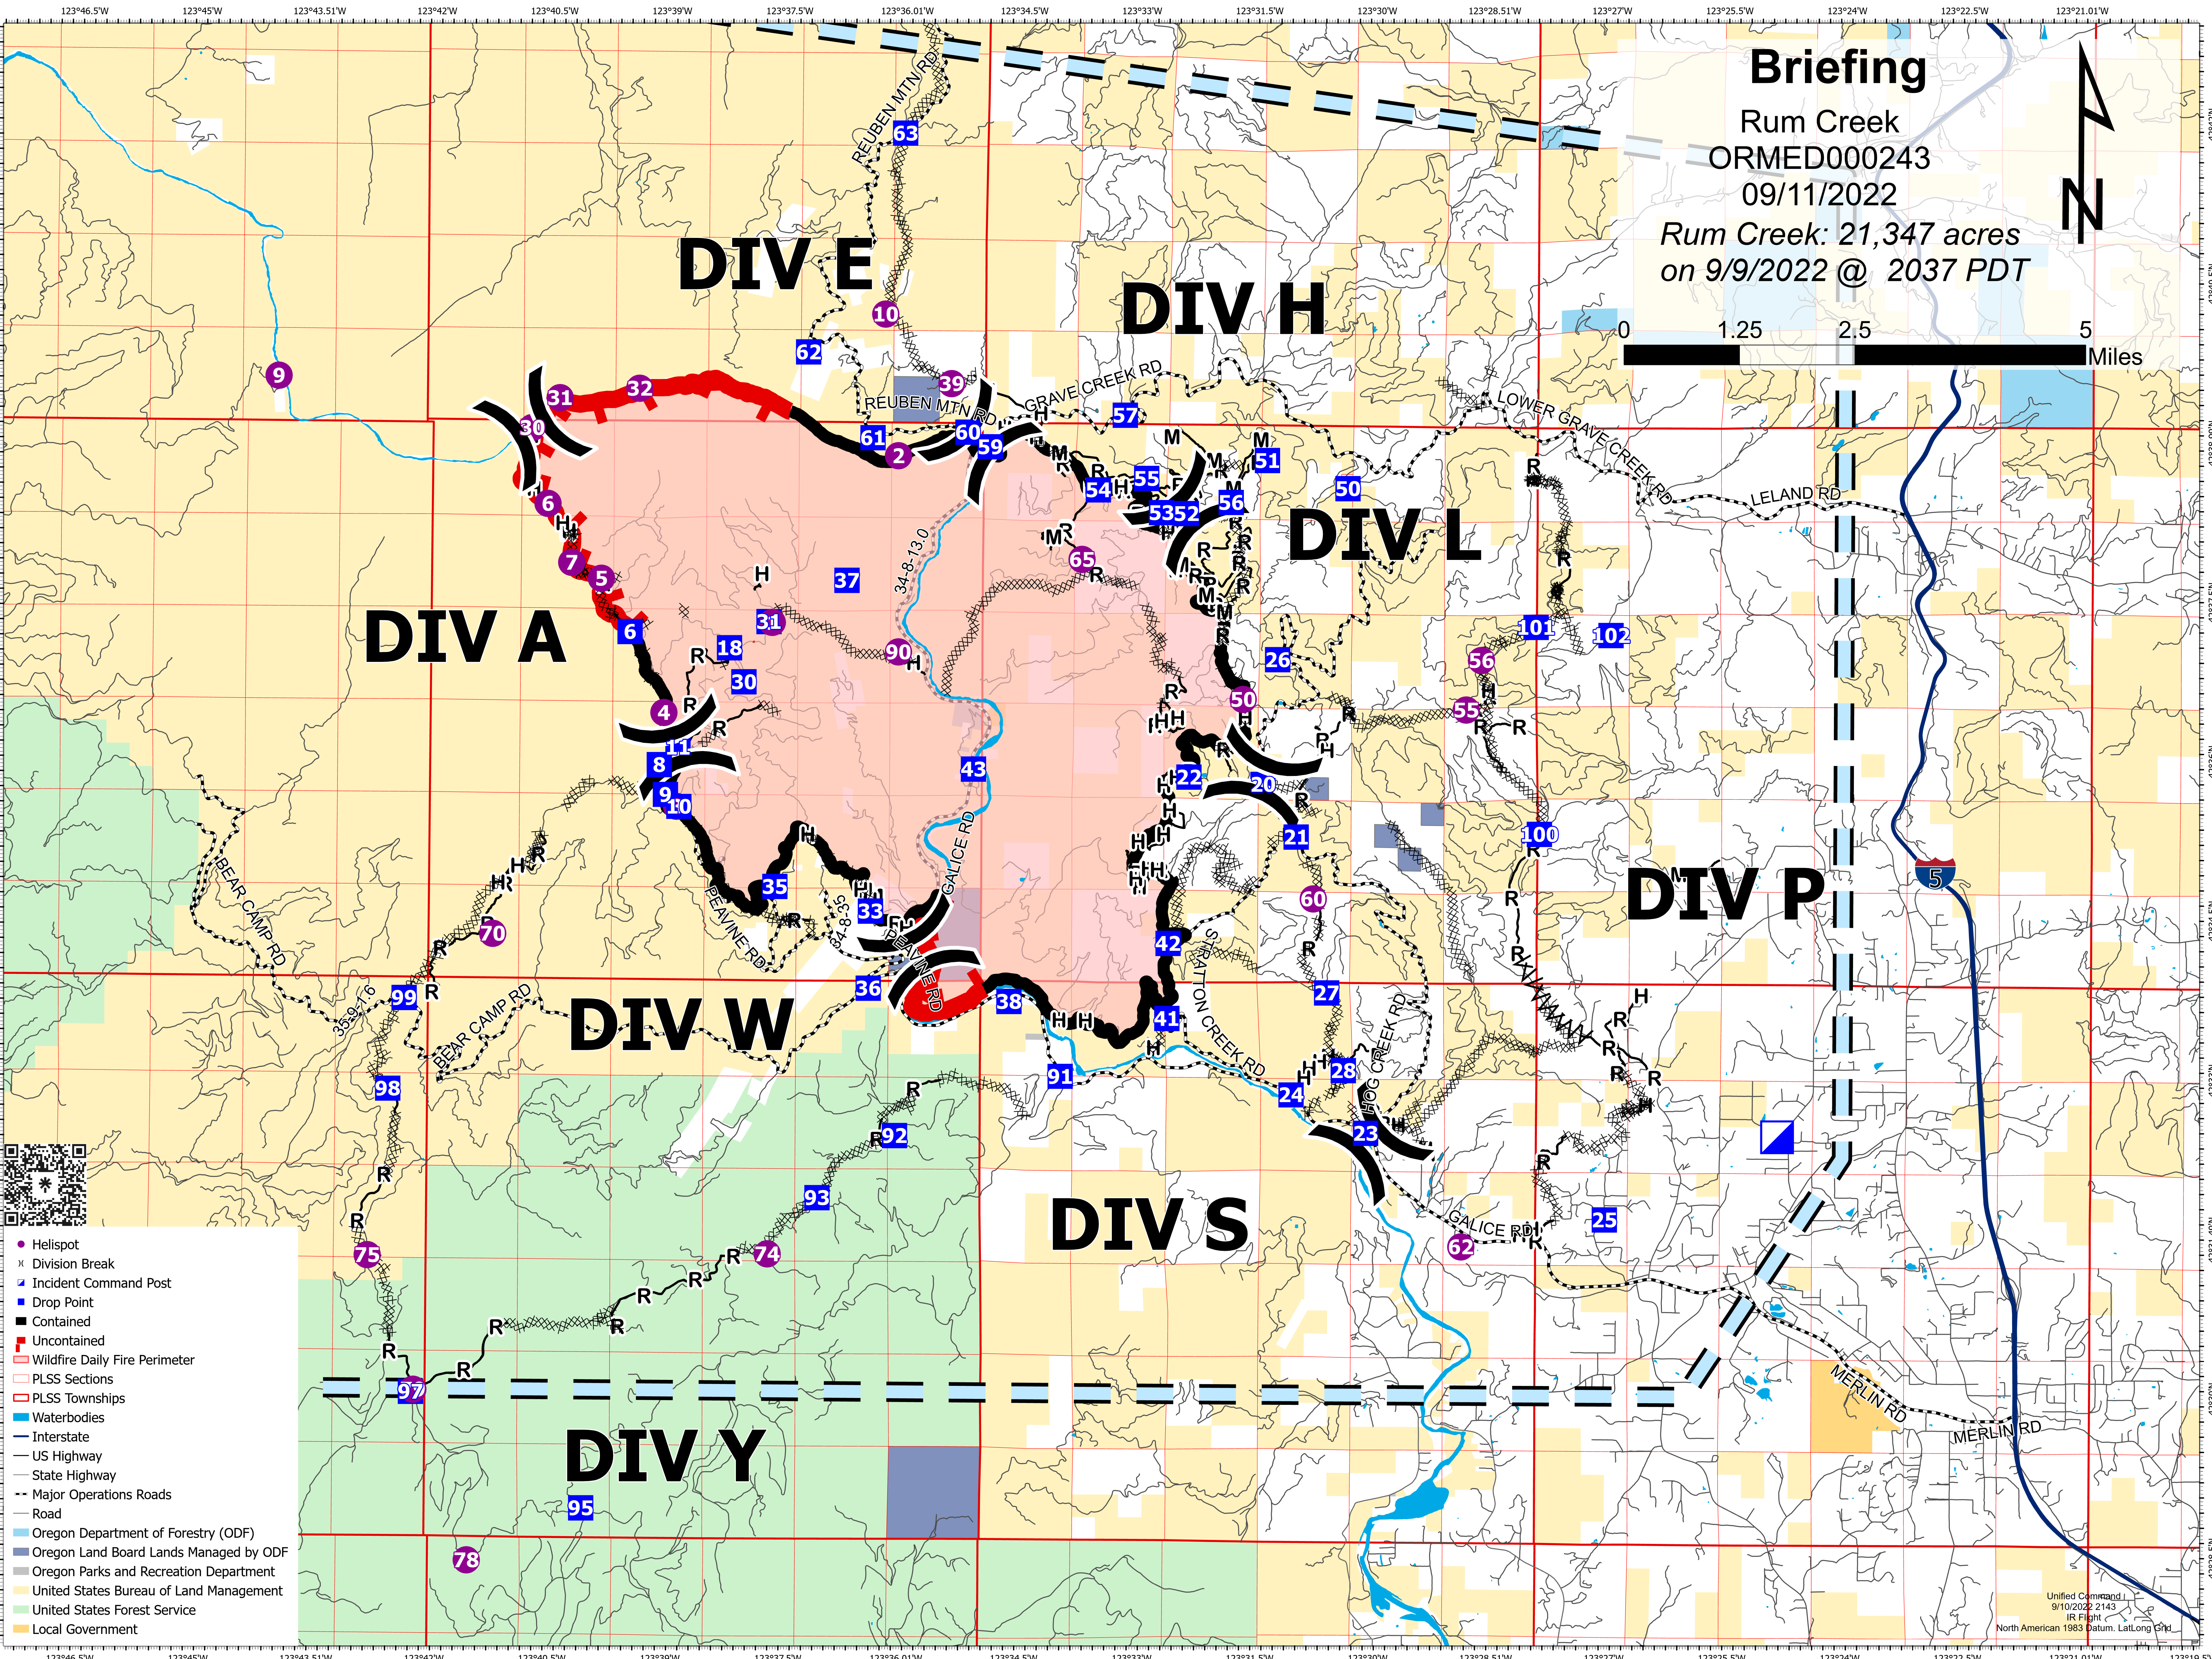

Briefing

Rum Creek
ORMED000243

09/11/2022

Rum Creek: 21,347 acres
on 9/9/2022 @ 2037 PDT

- Helispot
- × Division Break
- Incident Command Post
- Drop Point
- Contained
- Uncontained
- Wildfire Daily Fire Perimeter
- PLSS Sections
- PLSS Townships
- Waterbodies
- Interstate
- US Highway
- State Highway
- Major Operations Roads
- Road
- Oregon Department of Forestry (ODF)
- Oregon Land Board Lands Managed by ODF
- Oregon Parks and Recreation Department
- United States Bureau of Land Management
- United States Forest Service
- Local Government