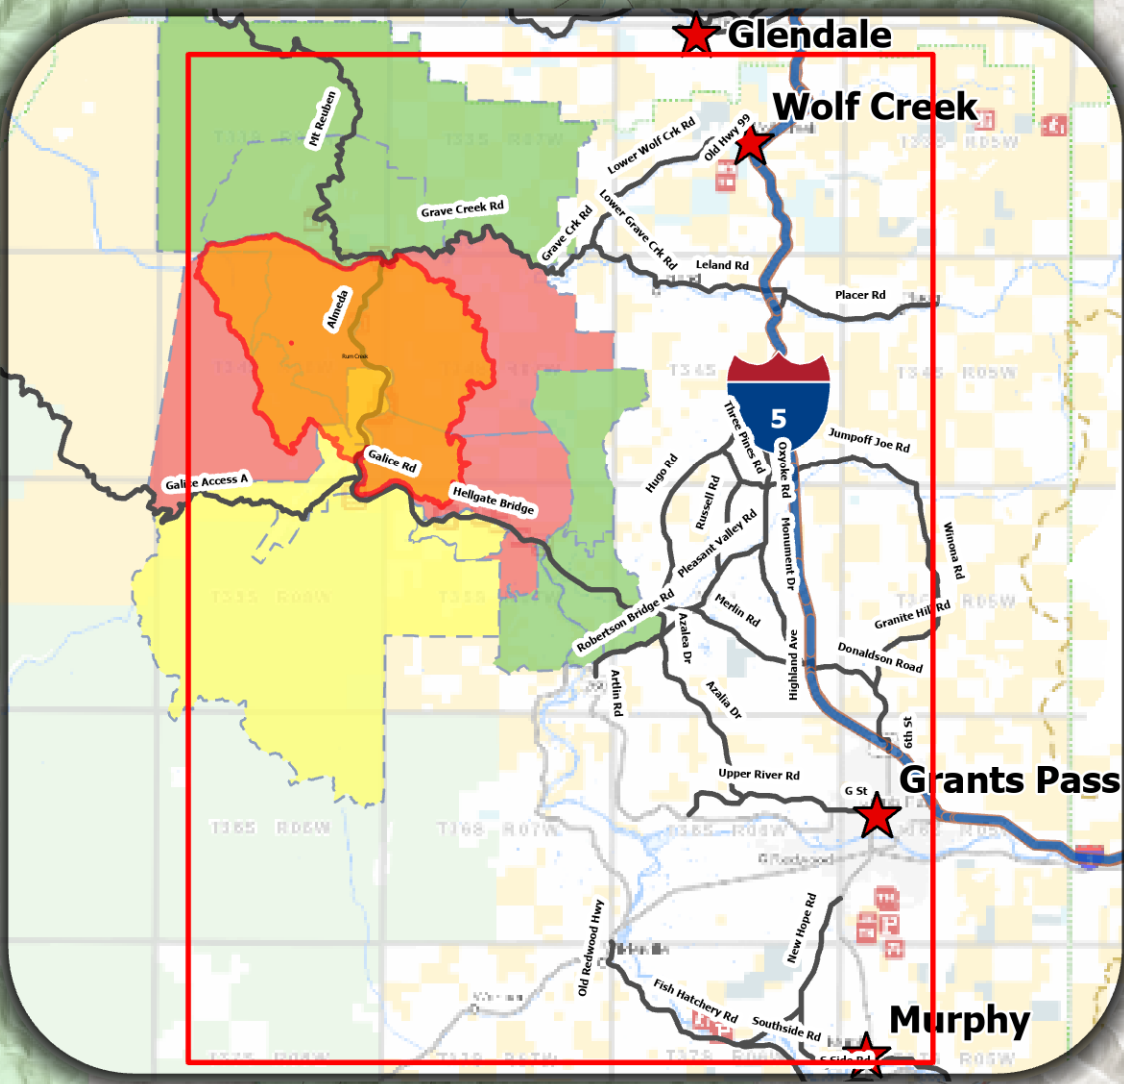

Public Information

Rum Creek
ORMED000243
09/11/2022

21,347 acres on 9/9/2022 @ 2037 PDT

0 1 2 4 Miles

Whisky Creek Cabin Historic Site
Whisky Creek Overlook
Rainie Falls Overlook
Grave Creek Boat Ramp
Almecha
Argo Recreation Site and Boat Ramp
Smullin Visitor Center at Rand
Chair Recreation Site
Galice
Carpenter's Island Recreation Site
Rainbow Recreation Site
Hellgate Recreation Site
Hellgate Bridge Overlook
Hellgate Canyon Viewpoint

Wolf Creek
London Peak Scenic Overlook

Merlin

Grants Pass

Rum Creek Fire	Highway
Level 1: Be Ready (Prepare to Evacuate)	Major Roads
Level 2: Be Set (Prepare to leave at a moment's notice)	Boat Launch Point
Level 3: Go (Leave immediately)	Cabin Site
Oregon Department of Forestry (ODF)	Campsite
Oregon Land Board Lands Managed by ODF	Unstaffed Interpretive Site/Kiosk
Oregon Parks and Recreation Department	Scenic Overlook Point
United States Bureau of Land Management	Major Visitor Information Center - Staffed
United States Forest Service	Water Access Point
Local Government	Contained
Private	Uncontained
Grants Pass City Limits	
Interstate	