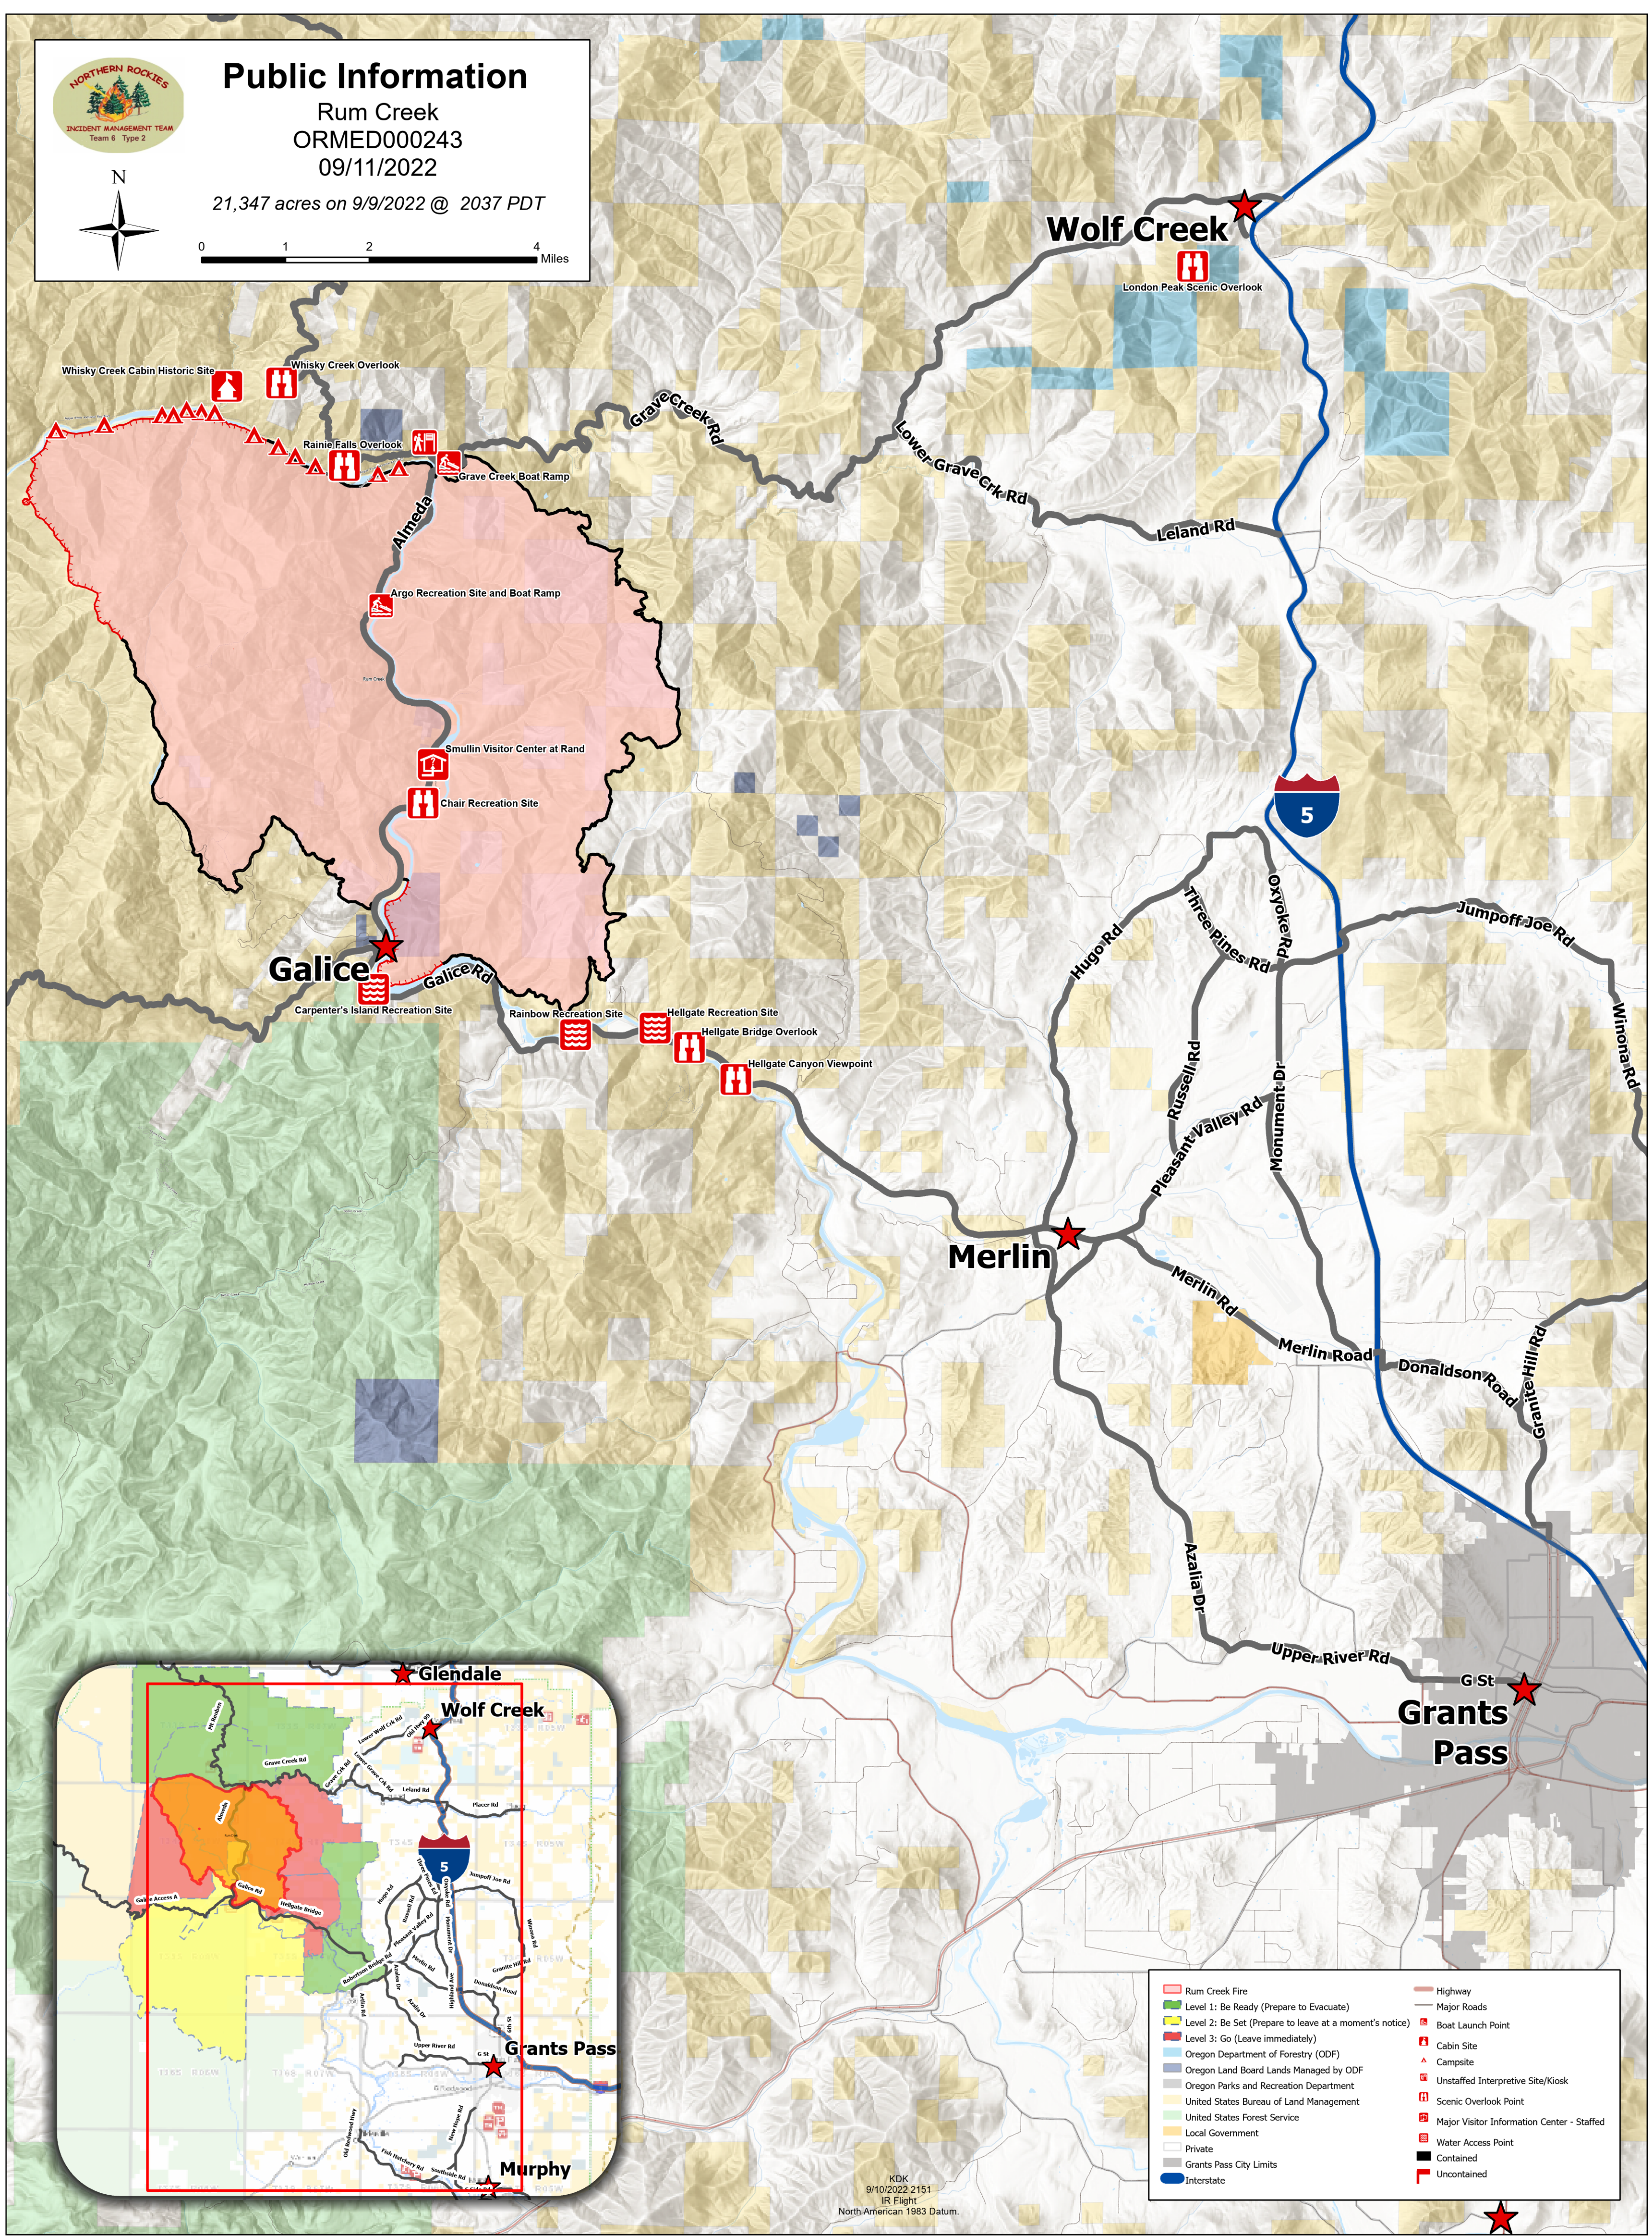

Public Information

Rum Creek
ORMED000243
09/11/2022

21,347 acres on 9/9/2022 @ 2037 PDT

0 1 2 4 Miles

Whisky Creek Cabin Historic Site
Whisky Creek Overlook
Rainie Falls Overlook
Grave Creek Boat Ramp
Almecha
Argo Recreation Site and Boat Ramp
Smullin Visitor Center at Rand
Chair Recreation Site
Galice
Carpenter's Island Recreation Site
Rainbow Recreation Site
Hellgate Recreation Site
Hellgate Bridge Overlook
Hellgate Canyon Viewpoint

Wolf Creek
London Peak Scenic Overlook

Merlin

Grants Pass

Rum Creek Fire	Highway
Level 1: Be Ready (Prepare to Evacuate)	Major Roads
Level 2: Be Set (Prepare to leave at a moment's notice)	Boat Launch Point
Level 3: Go (Leave immediately)	Cabin Site
Oregon Department of Forestry (ODF)	Campsite
Oregon Land Board Lands Managed by ODF	Unstaffed Interpretive Site/Kiosk
Oregon Parks and Recreation Department	Scenic Overlook Point
United States Bureau of Land Management	Major Visitor Information Center - Staffed
United States Forest Service	Water Access Point
Local Government	Contained
Private	Uncontained
Grants Pass City Limits	
Interstate	