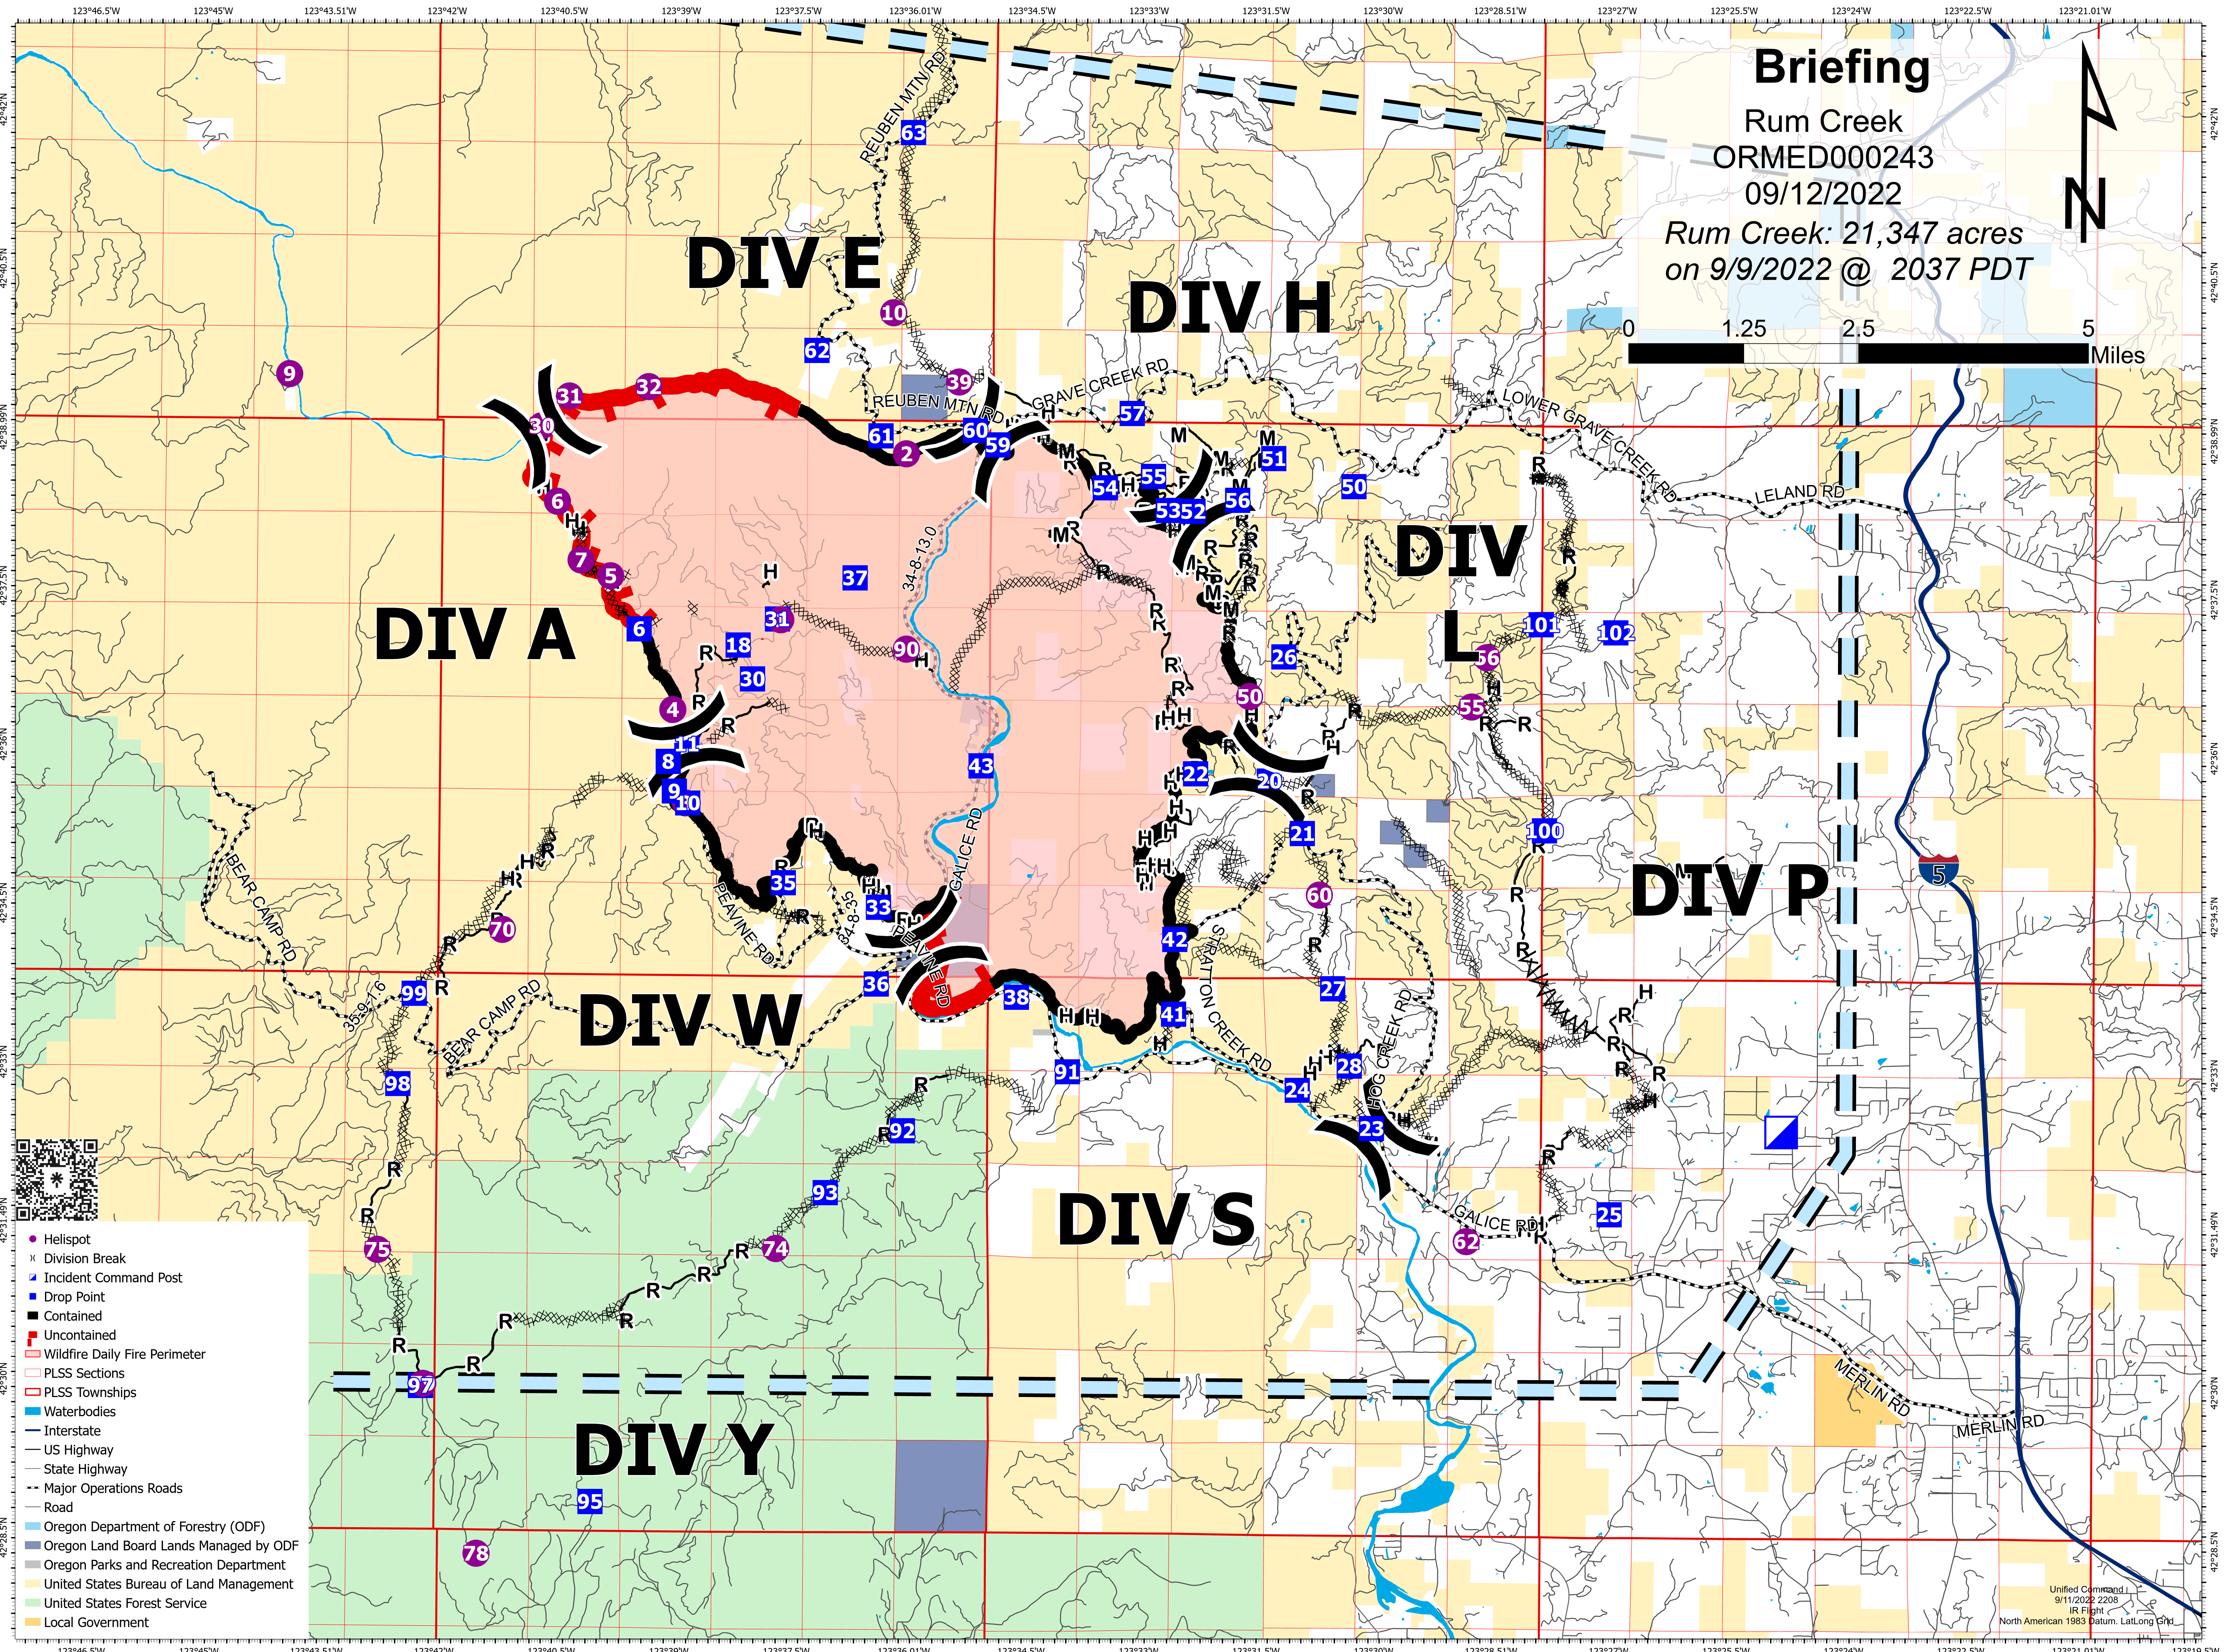

Briefing

Rum Creek
ORMED000243

09/12/2022

Rum Creek: 21,347 acres
on 9/9/2022 @ 2037 PDT

- Helispot
- × Division Break
- Incident Command Post
- Drop Point
- Contained
- Uncontained
- Wildfire Daily Fire Perimeter
- PLSS Sections
- PLSS Townships
- Waterbodies
- Interstate
- US Highway
- State Highway
- Major Operations Roads
- Road
- Oregon Department of Forestry (ODF)
- Oregon Land Board Lands Managed by ODF
- Oregon Parks and Recreation Department
- United States Bureau of Land Management
- United States Forest Service
- Local Government