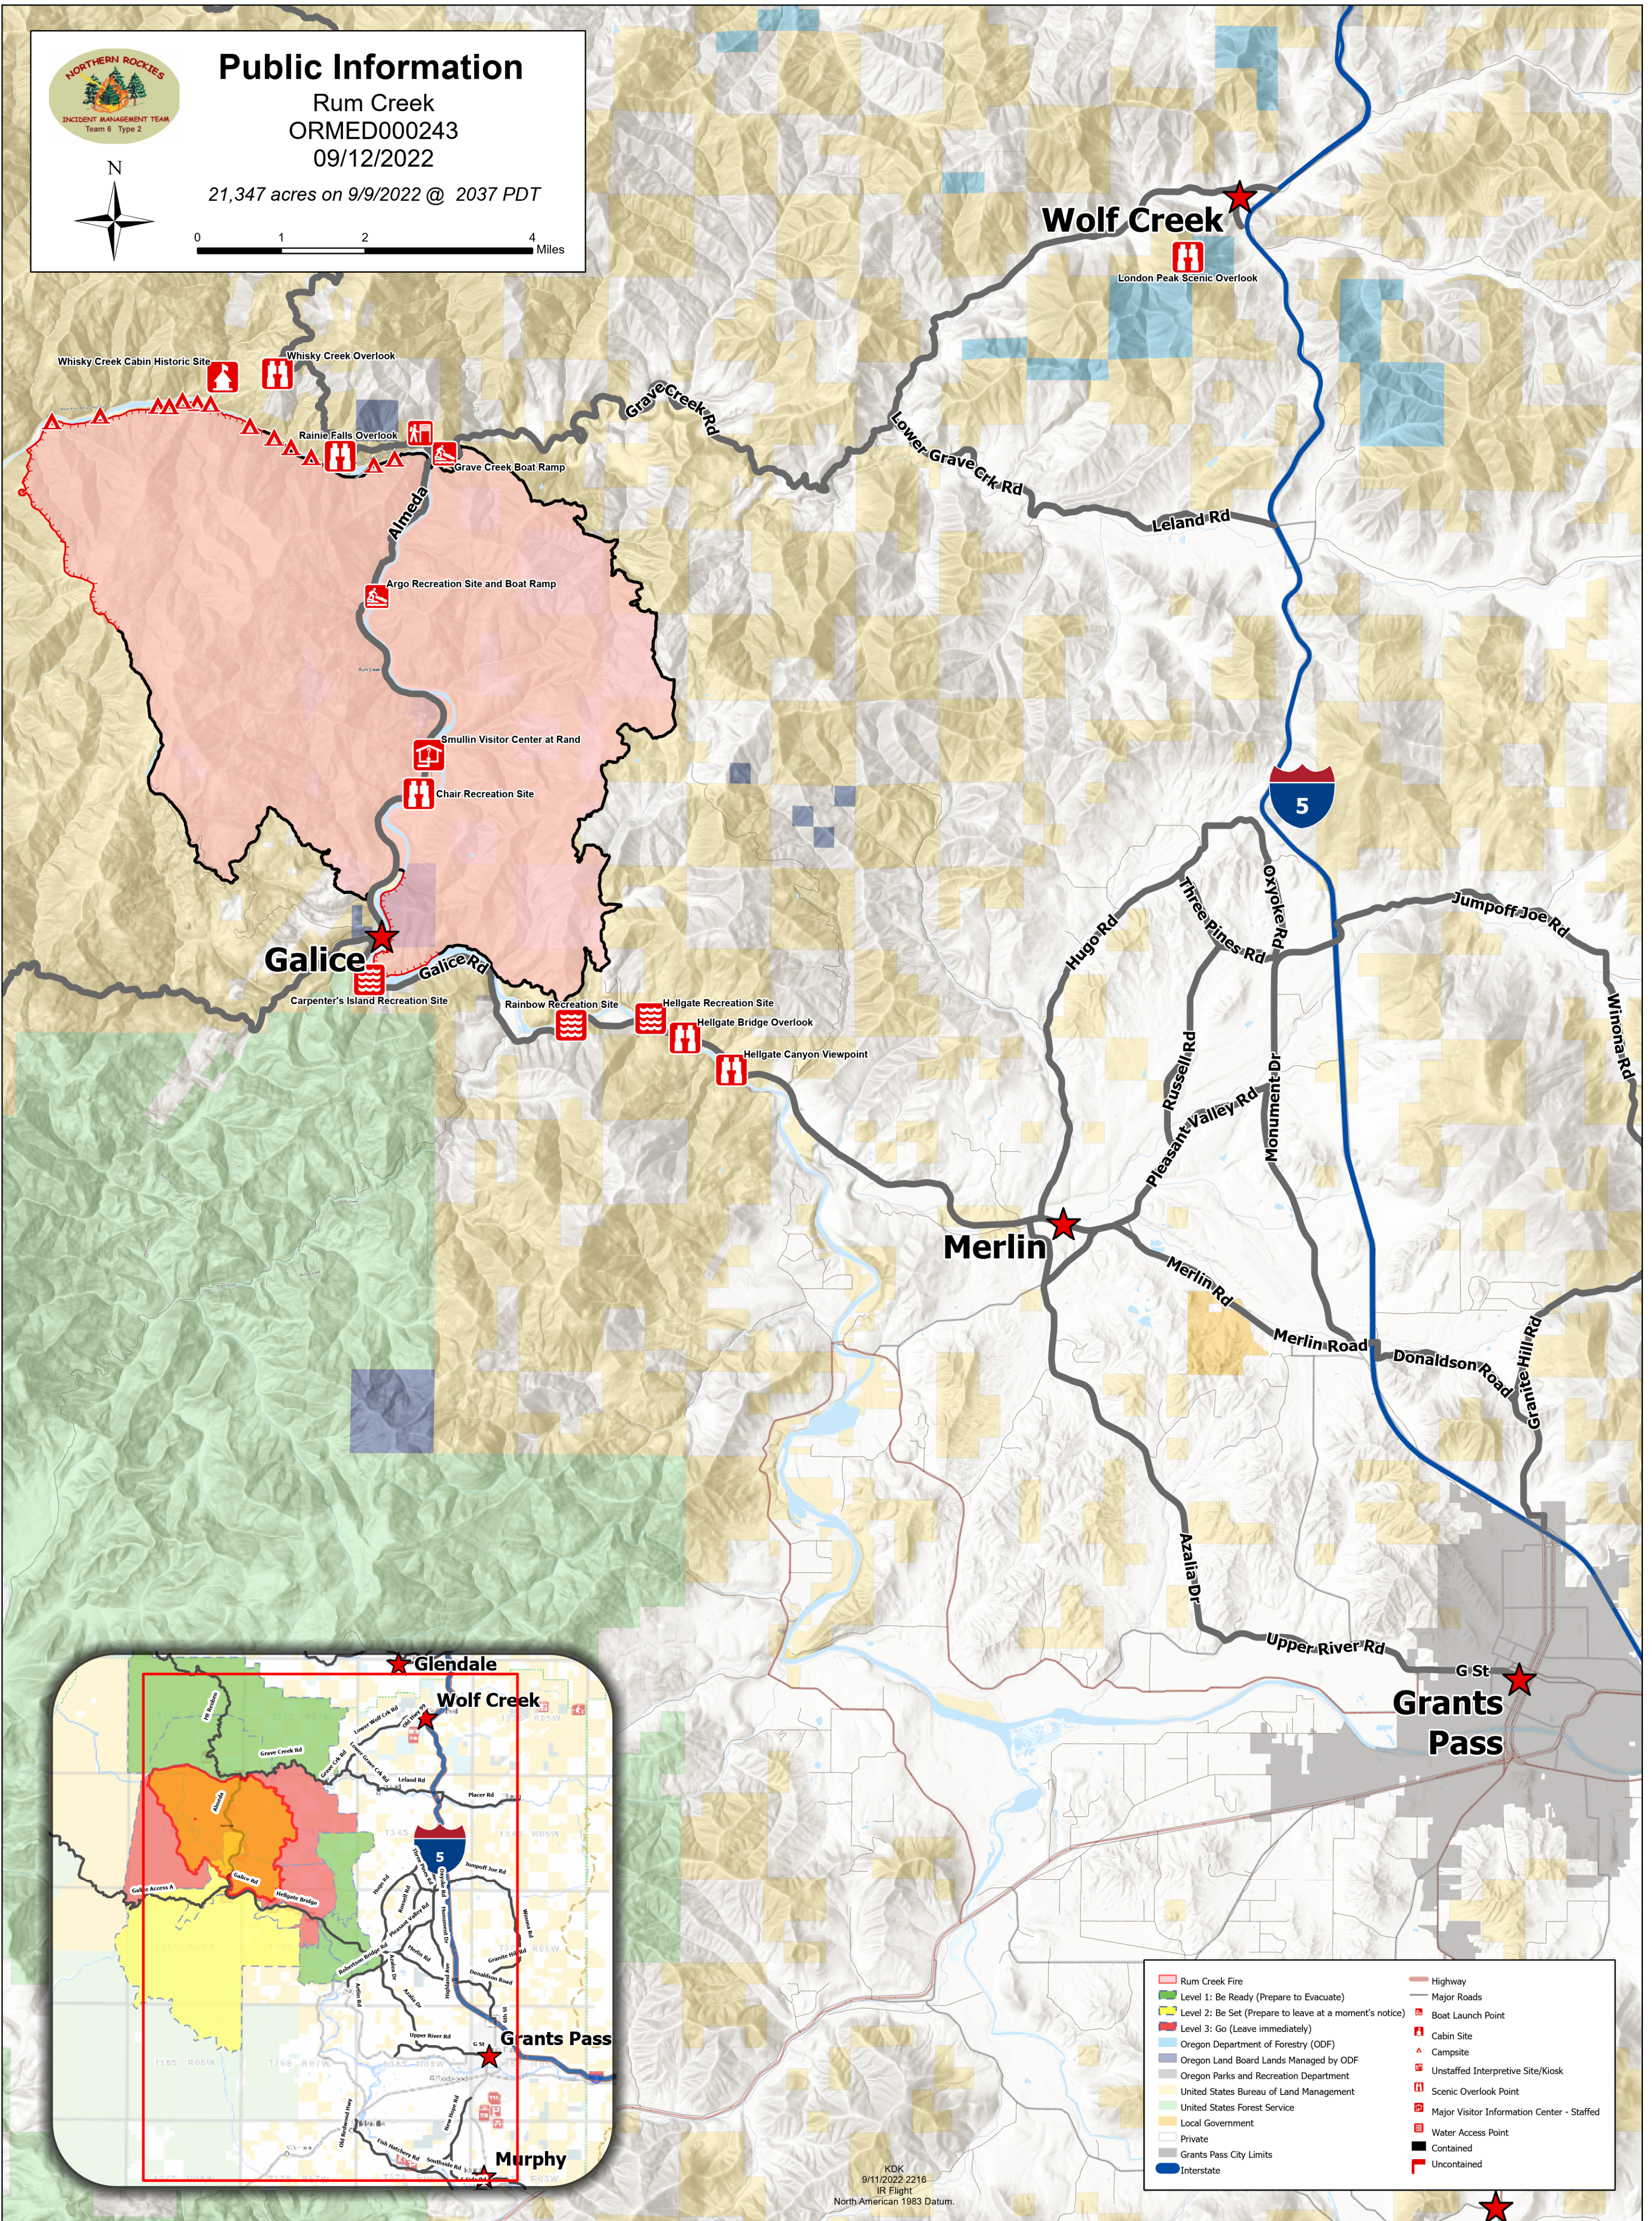

# Public Information

Rum Creek  
ORMED000243  
09/12/2022

21,347 acres on 9/9/2022 @ 2037 PDT

0 1 2 4 Miles

Whisky Creek Cabin Historic Site

Whisky Creek Overlook

Rainie Falls Overlook

Grave Creek Boat Ramp

Almeida

Argo Recreation Site and Boat Ramp

Smullin Visitor Center at Rand

Chair Recreation Site

Galice

Carpenter's Island Recreation Site

Rainbow Recreation Site

Hellgate Recreation Site

### Wolf Creek

London Peak Scenic Overlook

### Wolf Creek