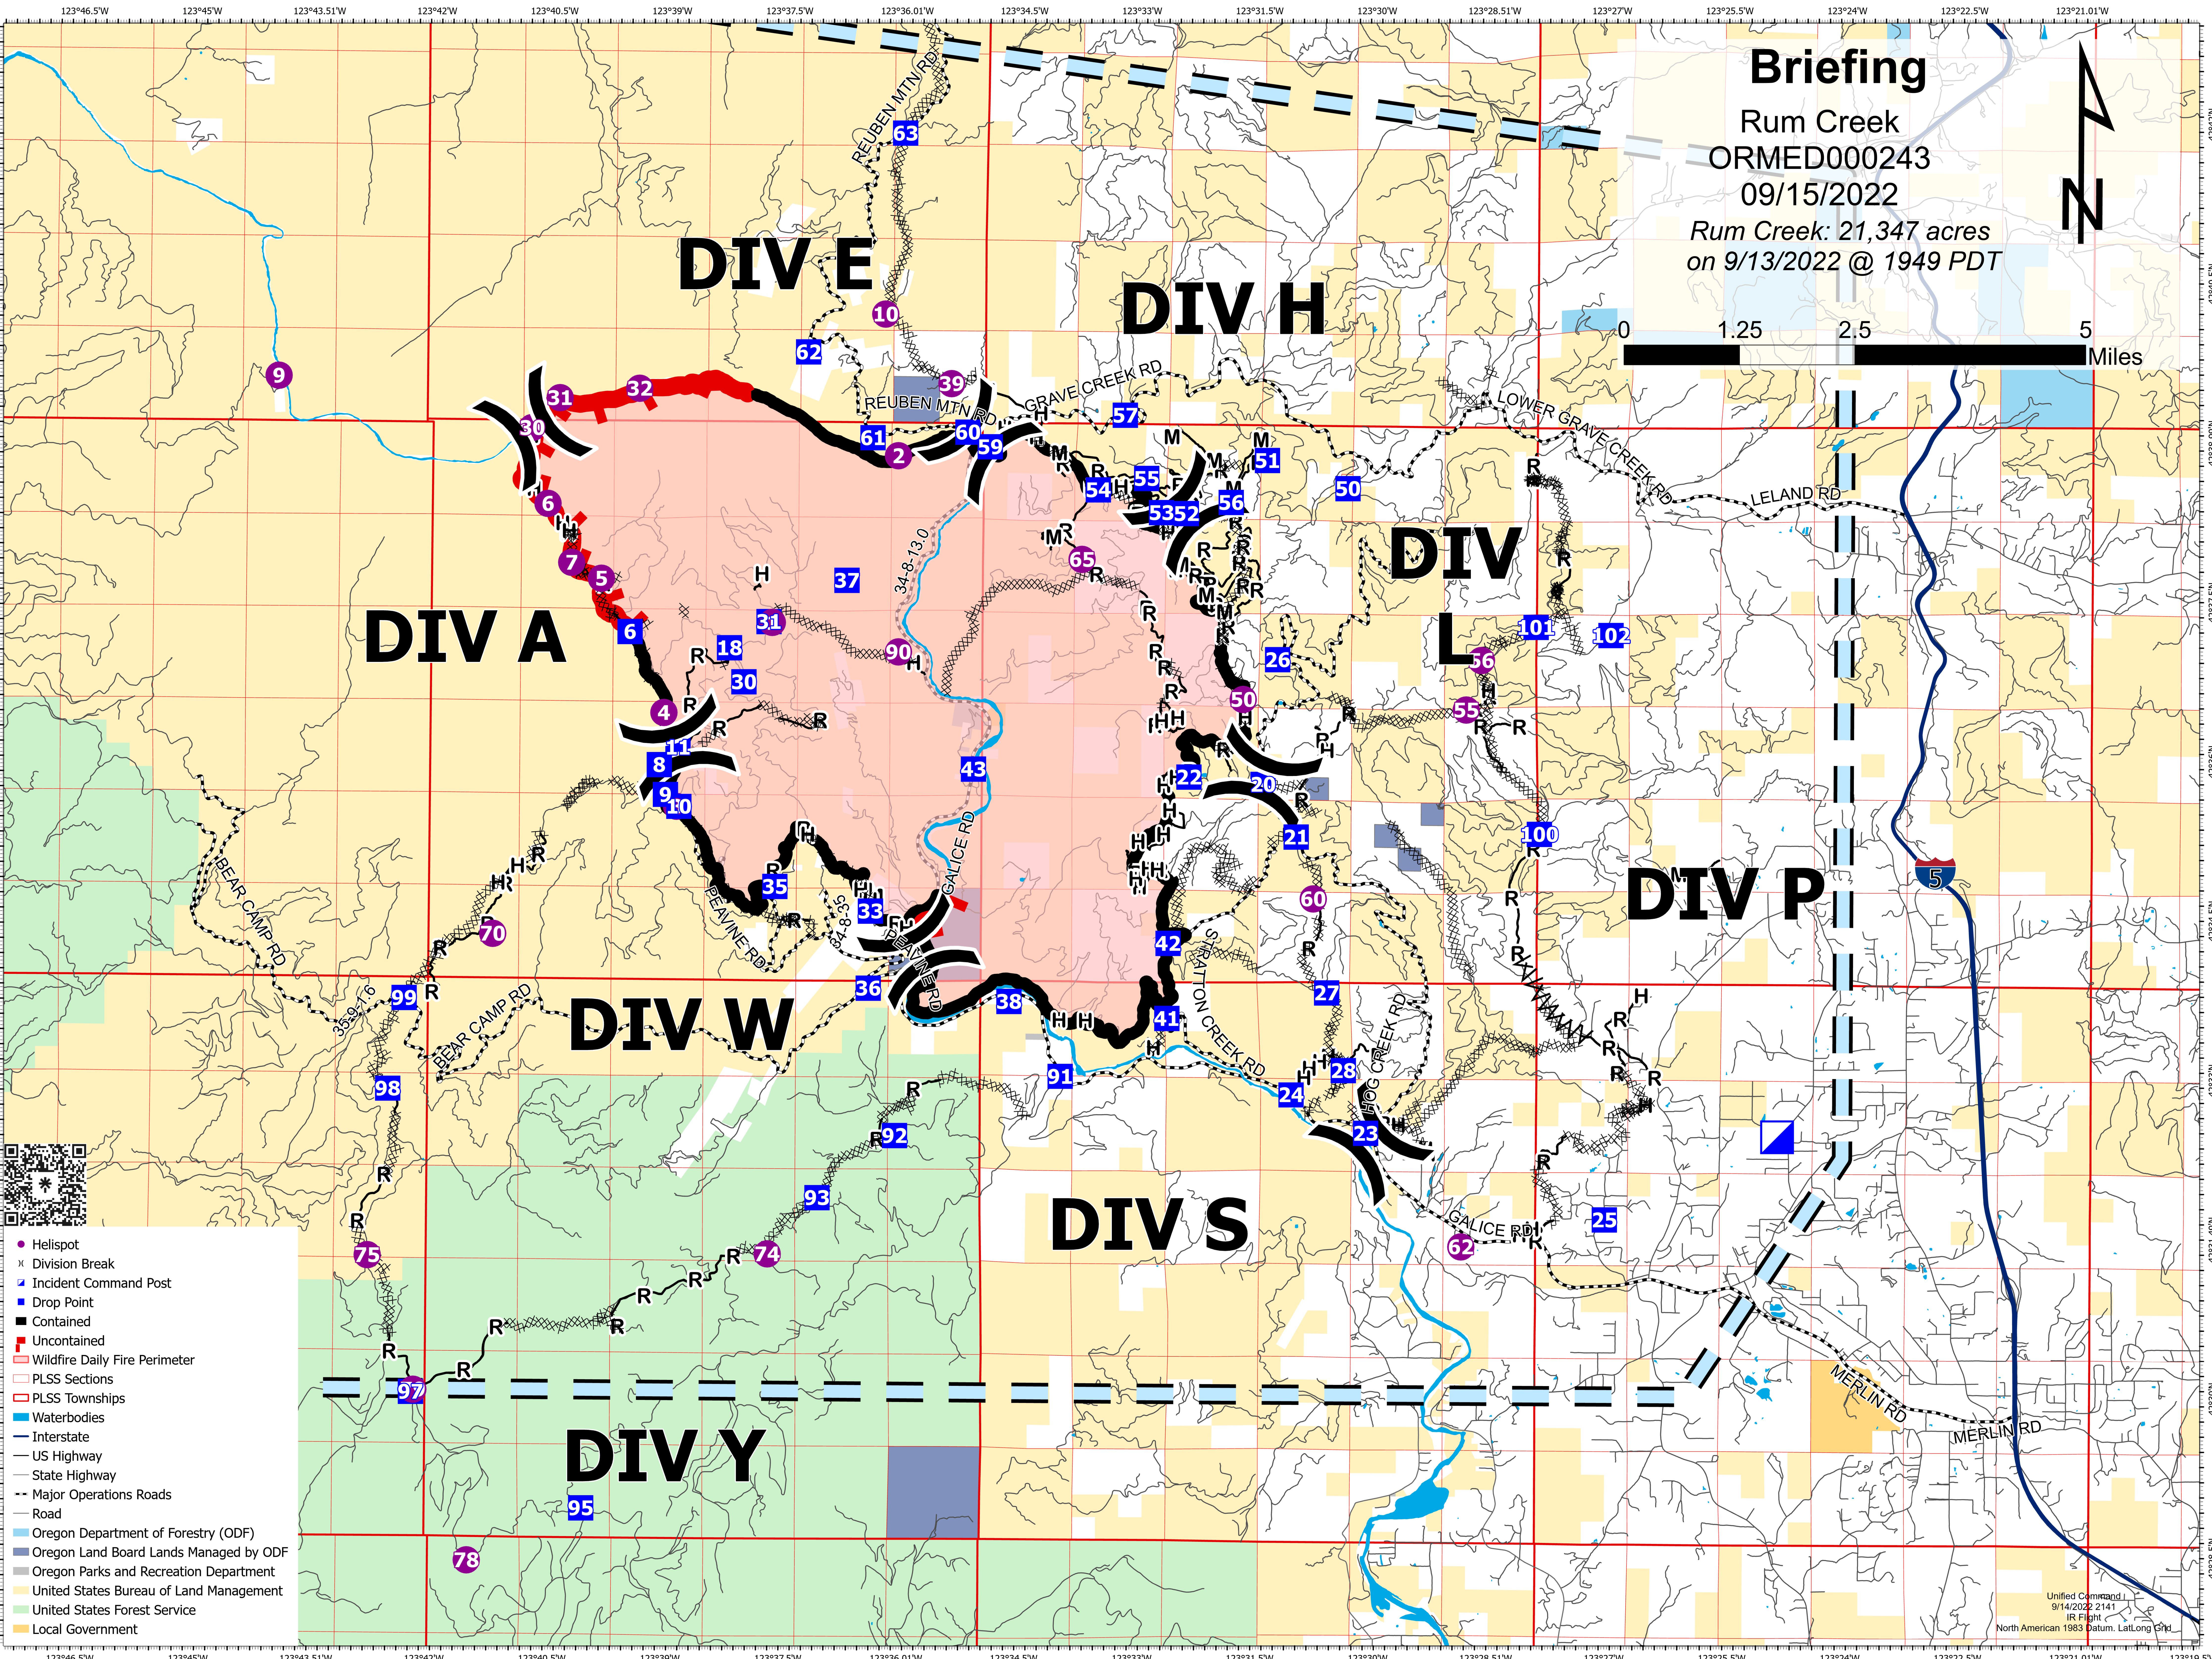

# Briefing

Rum Creek  
ORMED000243

09/15/2022

Rum Creek: 21,347 acres  
on 9/13/2022 @ 1949 PDT

- Helispot
- × Division Break
- Incident Command Post
- Drop Point
- Contained
- Uncontained
- Wildfire Daily Fire Perimeter
- PLSS Sections
- PLSS Townships
- Waterbodies
- Interstate
- US Highway
- State Highway
- Major Operations Roads
- Road
- Oregon Department of Forestry (ODF)
- Oregon Land Board Lands Managed by ODF
- Oregon Parks and Recreation Department
- United States Bureau of Land Management
- United States Forest Service
- Local Government