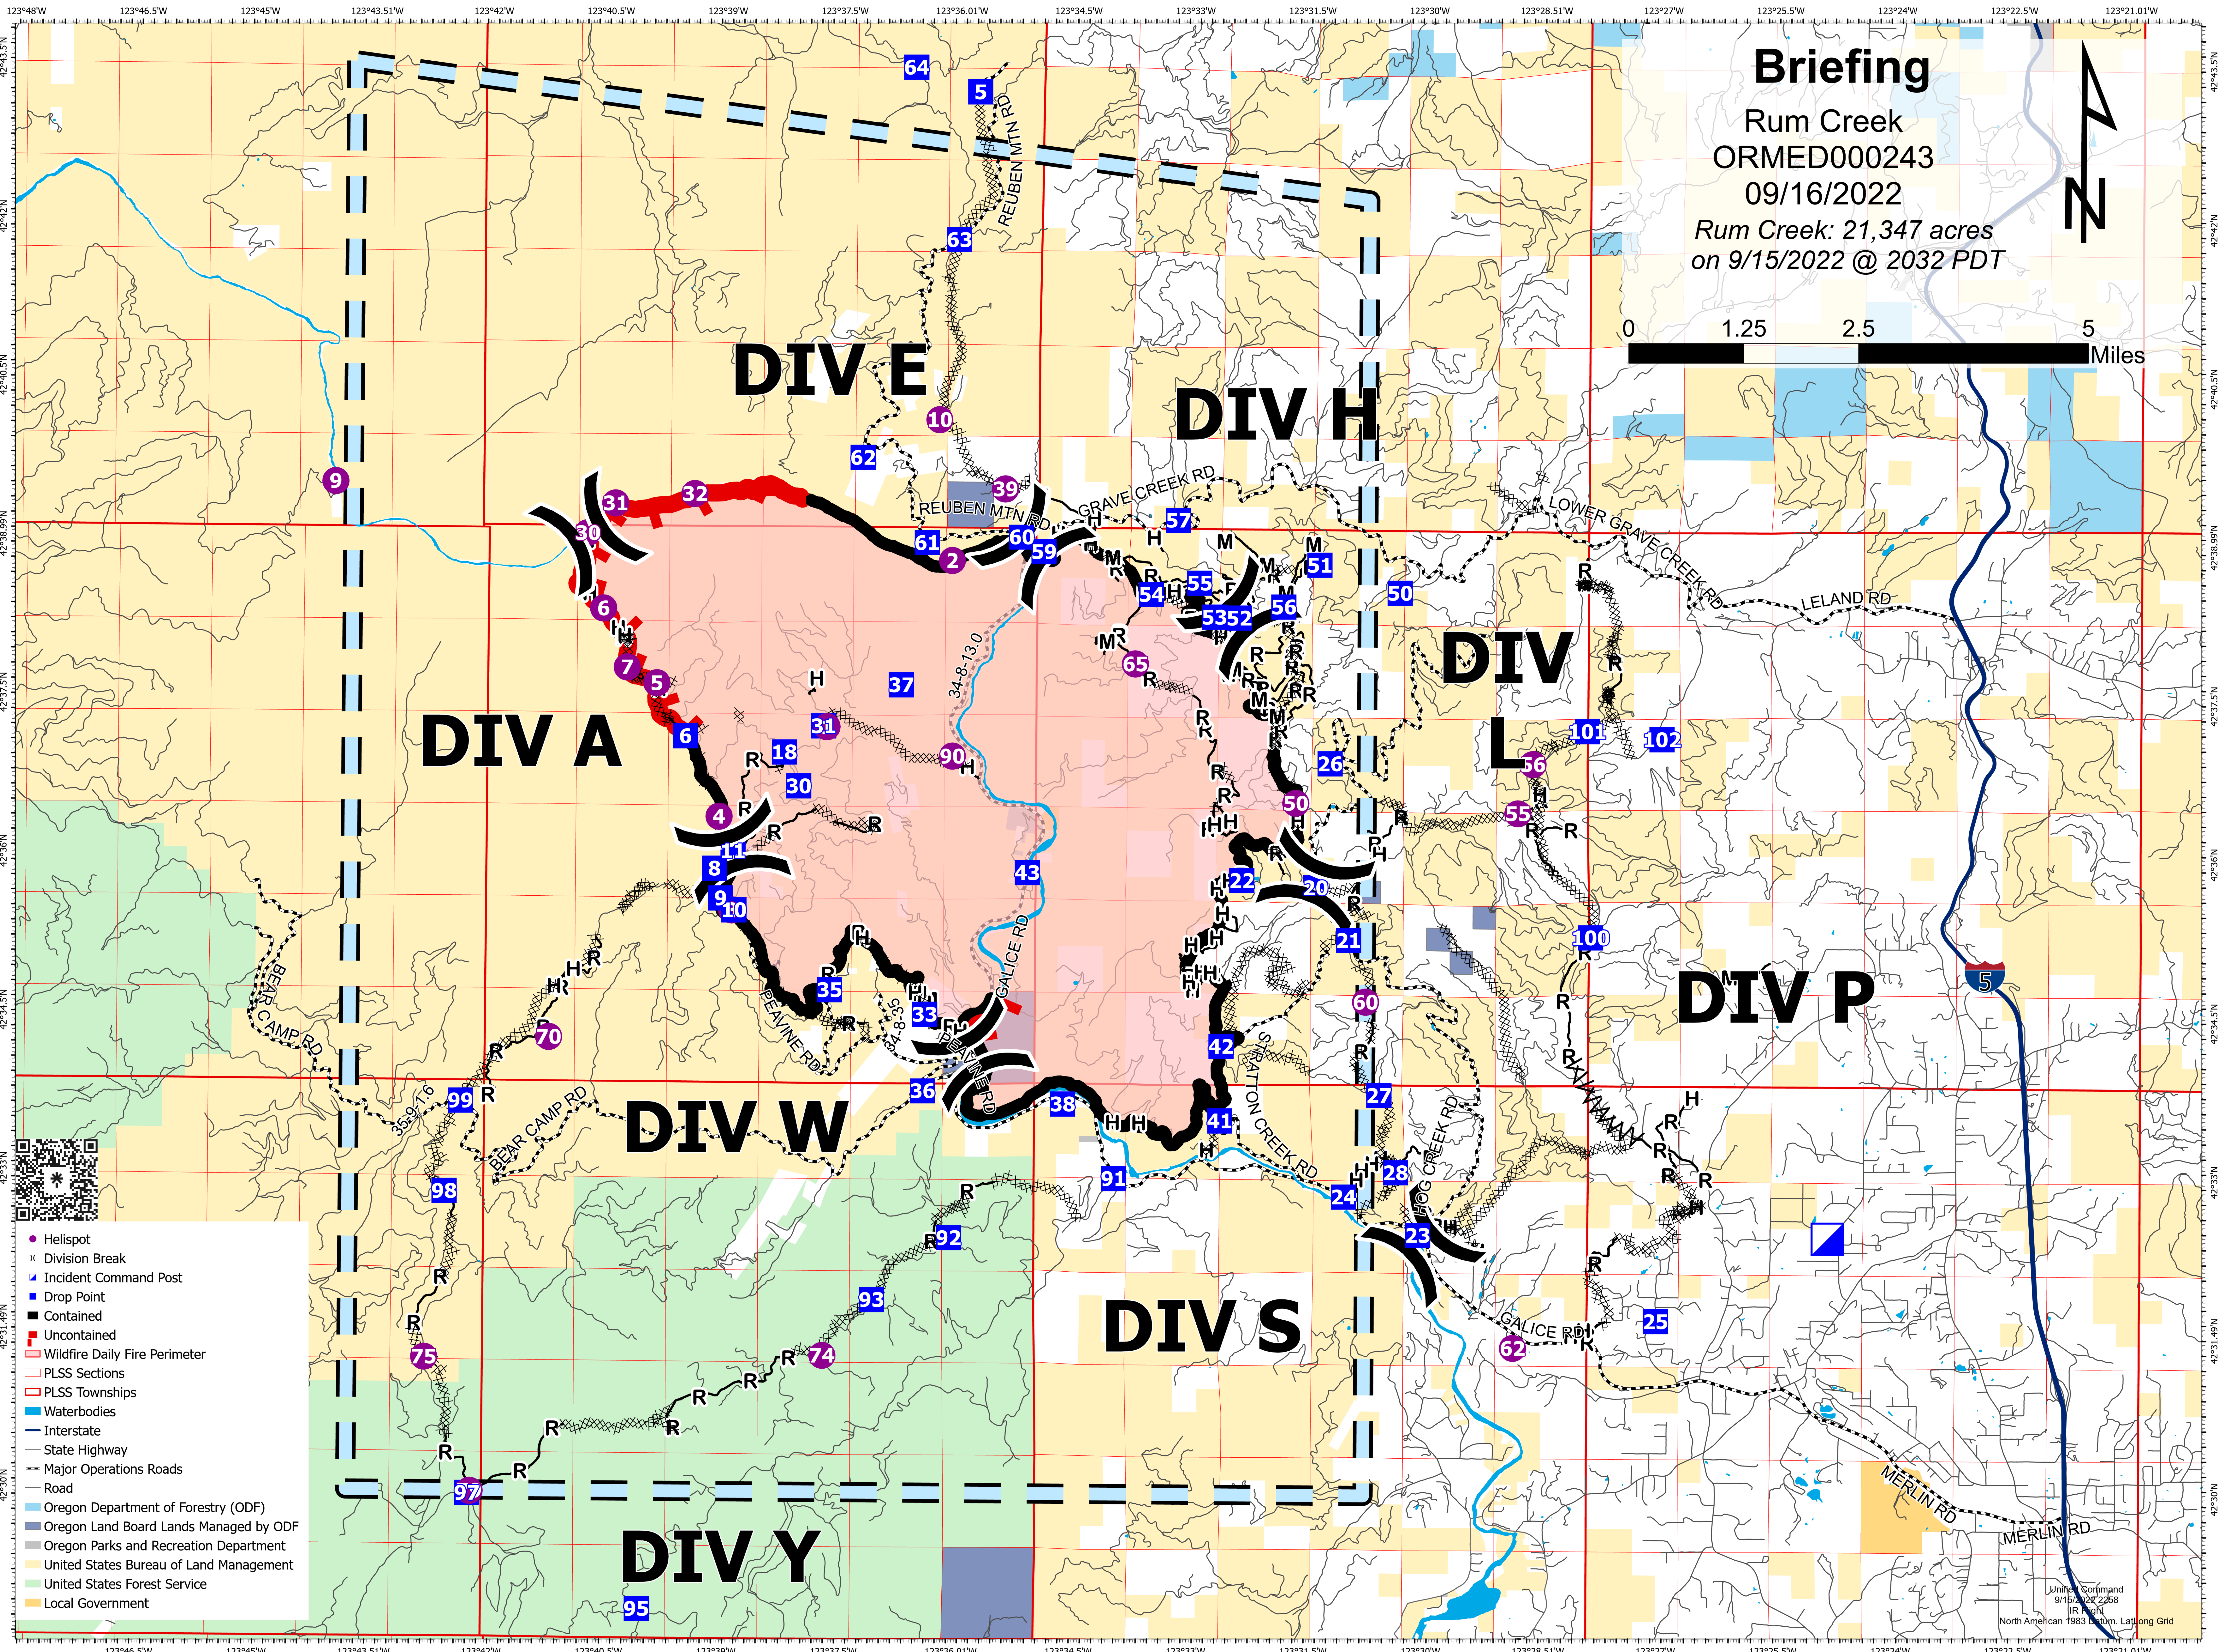

Briefing

Rum Creek
ORMED000243

09/16/2022

Rum Creek: 21,347 acres
on 9/15/2022 @ 2032 PDT

- Helispot
- ✕ Division Break
- Incident Command Post
- Drop Point
- Contained
- Uncontained
- Wildfire Daily Fire Perimeter
- PLSS Sections
- PLSS Townships
- Waterbodies
- Interstate
- State Highway
- Major Operations Roads
- Road
- Oregon Department of Forestry (ODF)
- Oregon Land Board Lands Managed by ODF
- Oregon Parks and Recreation Department
- United States Bureau of Land Management
- United States Forest Service
- Local Government

United Command
9/15/2022 2258
JIR Flight
North American 1983 Datum, Lat/Long Grid