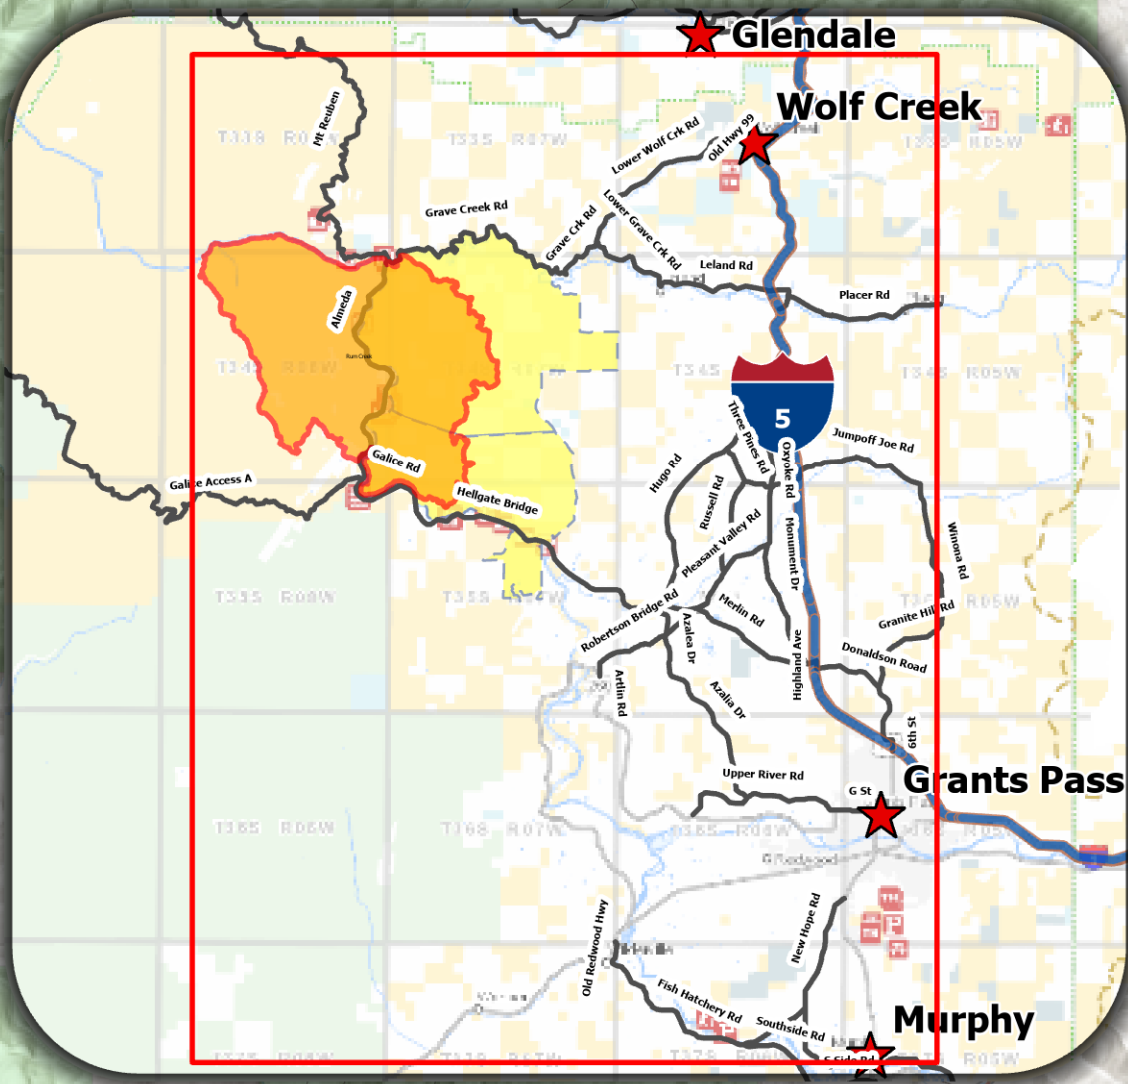

Public Information

Rum Creek
ORMED000243
09/16/2022

21,347 acres on 9/15/2022 @ 2032 PDT

0 1 2 4 Miles

- Whisky Creek Cabin Historic Site
- Whisky Creek Overlook
- Rainie Falls Overlook
- Grave Creek Boat Ramp
- Almeda
- Argo Recreation Site and Boat Ramp
- Smullin Visitor Center at Rand
- Chair Recreation Site
- Ennis Riffle
- Galice Rd
- Carpenter's Island Recreation Site
- Rainbow Recreation Site
- Hellgate Recreation Site
- Hellgate Bridge Overlook
- Hellgate Canyon Viewpoint

- Wolf Creek
- London Peak Scenic Overlook

- Rum Creek Fire
- Level 2: Be Set (Prepare to leave at a moment's notice)
- Oregon Department of Forestry (ODF)
- Oregon Land Board Lands Managed by ODF
- Oregon Parks and Recreation Department
- United States Bureau of Land Management
- United States Forest Service
- Local Government
- Private
- Grants Pass City Limits
- Interstate
- Highway
- Major Roads
- Boat Launch Point
- Cabin Site
- Campsite
- Unstaffed Interpretive Site/Kiosk
- Scenic Overlook Point
- Major Visitor Information Center - Staffed
- Water Access Point
- Contained
- Uncontained

KDK
9/15/2022 2304
IR Flight
North American 1983 Datum.