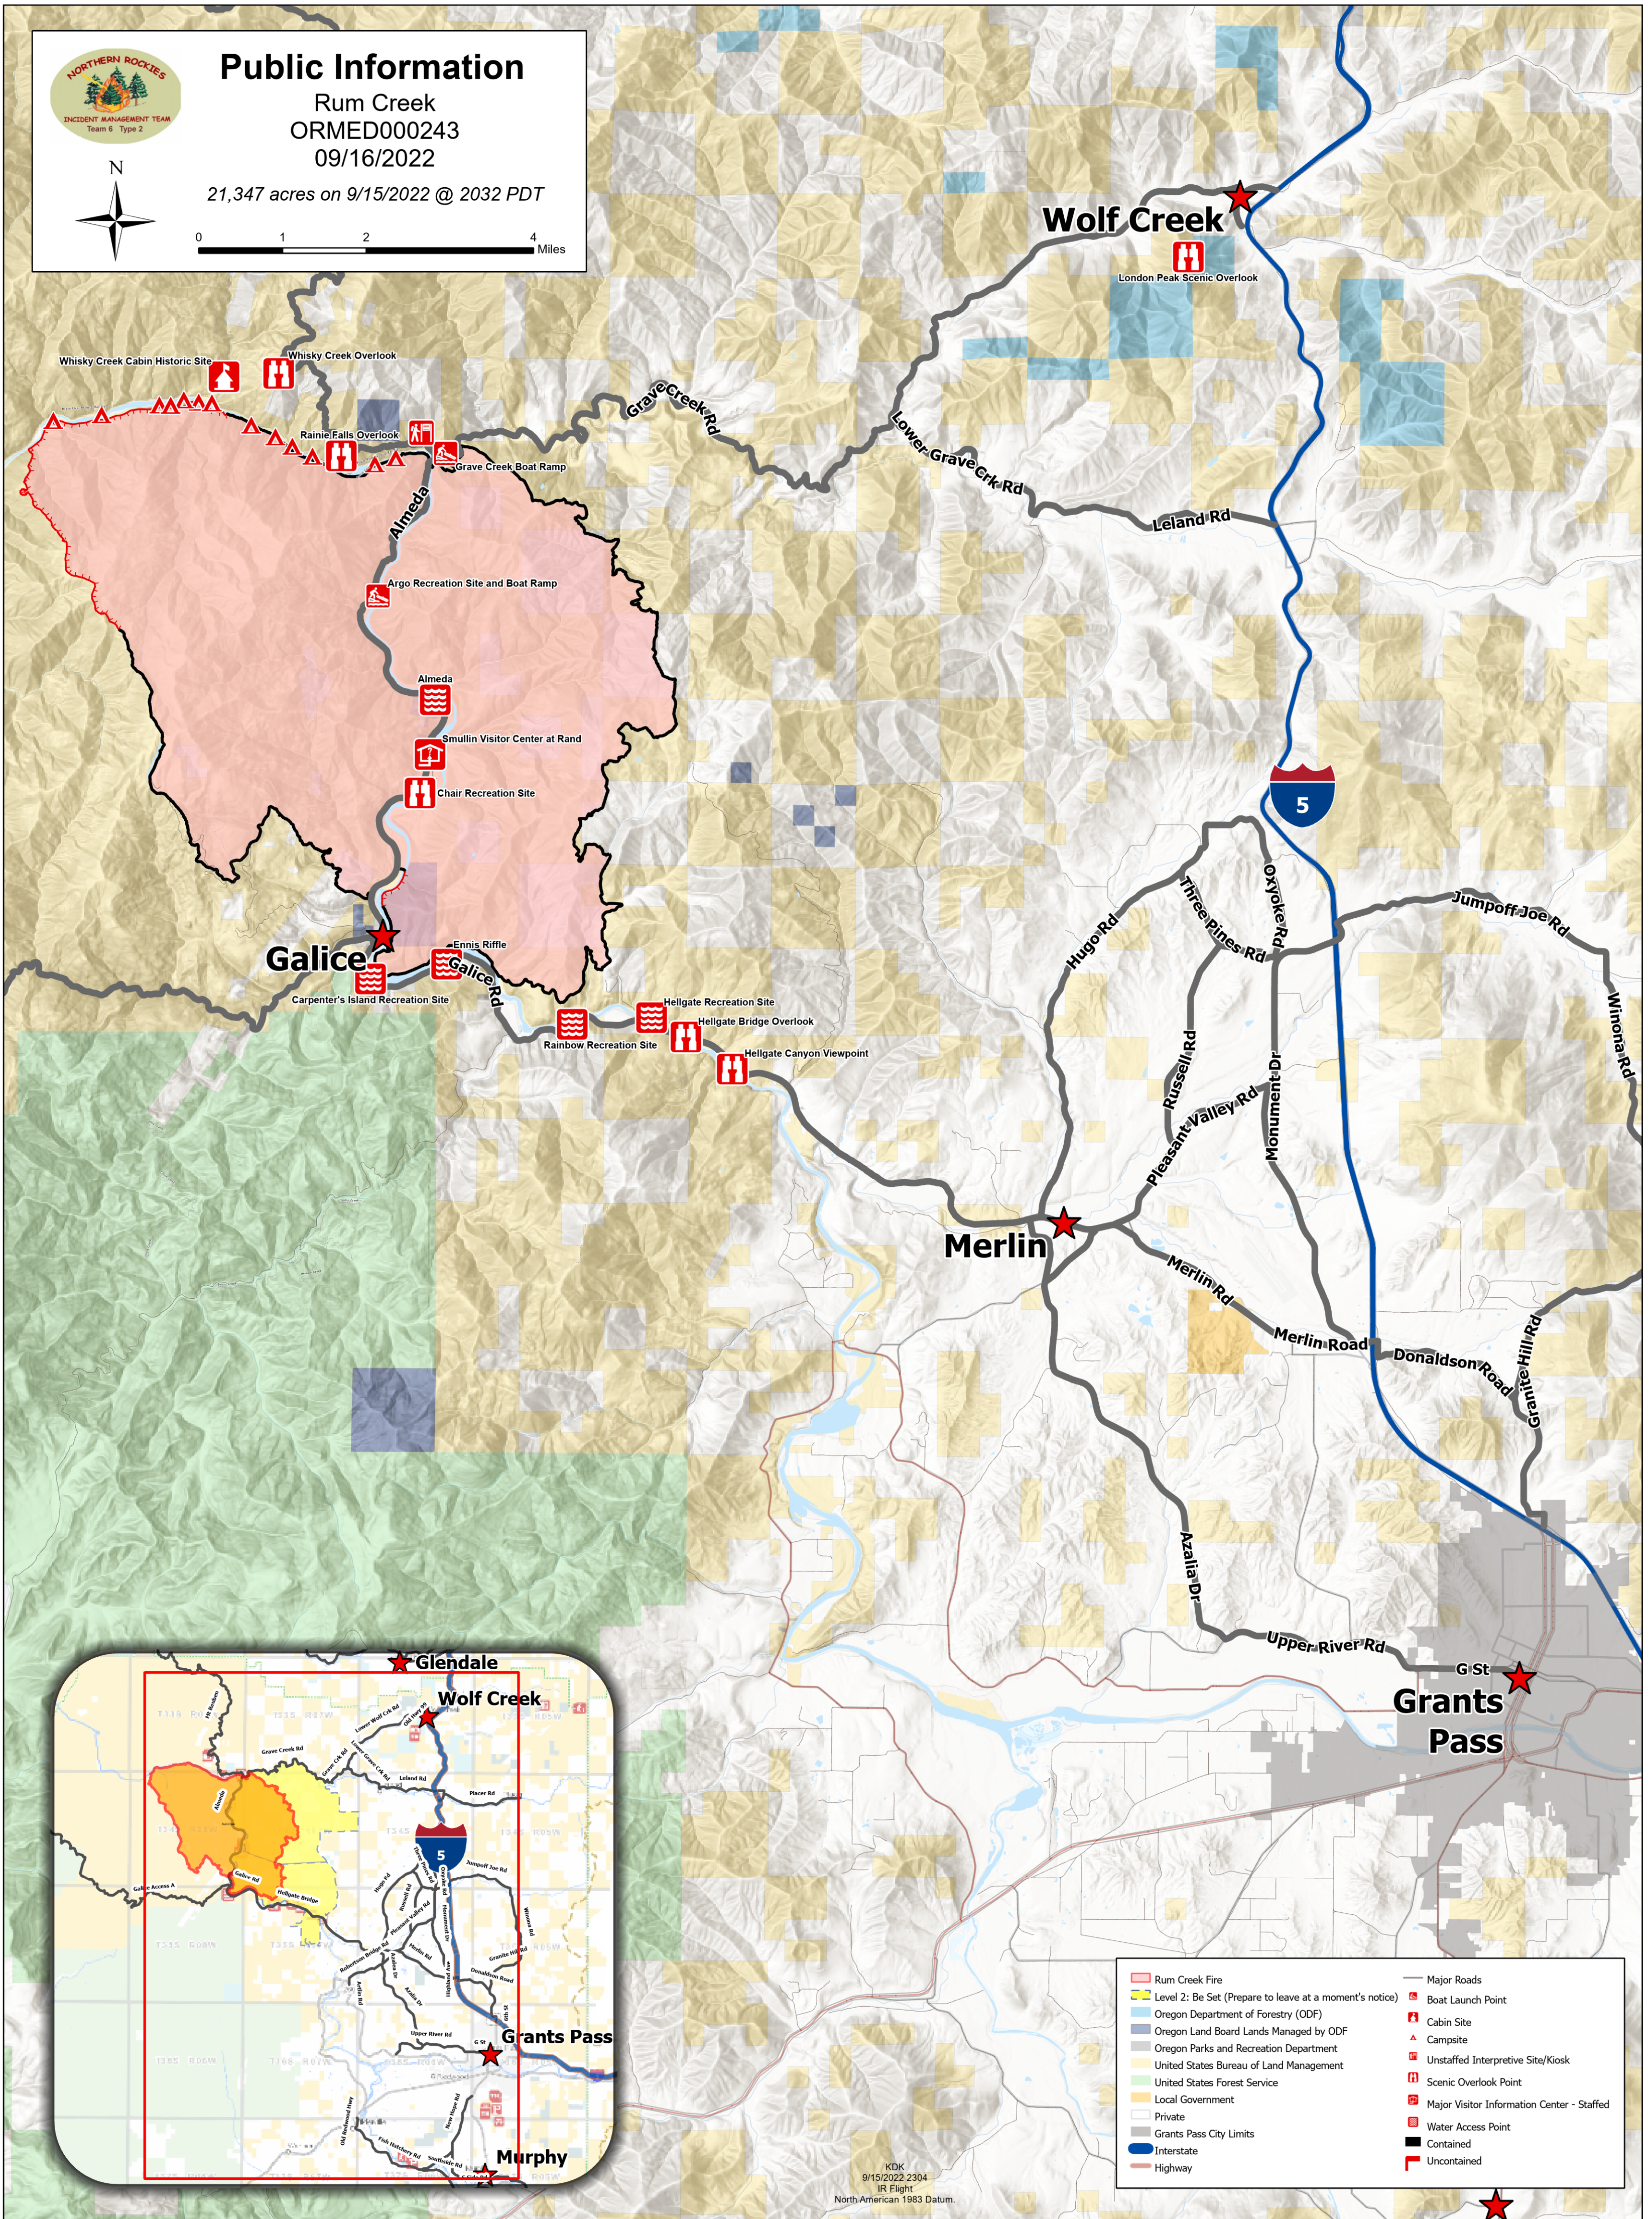

Public Information

Rum Creek
ORMED000243
09/16/2022

21,347 acres on 9/15/2022 @ 2032 PDT

0 1 2 4 Miles

- Whisky Creek Cabin Historic Site
- Whisky Creek Overlook
- Rainie Falls Overlook
- Grave Creek Boat Ramp
- Almeda
- Argo Recreation Site and Boat Ramp
- Smullin Visitor Center at Rand
- Chair Recreation Site
- Ennis Riffle
- Galice Rd
- Carpenter's Island Recreation Site
- Rainbow Recreation Site
- Hellgate Recreation Site
- Hellgate Bridge Overlook
- Hellgate Canyon Viewpoint

- Wolf Creek
- London Peak Scenic Overlook

- Rum Creek Fire
- Level 2: Be Set (Prepare to leave at a moment's notice)
- Oregon Department of Forestry (ODF)
- Oregon Land Board Lands Managed by ODF
- Oregon Parks and Recreation Department
- United States Bureau of Land Management
- United States Forest Service
- Local Government
- Private
- Grants Pass City Limits
- Interstate
- Highway
- Major Roads
- Boat Launch Point
- Cabin Site
- Campsite
- Unstaffed Interpretive Site/Kiosk
- Scenic Overlook Point
- Major Visitor Information Center - Staffed
- Water Access Point
- Contained
- Uncontained

KDK
9/15/2022 2304
IR Flight
North American 1983 Datum.