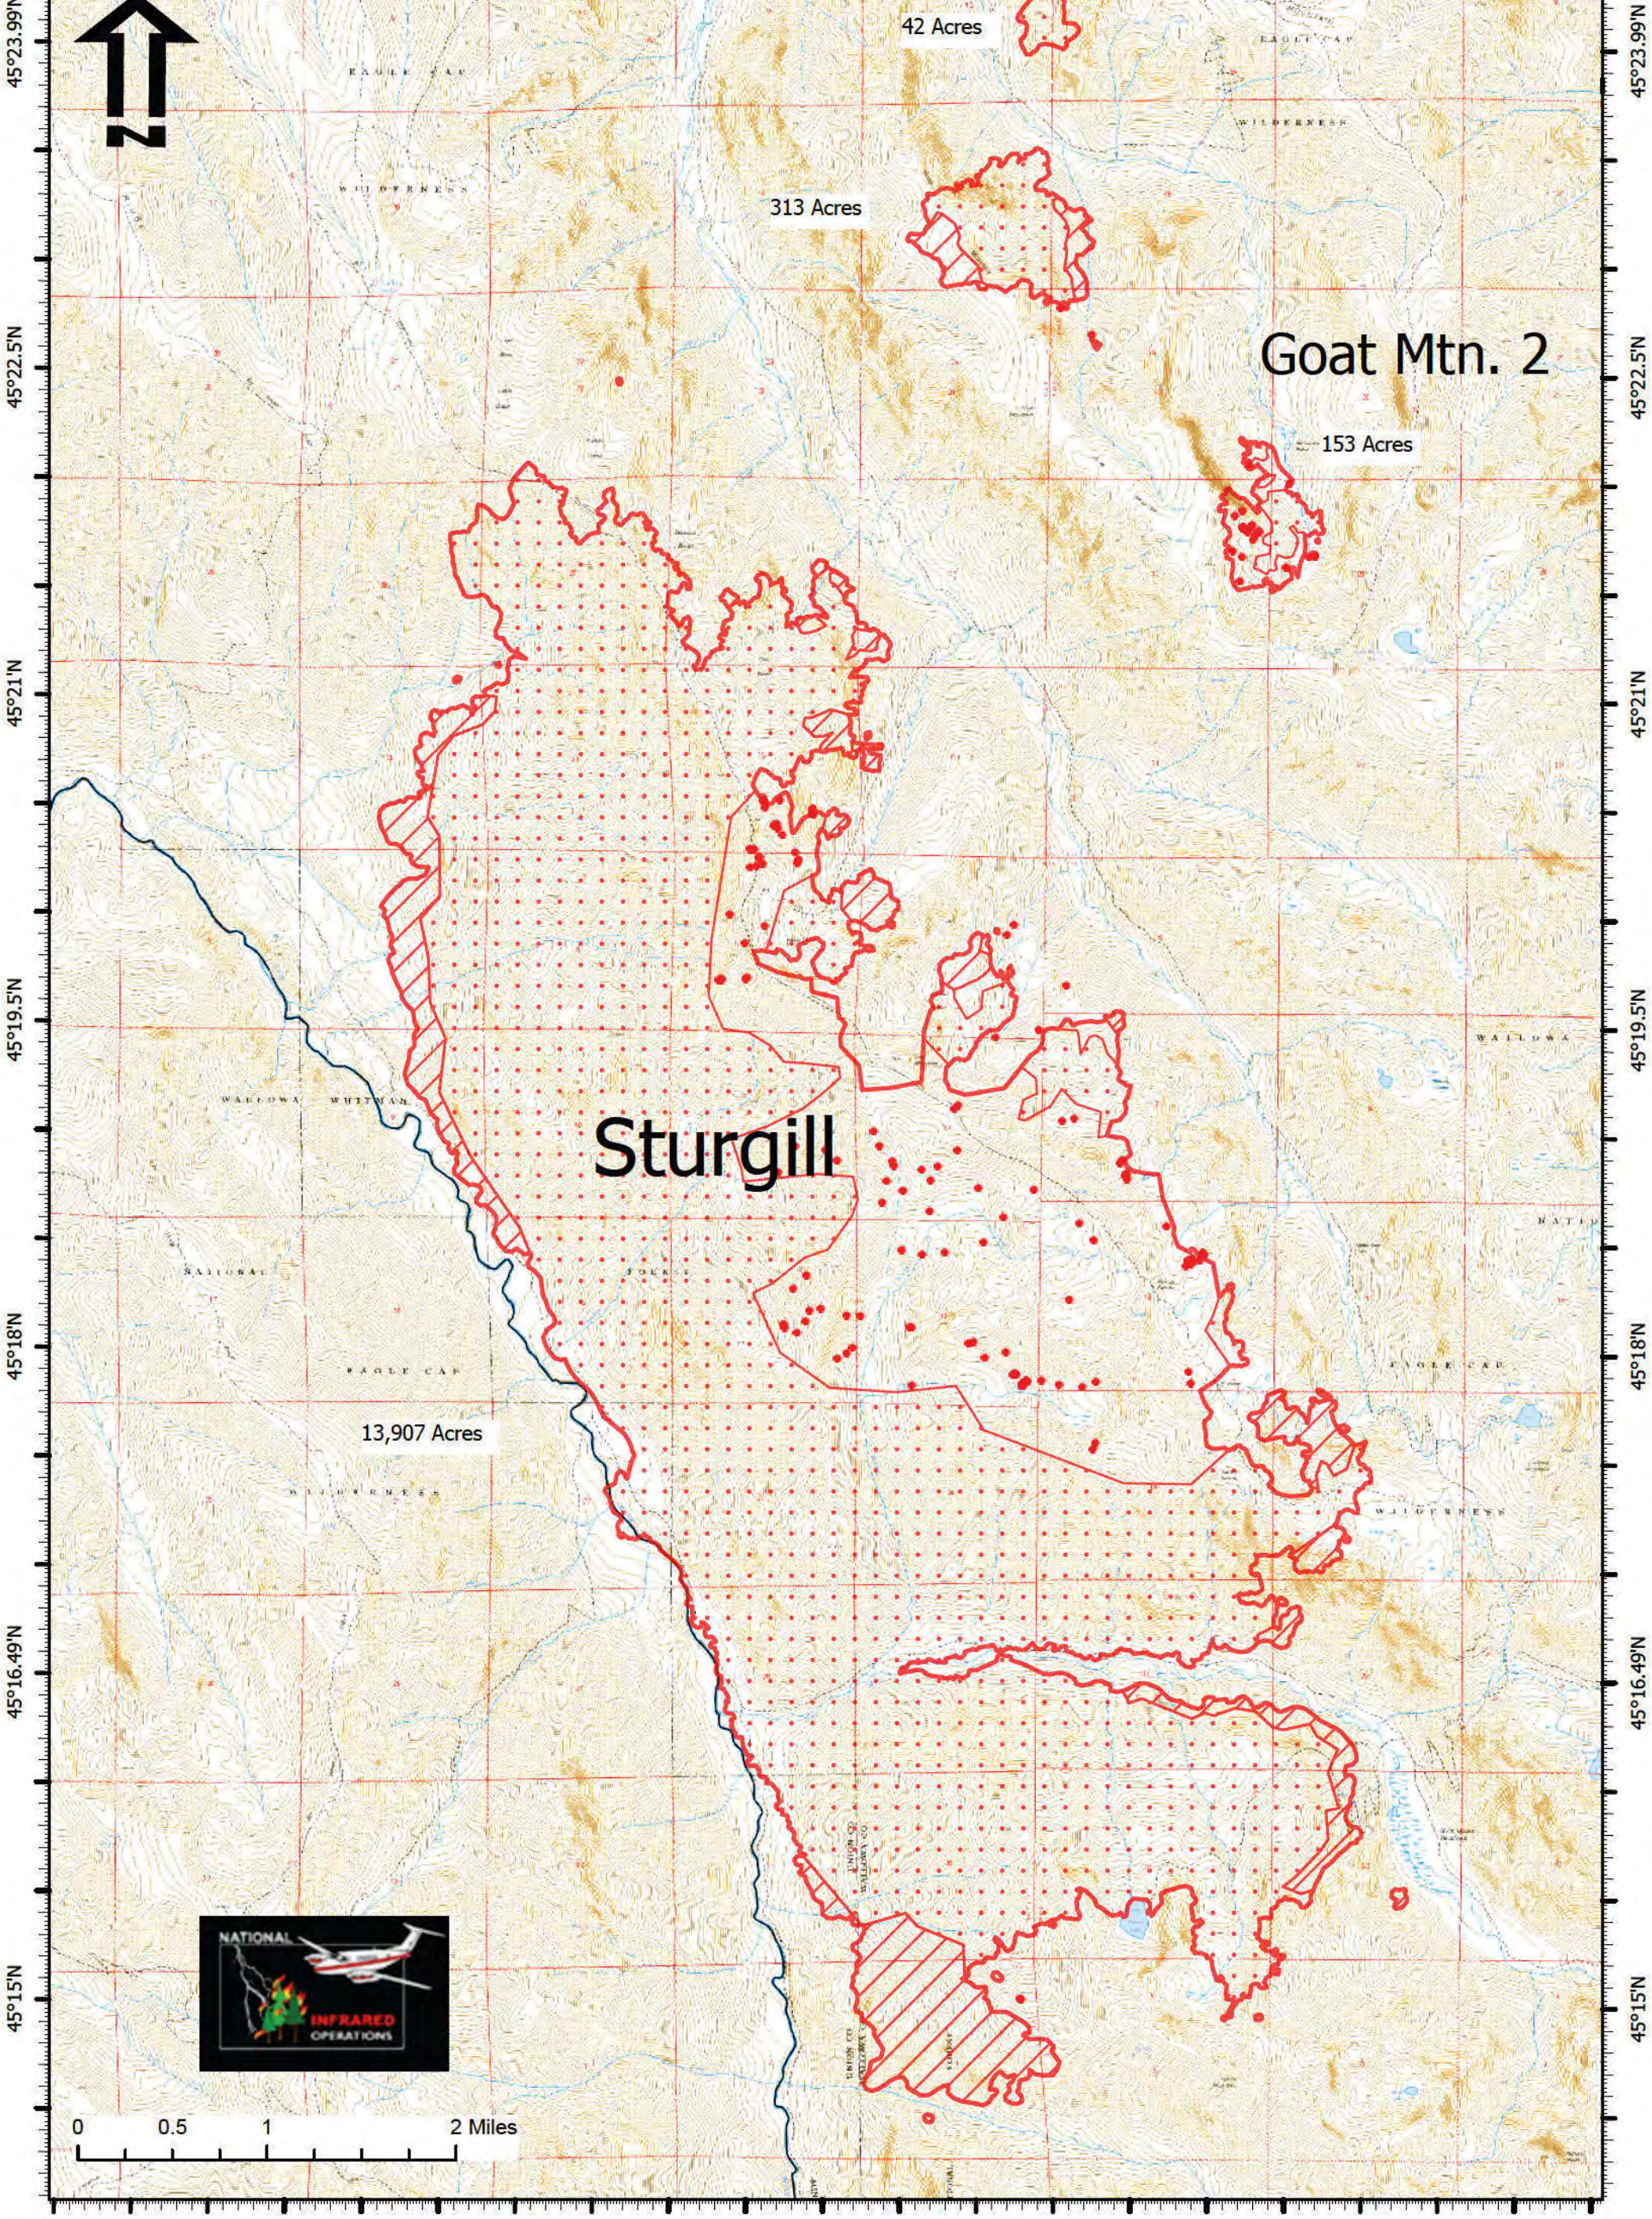

117°36.01'W 117°34.5'W 117°33'W 117°31.5'W 117°30'W 117°28.51'W 117°27'W

• IR Isolated Heat Source  
 □ IR Heat Perimeter  
 ▨ IR Intense Heat  
 □ IR Scattered Heat

## Sturgill Fire/ Goat Mountain 2

OR-WWF-00334

IR Flown at 2217 PDT 09/05/22, 13,452 (Sturgill) Interpreted Acres, IRIN: Dawn Hutchinson