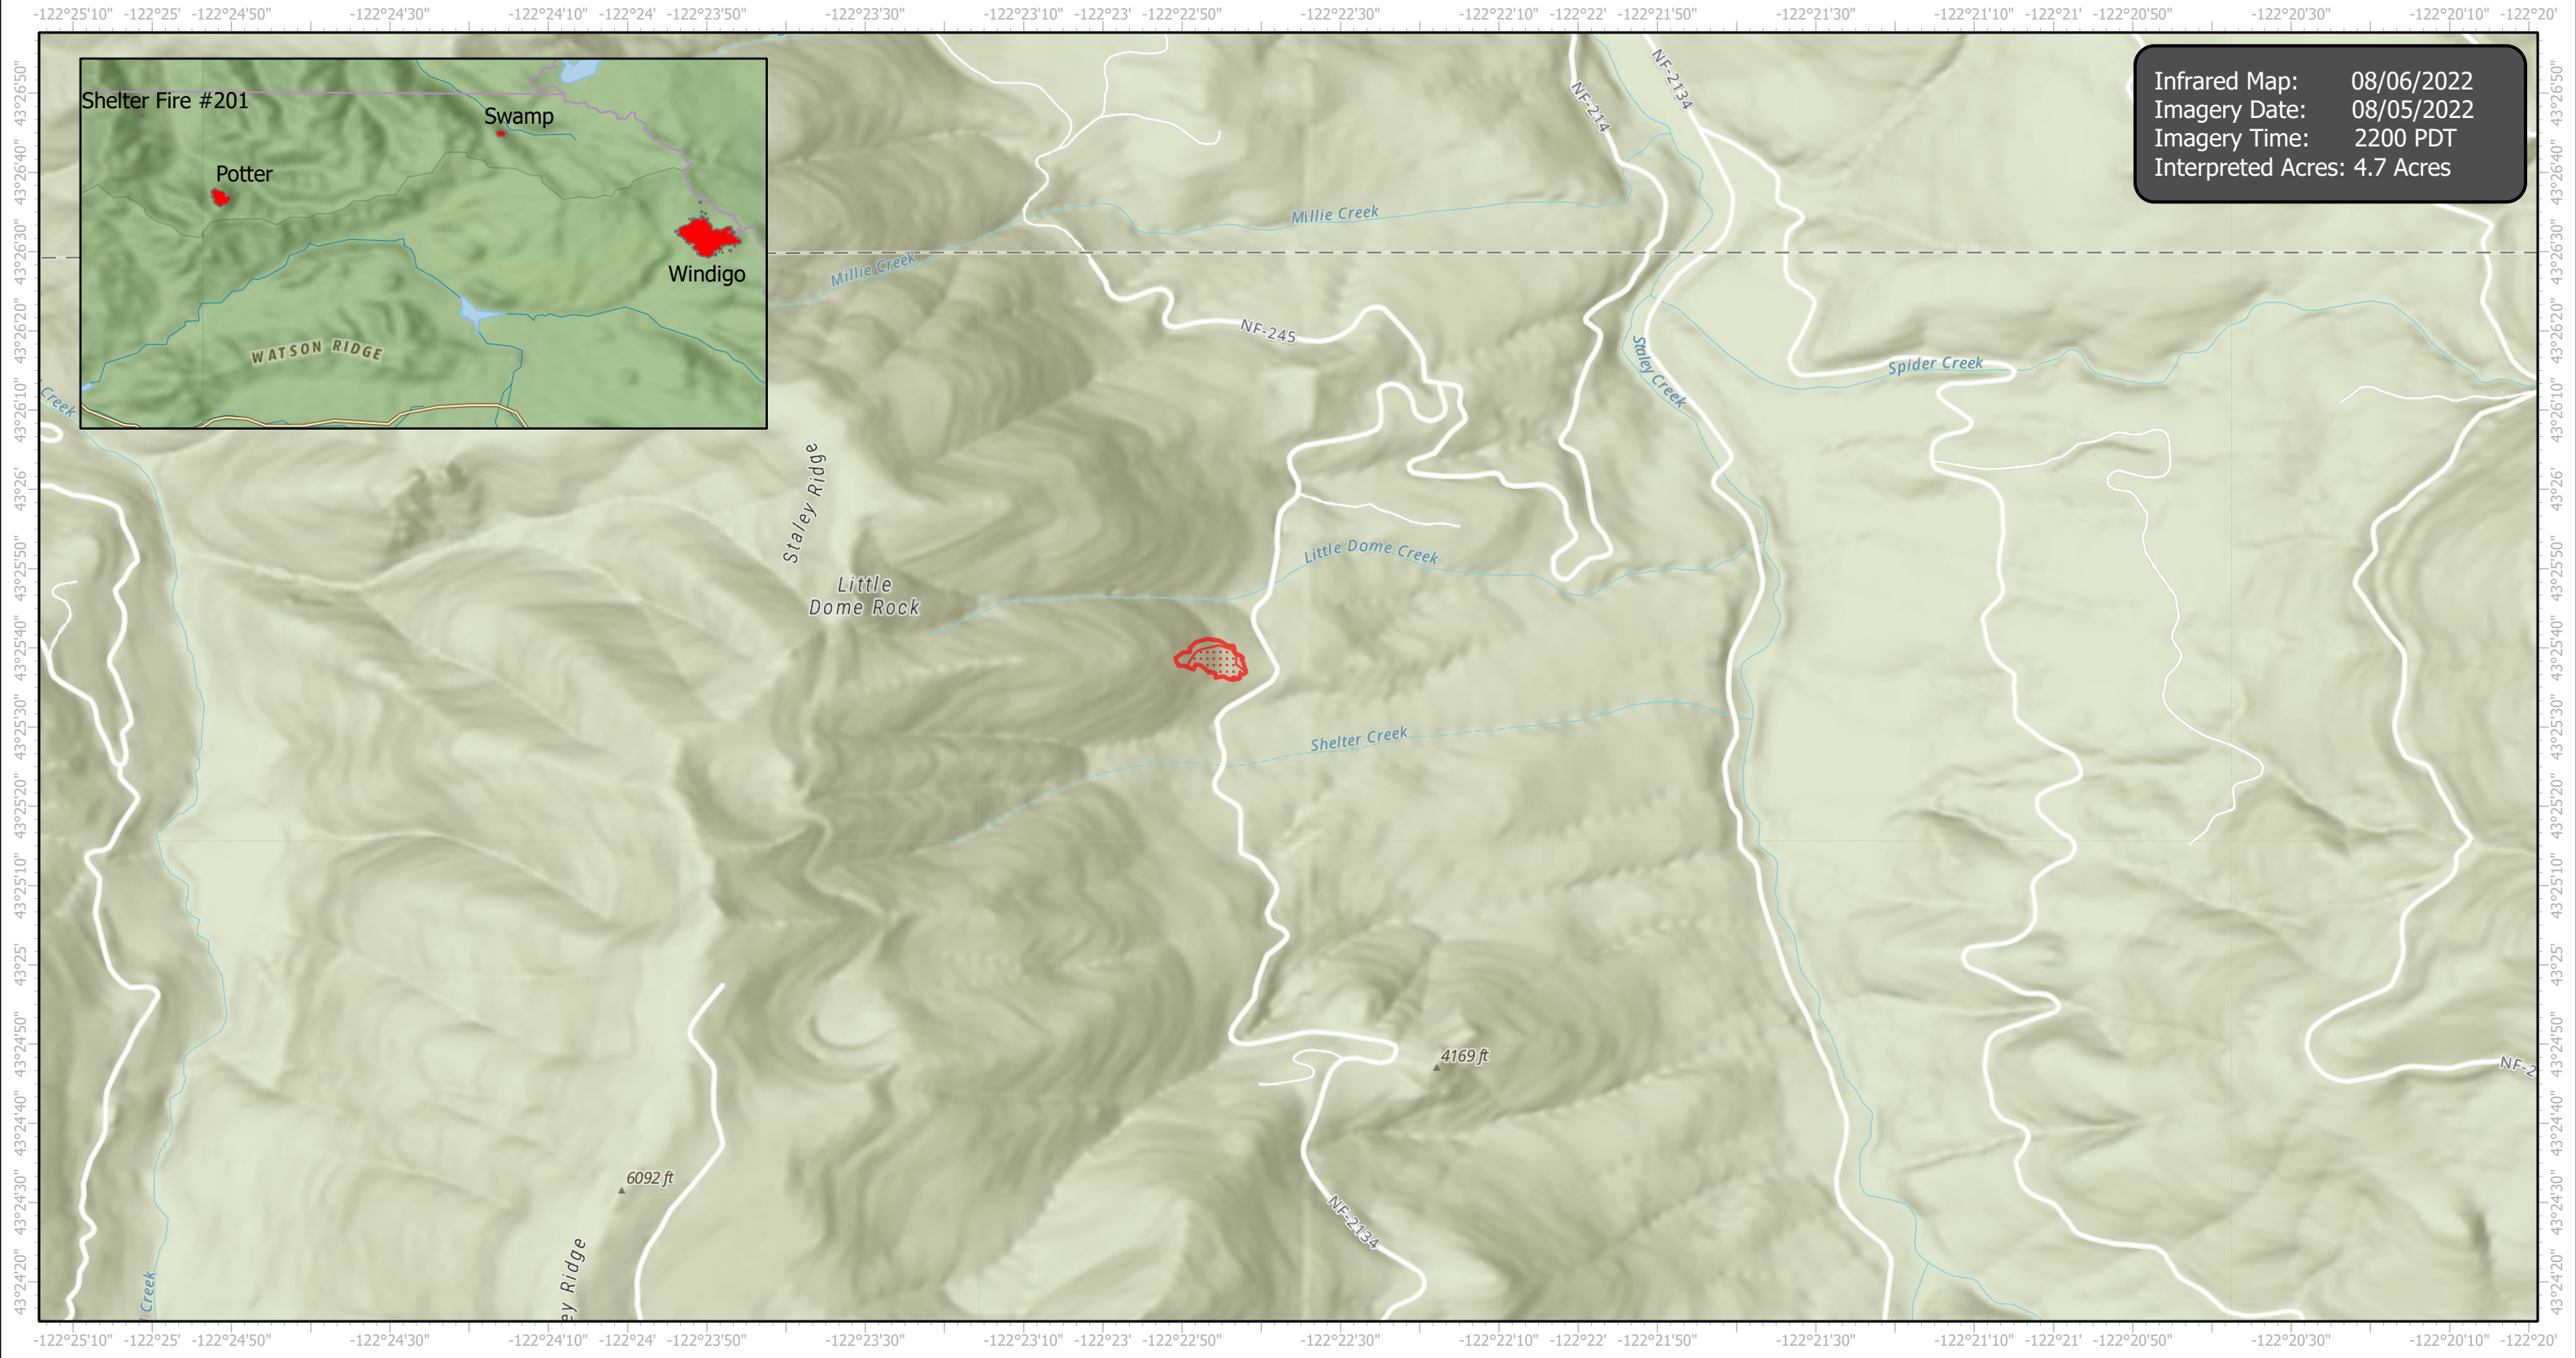

Shelter Infrared Map

Incident # (Shelter)

- IR Heat Perimeter
- IR Scattered Heat

Infrared Interrupter: Daniel LeVrier
email: daniel.levrier@usda.gov