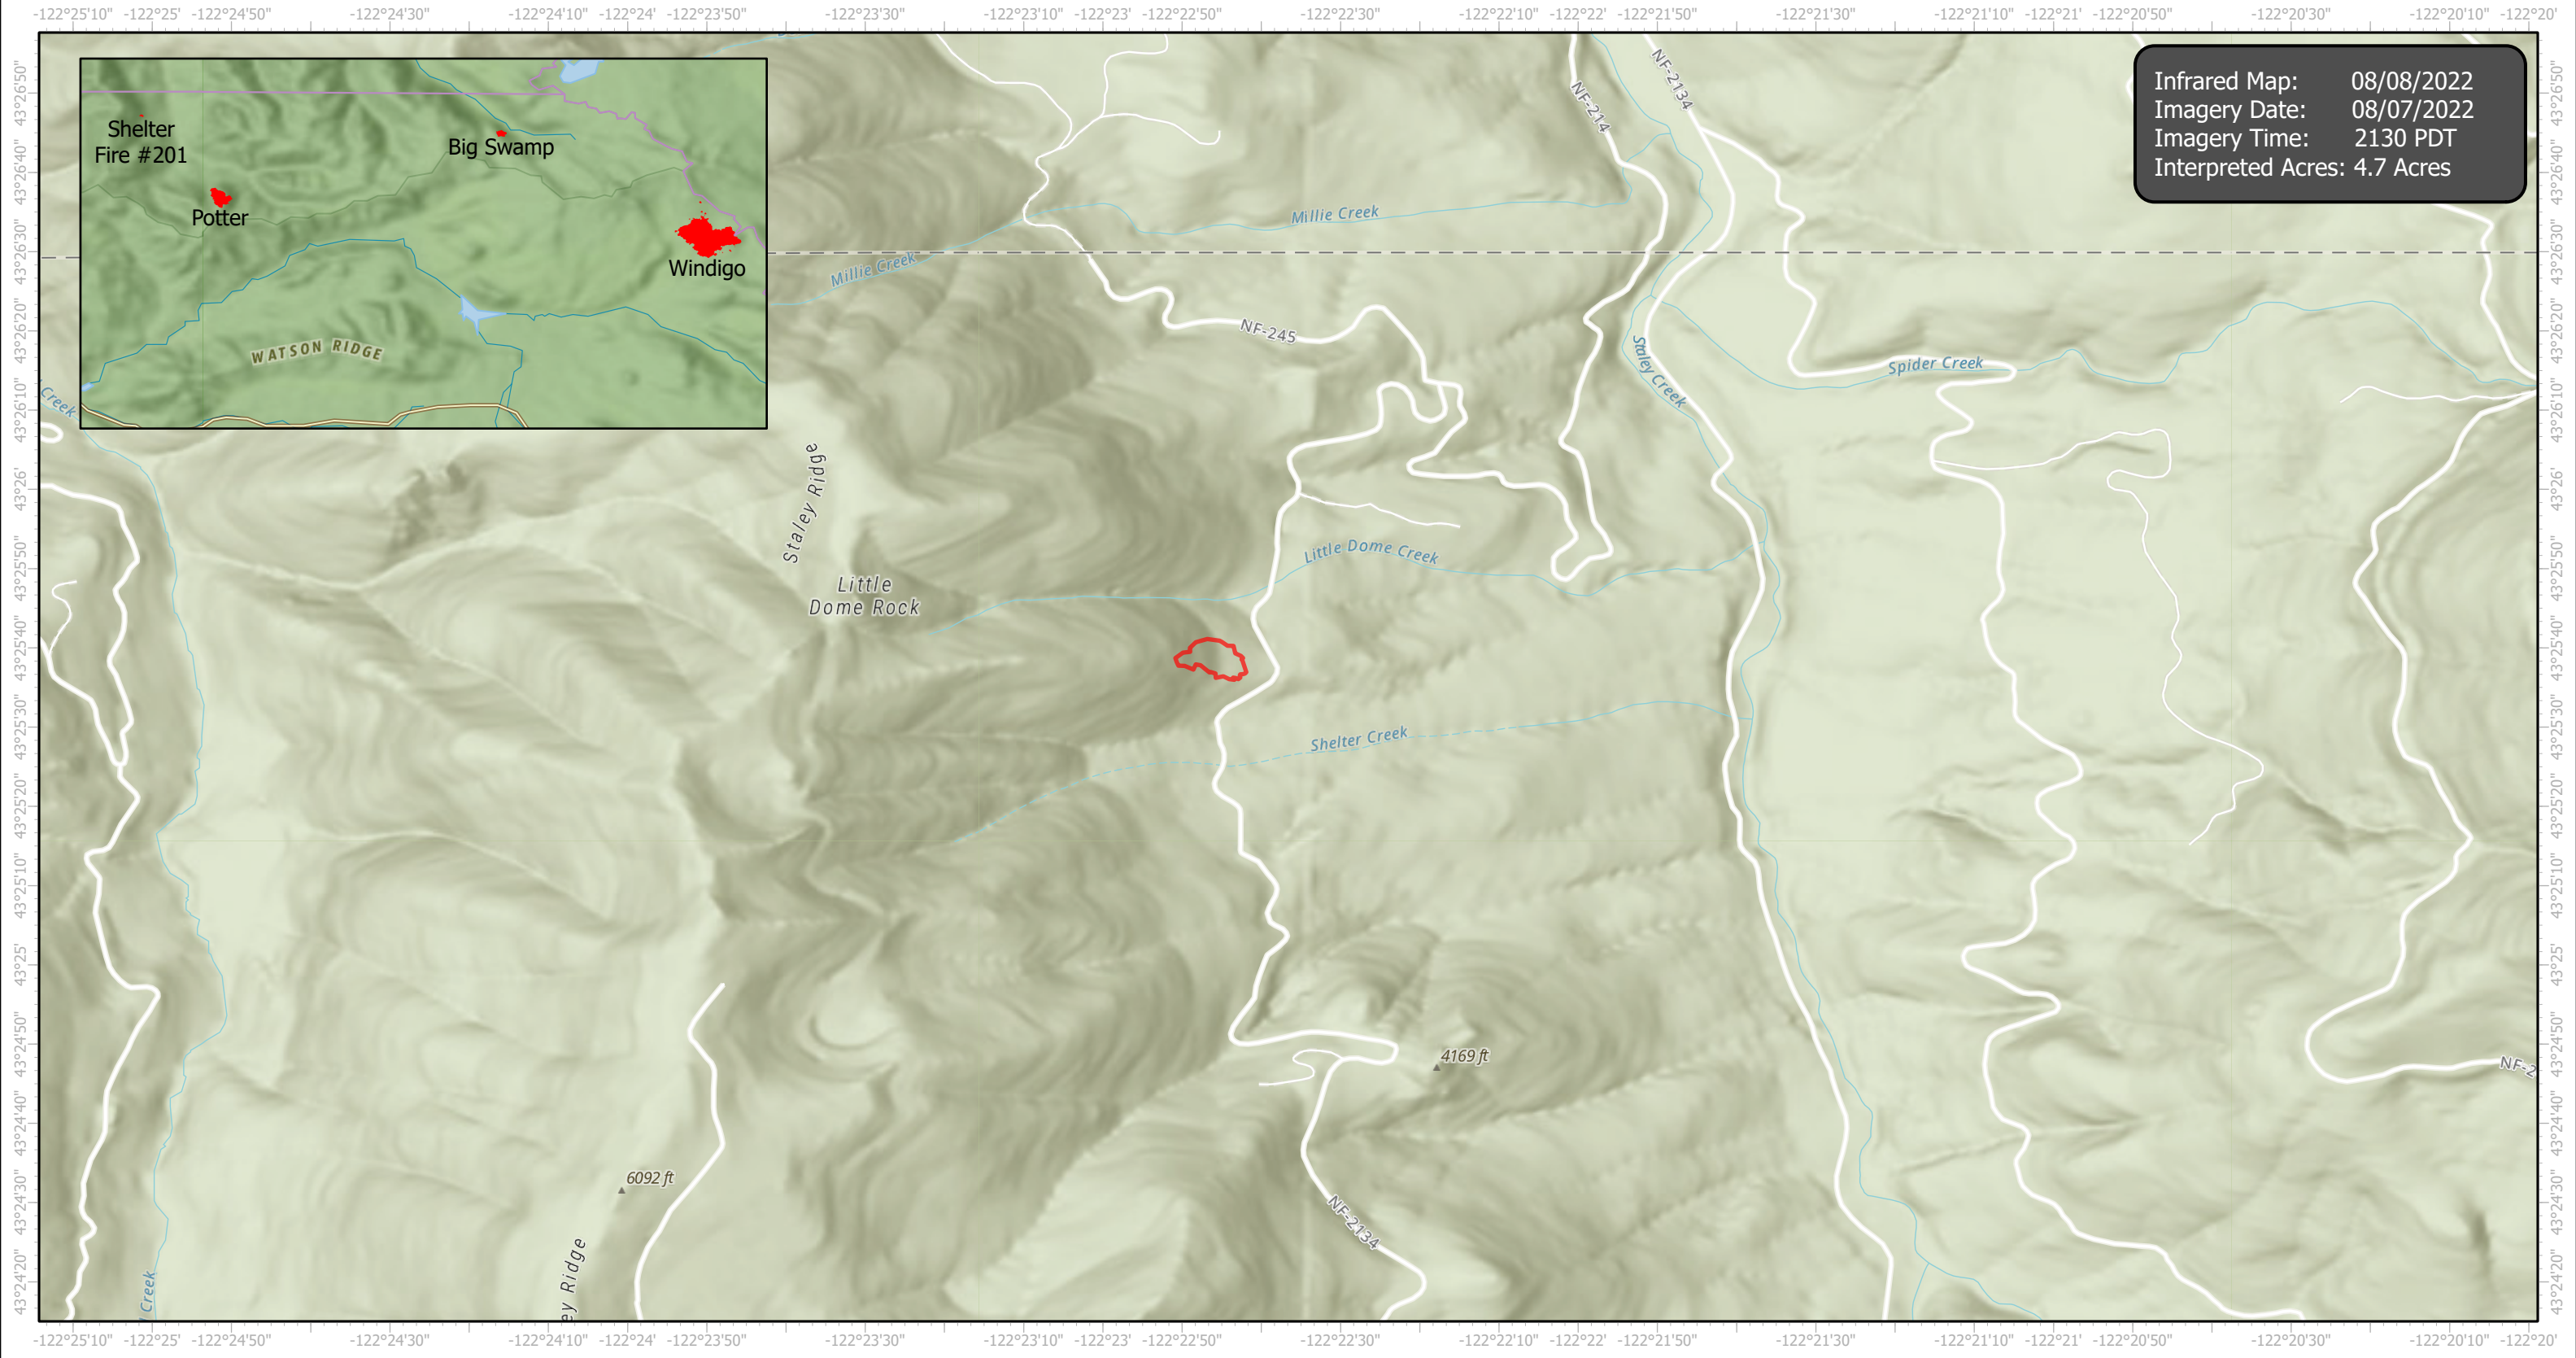

Shelter Infrared Map

Incident # (Shelter)

IR Heat Perimeter

Infrared Interrupter: Daniel LeVrier
email: daniel.levrier@usda.gov