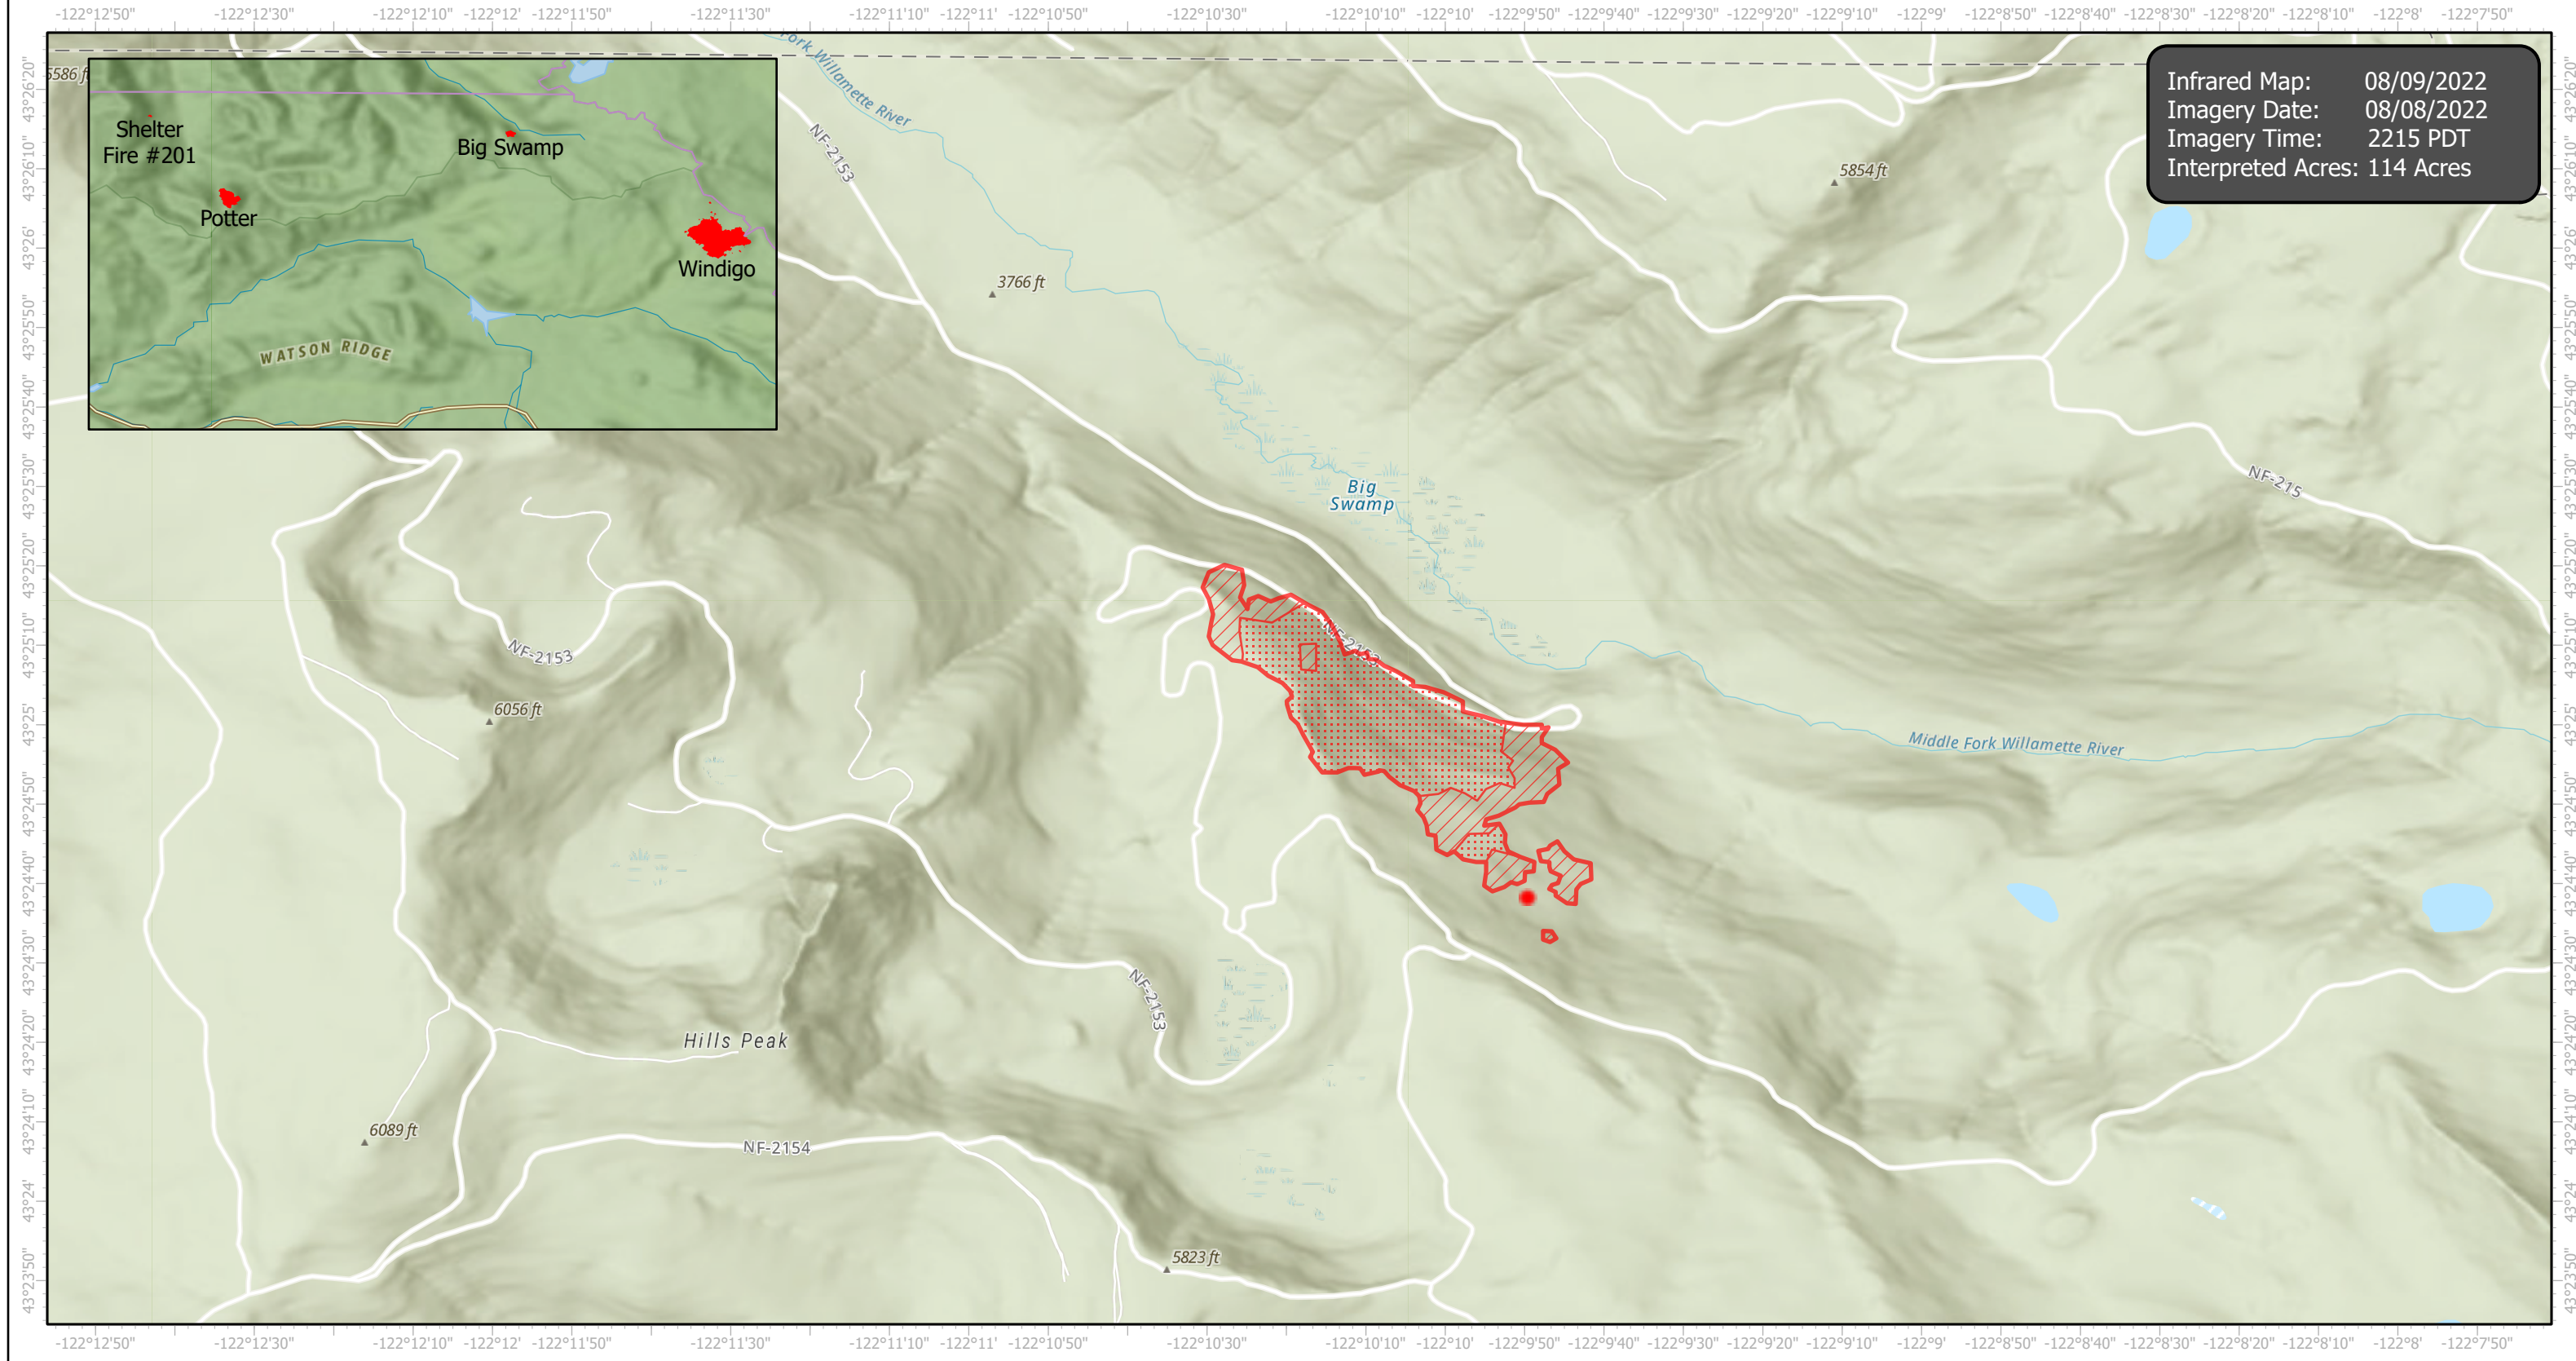

# Big Swamp Infrared Map

Incident # (Big Swamp)

Infrared Map: 08/09/2022  
Imagery Date: 08/08/2022  
Imagery Time: 2215 PDT  
Interpreted Acres: 114 Acres

- IR Isolated Heat Source
- ▨ IR Intense Heat
- ▧ IR Heat Perimeter
- ▩ IR Scattered Heat