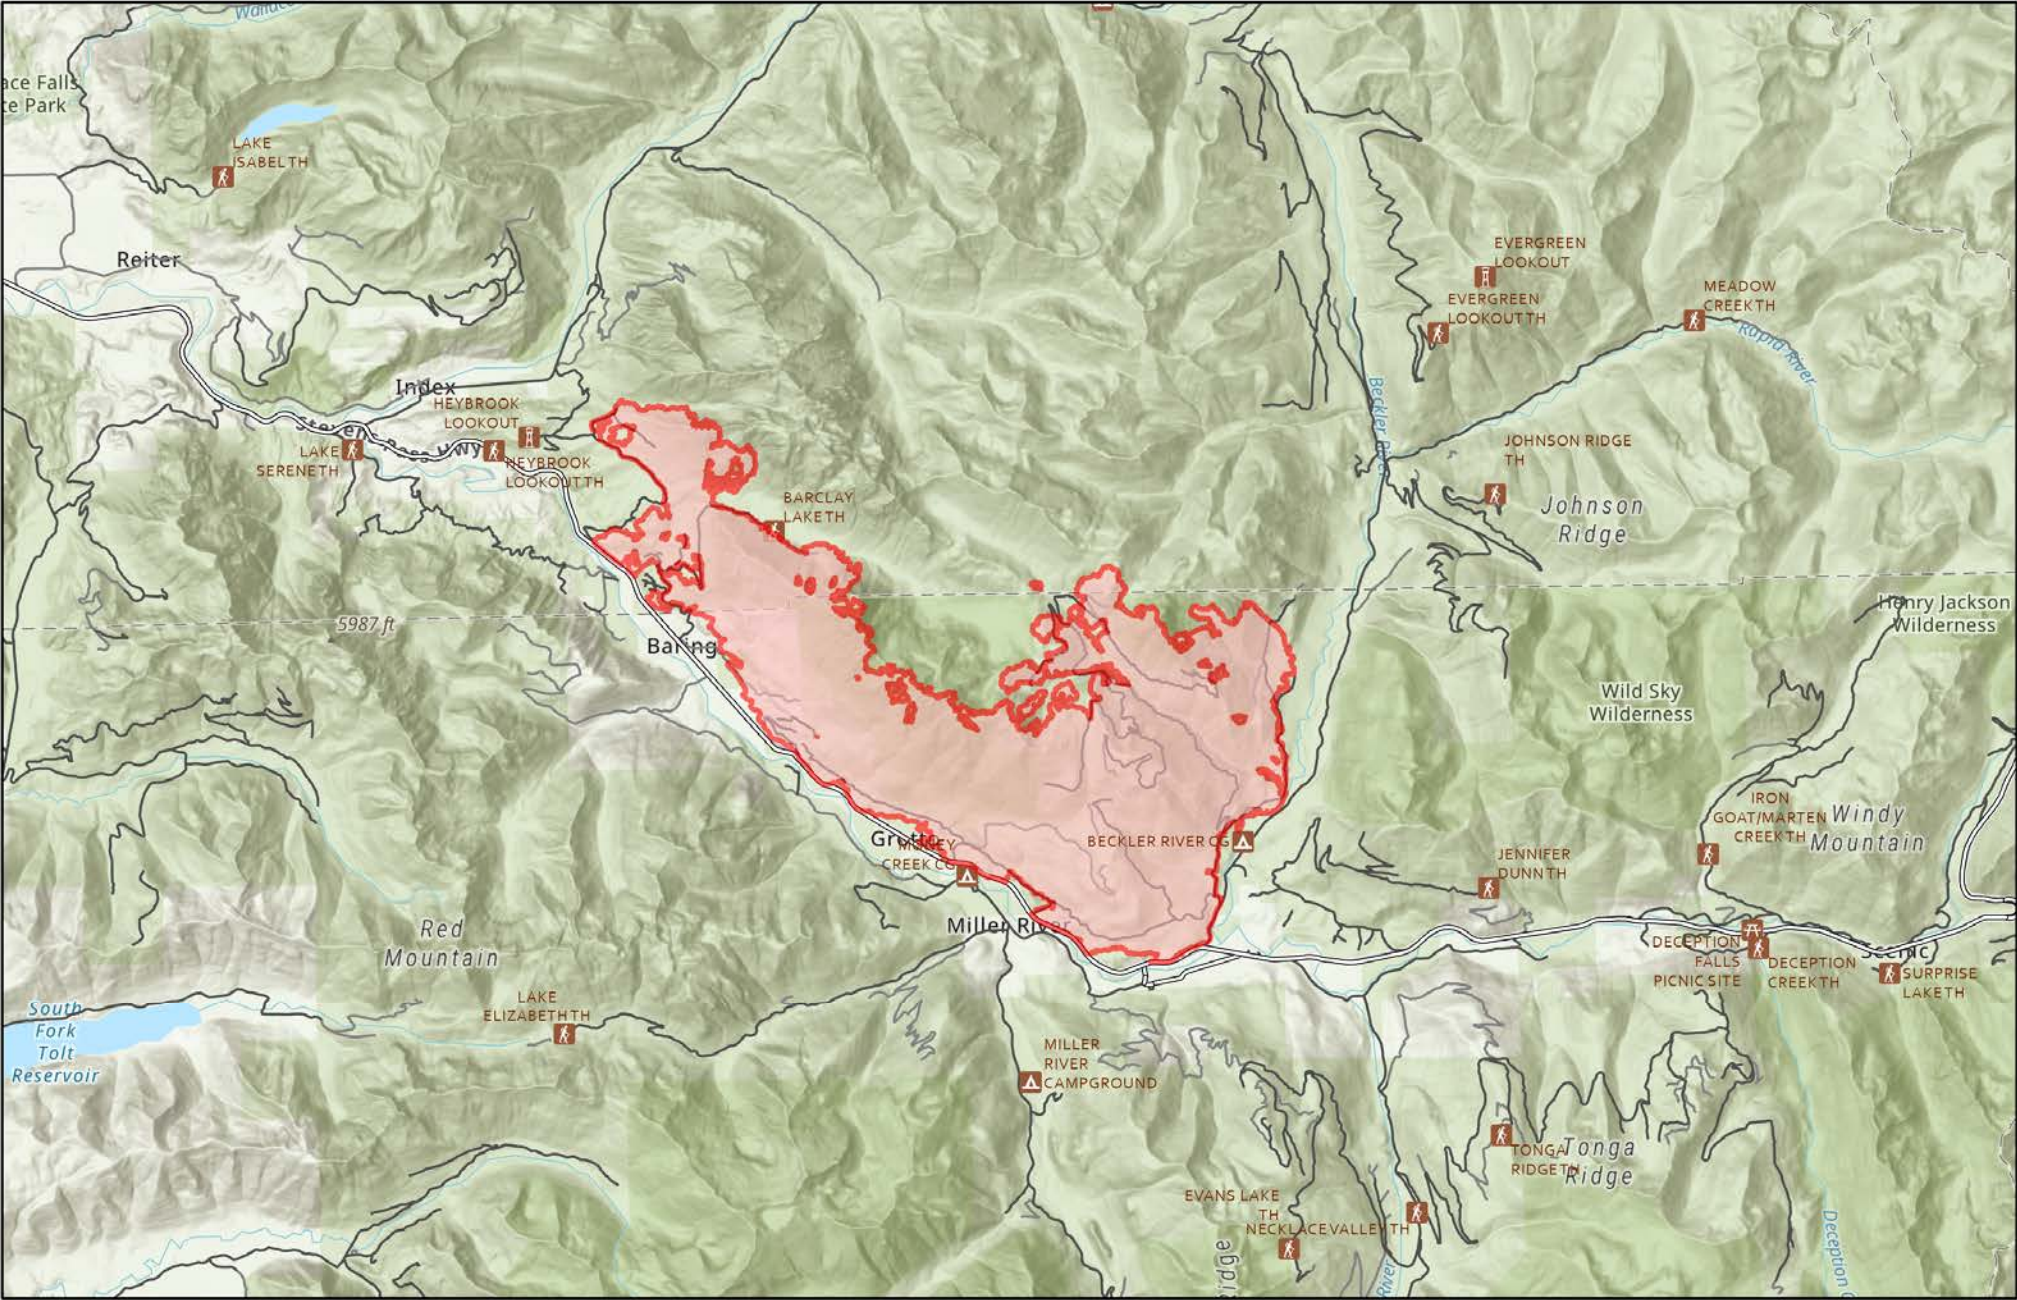

Fire Information

Bolt Creek
WA-NWS-000150

14,820 acres at 10/19/2022 @1837