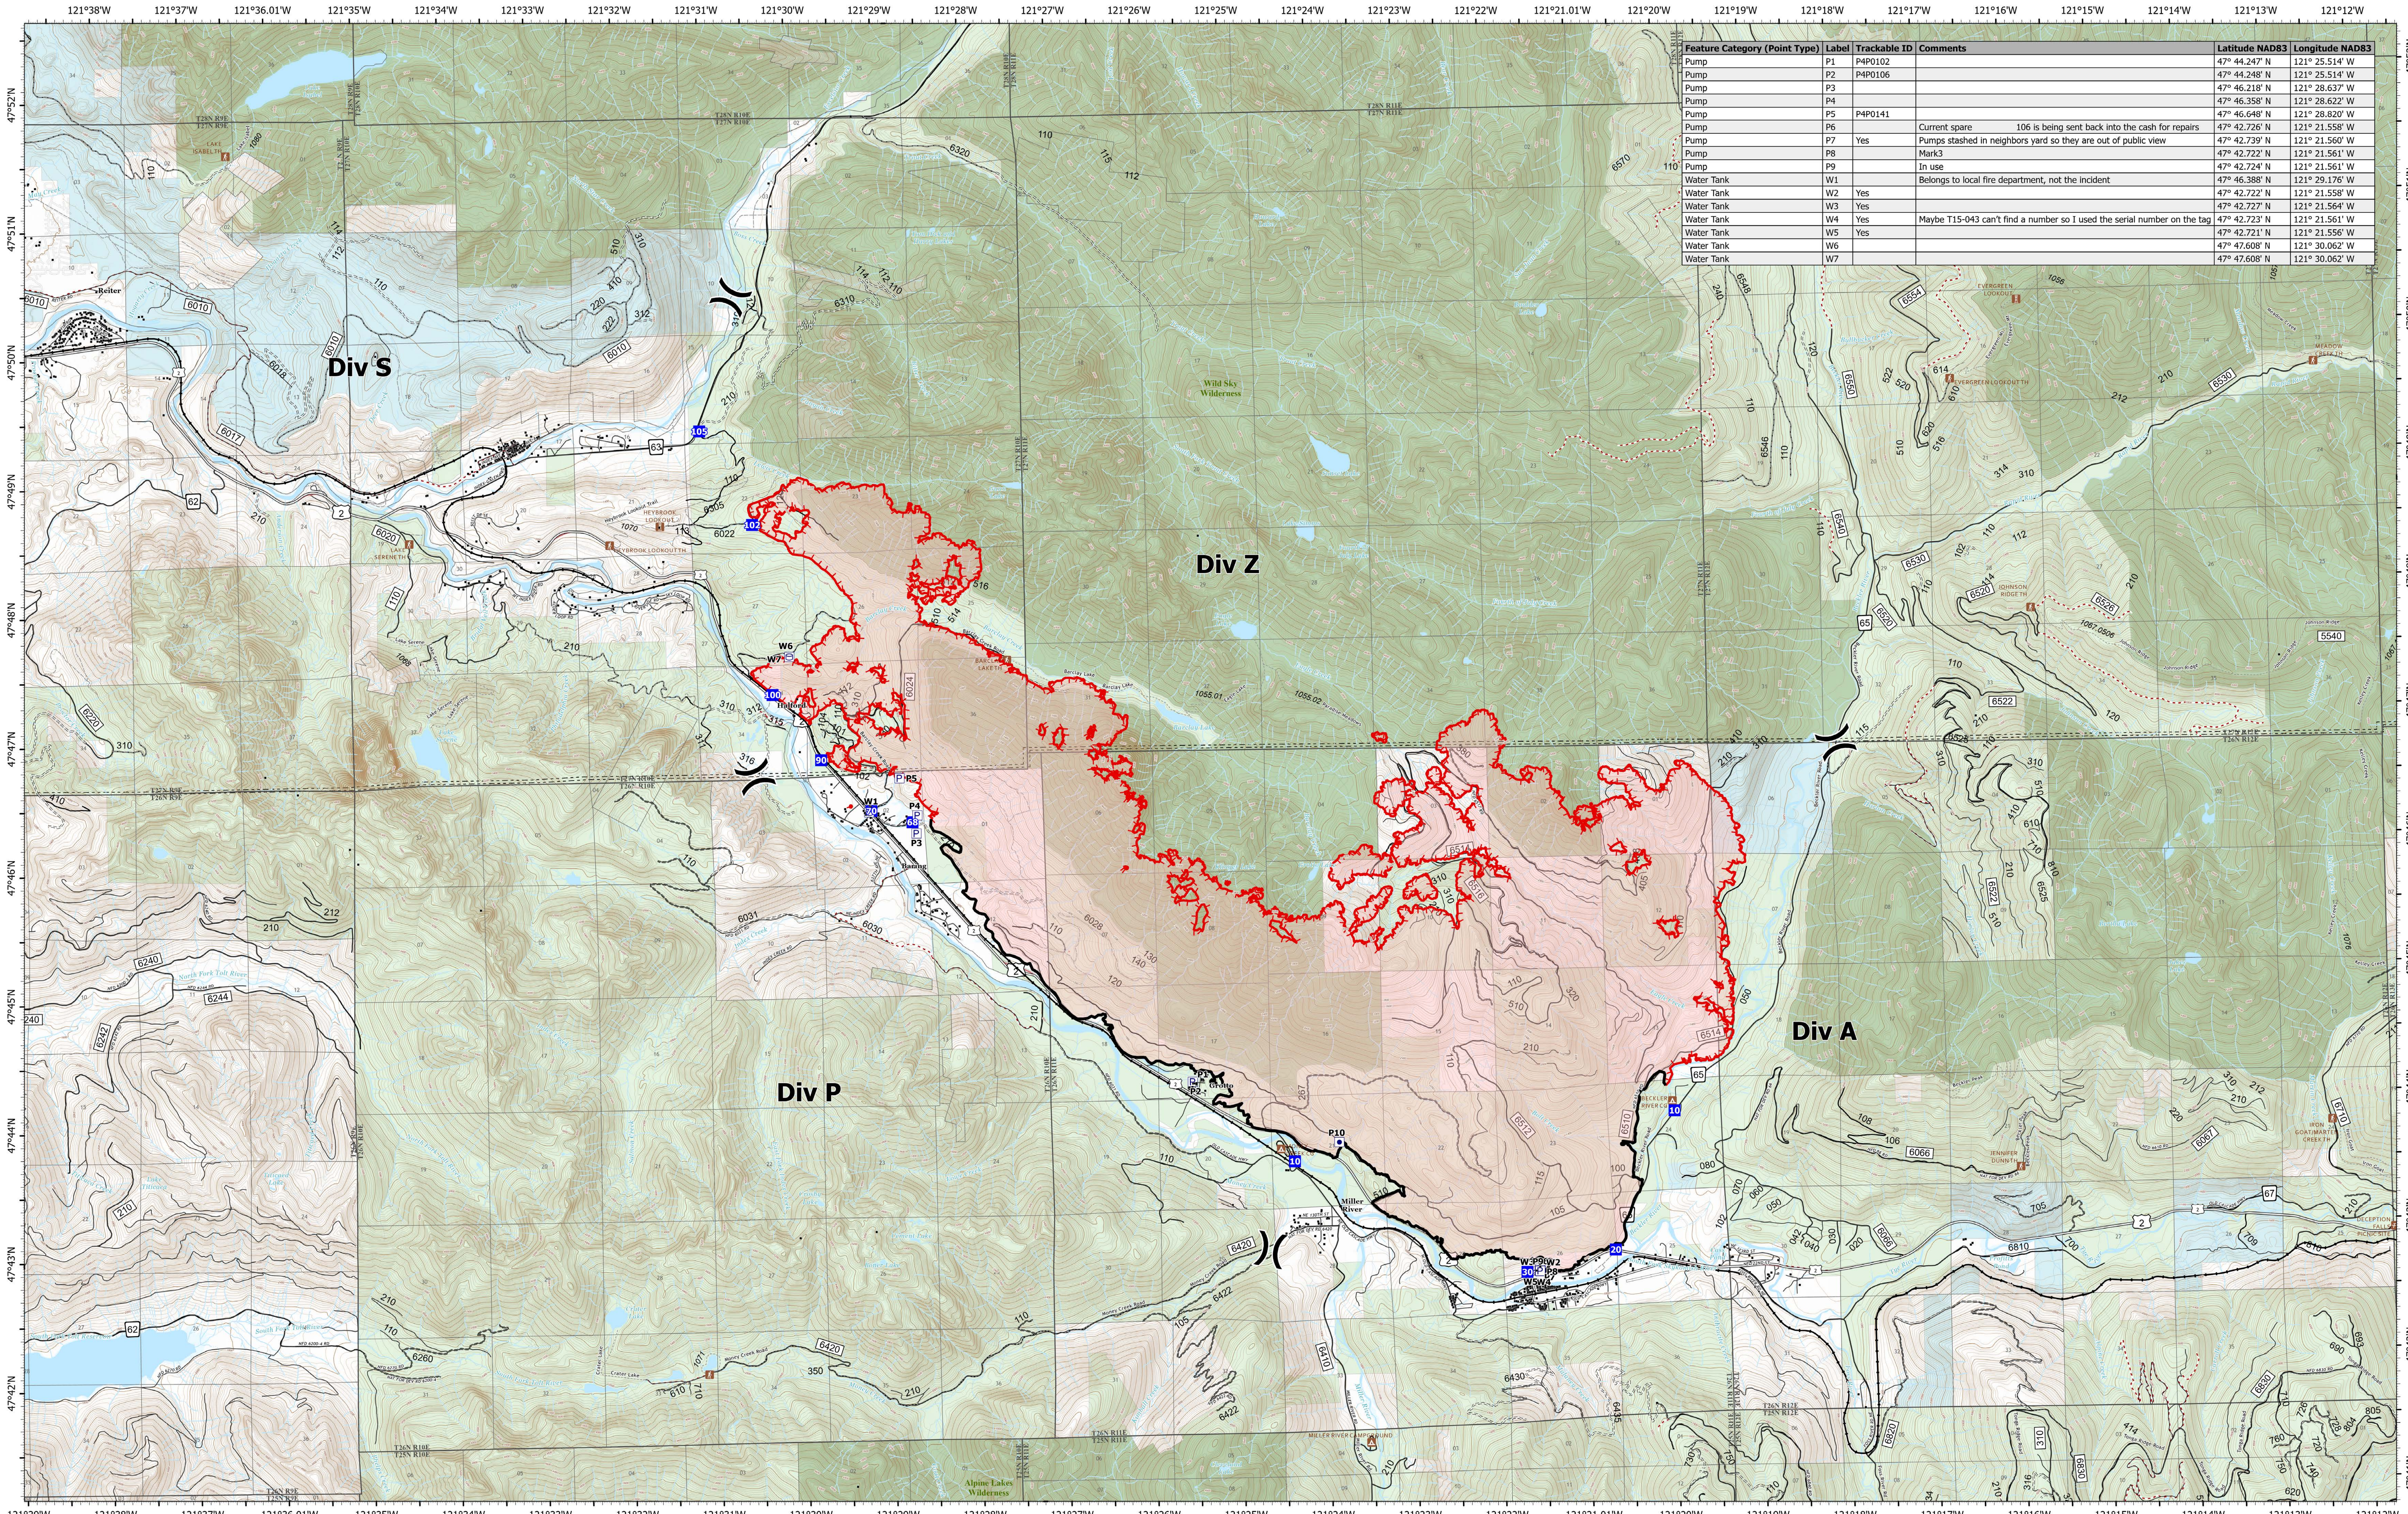

Pump Locations

Bolt Creek
WA-NWS-000150
10/20/2022

14,766 acres at 10/18/2022 @1935

10/19/2022 1841

- Other Property
- Contained
- Trailhead
- Forest Service Decommissioned Roads
- Bureau of Land Management (BLM)
- Pump
- Uncountained
- Railroads
- Railroads
- State
- Water Tank
- Campground
- Major Highways
- Railroads
- US Forest Service (USFS)
- X Division Break
- Day Use/Picnic
- Forest Service Open Roads
- Wilderness
- Drop Point
- Lookout/Cabin
- Forest Service Closed Roads
- Trail

SE WASHINGTON
ALL HAZARDS
TYPE 3
INTER-AGENCY TEAM

0 0.47 0.95 1.9 Miles