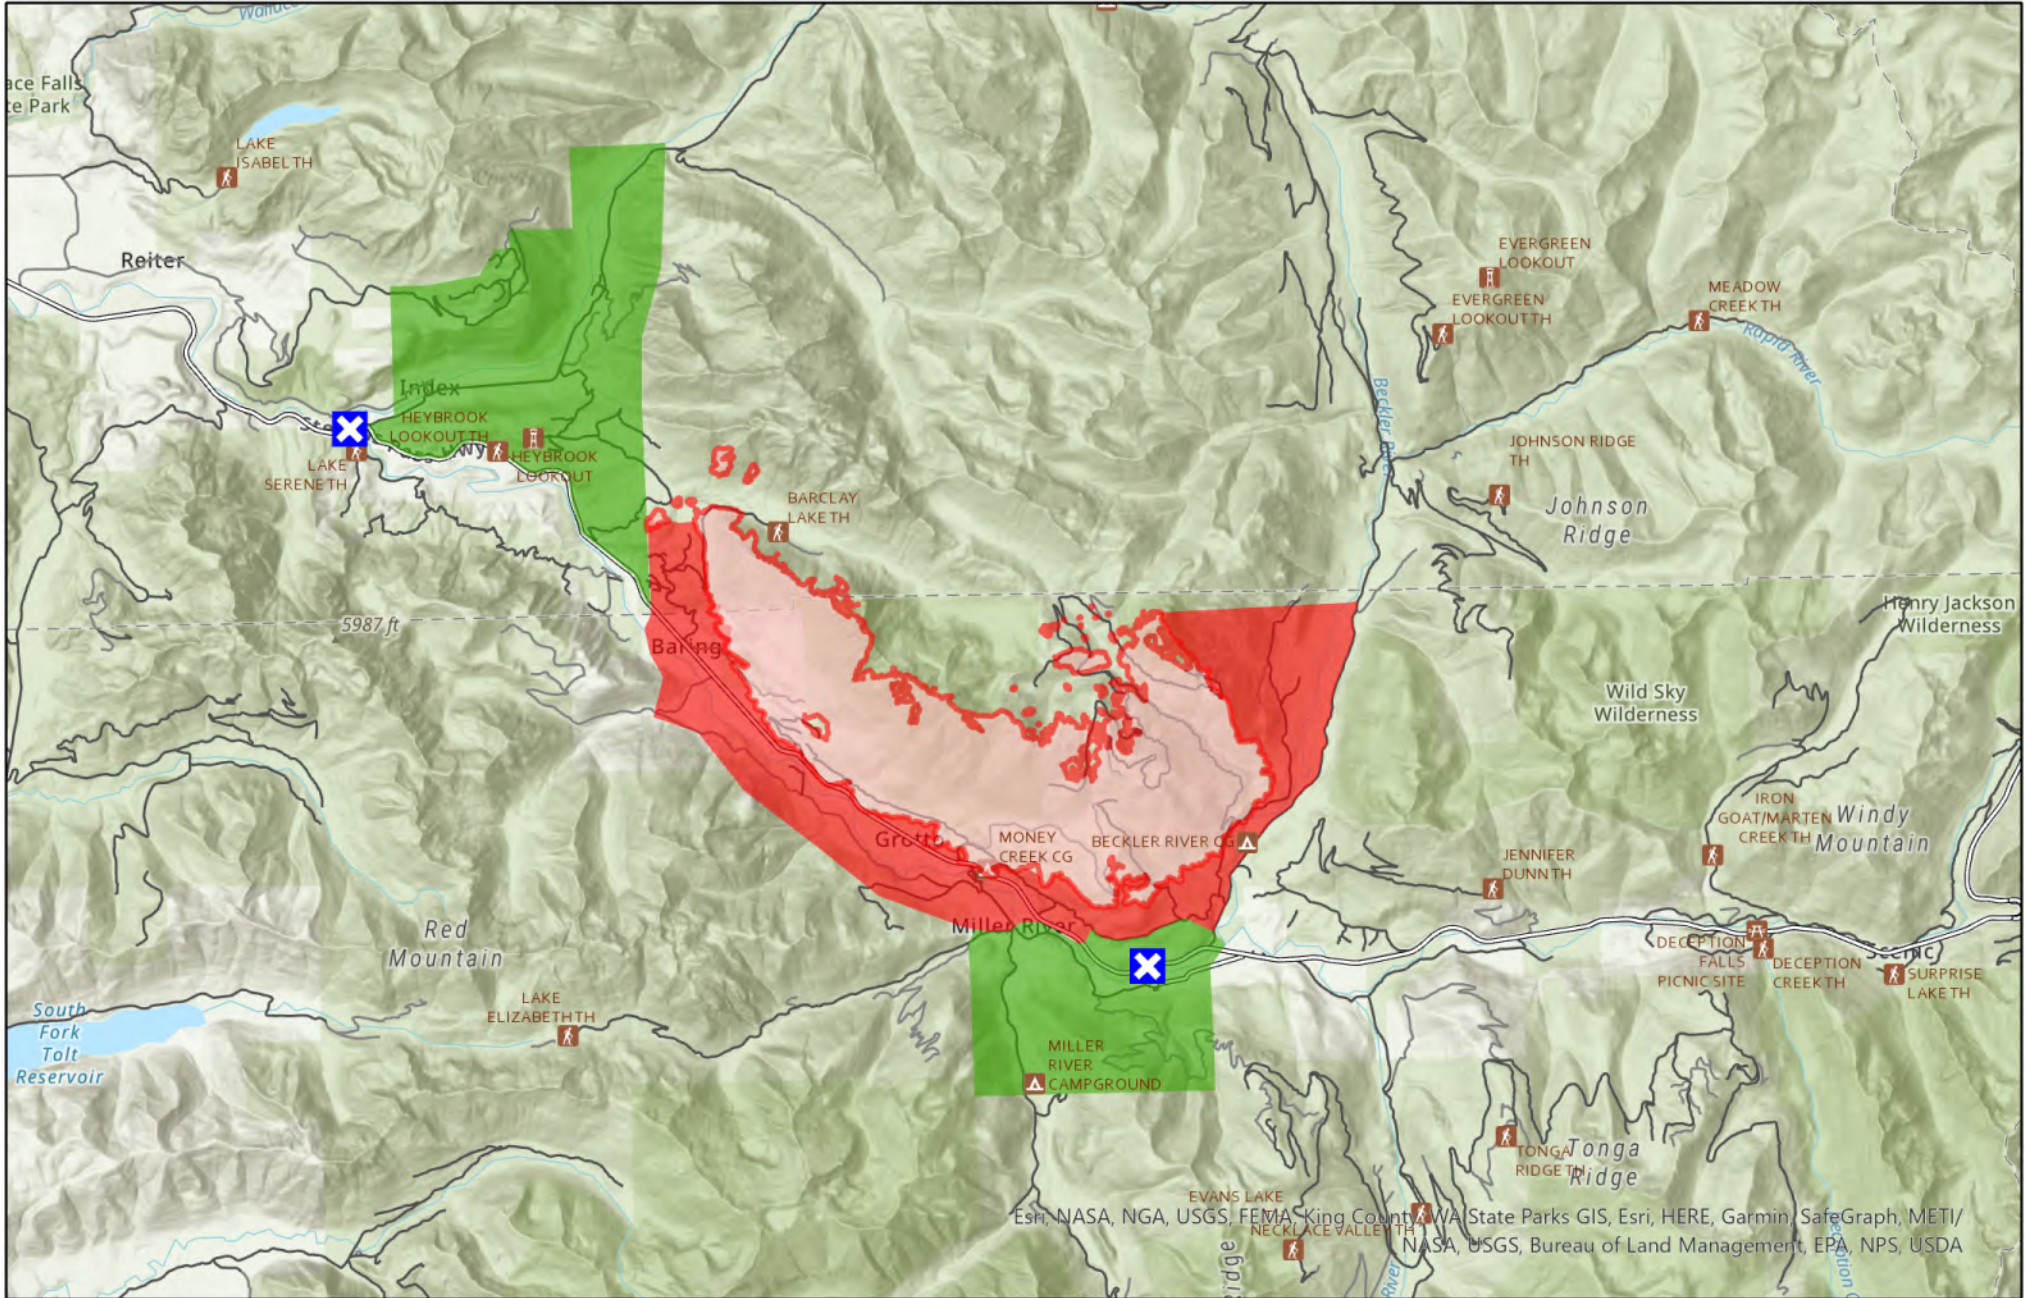

# Information

## Bolt Creek WA-NWS-000150

9,440 acres at 09/12/2022 @2041

-  Road Closures
- Evacuation Level**
-  1- Get Ready
-  3 - Go Now

Esri, NASA, NGA, USGS, FEMA, King County, WA State Parks GIS, Esri, HERE, Garmin, SafeGraph, METI/  
NASA, USGS, Bureau of Land Management, EPA, NPS, USDA