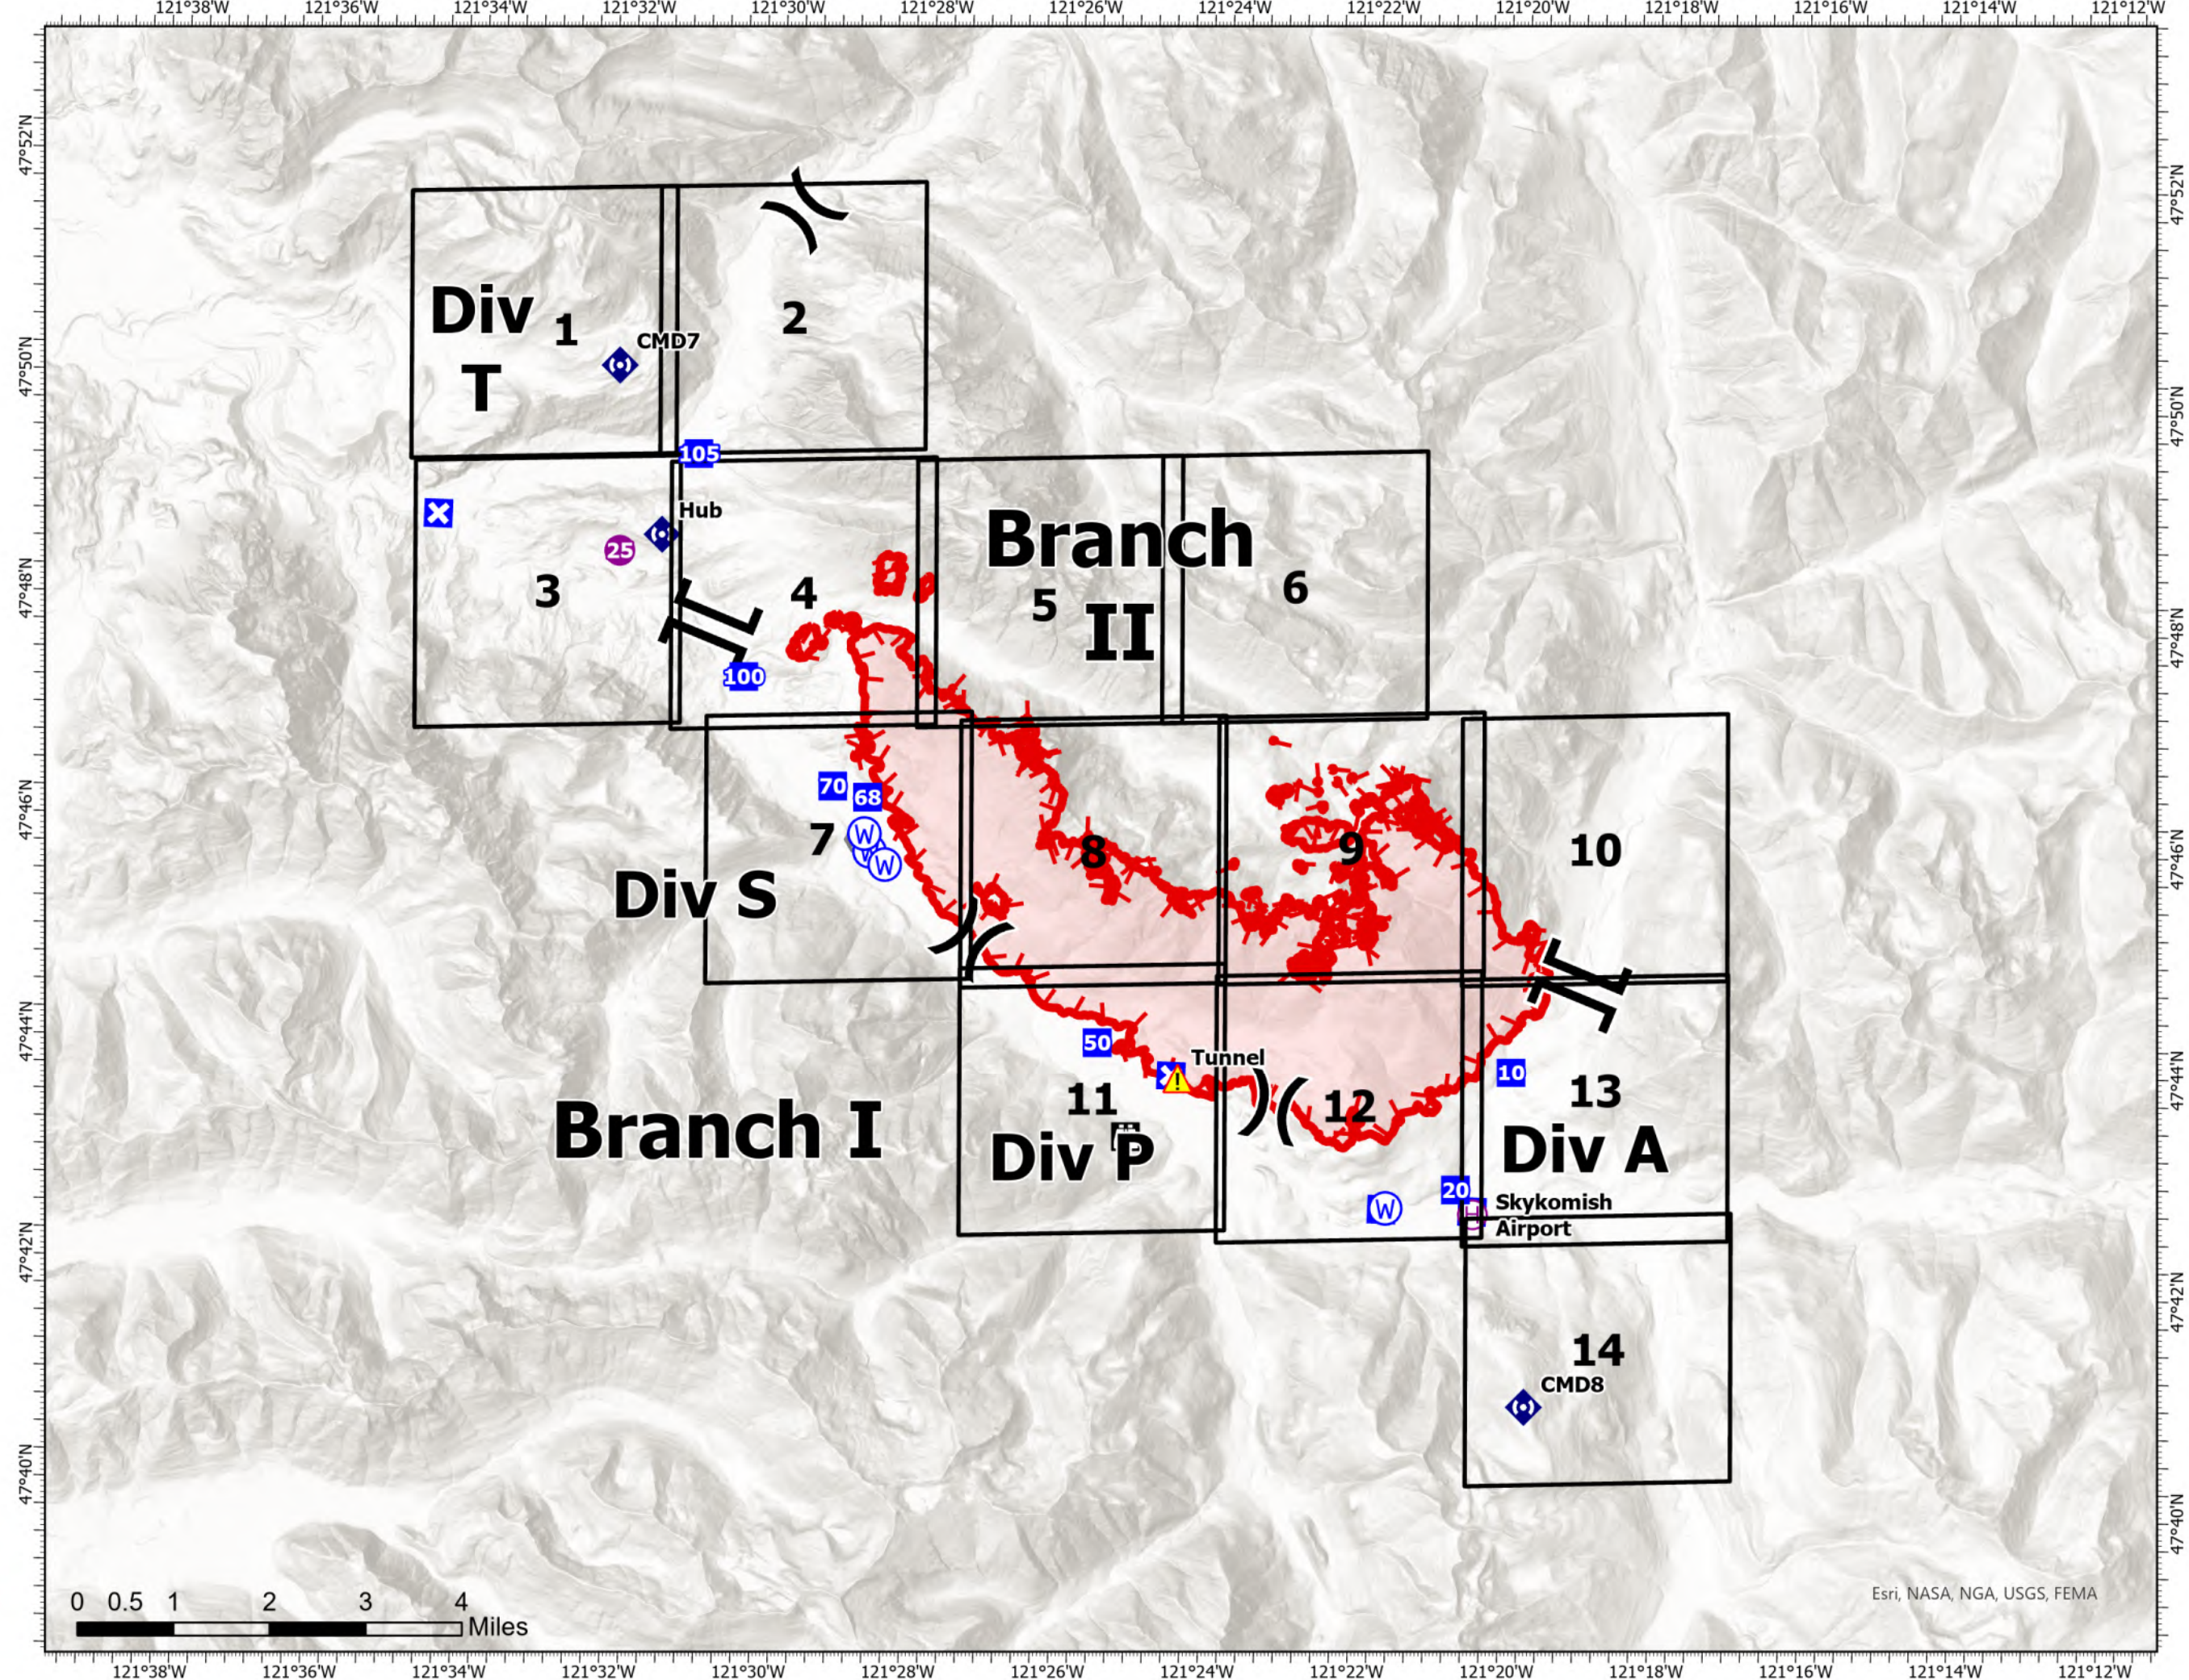

IAP

Bolt Creek

WA-NWS-000150

09/19/2022

10,220 acres at 09/16/2022 @2022

- Helispot
- ⊕ Helibase
-)(Division Break
- || Branch Break
- Drop Point
- ⊗ Closure
- ⚠ Lookout
- 🏠 Fire Station
- ⚖ Bridge
- ⬢ Repeater
- ⚠ Tunnel
- Ⓜ Water Source
- ▬ Uncontained

Map updated:
9/18/2022 2027

Esri, NASA, NGA, USGS, FEMA