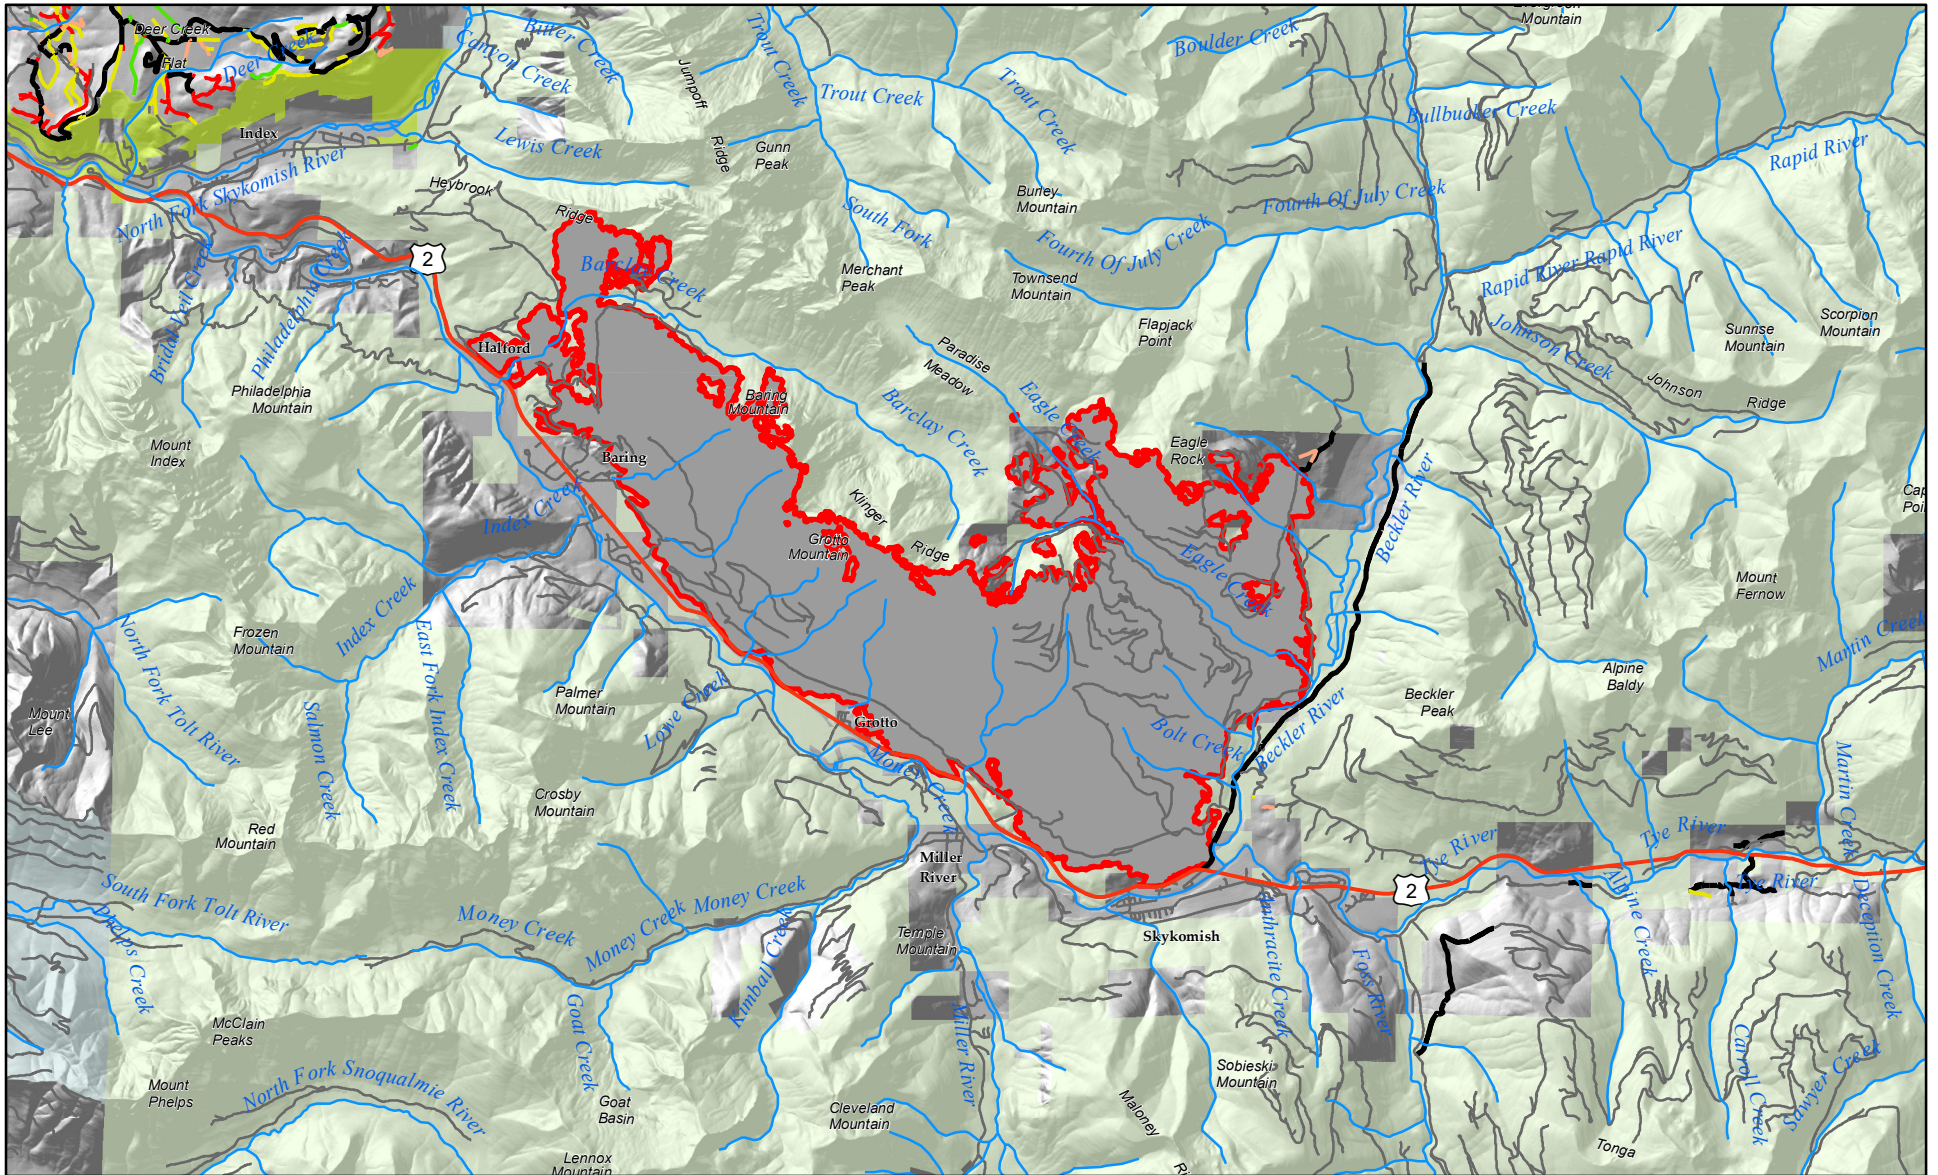

# Fire Information

**Bolt Creek Fire**  
October 8th, 2022    Acres; 13,060