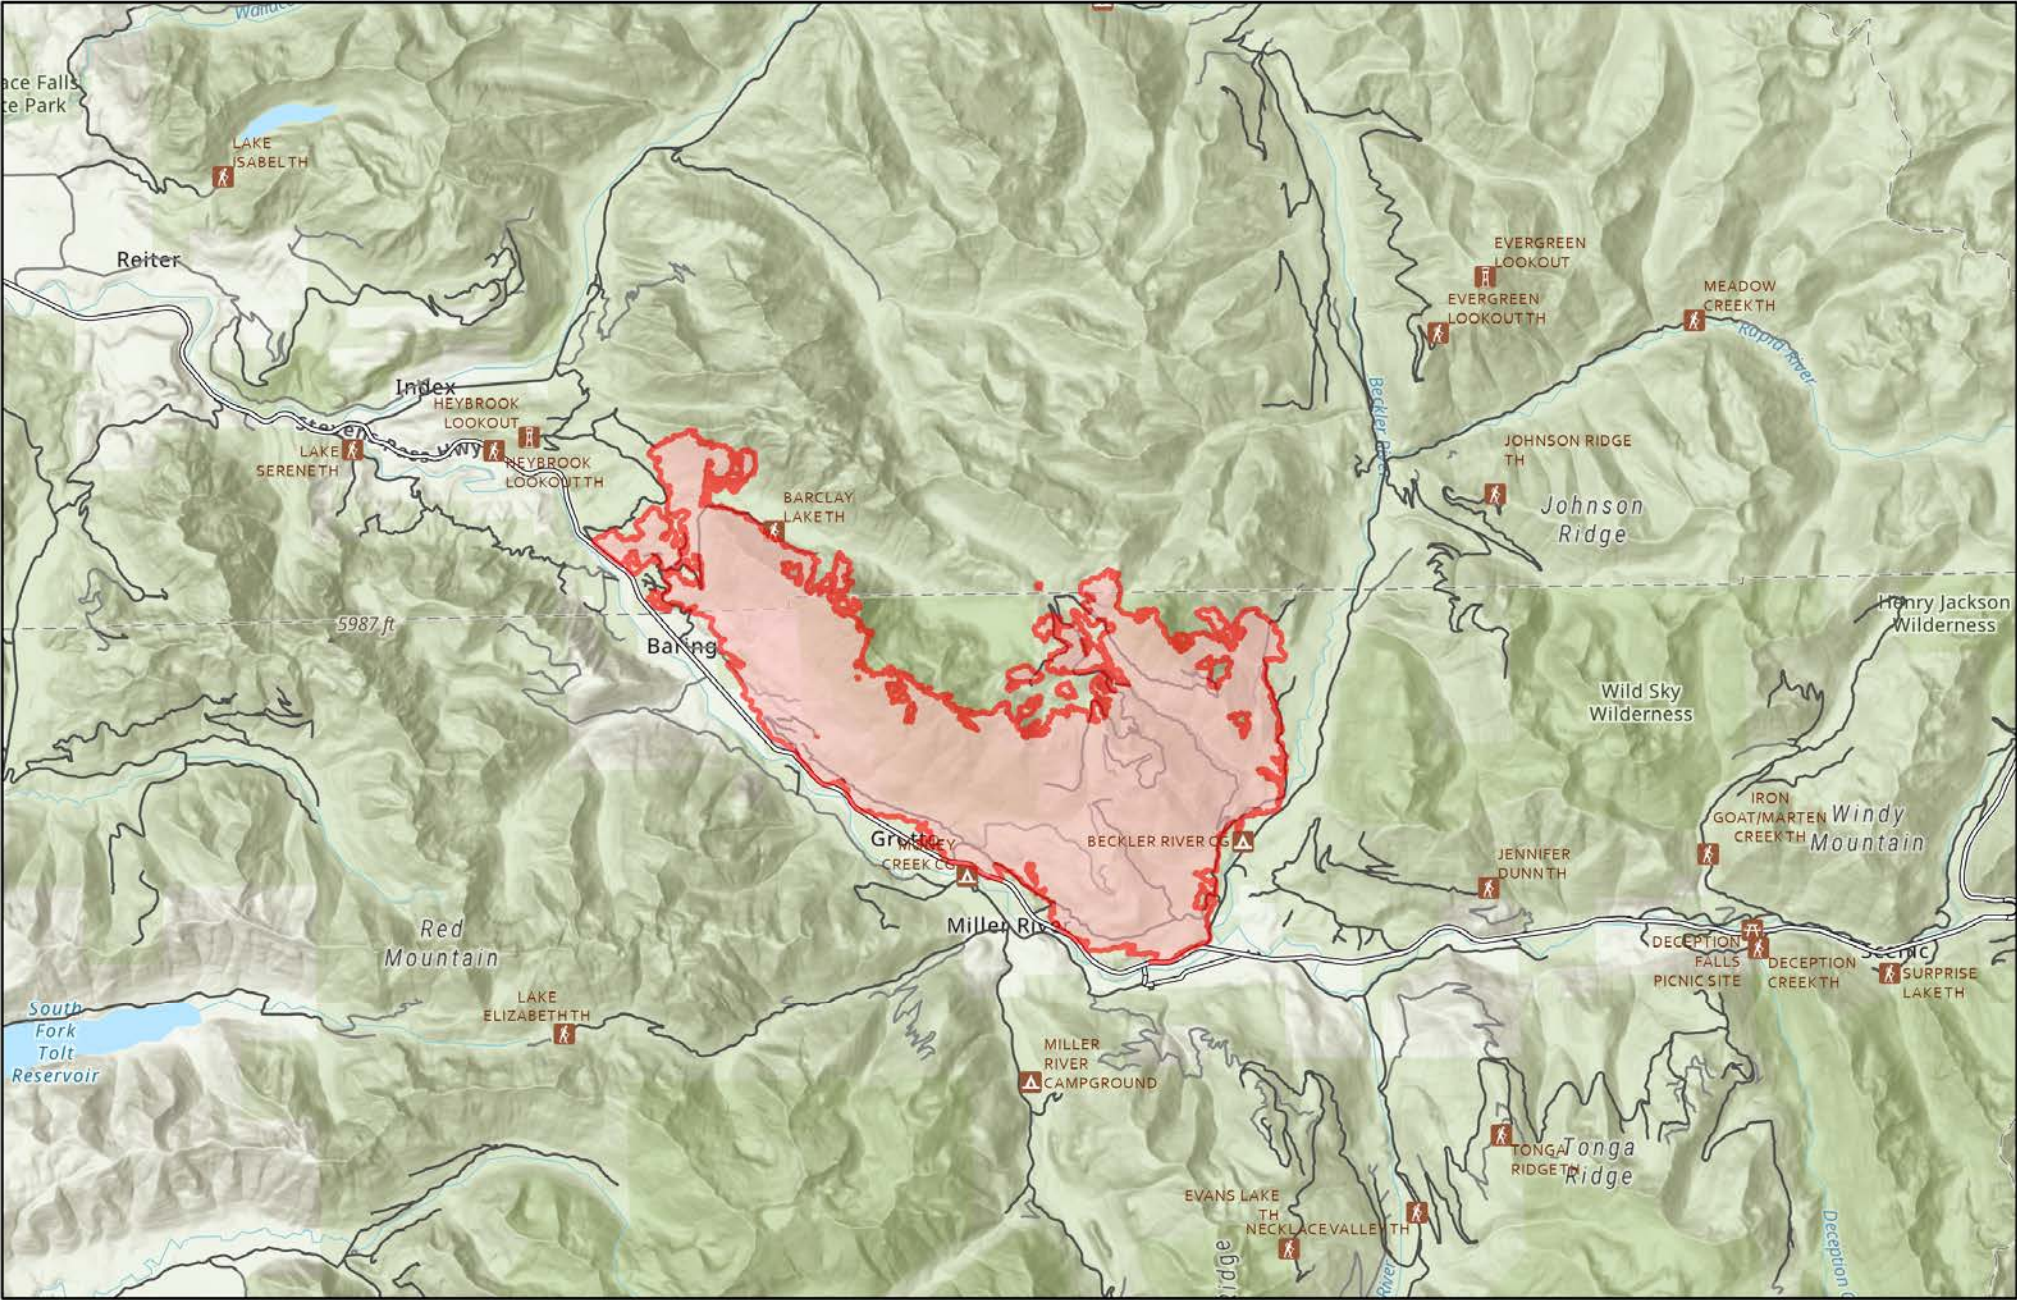

Fire Information

Bolt Creek
WA-NWS-000150

13,503 acres at 10/09/2022 @2142