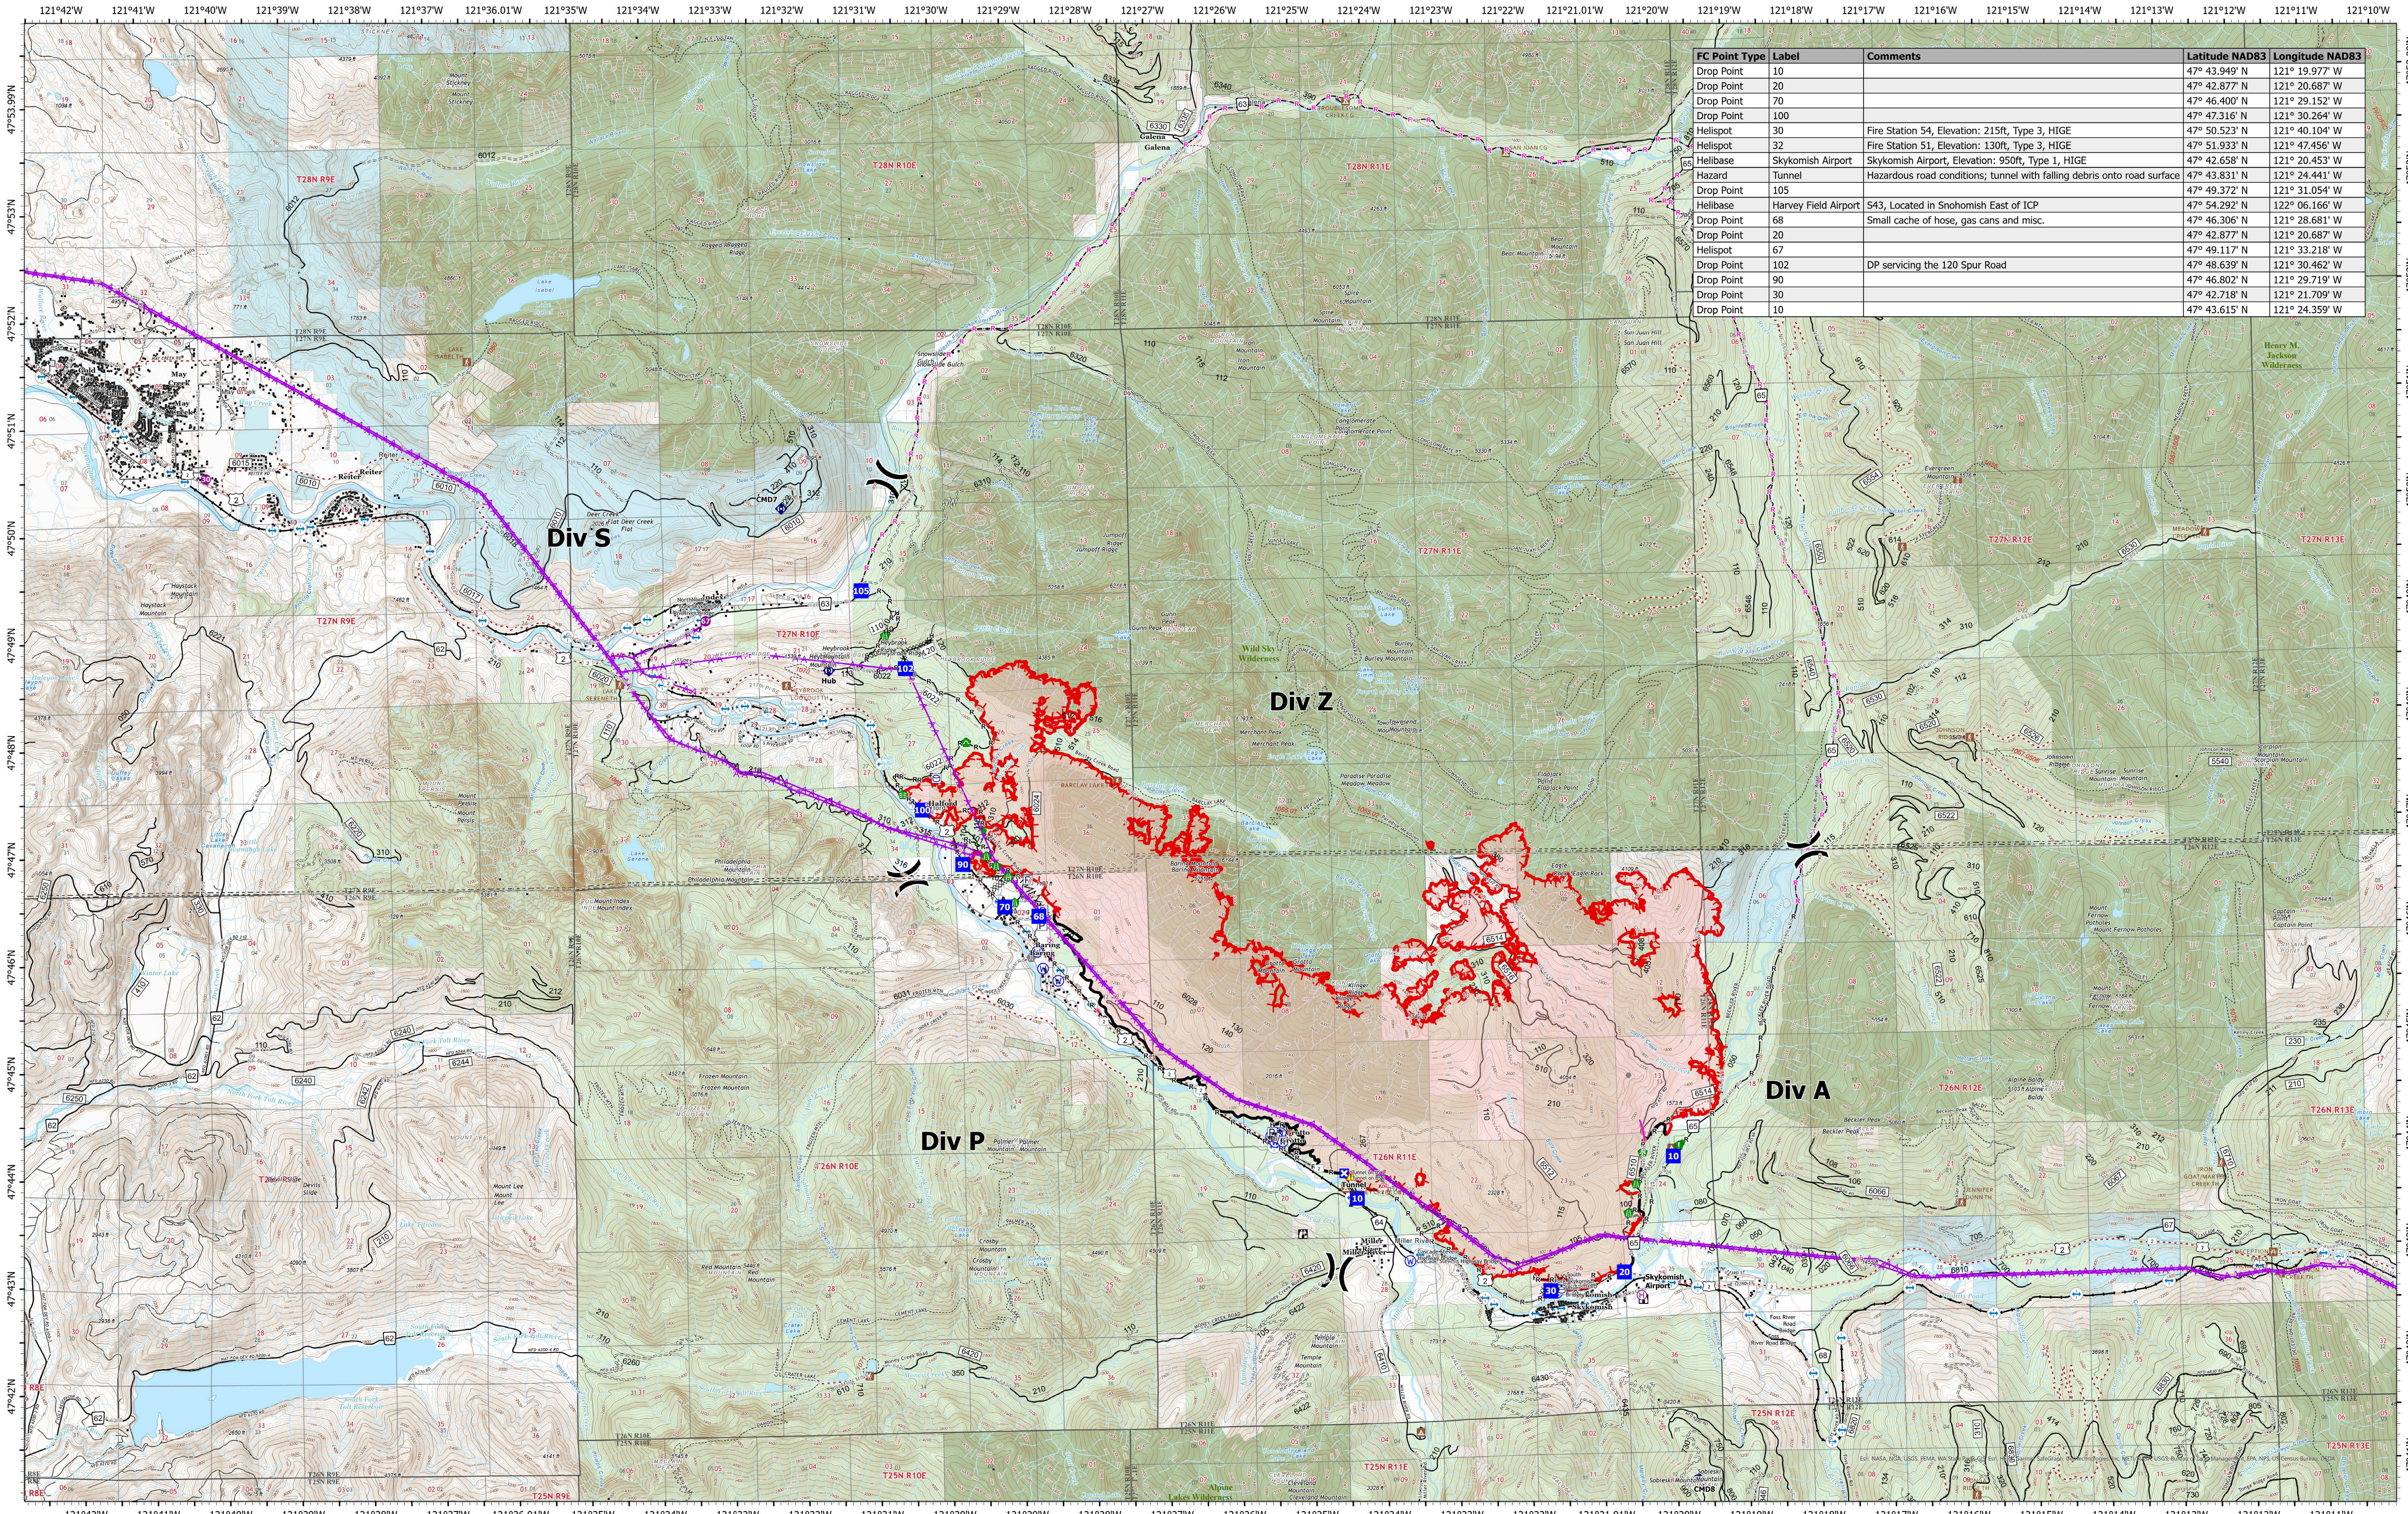

# Communications

**Bolt Creek**  
**WA-NWS-000150**  
**10/13/2022**

13,748 acres at 10/11/2022 @1956  
 10/12/2022 2108

- Pump
  - Water Tank
  - Helispot
  - Helibase
  - X Division Break
  - X Medical
  - Drop Point
- Closure
  - Lookout
  - Fire Station
  - Bridge
  - Stream Crossing
  - Road Repair
- Resource Location
  - Repair Point
  - Repeater
  - Hazard
  - Water Source
  - Completed Burnout
- Completed Dozer Line
  - Completed Fuel Break
  - Completed Hand Line
  - Completed Mixed Construction Line
  - Completed Plow Line
  - Completed Road as Line
  - Planned Dozer Line
- Other
  - Aerial Hazard
  - Retardant Drop
  - Contained
  - Uncontained
  - Campground
- Day Use/Picnic
  - Lookout/Cabin
  - Trailhead
  - Bridges
  - Railroads
  - Forest Service Open Roads
- Forest Service Closed Roads
  - Forest Service Decommissioned Roads
  - Decommissioned Roads
  - Trail
  - county
  - Wilderness
  - Bureau of Land Management (BLM)
- State
  - US Forest Service (USFS)
  - Private

0 0.5 1 2 Miles