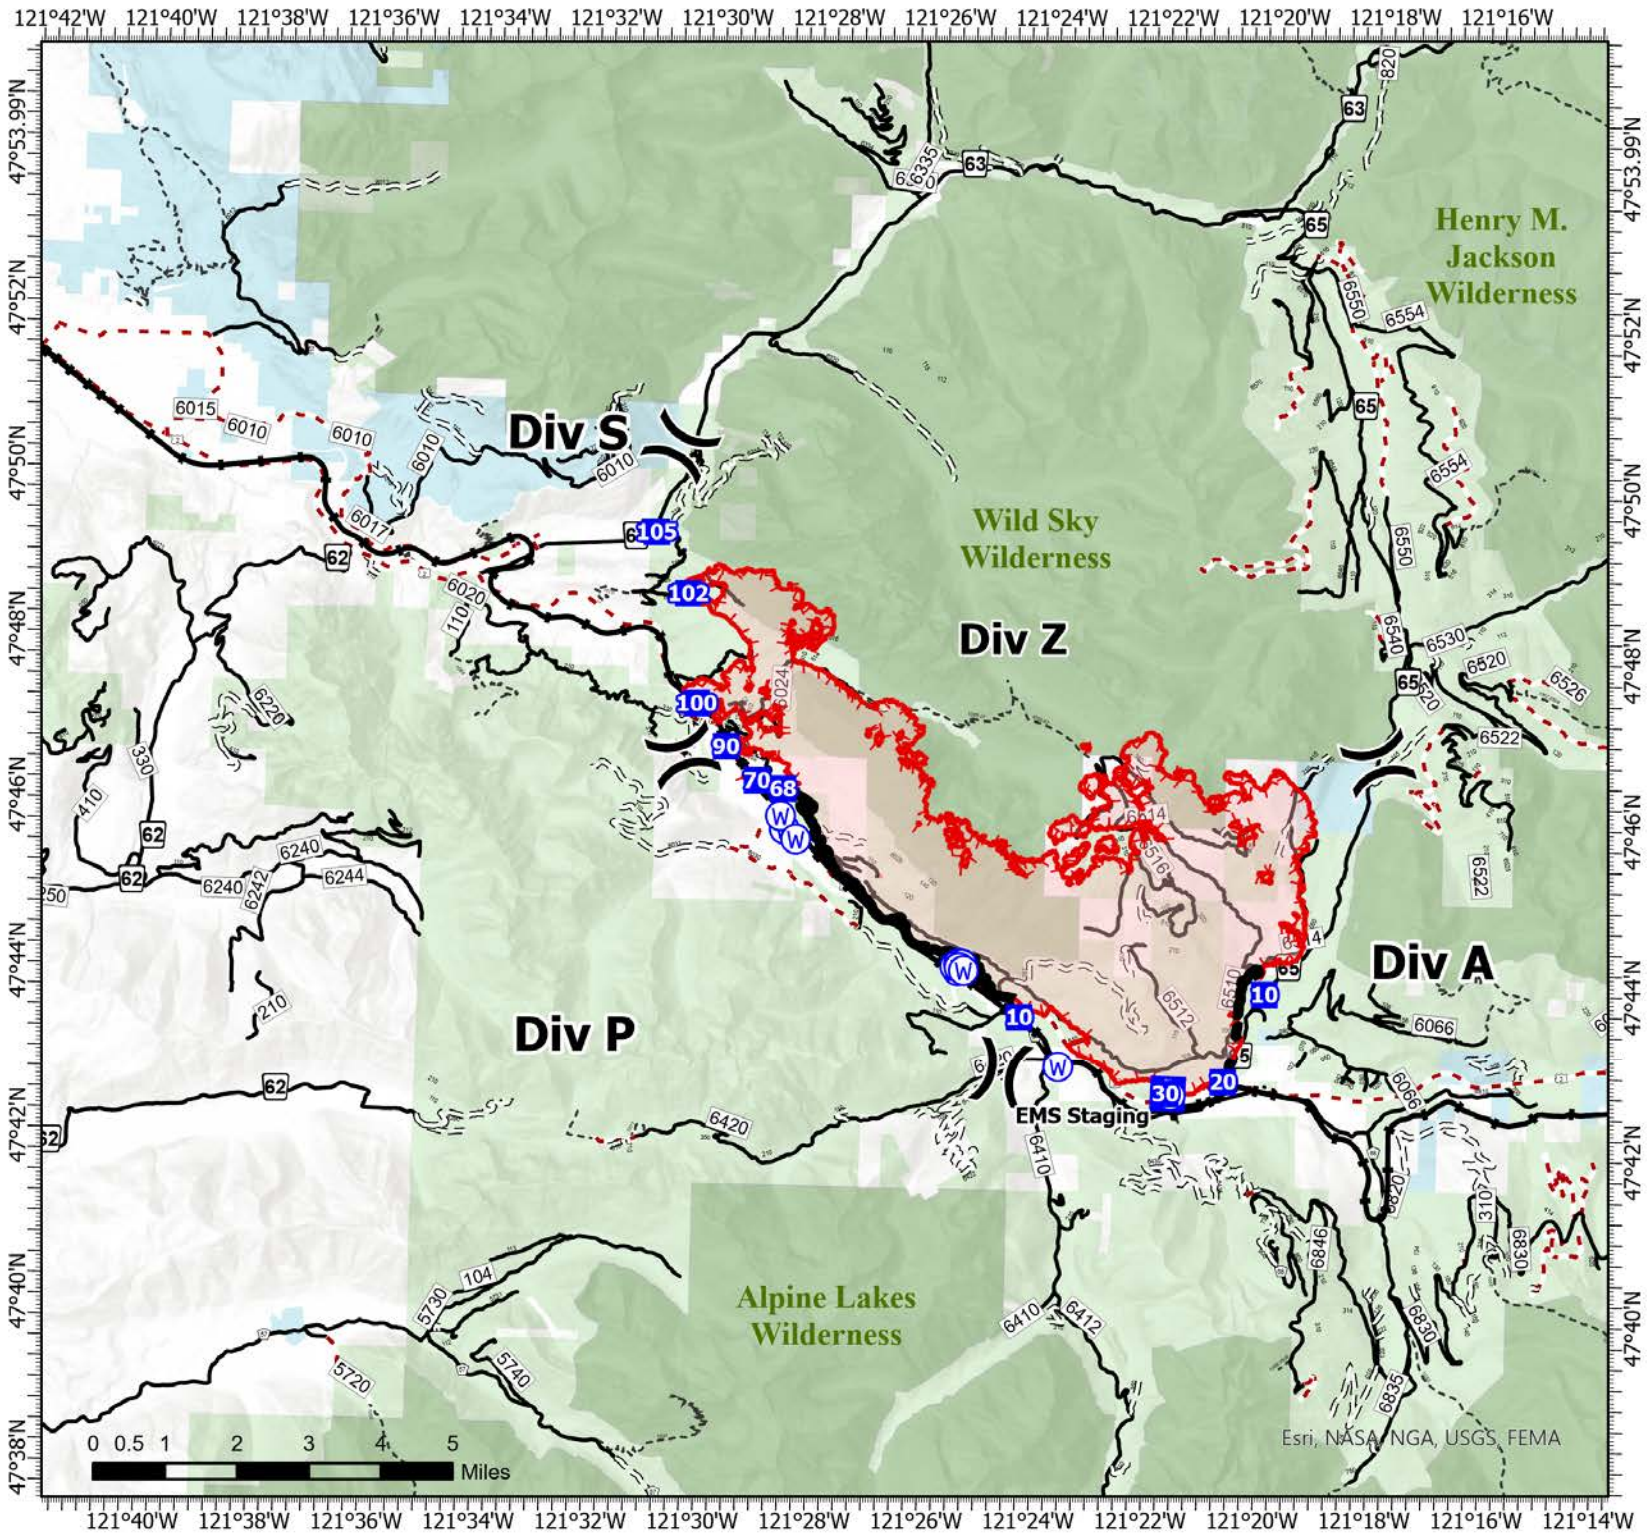

IAP

Bolt Creek

WA-NWS-000150

10/19/2022

14,714 acres at 10/17/2022 @1917

SE WASHINGTON
 ALL HAZARDS
TYPE 3
 INTER-AGENCY TEAM

Map updated:
 10/18/2022 1728

Esri, NASA, NGA, USGS, FEMA