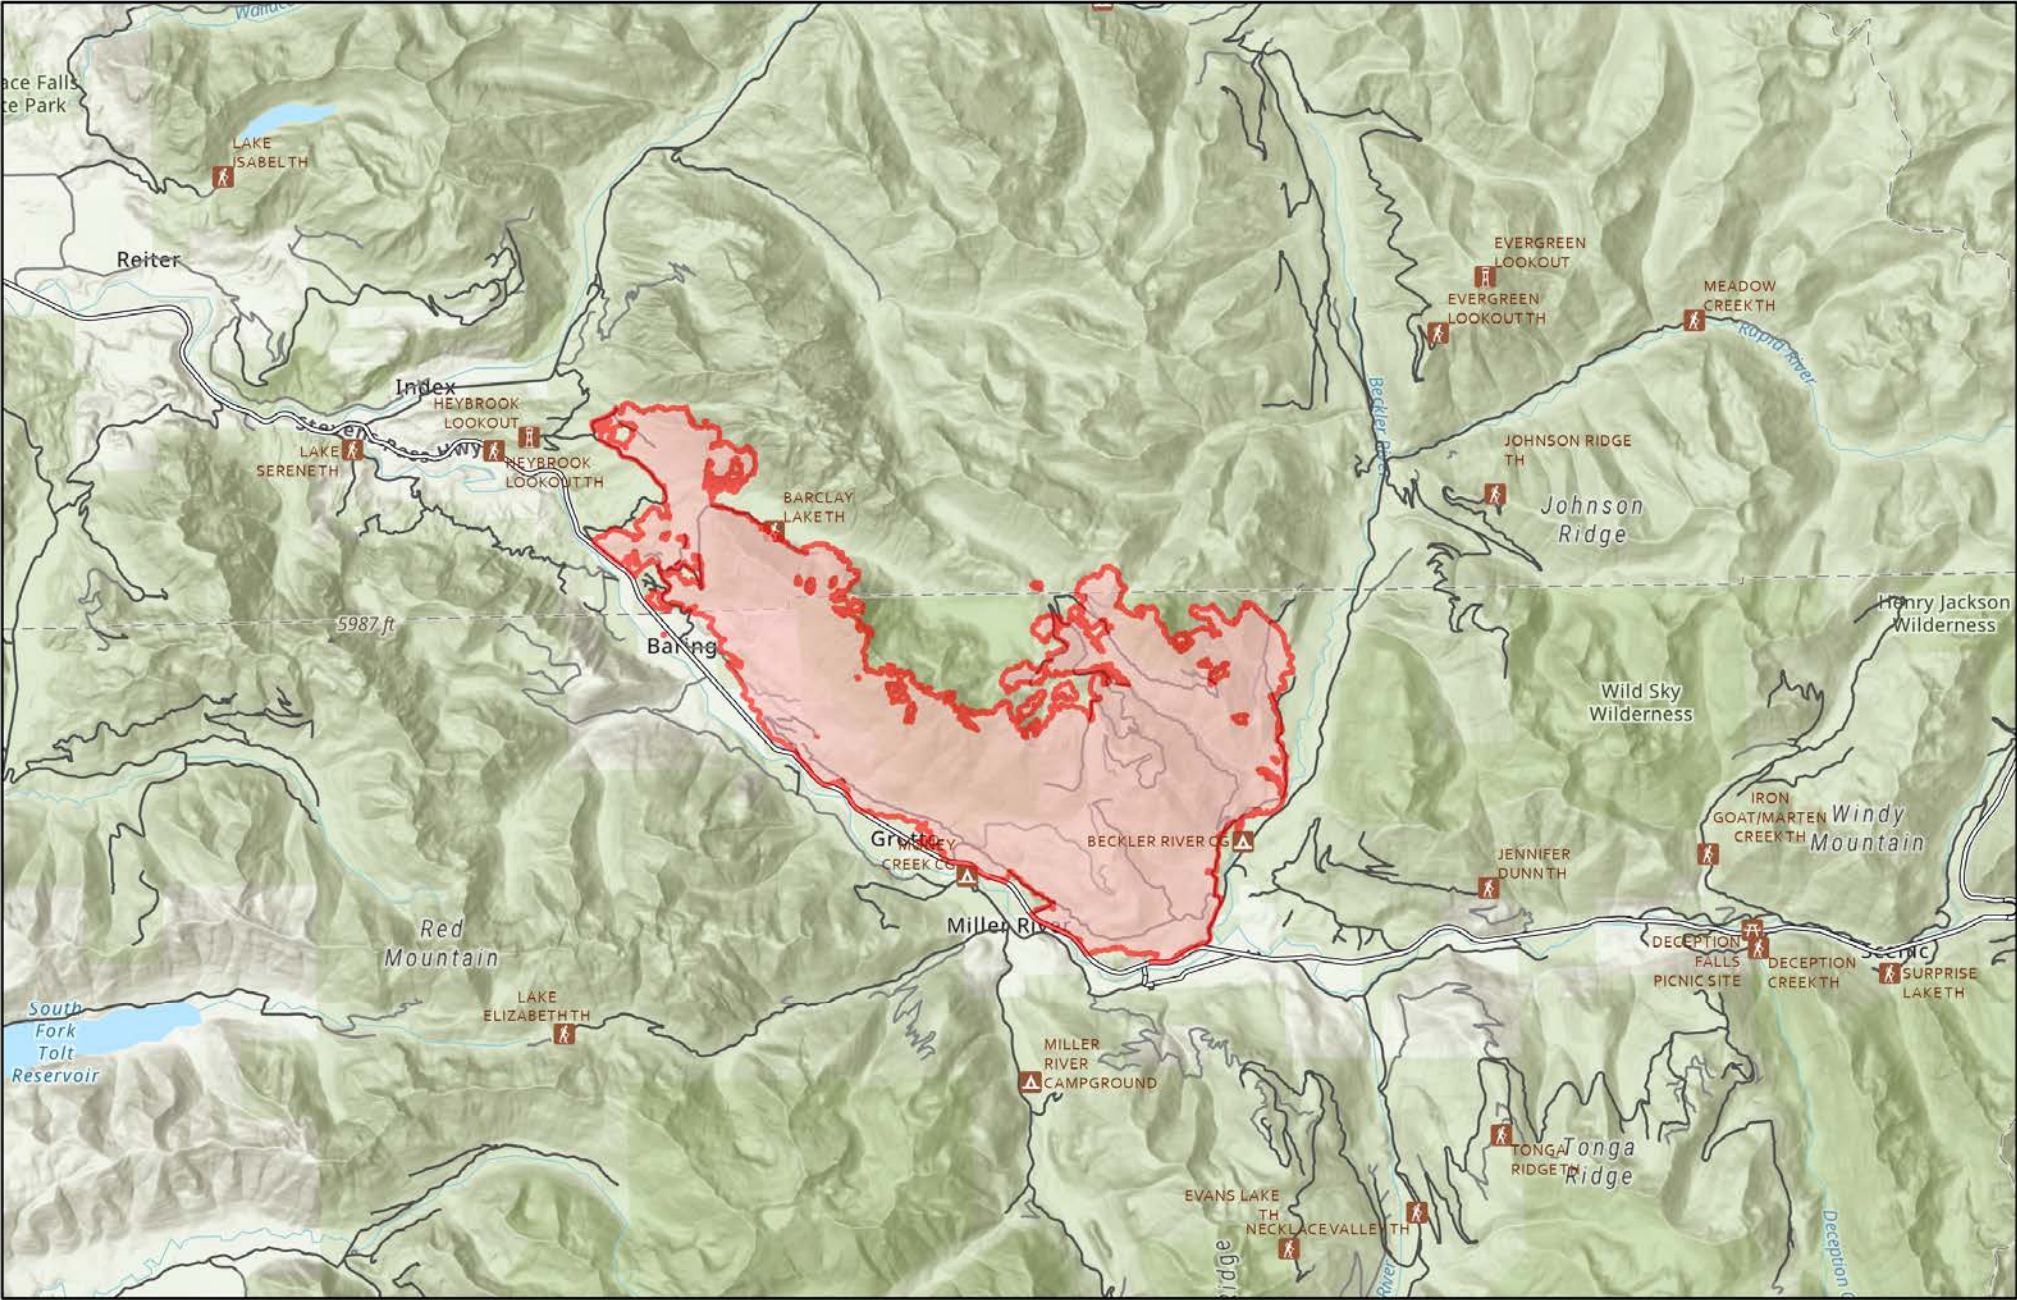

Fire Information

Bolt Creek
WA-NWS-000150

14,714 acres at 10/17/2022 @1917