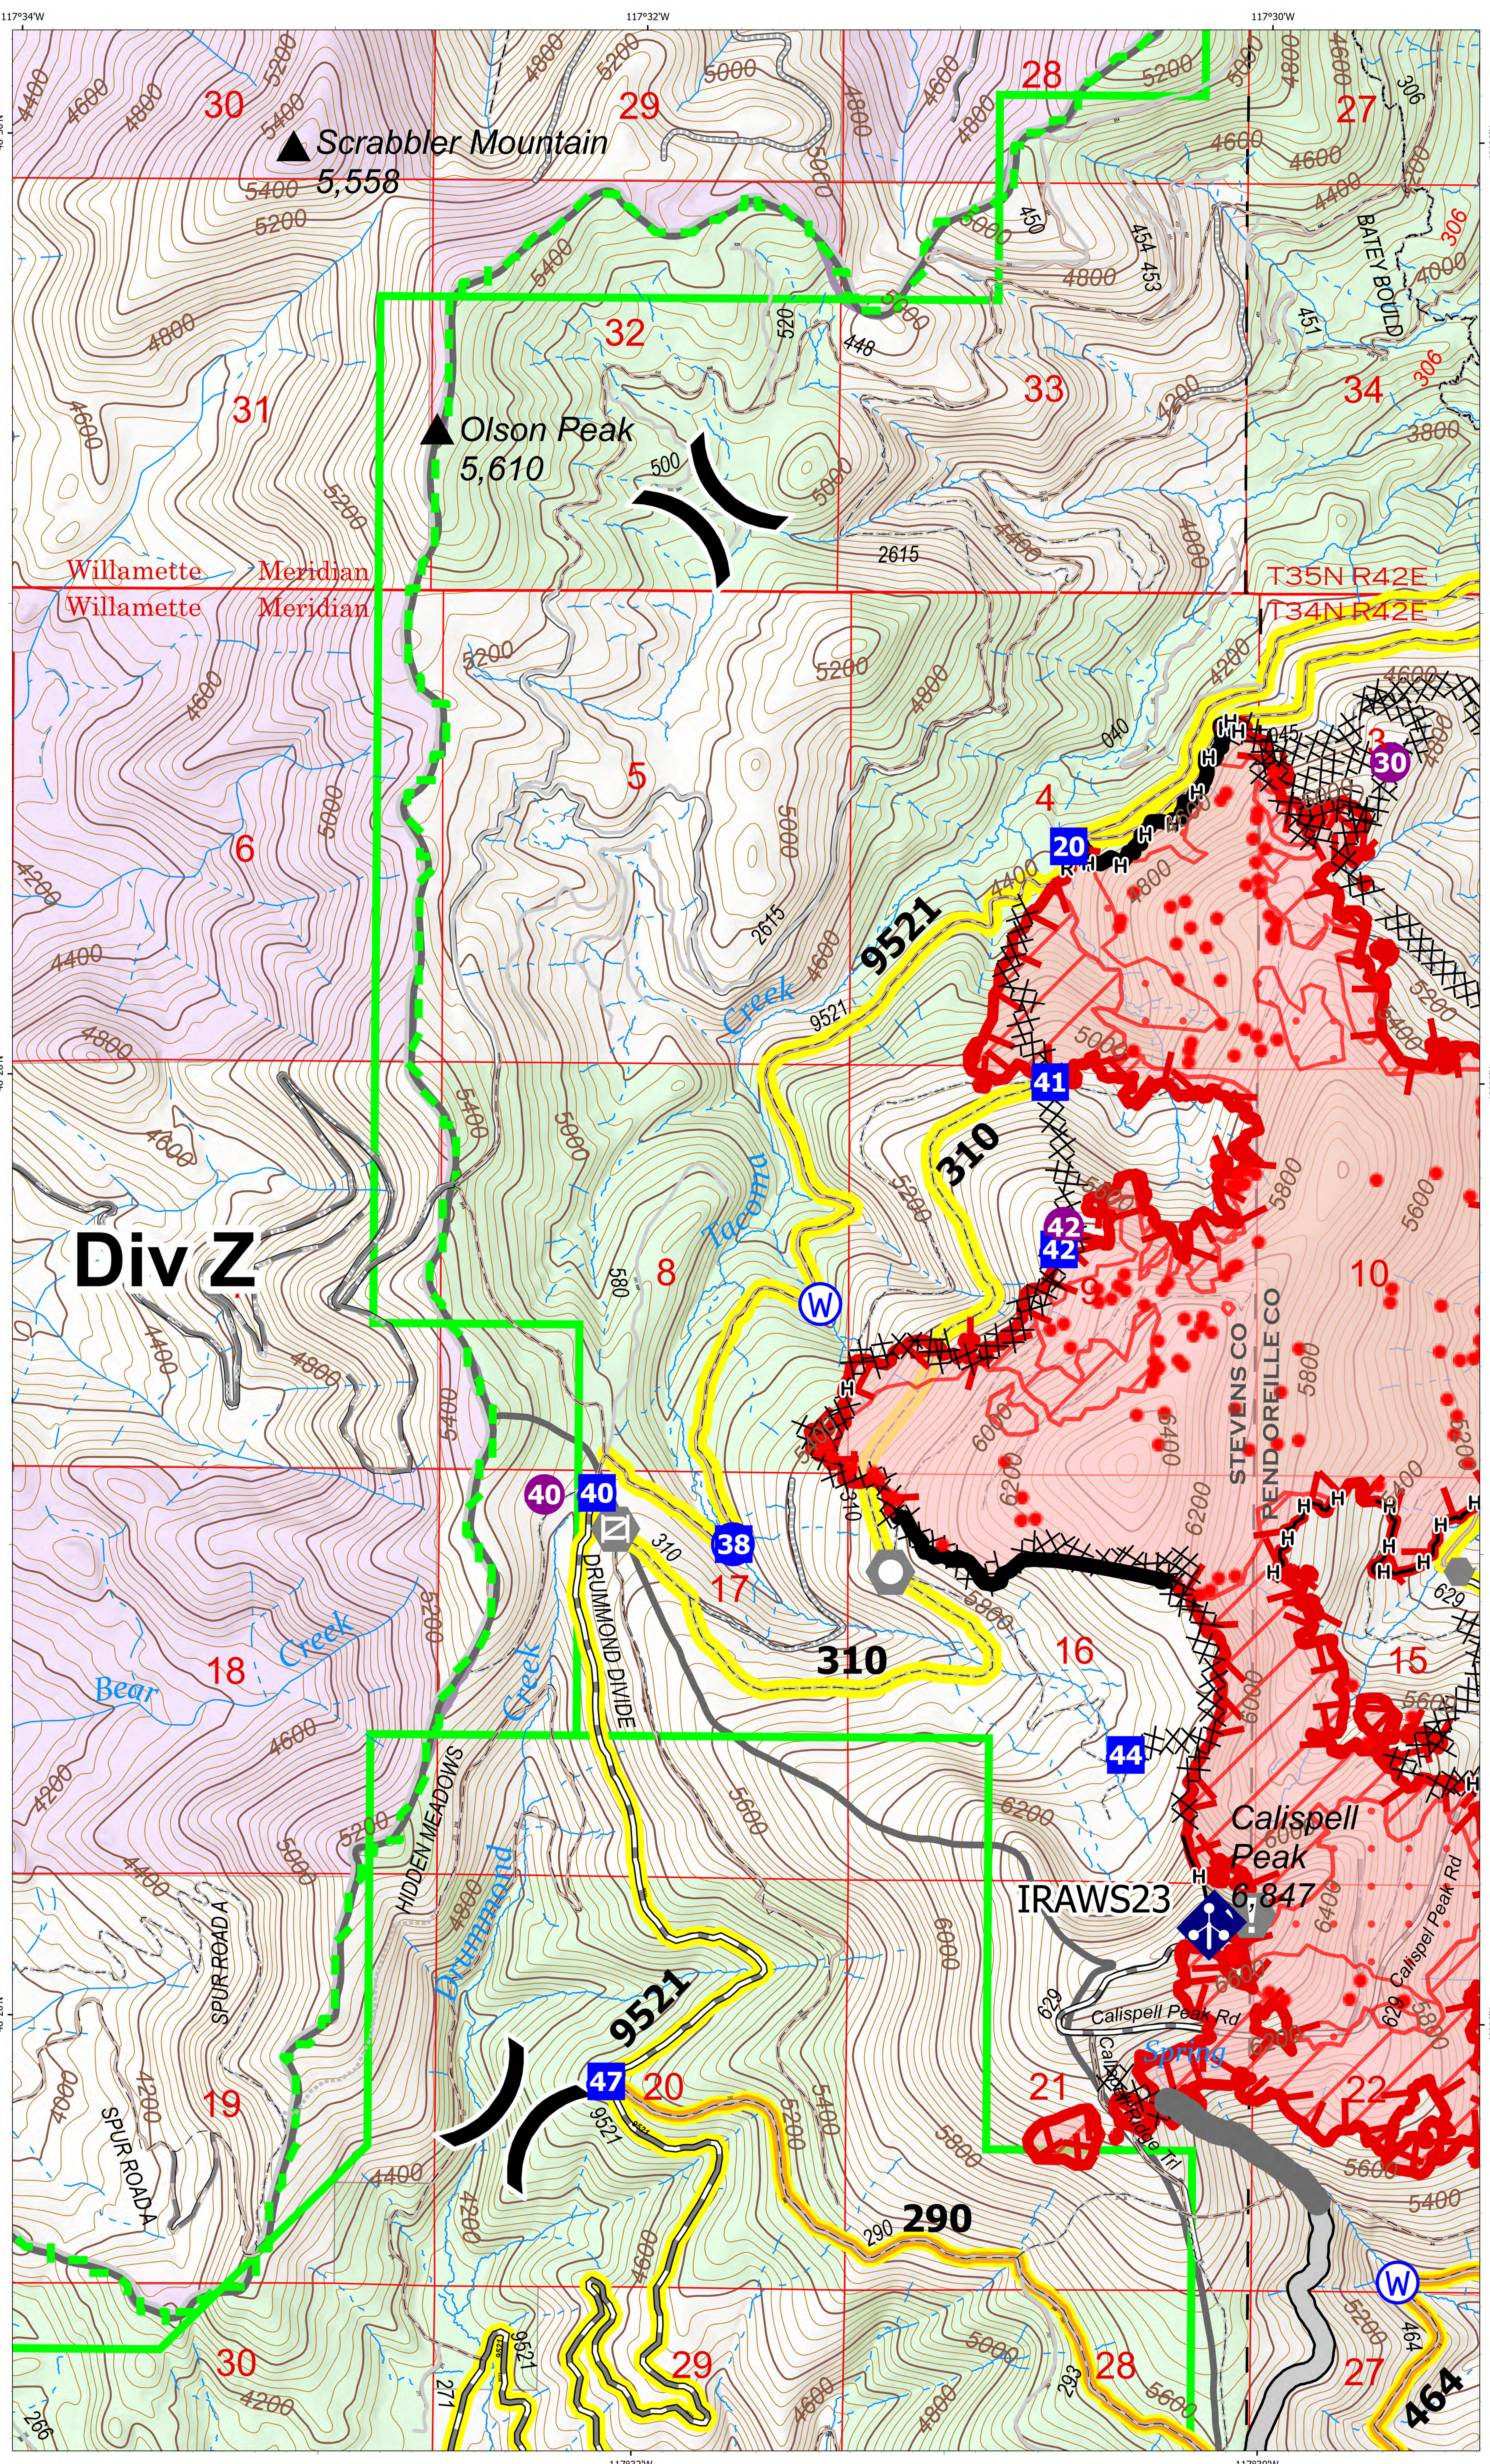

Ops - Division Z

Boulder Mountain
WA-NES-001858
9/10/2022

1,900 Acres
Acres from IR on 9/9/22 2136

- Drop Point
- Helispot
- Division Break
- Value at Risk
- Other
- Landmark
- Gate
- Mobile Weather Unit
- Repeater
- Water Source
- IR Isolated Heat Source
- Completed Dozer Line
- Completed Hand Line
- Completed Road as Line
- Planned Hand Line
- Access or Improved Road
- Other
- Stimson Road Brushing
- Contained
- Uncontained
- IR Heat Perimeter
- IR Intense Heat
- IR Scattered Heat
- Wildfire Daily Fire Perimeter
- Road - Closed
- Road - Light Duty - Dirt
- Road - Light Duty - Gravel
- Road - Light Duty - Unspecified Composition
- Road - Unimproved
- Trail
- Forest Service Land
- U.S. Fish Wildlife Service Lands
- State Boundary Fill

Team 7

9/10/2022 0432
North American 1983 Datum, Lat,Long Grid

117°32'W

117°30'W