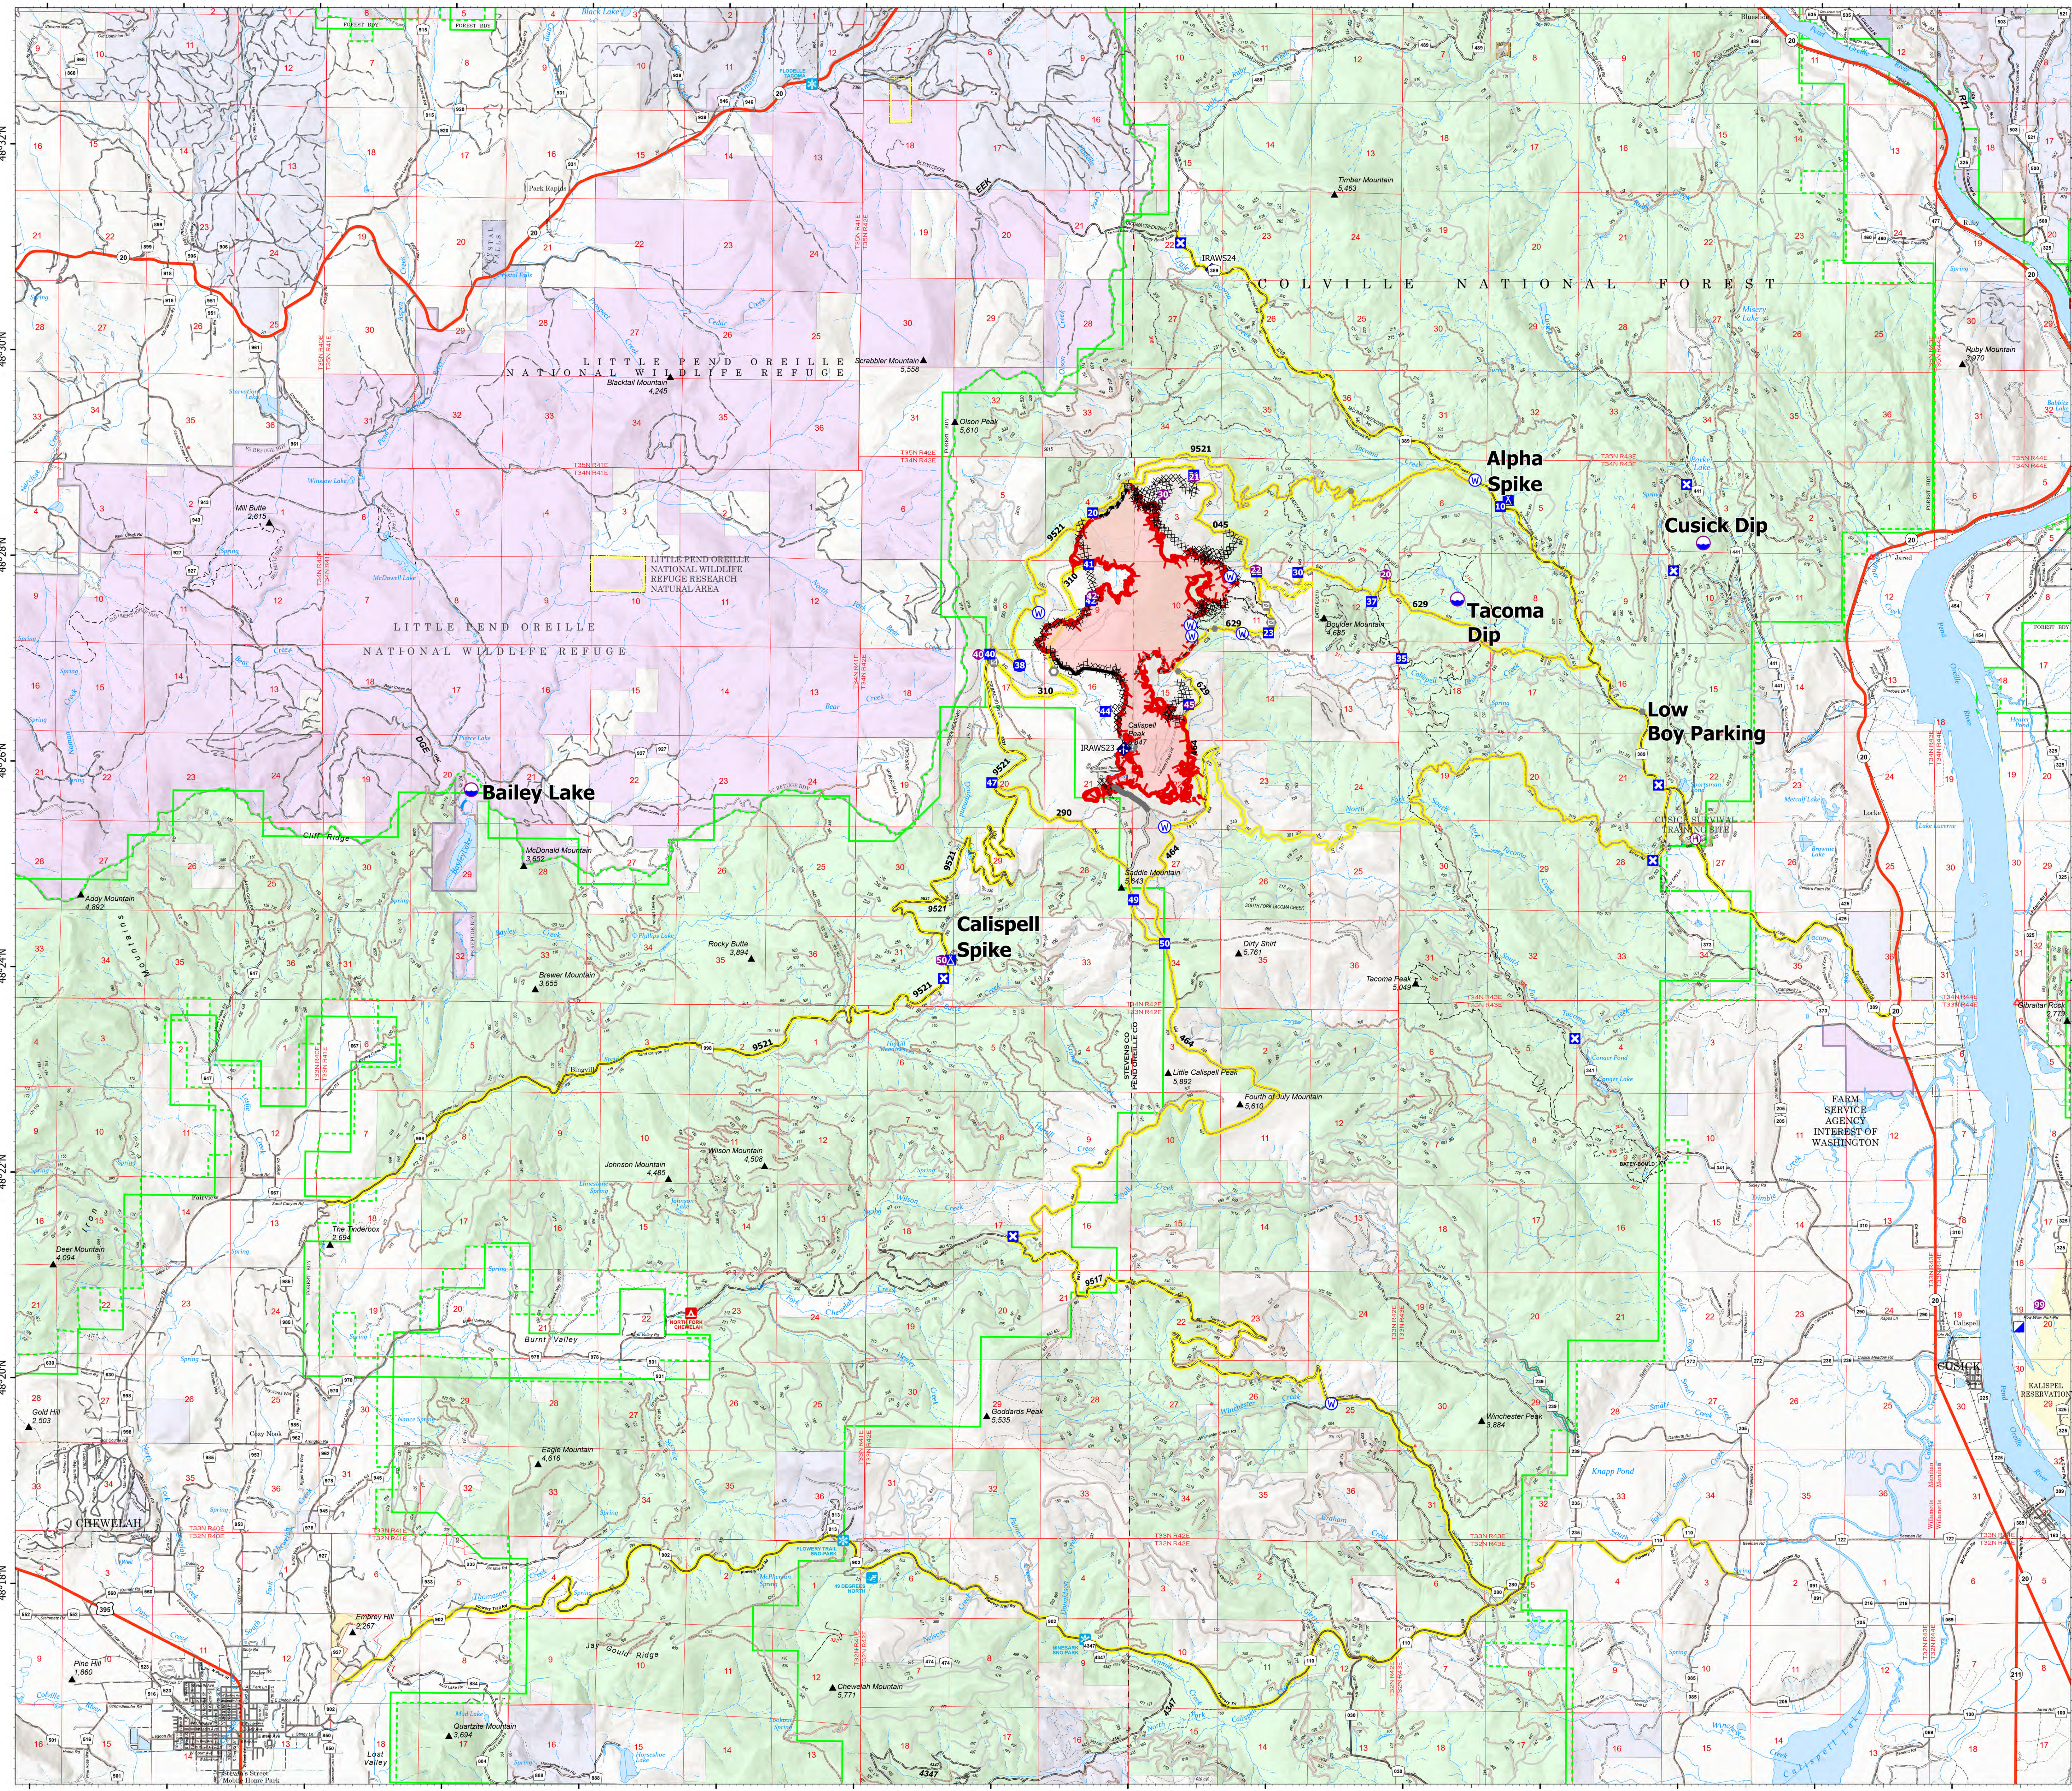

Transportation

Boulder Mountain
WA-NES-001858
9/10/2022
1,900 Acres

- Incident Command Post
- Drop Point
- Closure
- Camp
- Dip Site
- Helispot
- Helibase
- Value at Risk
- Other
- Landmark
- Gate
- Repair Point
- Mobile Weather Unit
- Repeater
- Water Source
- Completed Dozer Line
- Completed Hand Line
- Planned Hand Line
- Access or Improved Road
- Other
- Contained
- Uncontained
- Wildfire Daily Fire Perimeter
- Ferry
- Highway
- Road - Closed
- Road - Light Duty - Dirt
- Road - Light Duty - Gravel
- Road - Light Duty - Paved
- Road - Light Duty - Unspecified Composition
- Road - Unimproved
- Trail
- Forest Service Land
- State Public Lands
- Other State Lands
- U.S. Fish Wildlife Service Lands
- Bureau of Land Management Lands
- American Indian Land BLM
- State Boundary Fill

Team 7