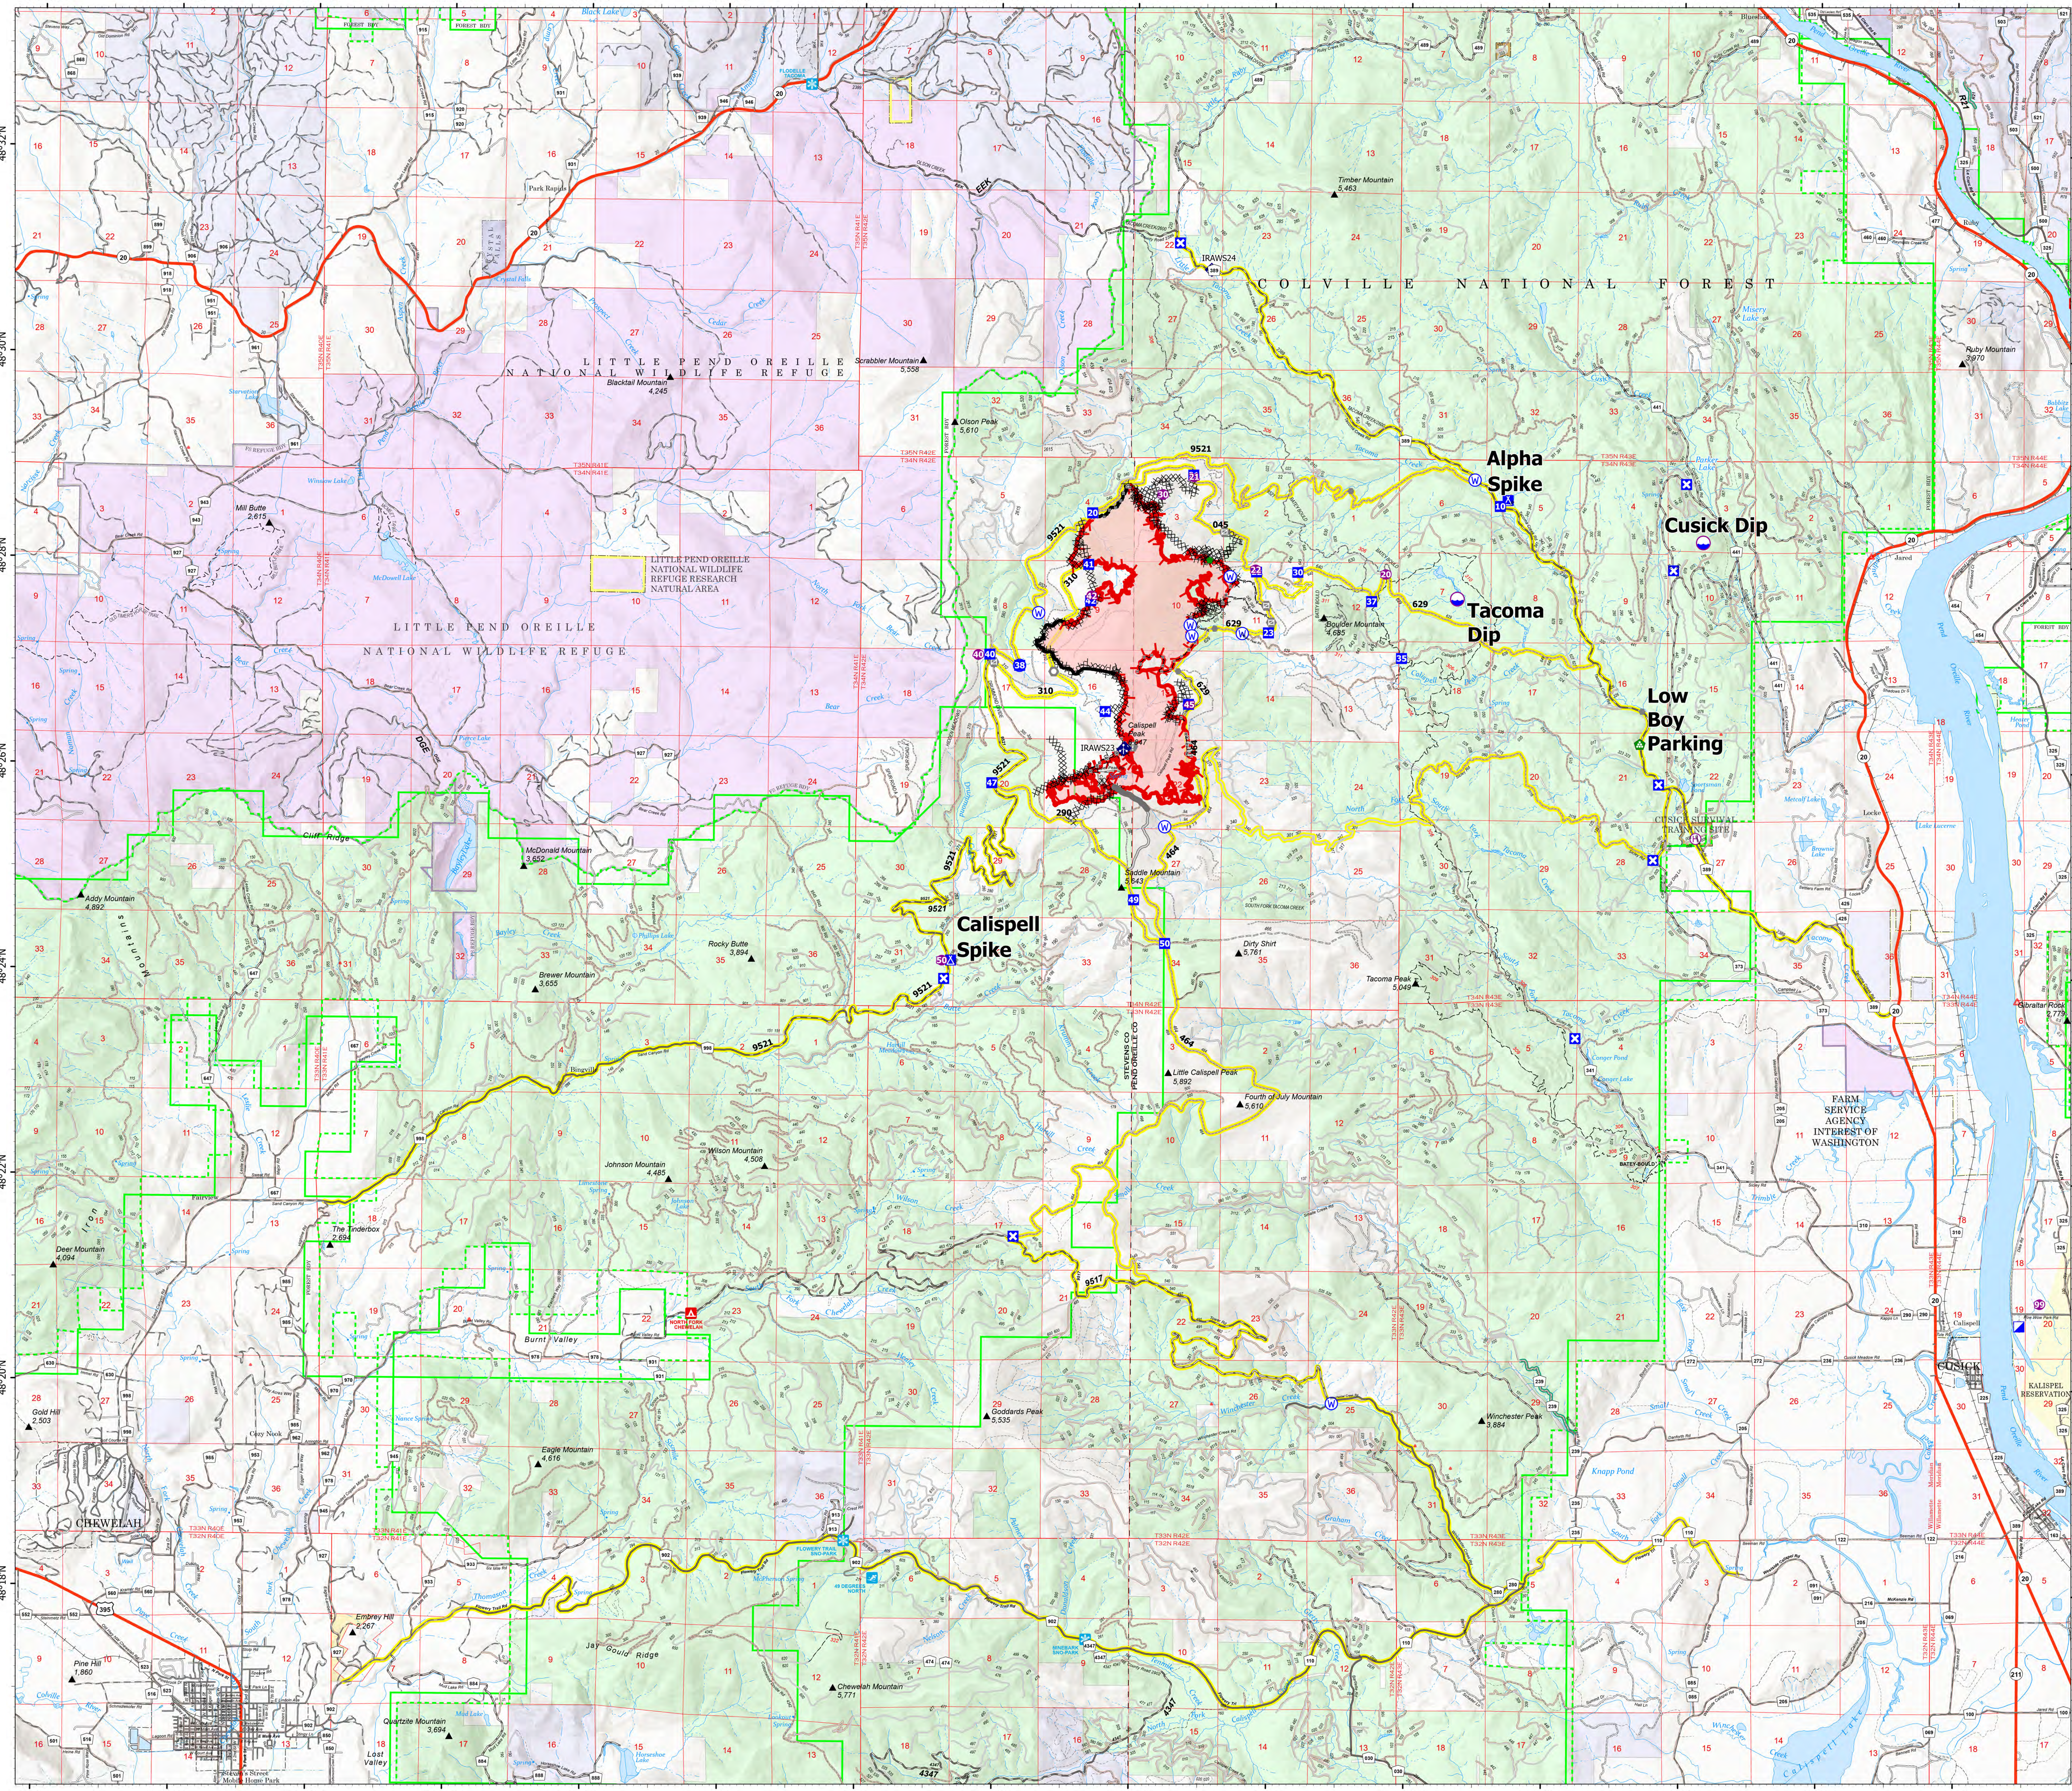

# Transportation

Boulder Mountain  
WA-NES-001858  
9/11/2022  
2,076 acres

- Incident Command Post
- Drop Point
- Closure
- Camp
- Dip Site
- Helispot
- Helibase
- Value at Risk
- Other
- Landmark
- Gate
- Repair Point
- Landing or Log Deck
- Mobile Weather Unit
- Repeater
- Water Source
- Completed Dozer Line
- Completed Hand Line
- Completed Road as Line
- Access or Improved Road
- Other
- Contained
- Uncontained
- Wildfire Daily Fire Perimeter
- Ferry
- Highway
- Road - Closed
- Road - Light Duty - Dirt
- Road - Light Duty - Gravel
- Road - Light Duty - Paved
- Road - Light Duty - Unspecified Composition
- Road - Unimproved
- Trail
- Forest Service Land
- State Public Lands
- Other State Lands
- U.S. Fish Wildlife Service Lands
- Bureau of Land Management Lands
- American Indian Land BLM
- State Boundary Fill