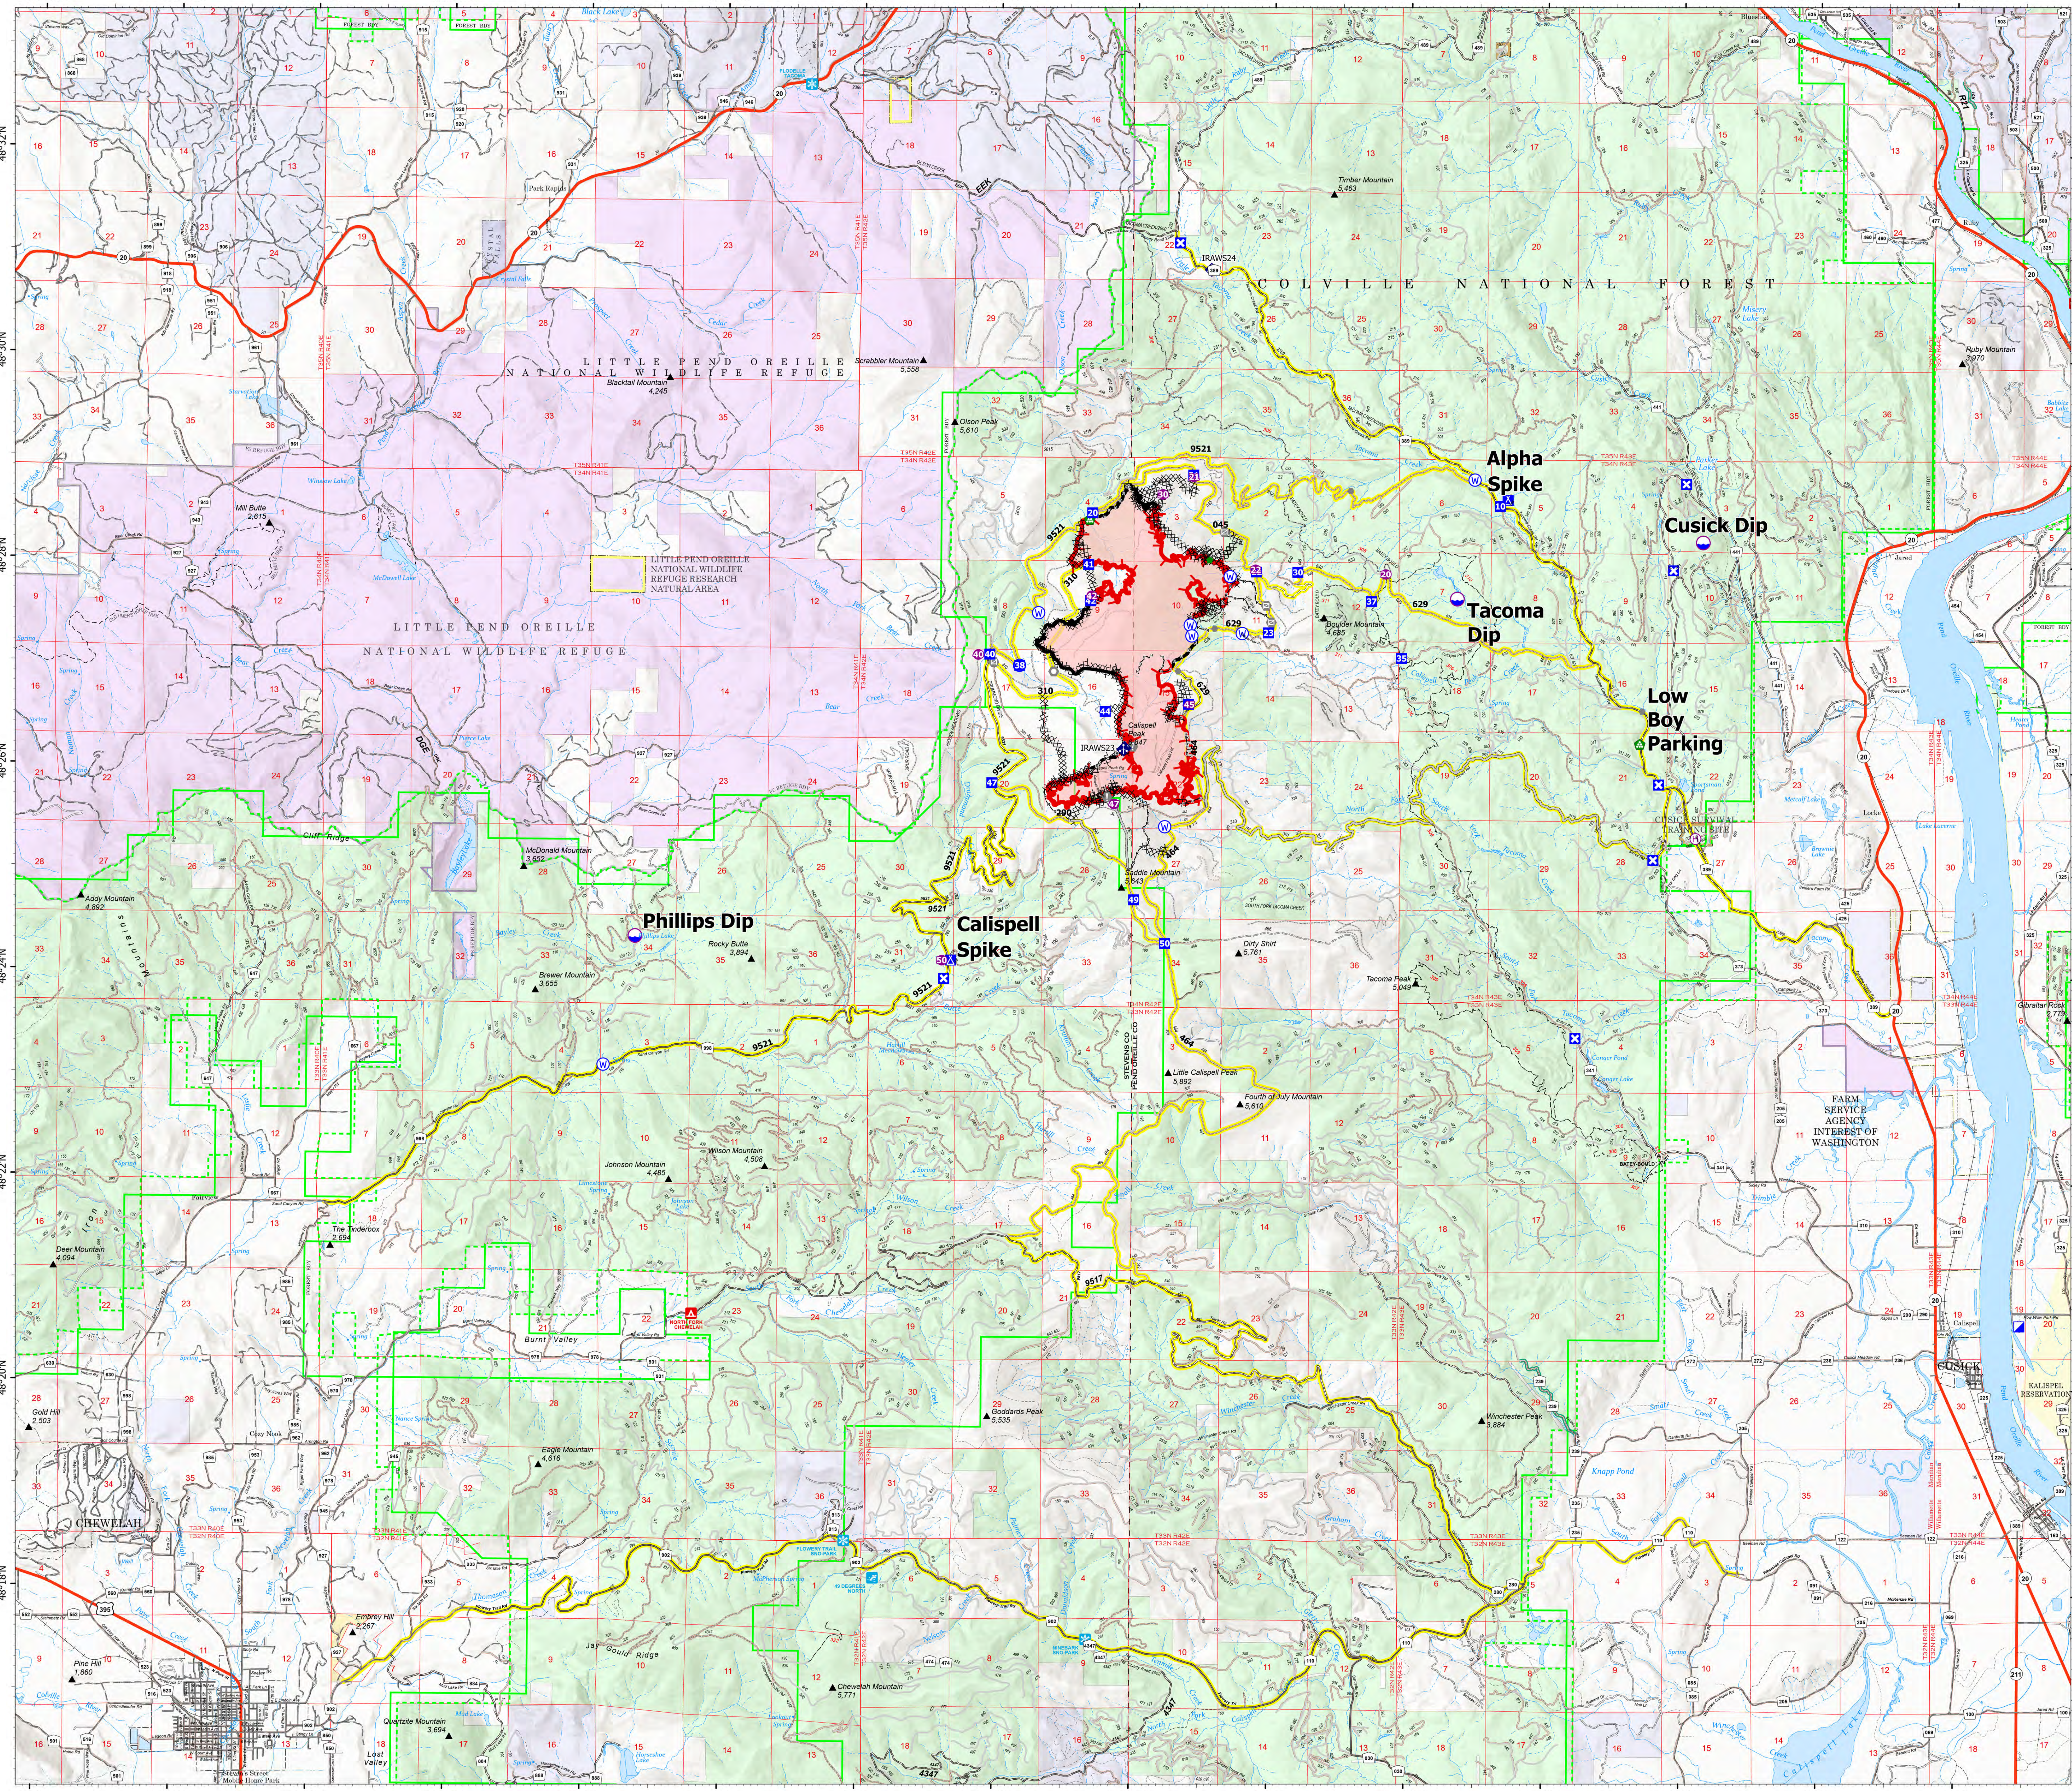

# Transportation

Boulder Mountain  
WA-NES-001858  
9/12/2022  
2,175 acres

- Incident Command Post
- Drop Point
- Closure
- Camp
- Dip Site
- Helispot
- Helibase
- Value at Risk
- Other
- Landmark
- Gate
- Repair Point
- Landing or Log Deck
- Mobile Weather Unit
- Repeater
- Water Source
- Completed Dozer Line
- Completed Hand Line
- Completed Road as Line
- Access or Improved Road
- Contained
- Uncontained
- Wildfire Daily Fire Perimeter
- Ferry
- Highway
- Road - Closed
- Road - Light Duty - Dirt
- Road - Light Duty - Gravel
- Road - Light Duty - Paved
- Road - Light Duty - Unspecified Composition
- Road - Unimproved
- Trail
- Forest Service Land
- State Public Lands
- Other State Lands
- U.S. Fish Wildlife Service Lands
- Bureau of Land Management Lands
- American Indian Land BLM
- State Boundary Fill