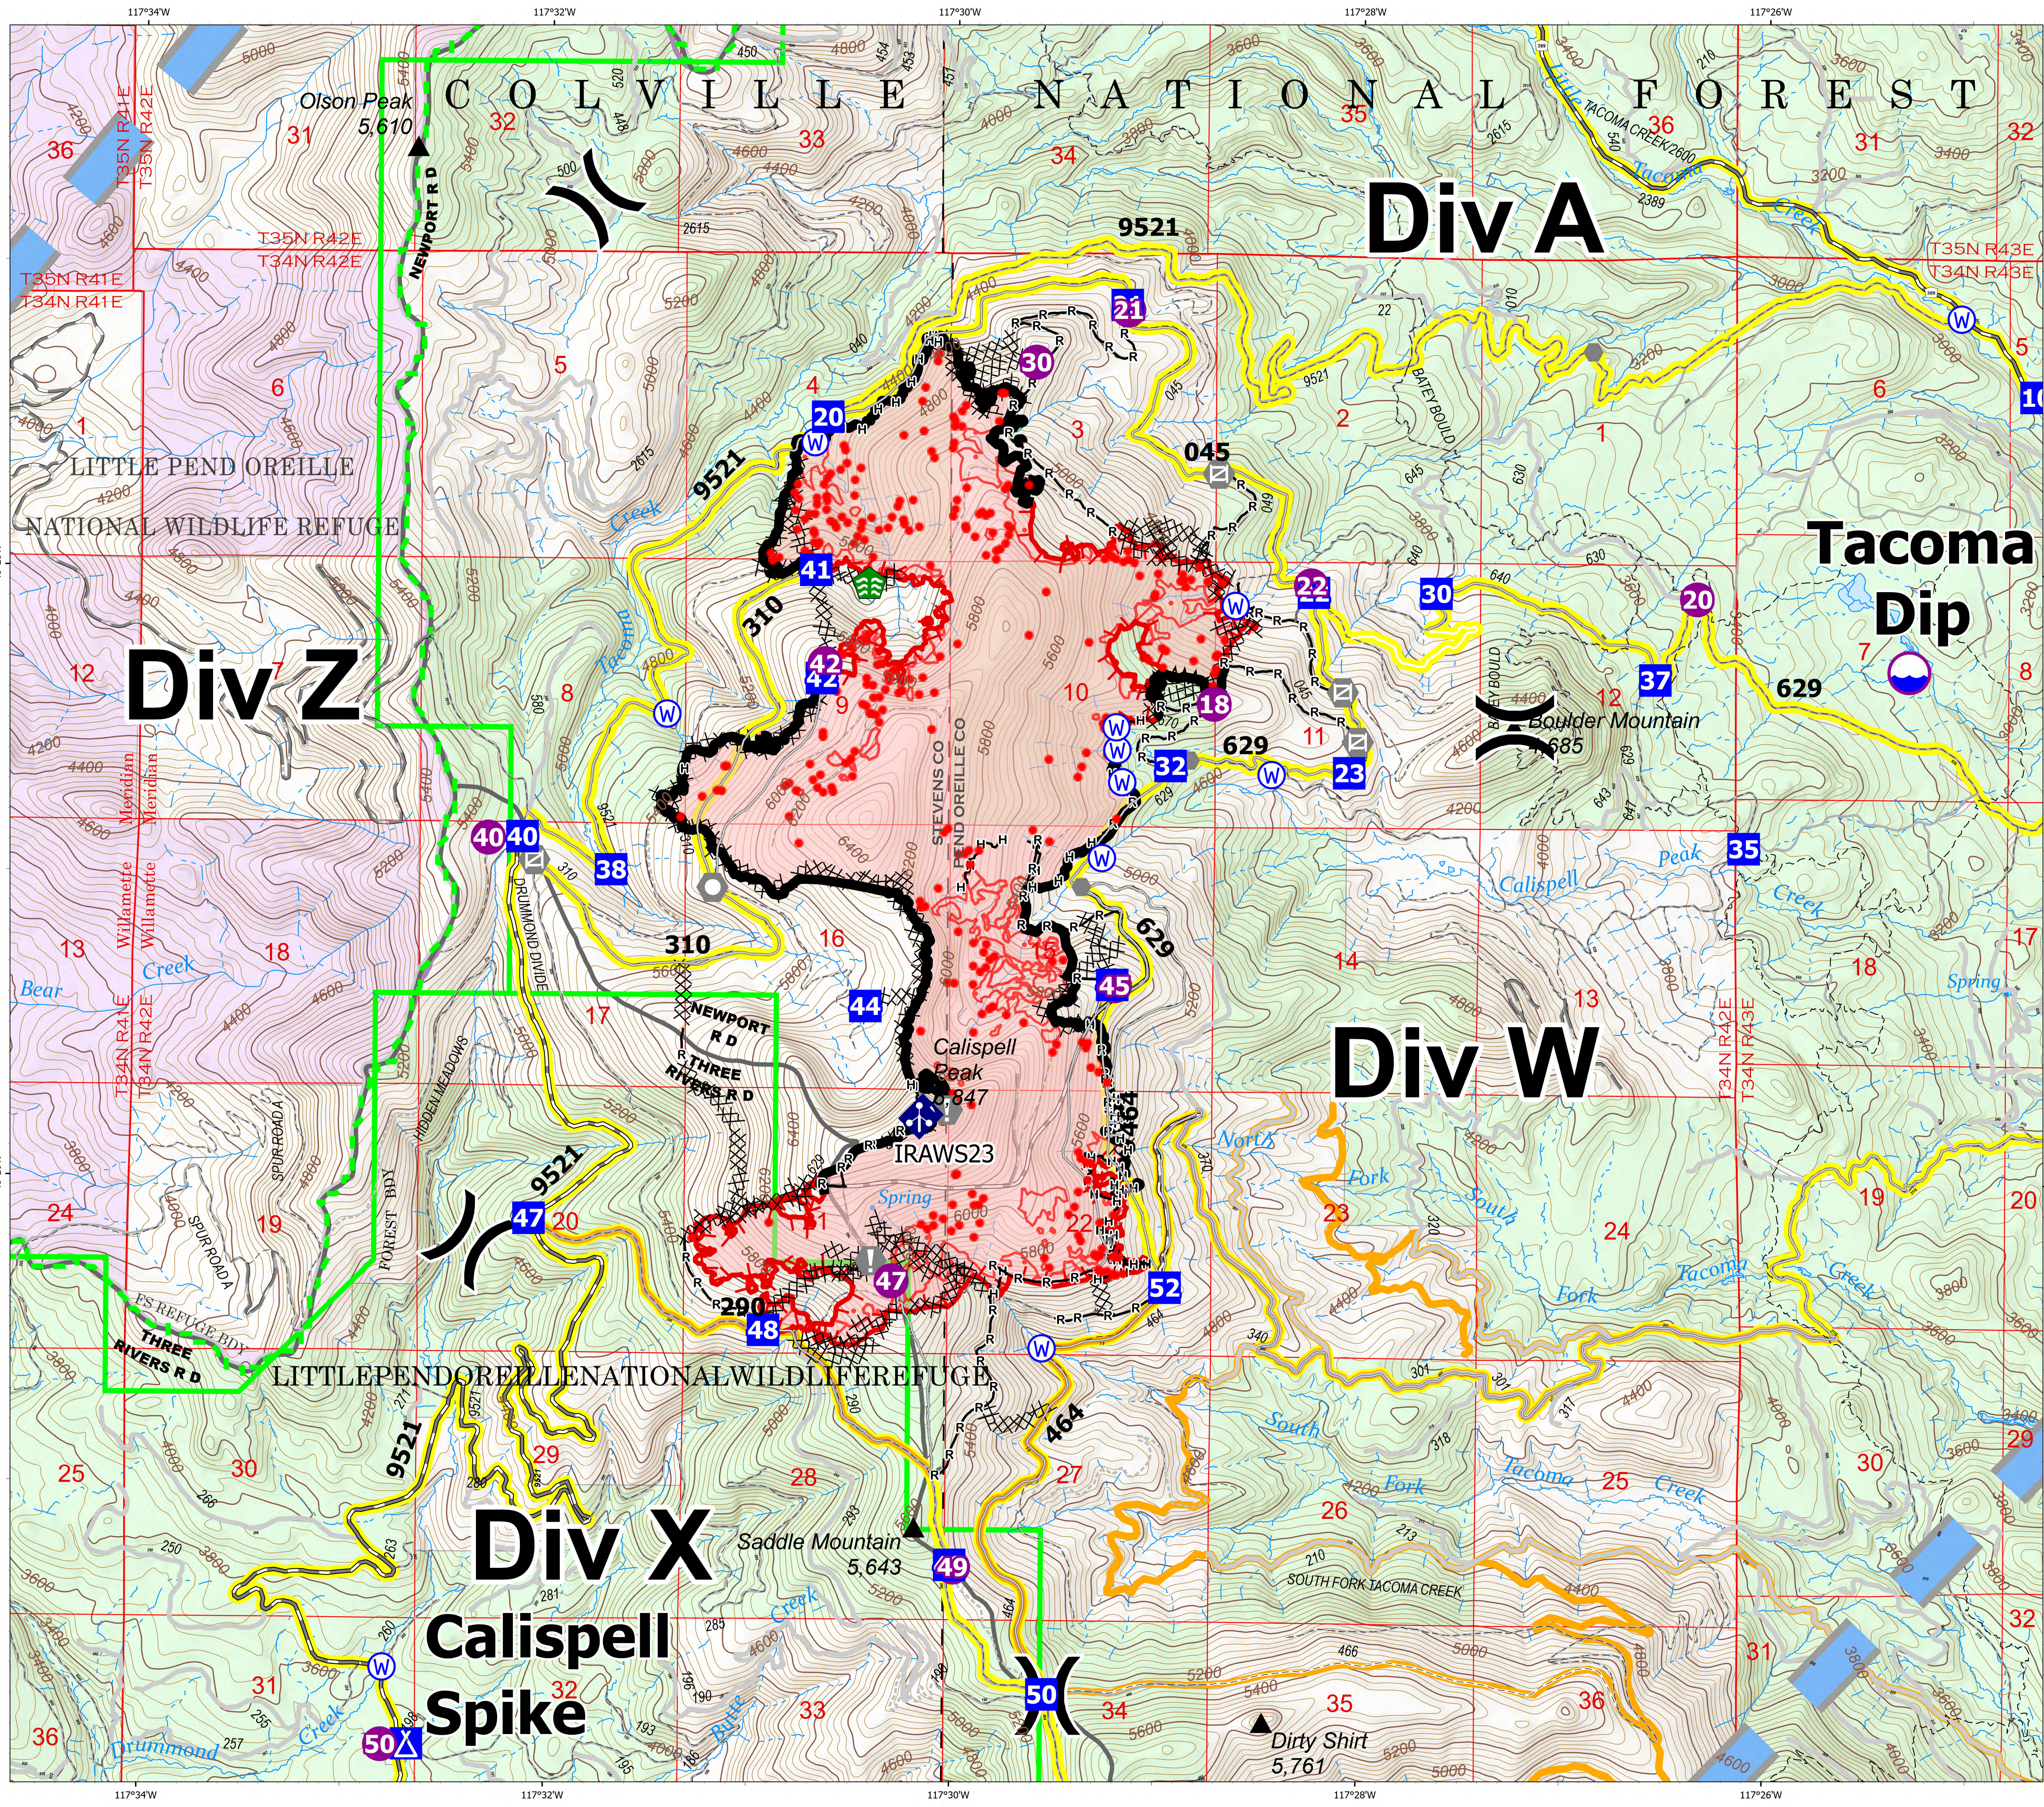

Briefing

Boulder Mountain
WA-NES-001858

9/14/2022

2,305 acres
Acres from IR on 09/13/2022 2009

- Drop Point
- Closure
- Camp
- Dip Site
- Helispot
- Value at Risk
- Other
- Landmark
- Gate
- Stream Crossing
- Mobile Weather Unit
- Repeater
- Water Source
- IR Isolated Heat Source
- Completed Dozer Line
- Completed Fuel Break
- Completed Hand Line
- Completed Road as Line
- Access or Improved Road
- Other
- Temporary Flight Restriction
- Stimson Road Brushing
- Contained
- Uncontained
- IR Heat Perimeter
- IR Intense Heat
- IR Scattered Heat
- Wildfire Daily Fire Perimeter
- Road - Closed
- Road - Light Duty - Dirt
- Road - Light Duty - Gravel
- Road - Light Duty - Unspecified Composition
- Road - Unimproved
- Trail
- Forest Service Land
- U.S. Fish Wildlife Service Lands
- State Boundary Fill

Team 7

0 0.5 1 Miles

9/13/2022 2157
North American 1983 Datum, Lat,Long Grid

Div Z

Div A

Tacoma Dip

Div W

Div X

Calispell Spike