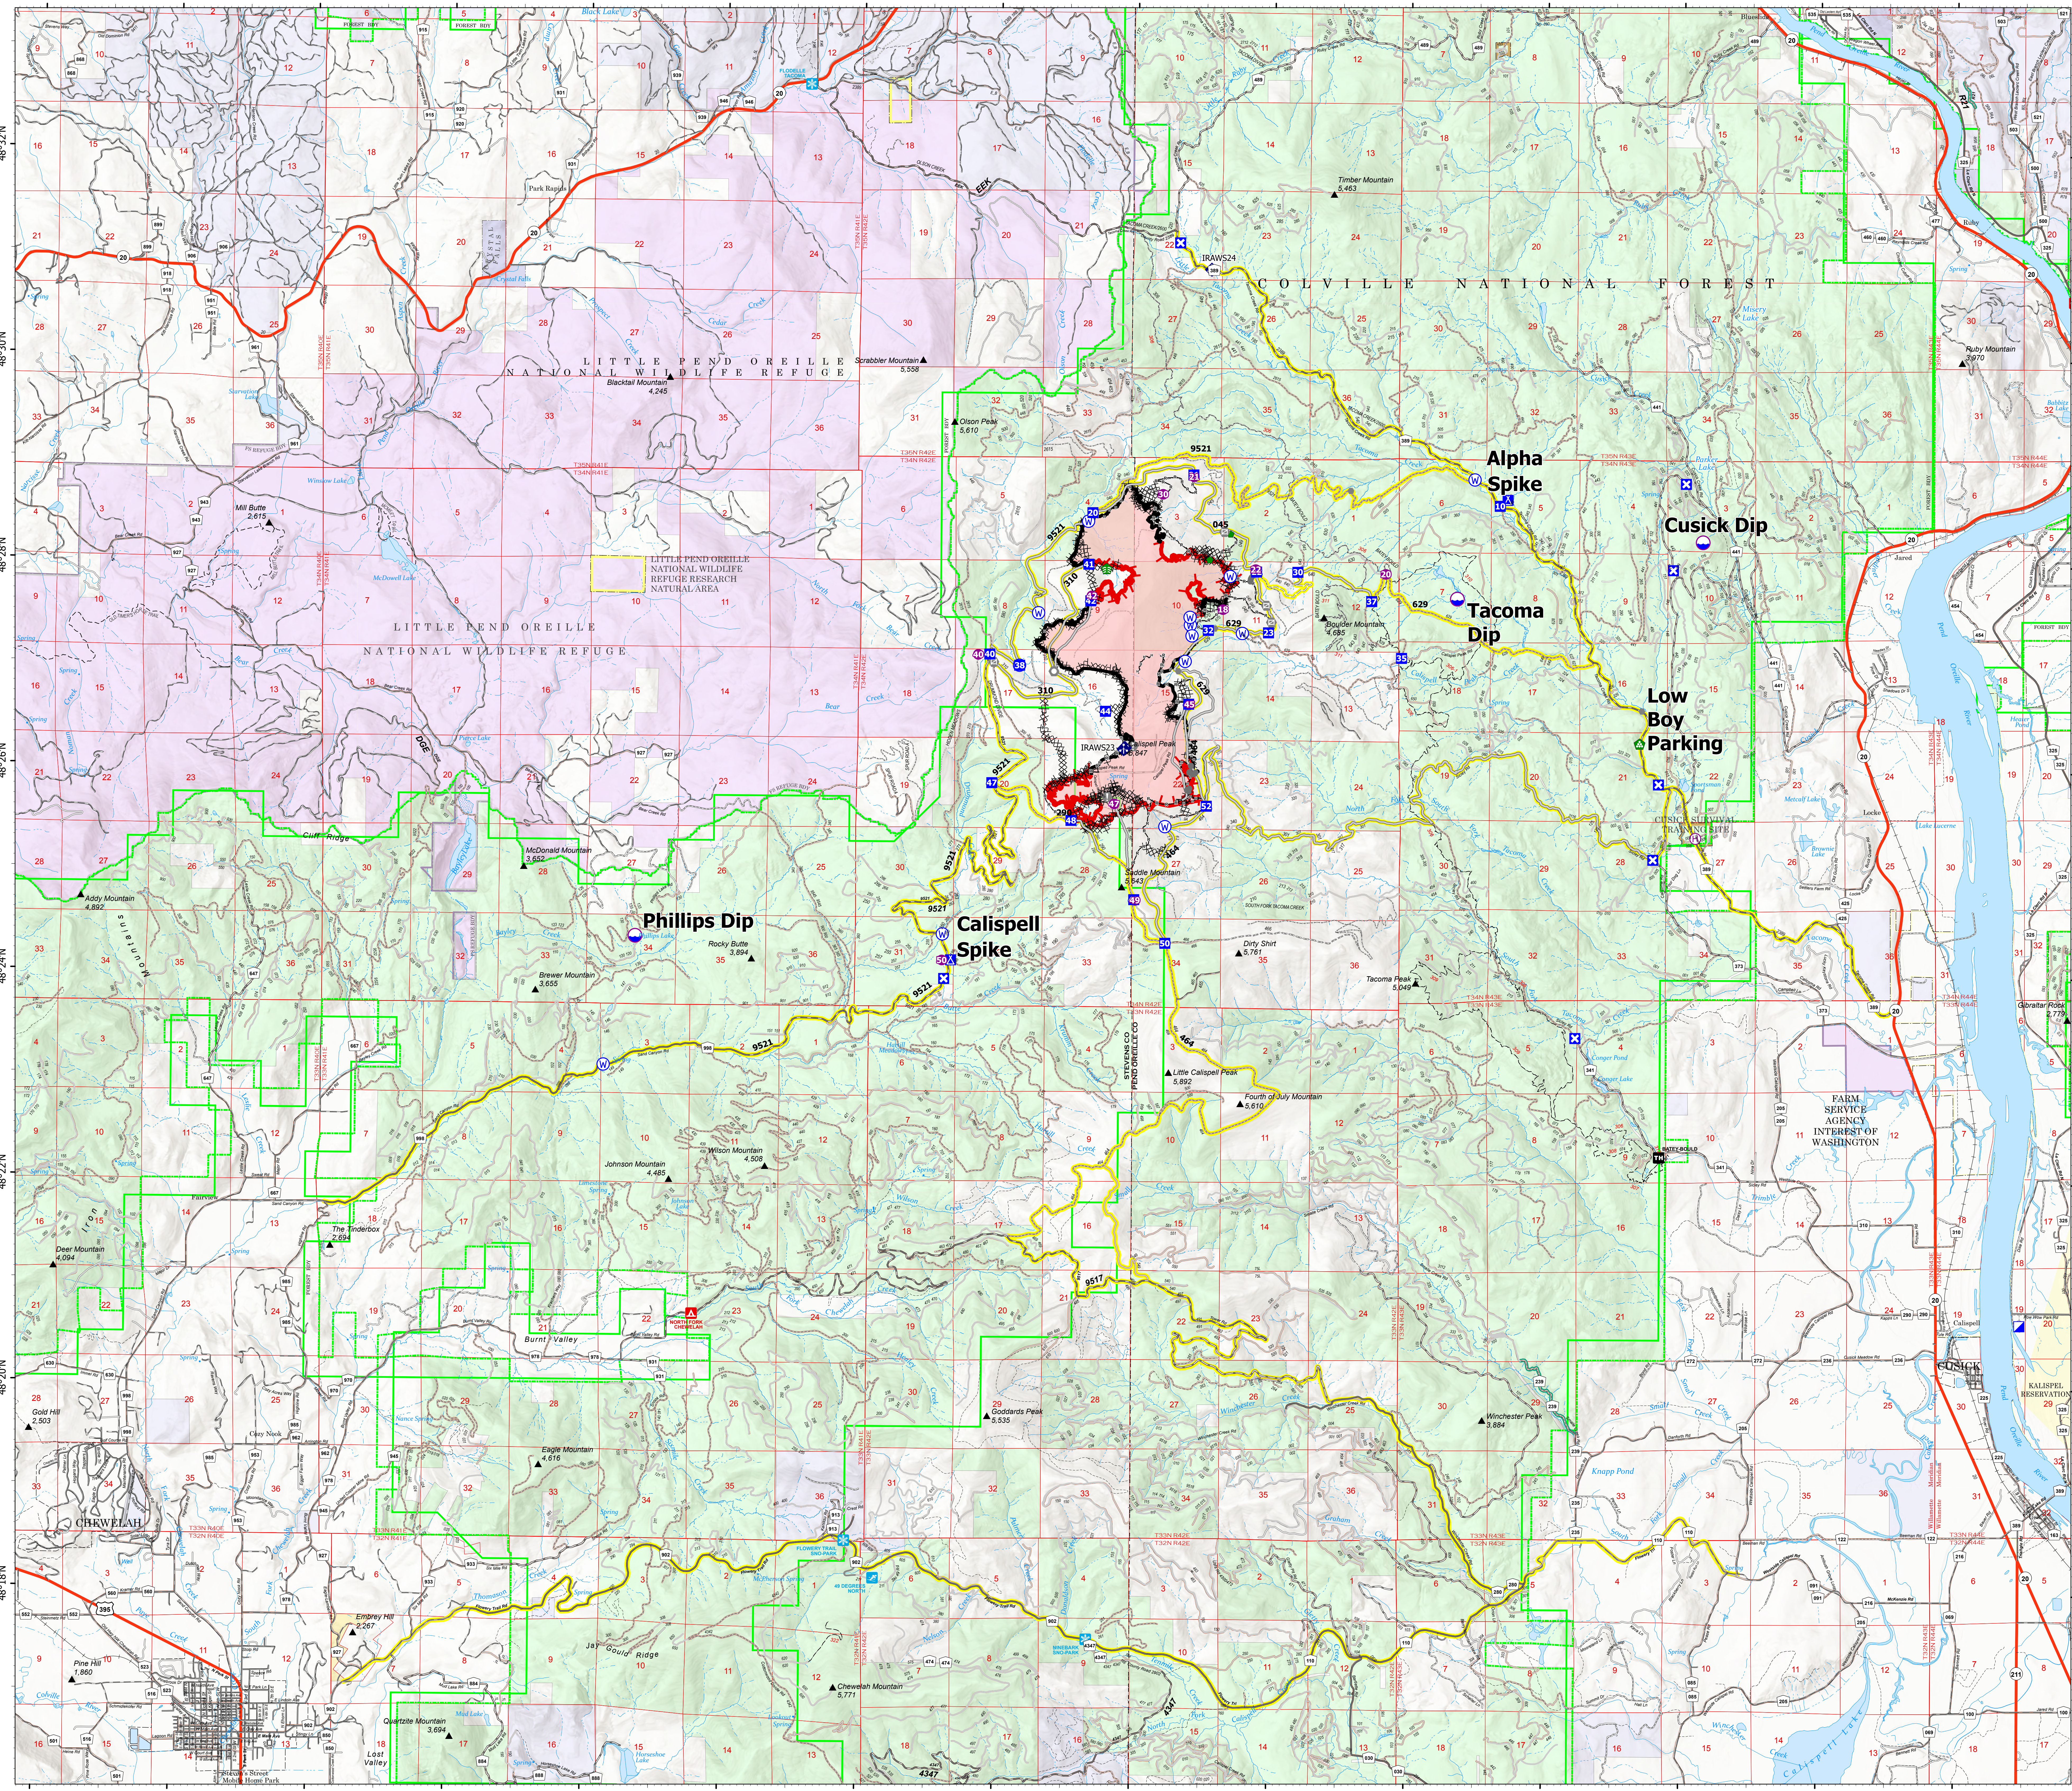

Transportation

Boulder Mountain
WA-NES-001858
9/14/2022
2,305 acres

- Incident Command Post
- Drop Point
- Closure
- Camp
- Dip Site
- Helispot
- Helibase
- Value at Risk
- Other
- Landmark
- Gate
- Stream Crossing
- Repair Point
- Landing or Log Deck
- Mobile Weather Unit
- Repeater
- Water Source
- Completed Dozer Line
- Completed Fuel Break
- Completed Hand Line
- Completed Road as Line
- Access or Improved Road
- Other
- Contained
- Uncontained
- Wildfire Daily Fire Perimeter
- Ferry
- Highway
- Road - Closed
- Road - Light Duty - Dirt
- Road - Light Duty - Gravel
- Road - Light Duty - Paved
- Road - Light Duty - Unspecified Composition
- Road - Unimproved
- Trail
- Forest Service Land
- State Public Lands
- Other State Lands
- U.S. Fish Wildlife Service Lands
- Bureau of Land Management Lands
- American Indian Land BLM
- State Boundary Fill

Team 7

9/13/2022 2202
North American 1983 Datum, Lat/Long Grid