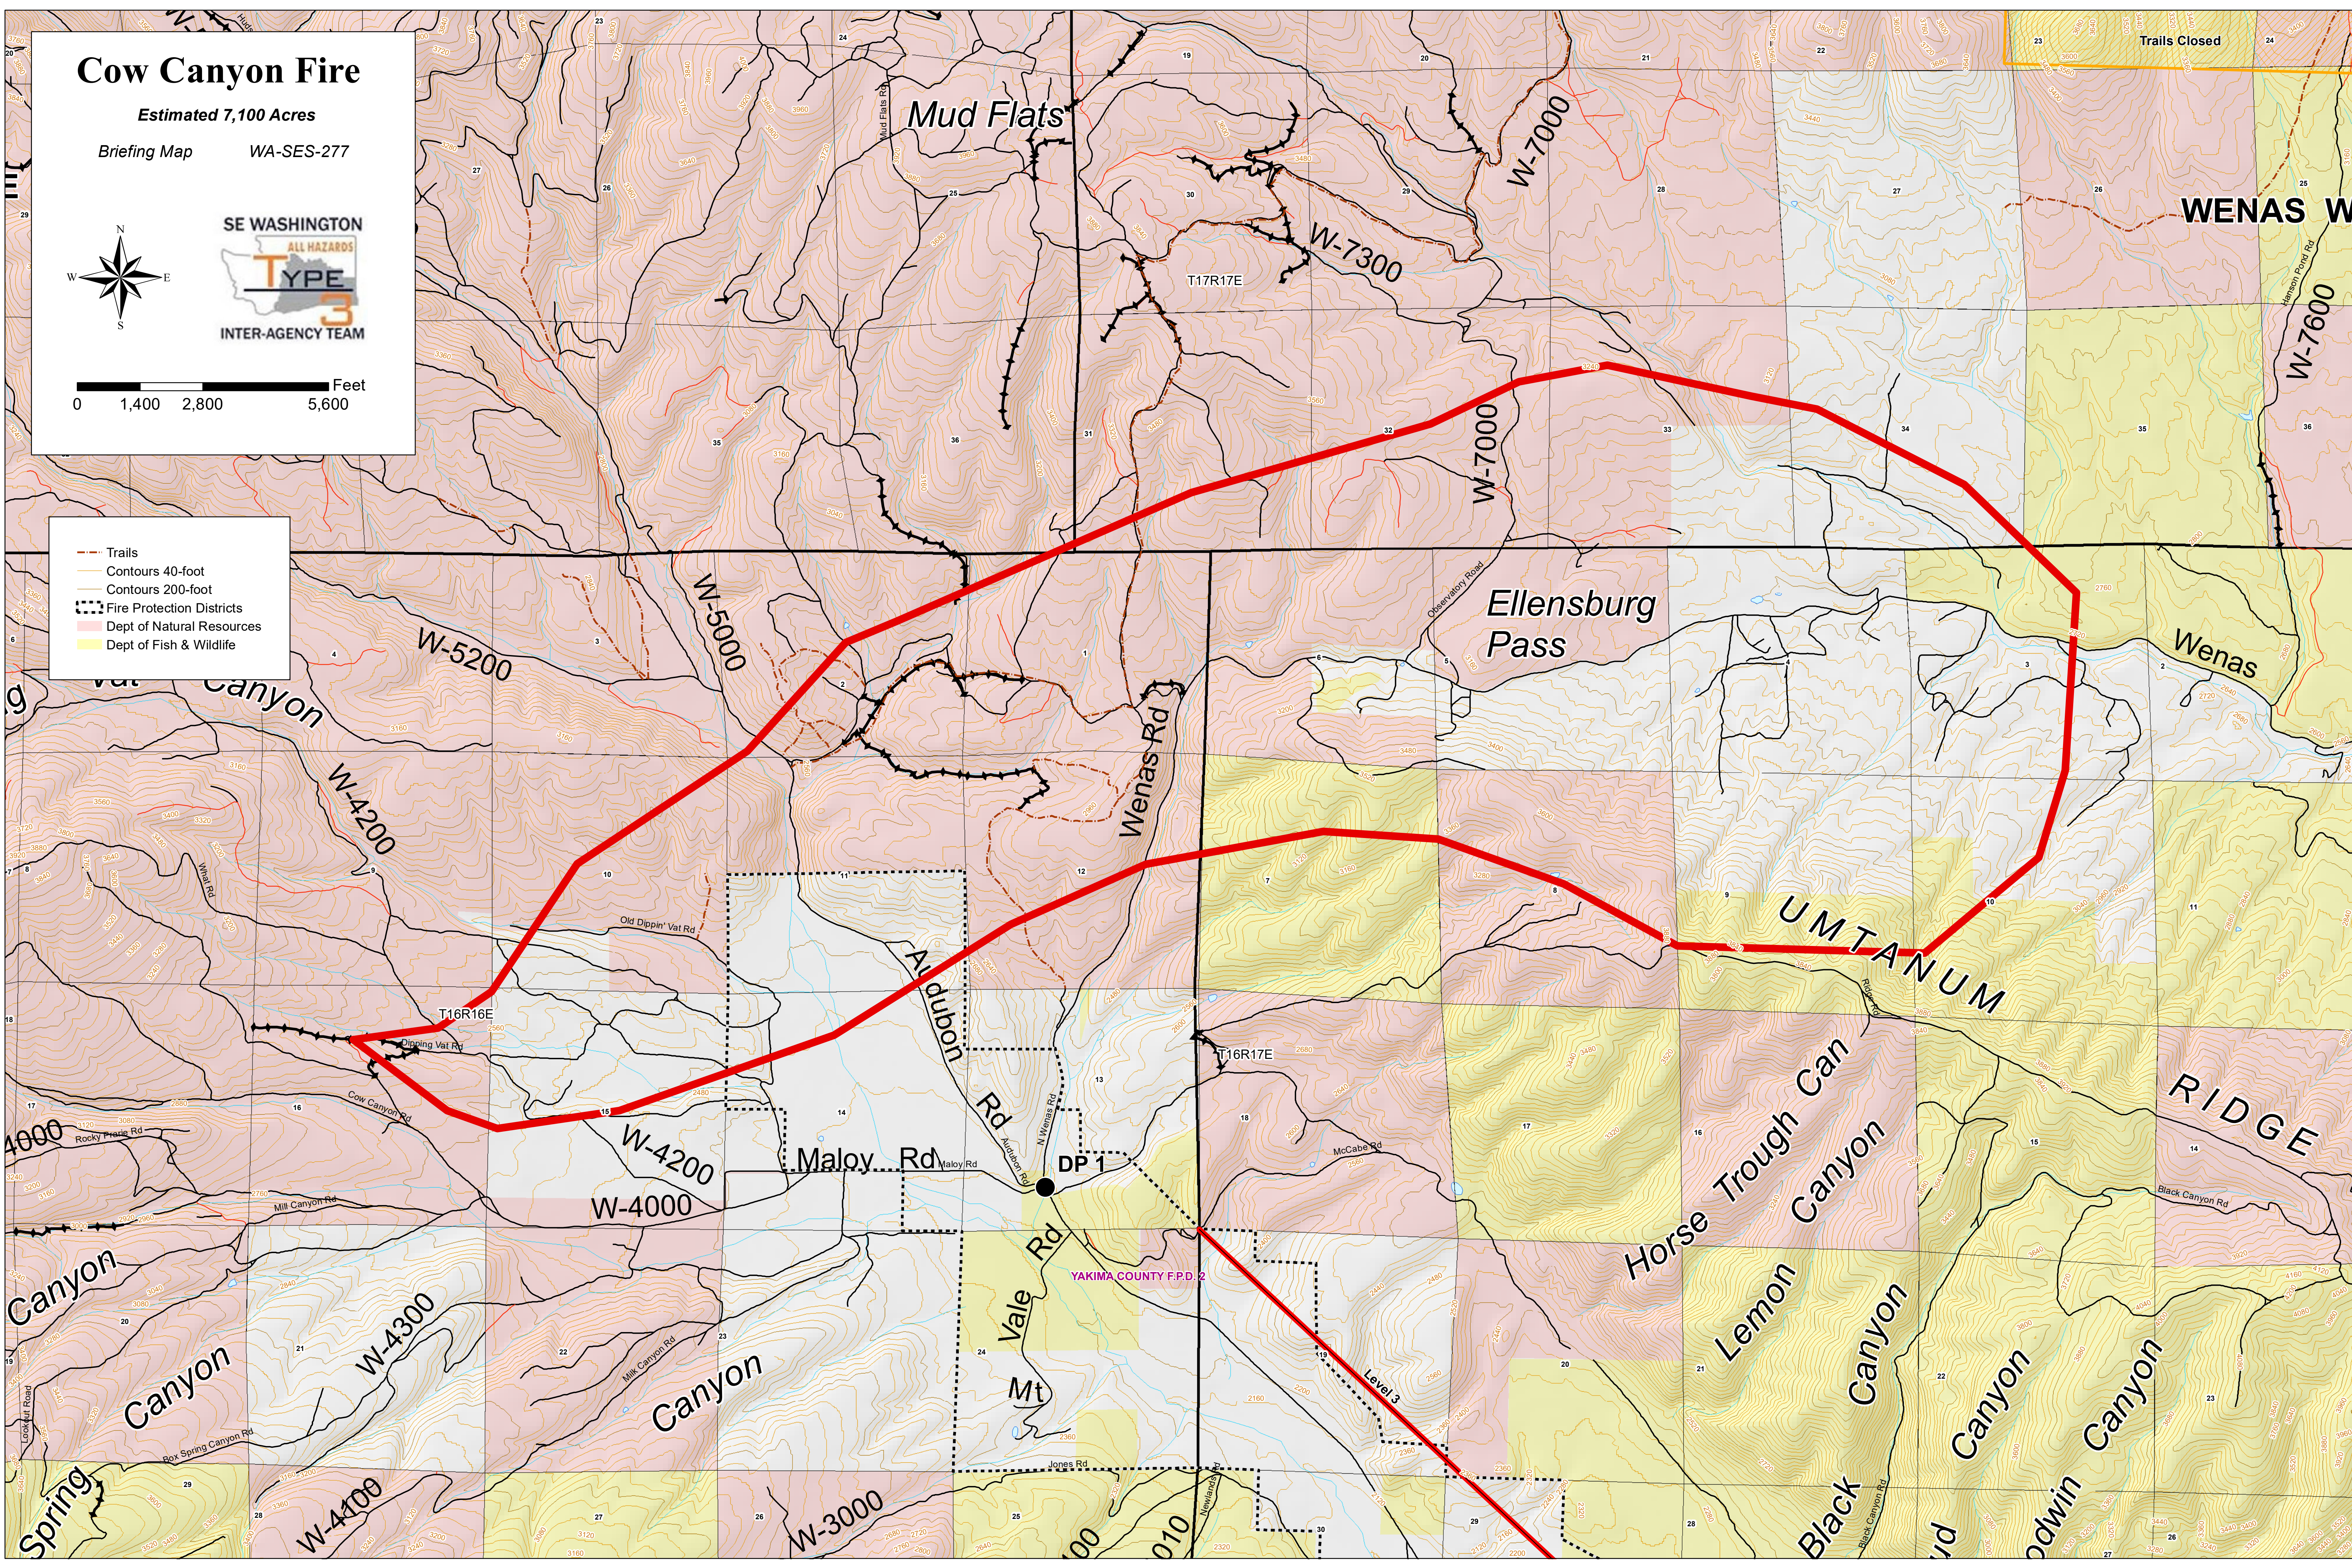

Cow Canyon Fire

Estimated 7,100 Acres

Briefing Map WA-SES-277

- Trails
- Contours 40-foot
- Contours 200-foot
- Fire Protection Districts
- Dept of Natural Resources
- Dept of Fish & Wildlife

Trails Closed

WENAS W

W-7600

Ellensburg Pass

UMTANUM

RIDGE

Horse Trough Can
Lemon Canyon

Black Canyon

Canyon

Edwin Canyon

Mud Flats

W-7300

W-7000

W-5200

W-5000

W-4200

W-4200

Maloy Rd

Alubon Rd

Wenas Rd

Wenas

Spring Canyon

Spring Canyon

Spring Canyon