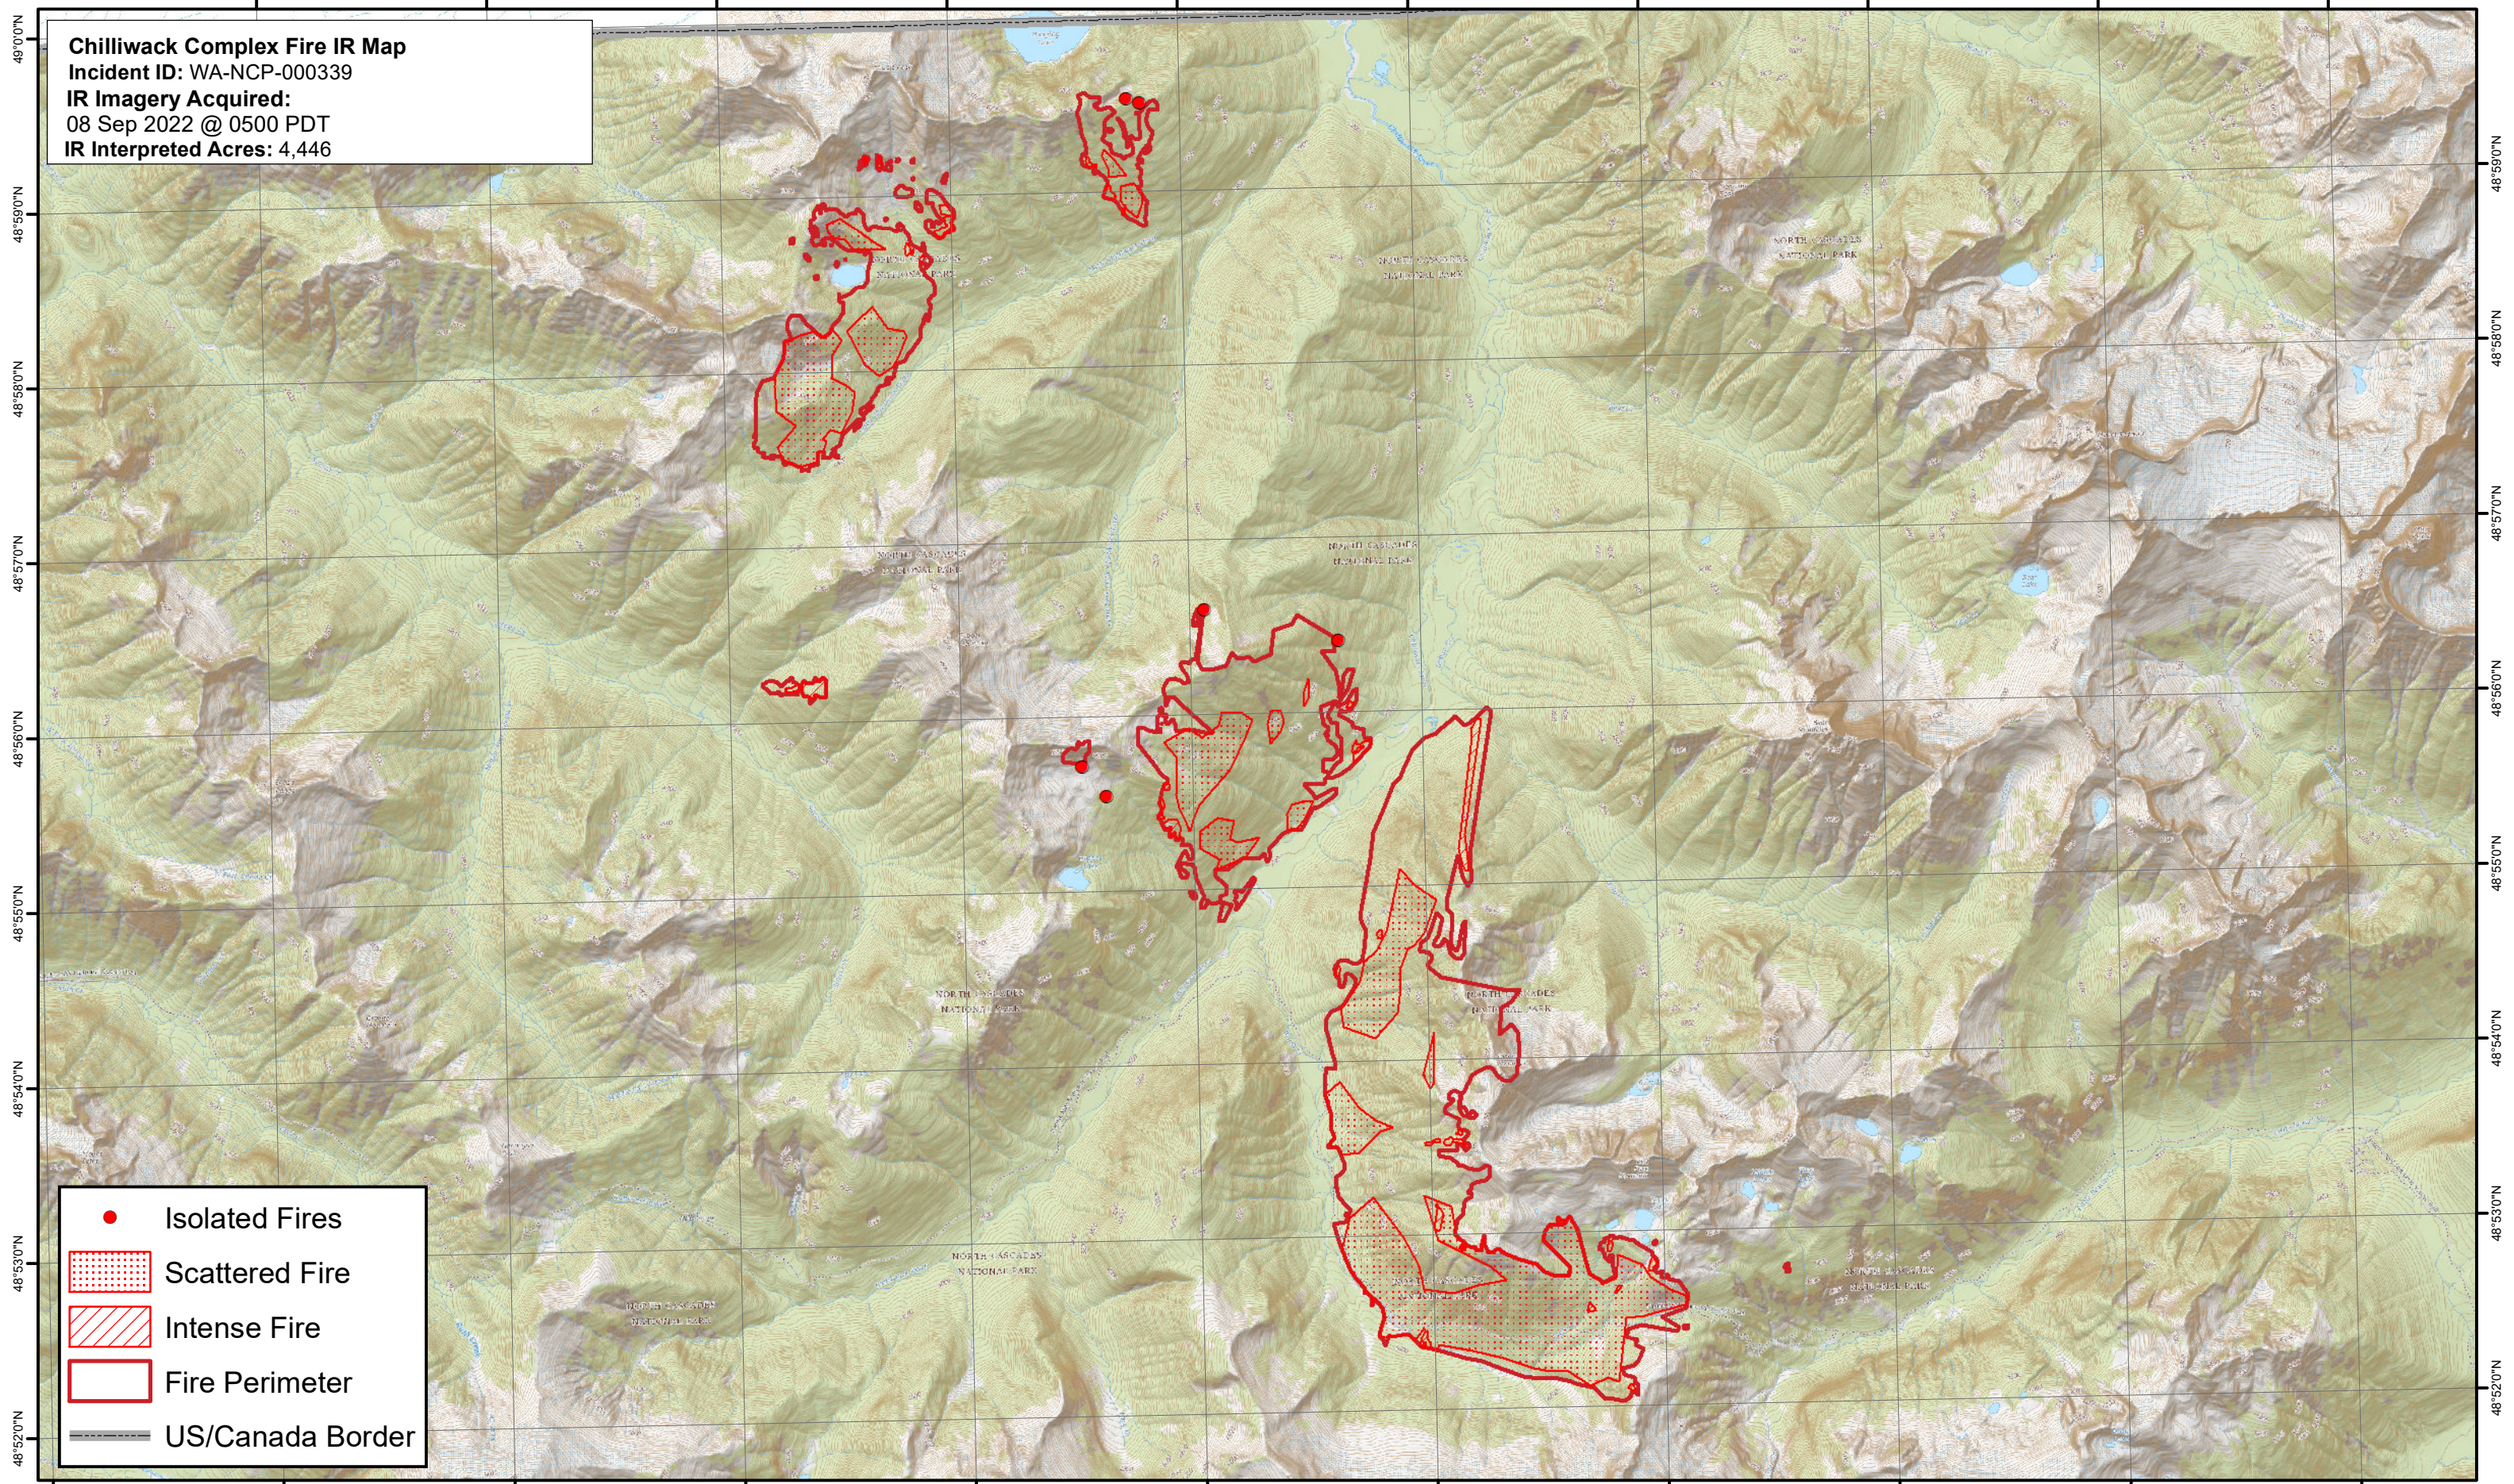

**Chilliwack Complex Fire IR Map**  
Incident ID: WA-NCP-000339  
IR Imagery Acquired:  
08 Sep 2022 @ 0500 PDT  
IR Interpreted Acres: 4,446

- Isolated Fires
- Scattered Fire
- Intense Fire
- Fire Perimeter
- US/Canada Border