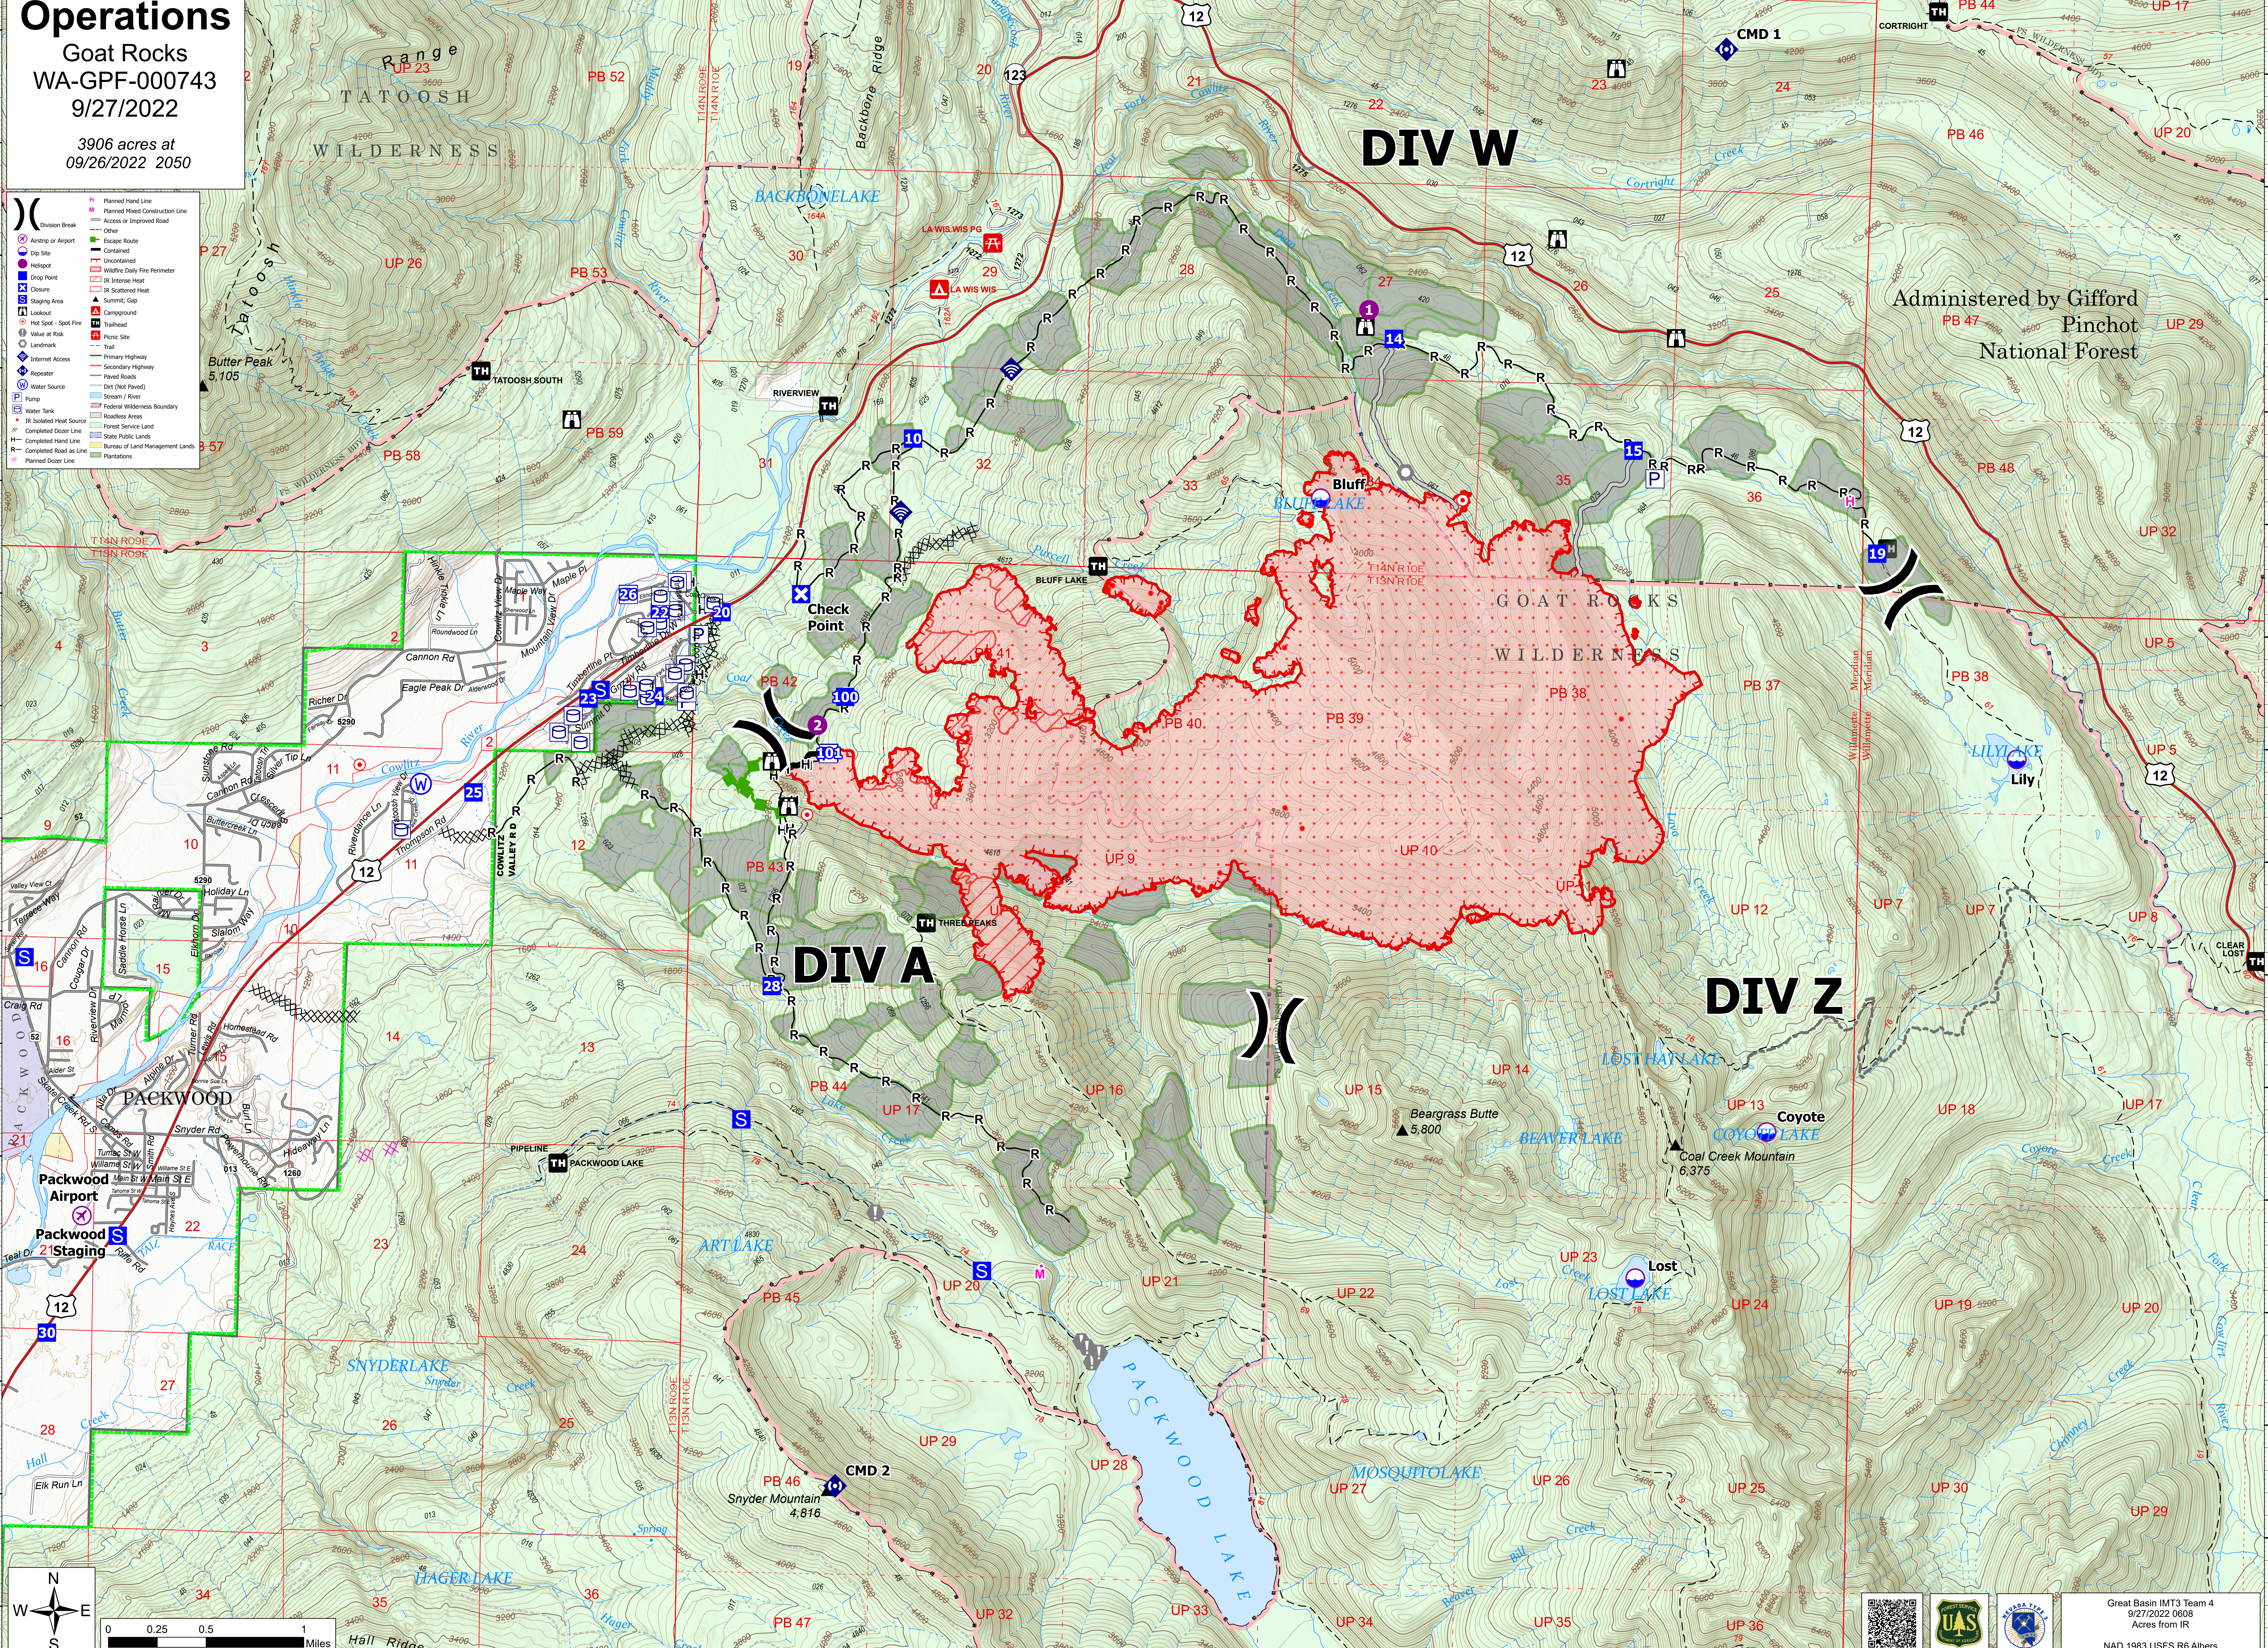

**Operations**  
 Goat Rocks  
 WA-GPF-000743  
 9/27/2022  
 3906 acres at  
 09/26/2022 2050

- Division Break
- Airstrip or Airport
- Dip Site
- Helispot
- Drop Point
- Closure
- Staging Area
- Lookout
- Hot Spot - Spot Fire
- Value at Risk
- Landmark
- Internet Access
- Repeater
- Water Source
- Pump
- Water Tank
- IR Isolated Heat Source
- Completed Dozer Line
- Completed Hand Line
- Completed Road as Line
- Planned Dozer Line
- Planned Hand Line
- Planned Mixed Construction Line
- Access or Improved Road
- Other
- Contained
- Escaped
- Uncontained
- Wildfire Daily Fire Perimeter
- IR Intense Heat
- IR Scattered Heat
- Summit
- Campground
- Fuel Line
- Home Site
- Trail
- Primary Highway
- Secondary Highway
- Roadless Area
- Forest Service Land
- State Public Lands
- Bureau of Land Management Lands
- Plantations

Administered by Gifford  
 Pinchot  
 National Forest