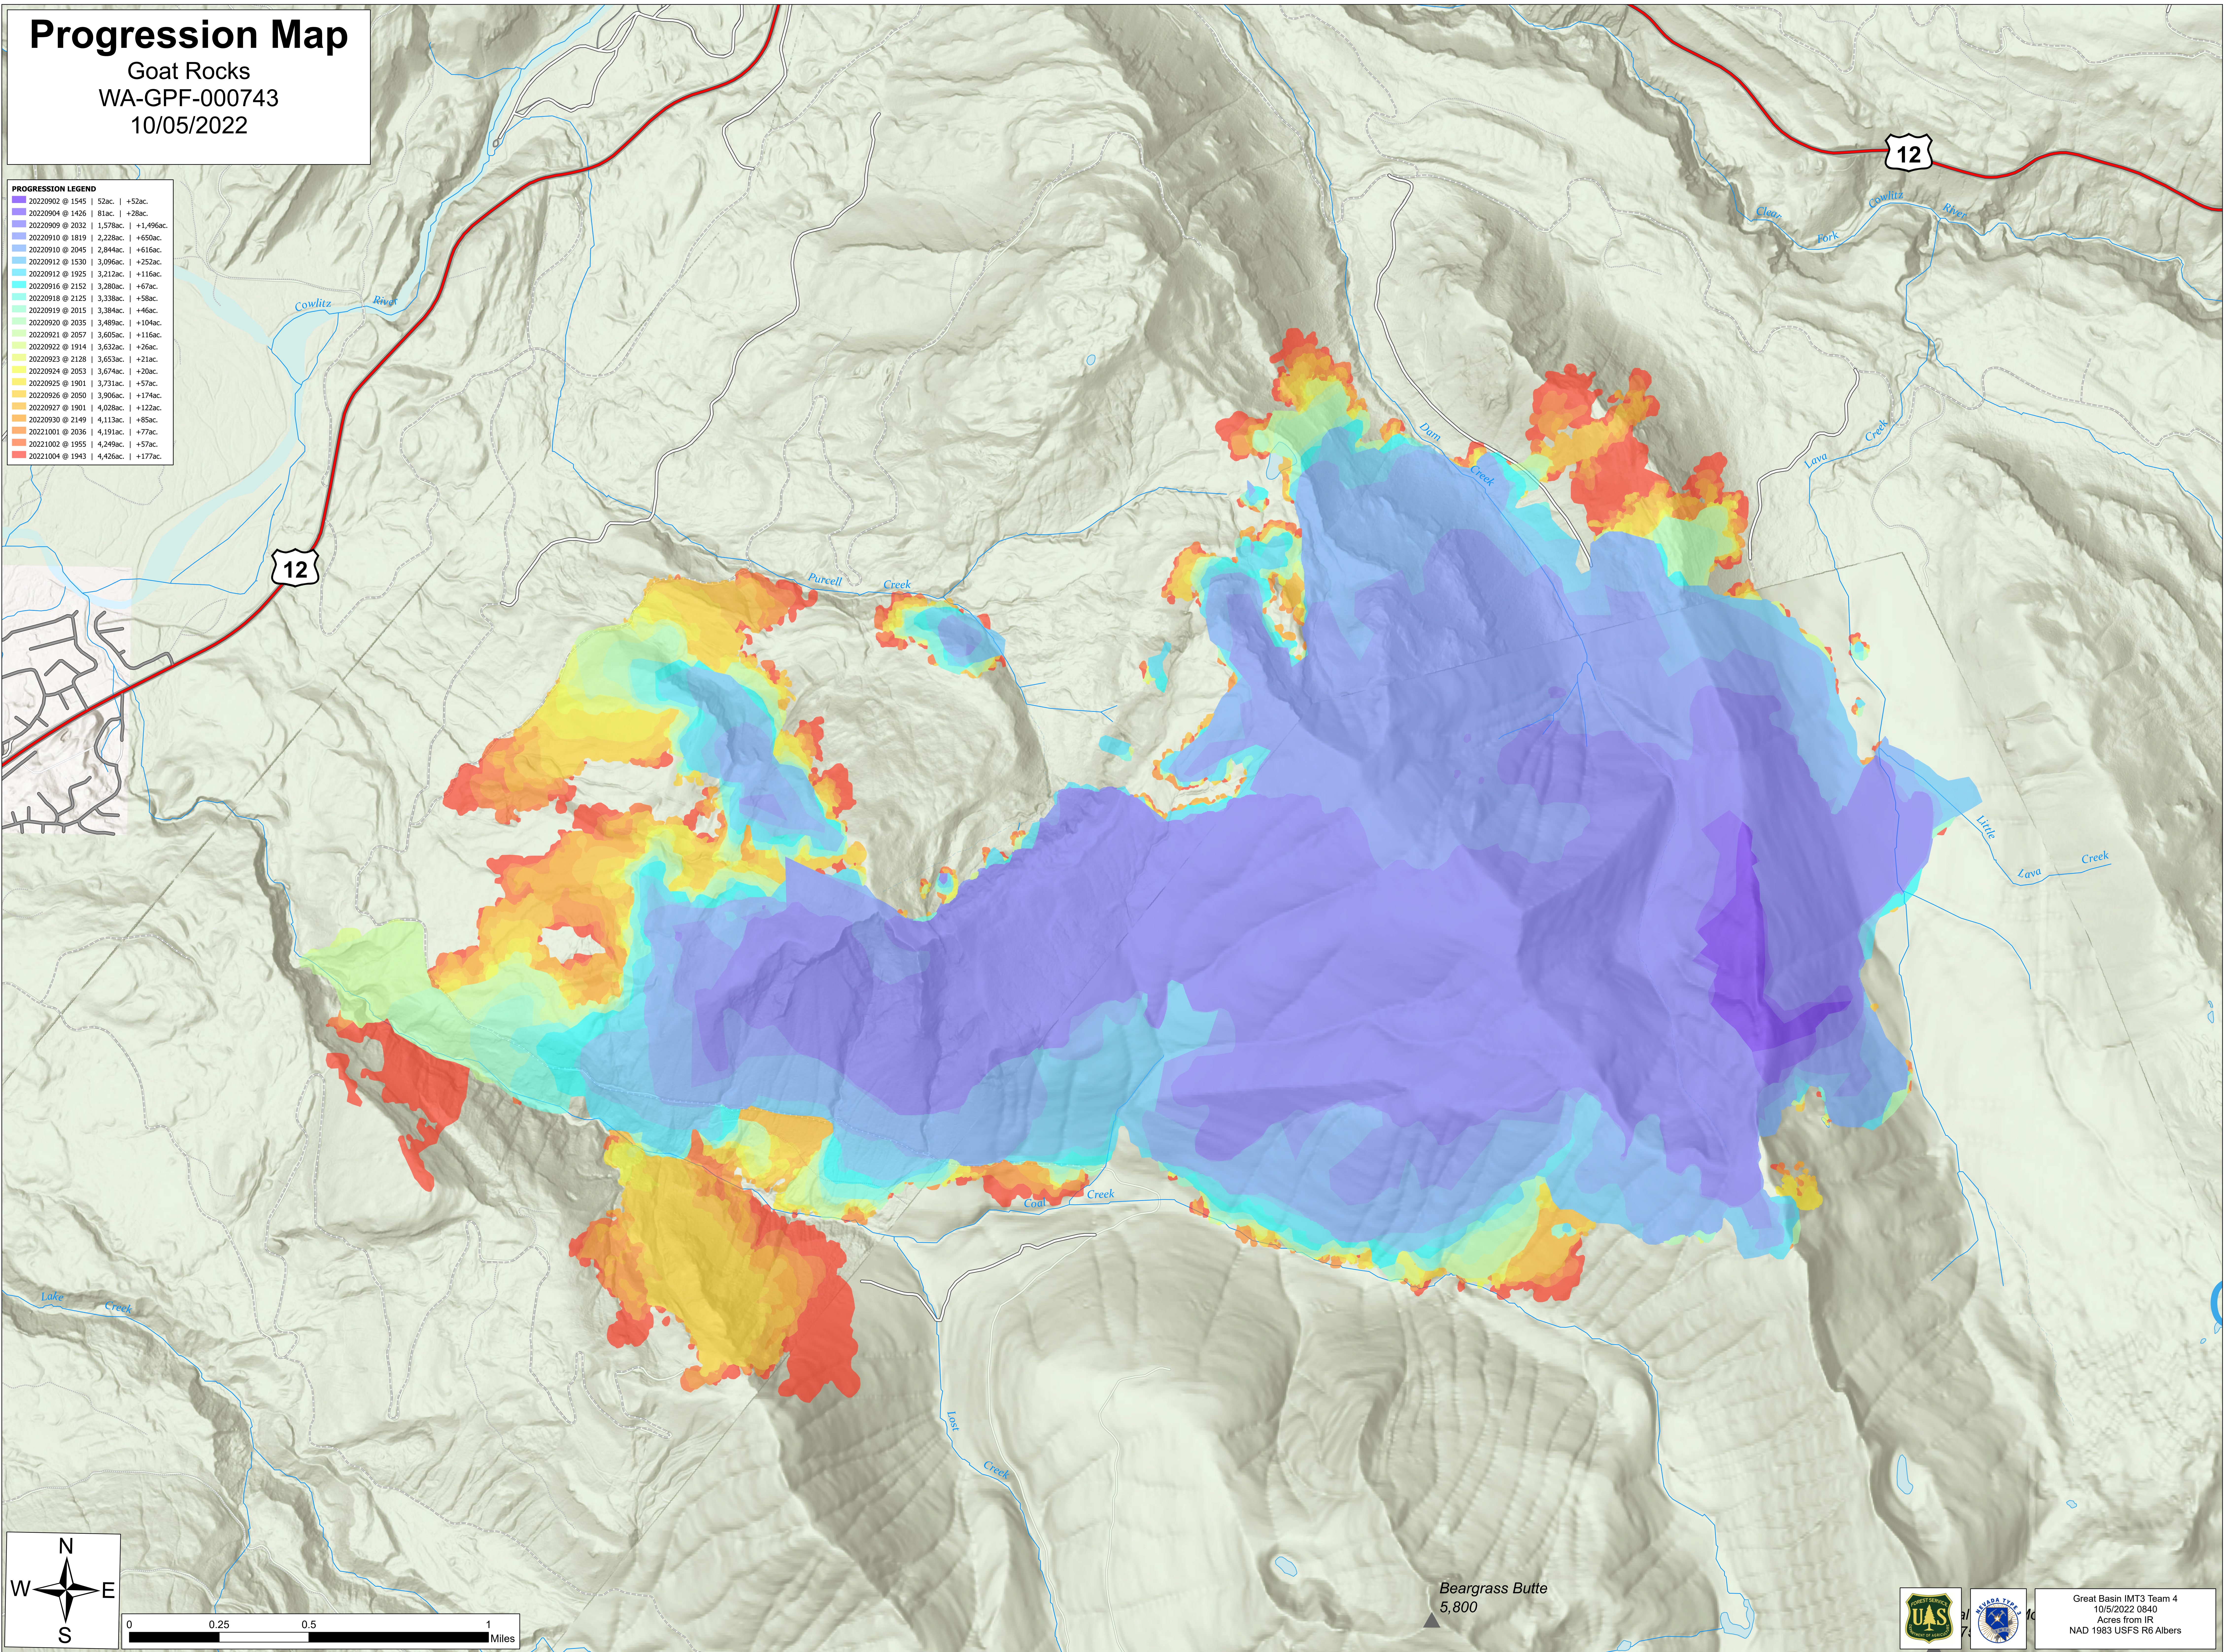

Progression Map

Goat Rocks
WA-GPF-000743
10/05/2022

Beargrass Butte
5,800