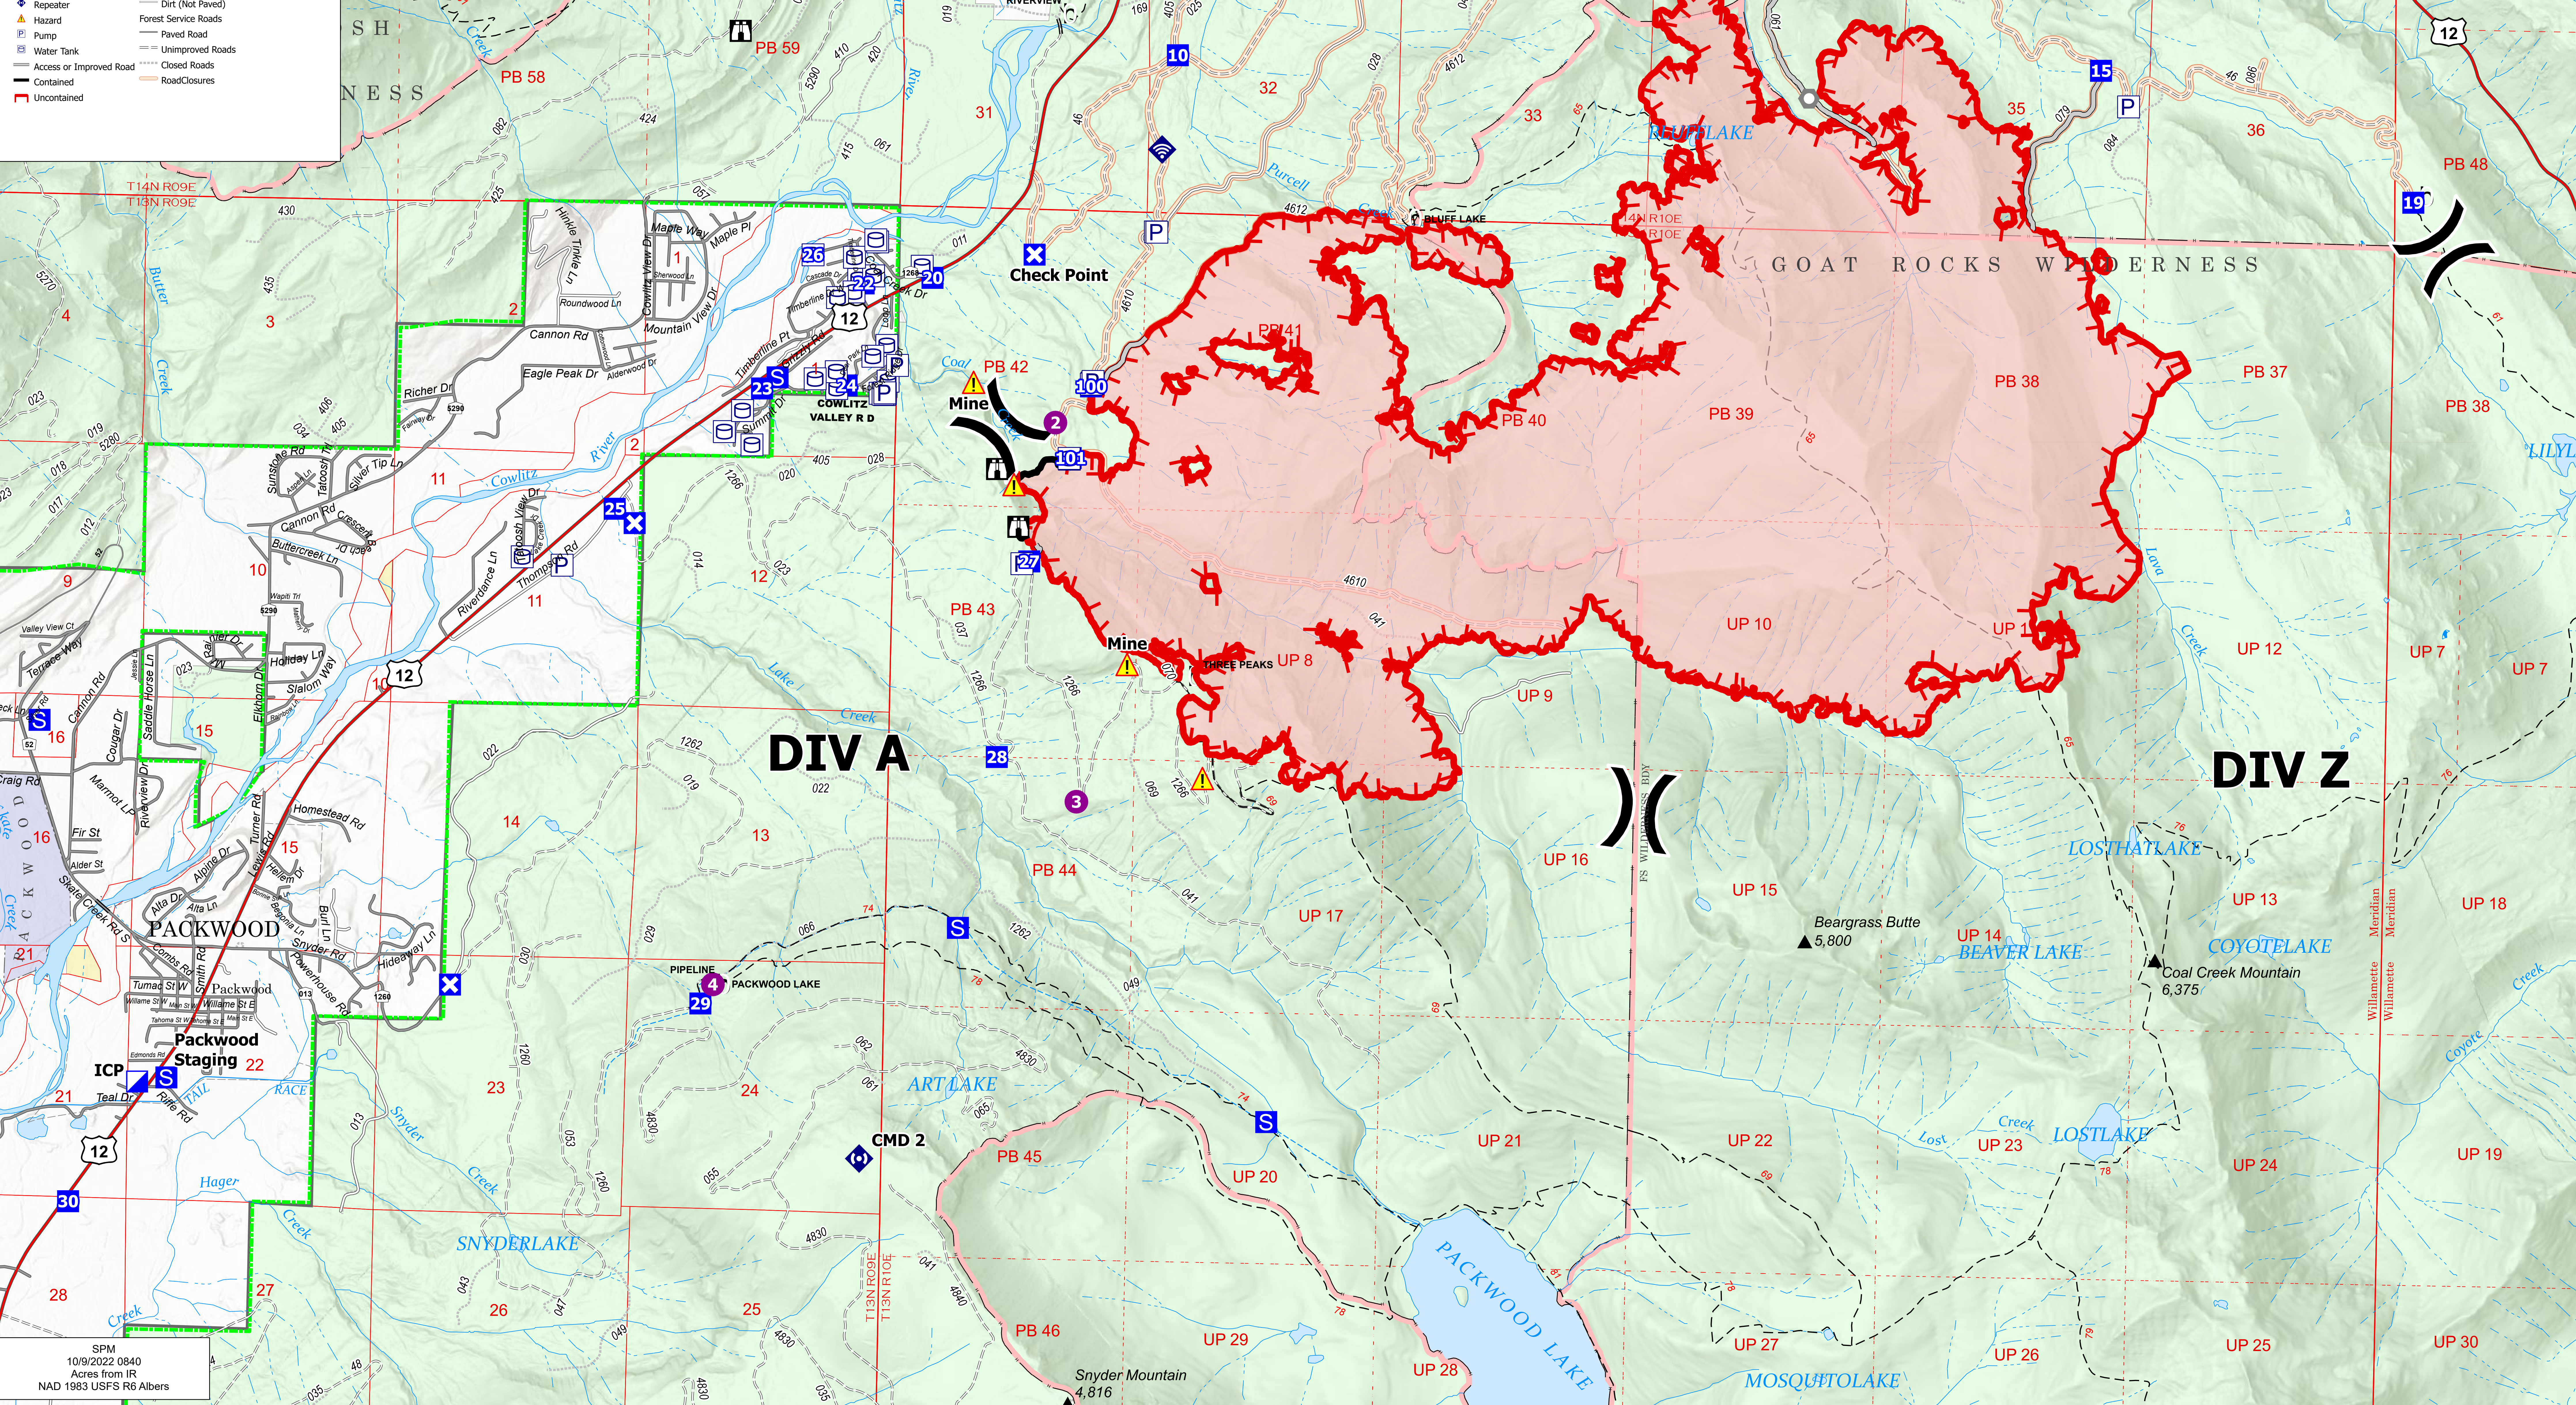

Transportation

Goat Rocks
WA-GPF-000743
10/09/2022

4,930 acres at 10/08/2022 @ 1932
1% containment

- Division Break
- Wildfire Daily Fire Perimeter
- Helispot
- State Public Lands
- Incident Command Post
- Bureau of Land Management Lands
- Drop Point
- Roadless Areas
- Closure
- Forest Service Land
- Staging Area
- HIFLD Roads
- Lookout
- Primary Highway
- Landmark
- Secondary Highway
- Internet Access
- Repeater
- Hazard
- Forest Service Roads
- Pump
- Water Tank
- Access or Improved Road
- Unimproved Road
- Contained
- Closed Roads
- Uncontained
- Road Closures

SPM
10/9/2022 0840
Acres from IR
NAD 1983 USFS R6 Albers