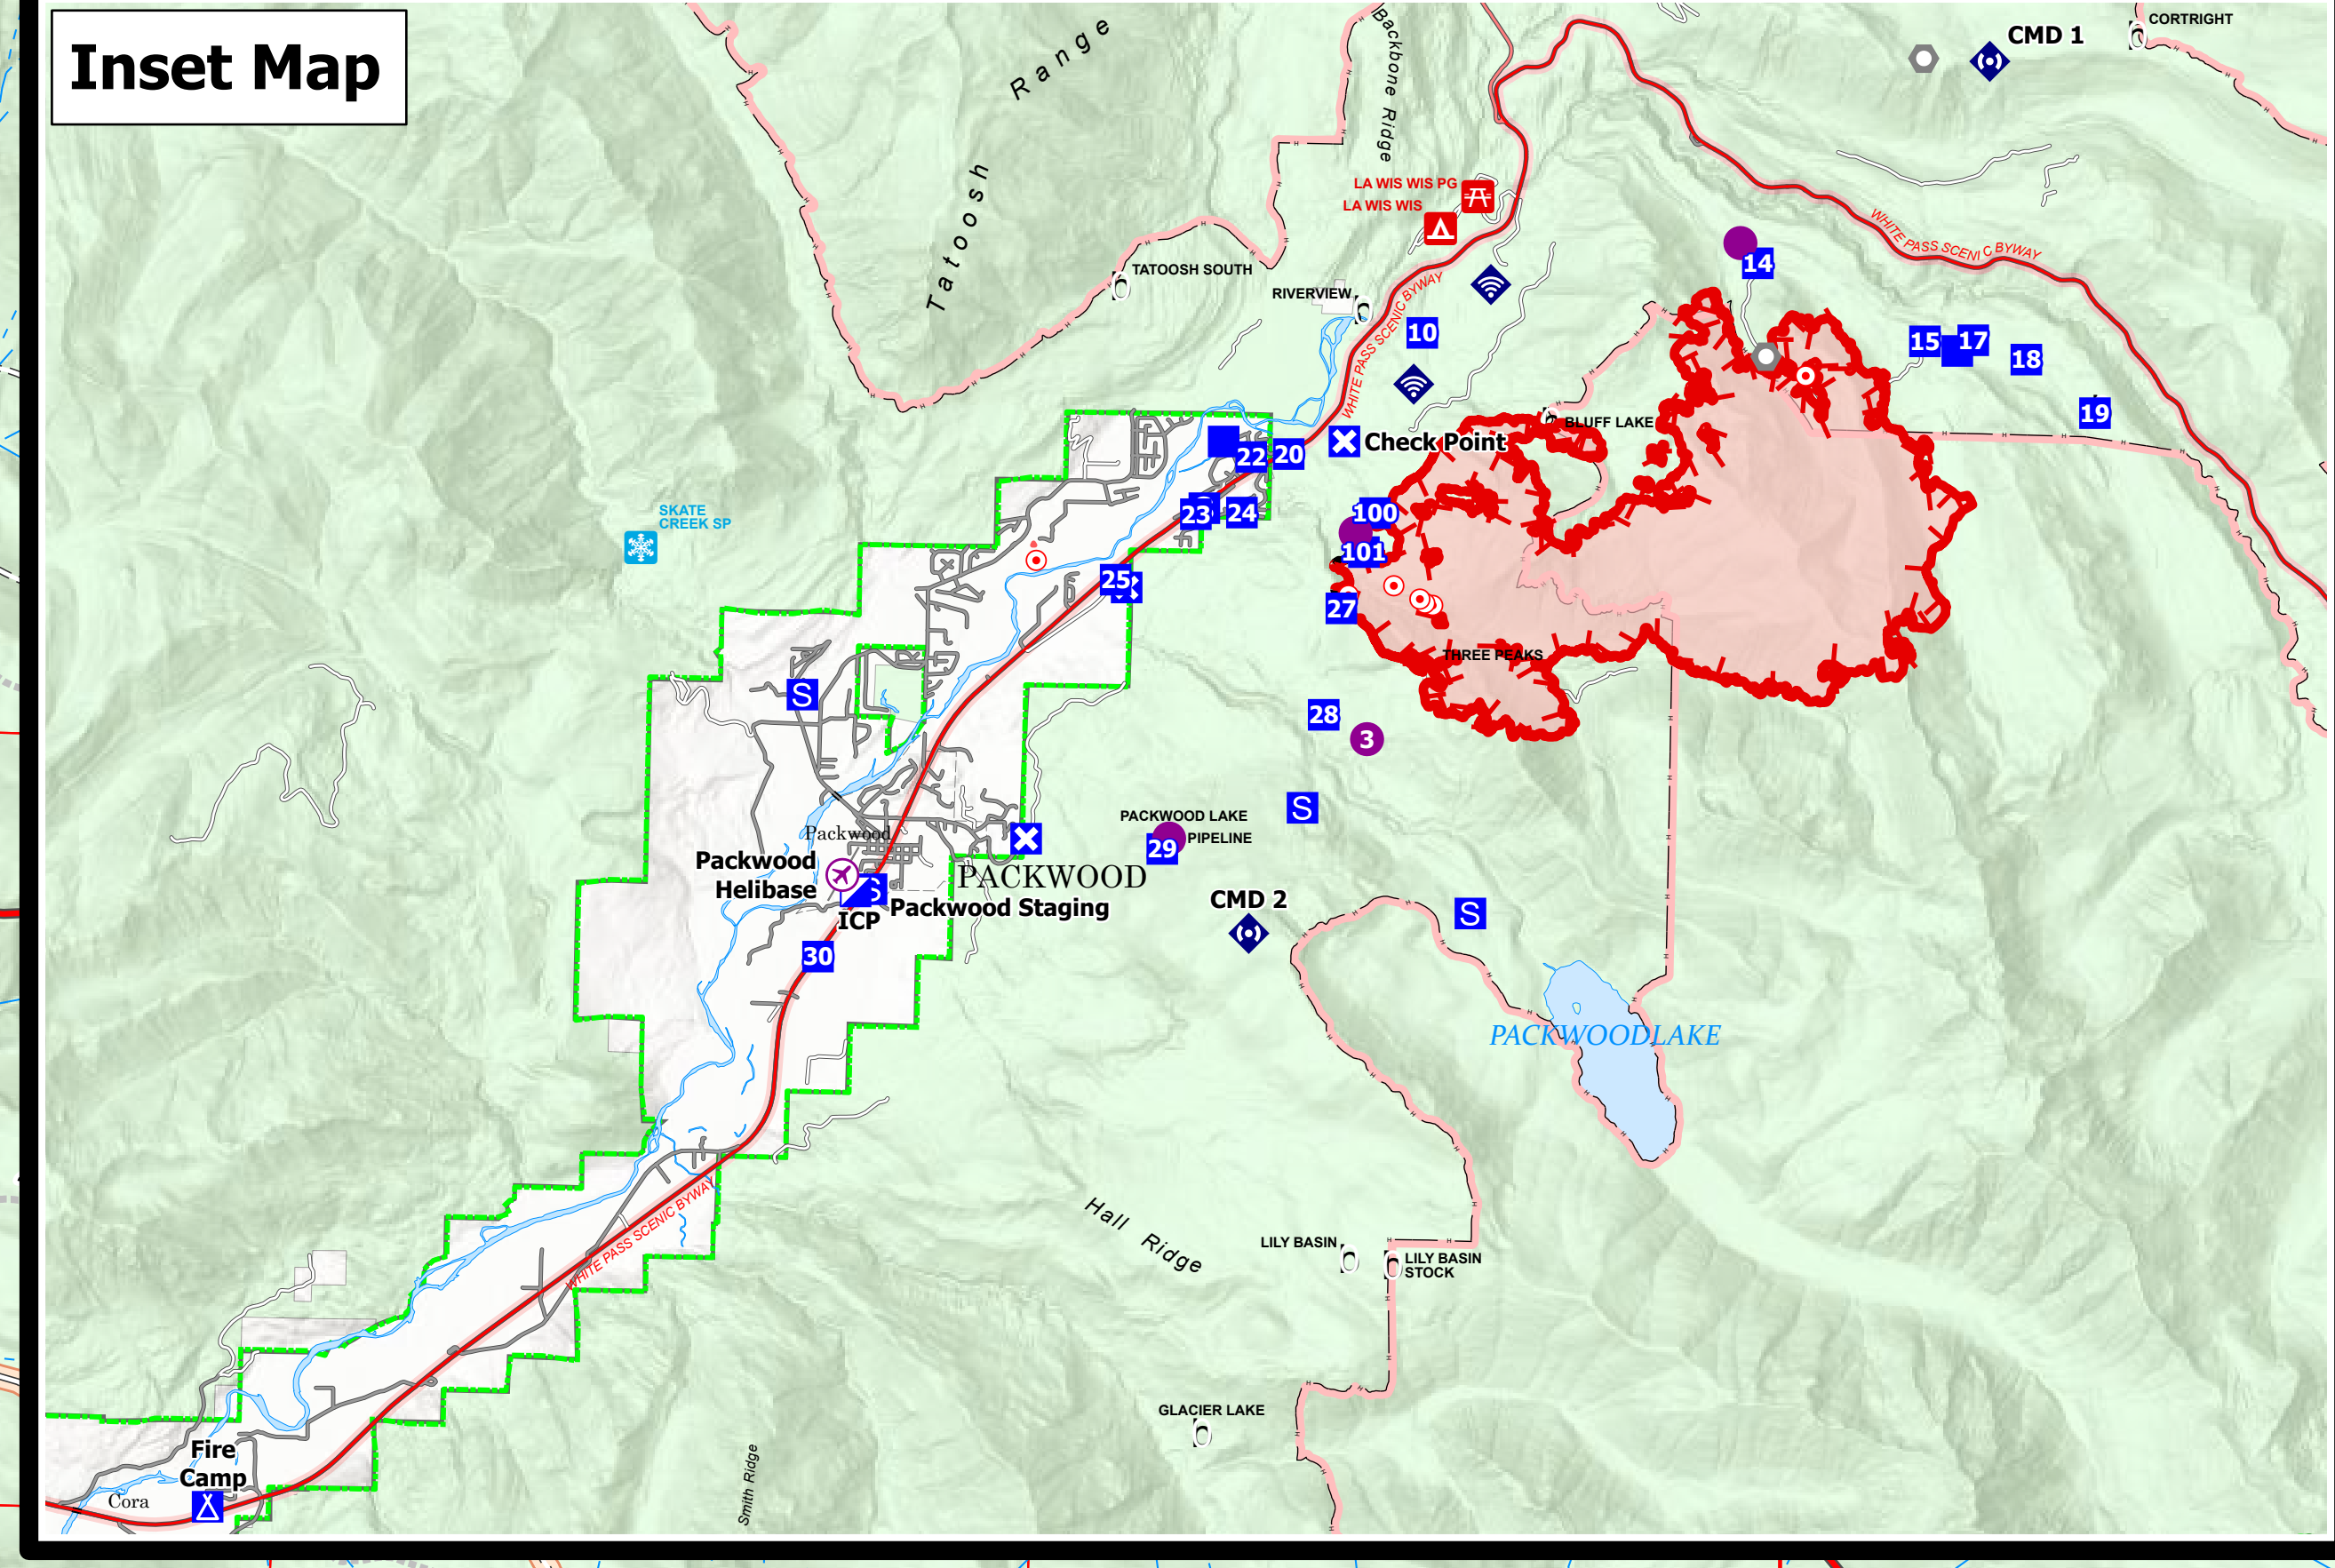

Transportation

Goat Rocks
WA-GPF-000743
10/09/2022

4,930 acres at 10/08/2022 @ 1932
1% containment

- Division Break
- Wildfire Daily Fire Perimeter
- Helispot
- State Public Lands
- Incident Command Post
- Bureau of Land Management Lands
- Drop Point
- Roadless Areas
- Closure
- Forest Service Land
- Staging Area
- HIFLD Roads
- Lookout
- Primary Highway
- Landmark
- Secondary Highway
- Internet Access
- Repeater
- Hazard
- Forest Service Roads
- Pump
- Water Tank
- Access or Improved Road
- Unimproved Road
- Contained
- Closed Roads
- Uncontained
- Road Closures

SPM
10/9/2022 0840
Acres from IR
NAD 1983 USFS R6 Albers