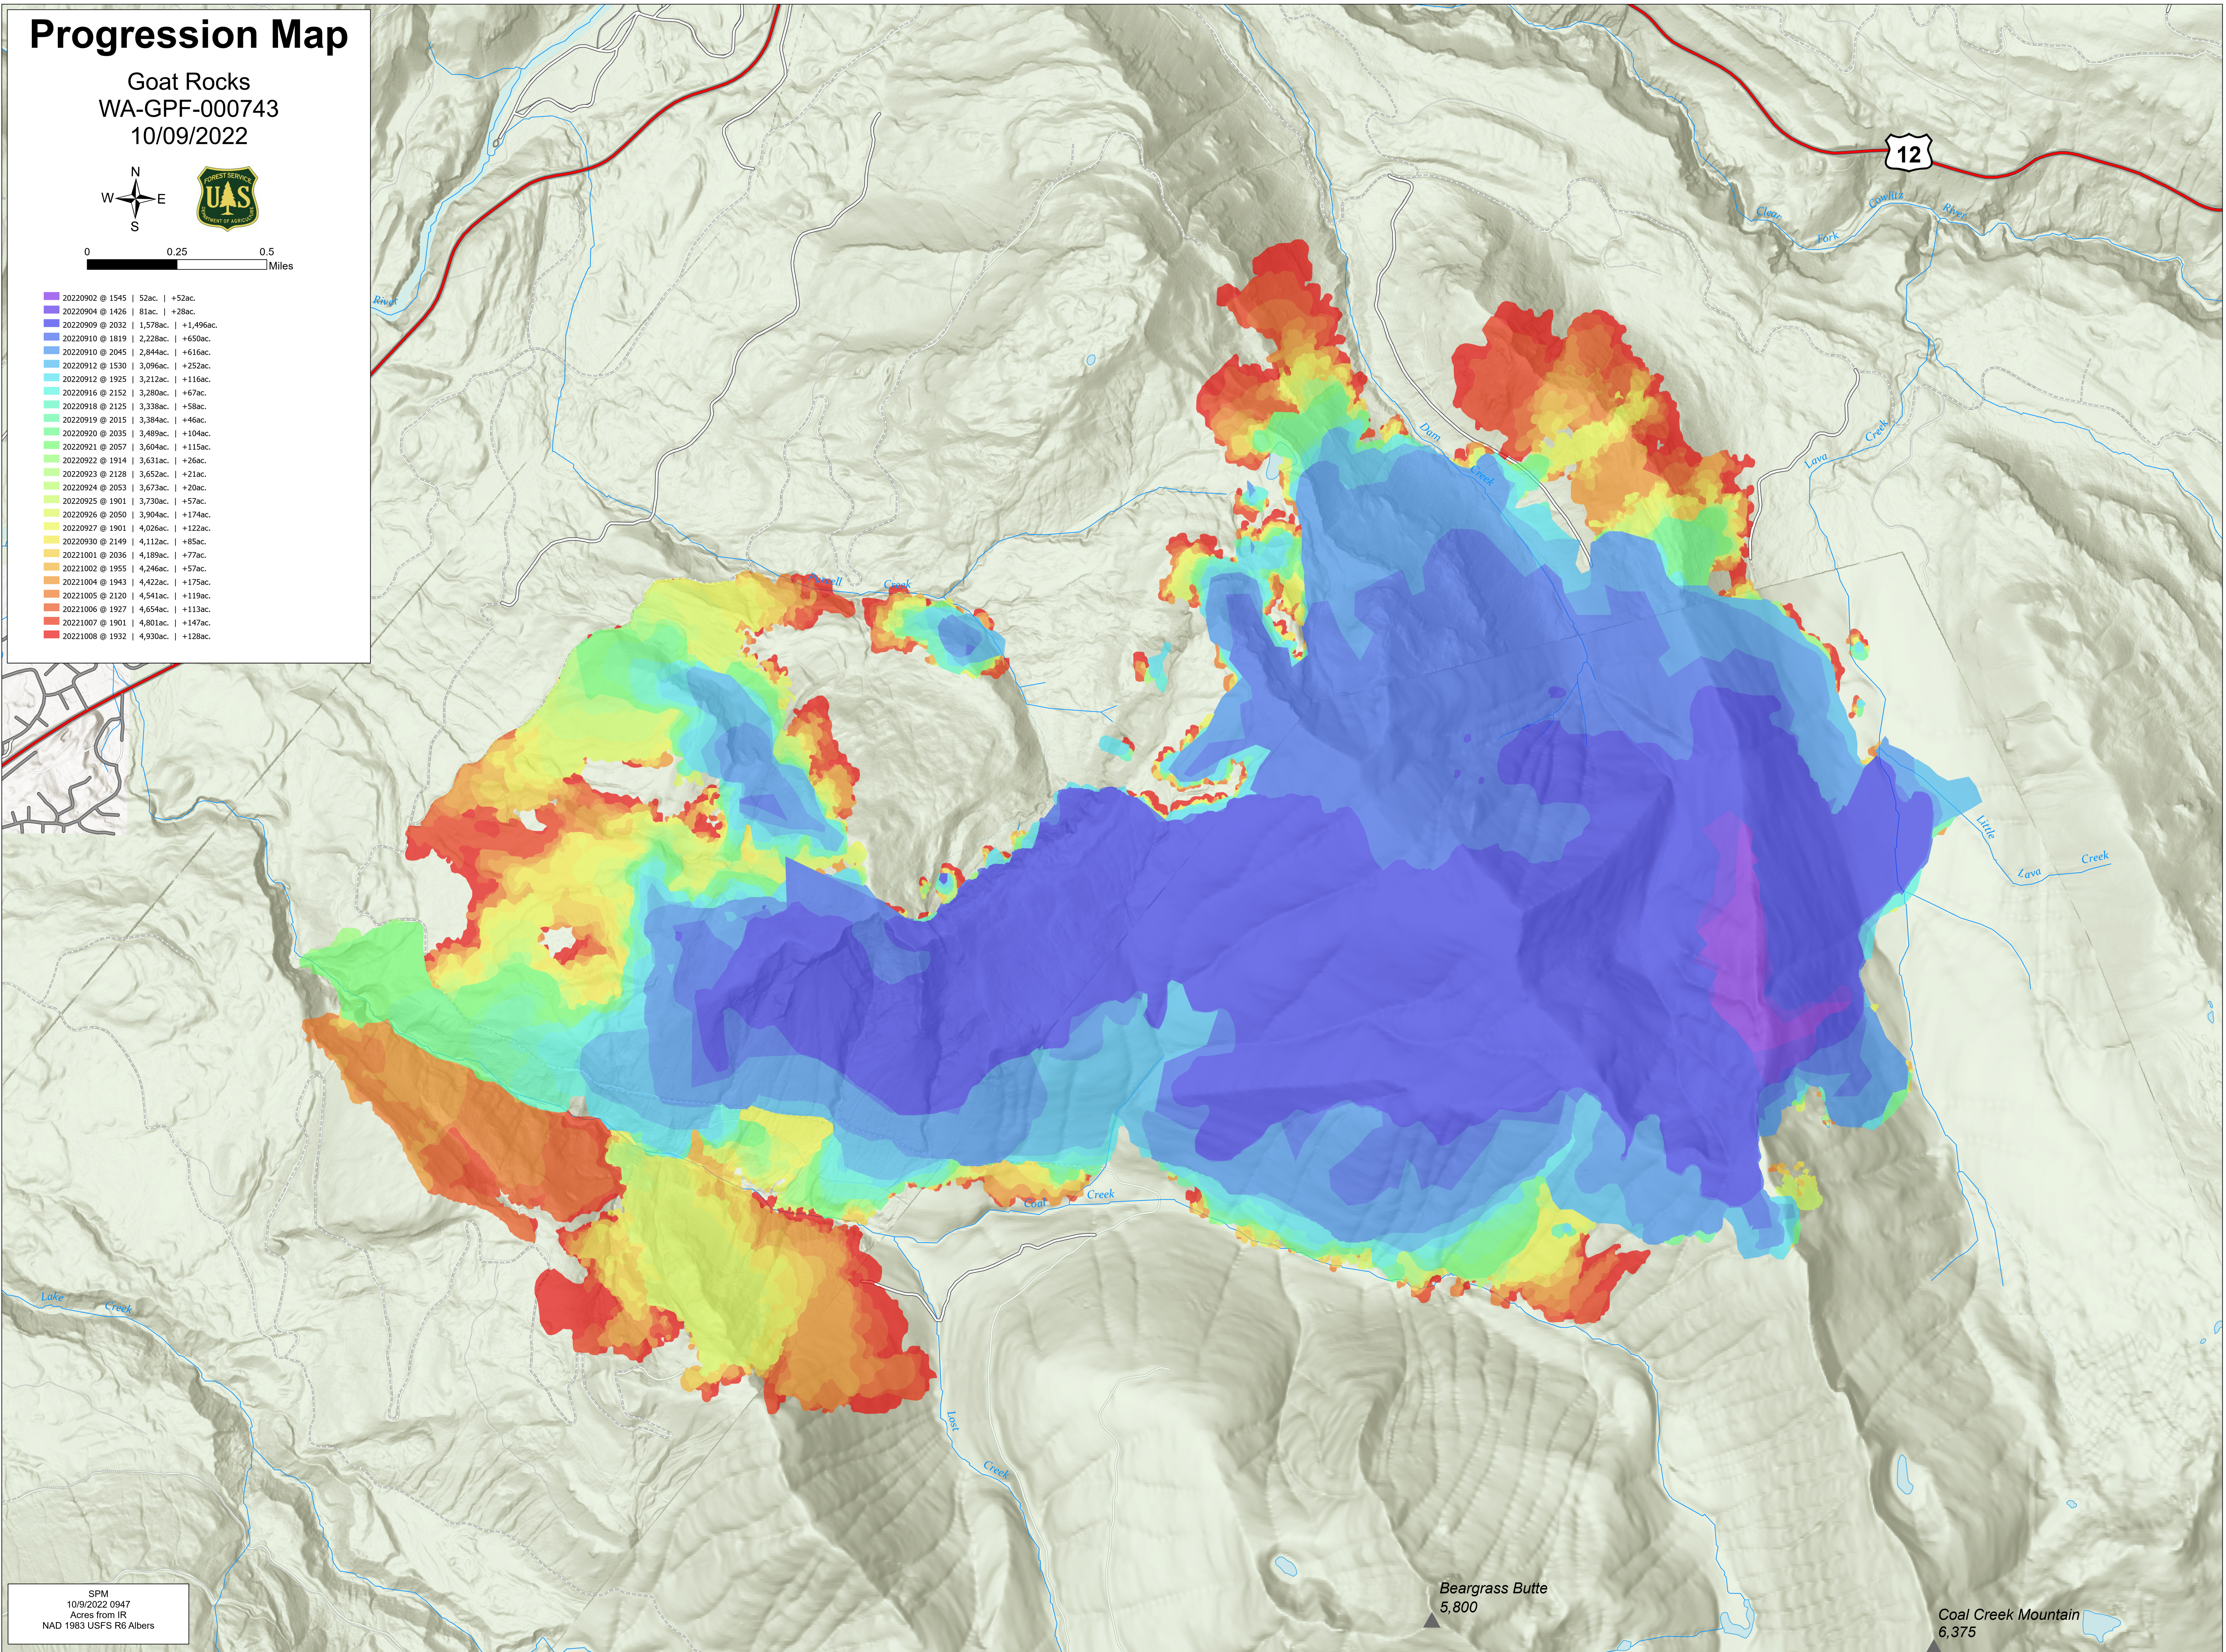

Progression Map

Goat Rocks
WA-GPF-000743
10/09/2022

SPM
10/9/2022 0947
Acres from IR
NAD 1983 USFS R6 Albers

Beargrass Butte
5,800

Coal Creek Mountain
6,375