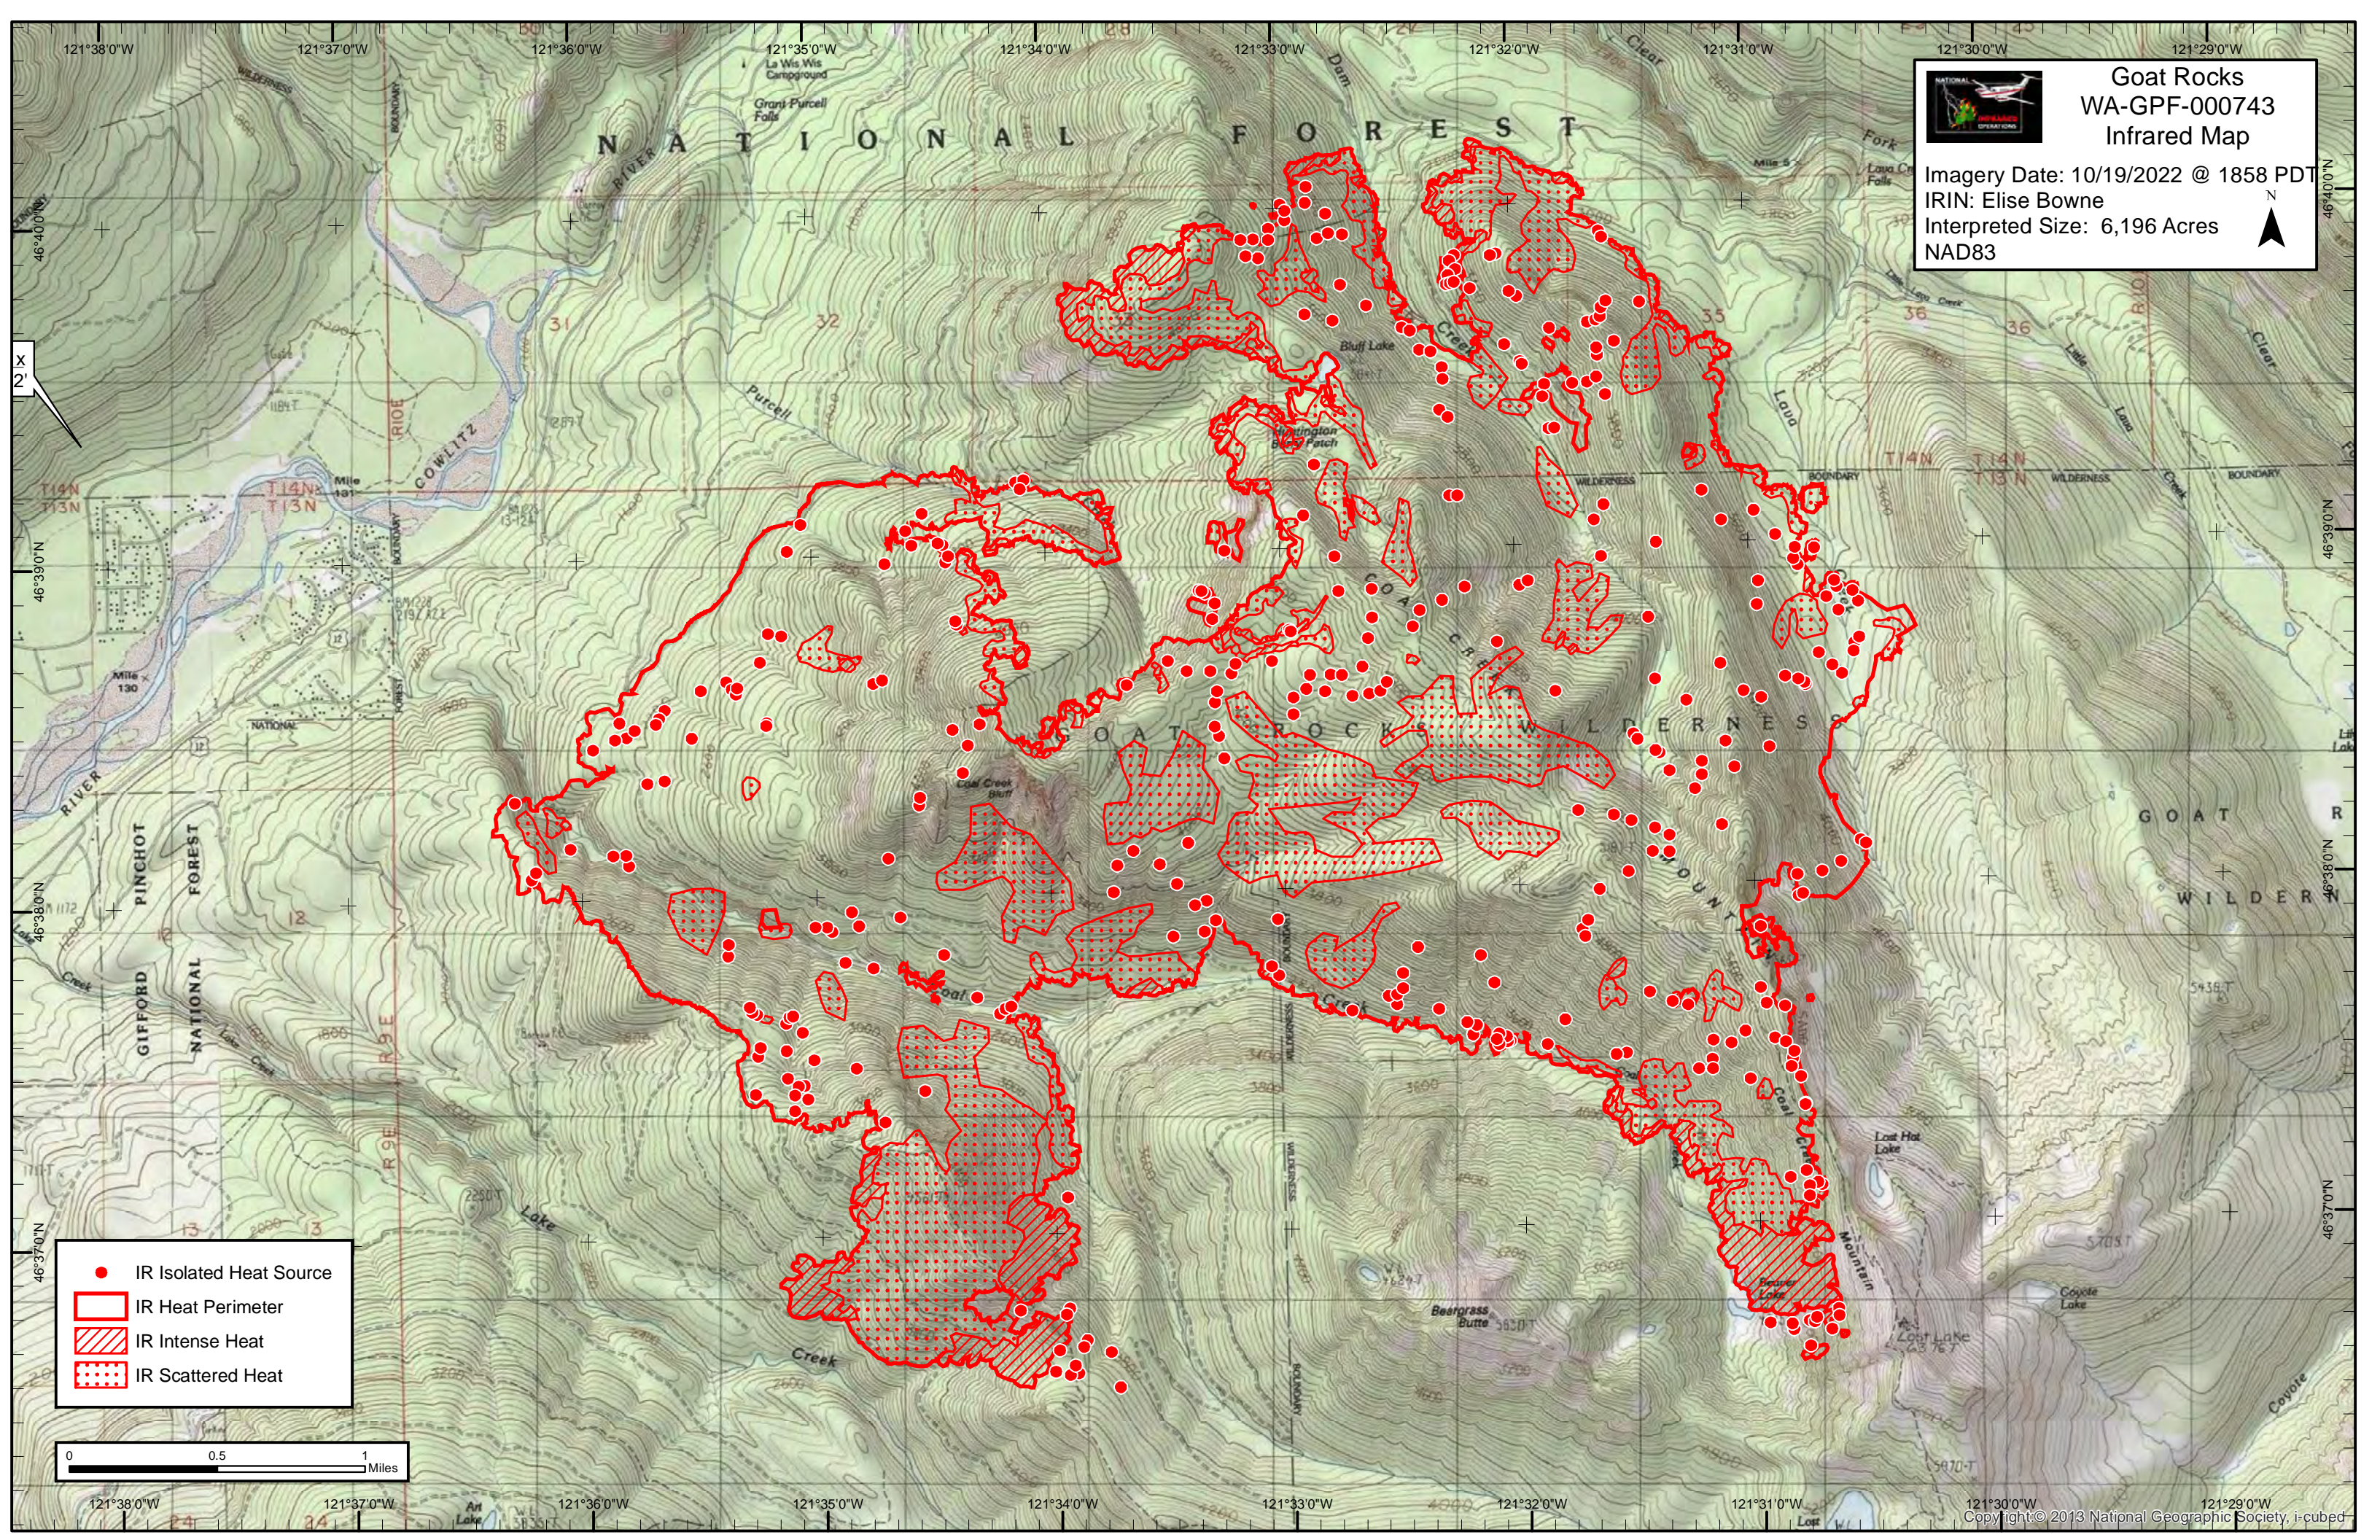

**Goat Rocks  
WA-GPF-000743  
Infrared Map**

Imagery Date: 10/19/2022 @ 1858 PDT  
IRIN: Elise Bowne  
Interpreted Size: 6,196 Acres  
NAD83

- IR Isolated Heat Source
- IR Heat Perimeter
- IR Intense Heat
- IR Scattered Heat